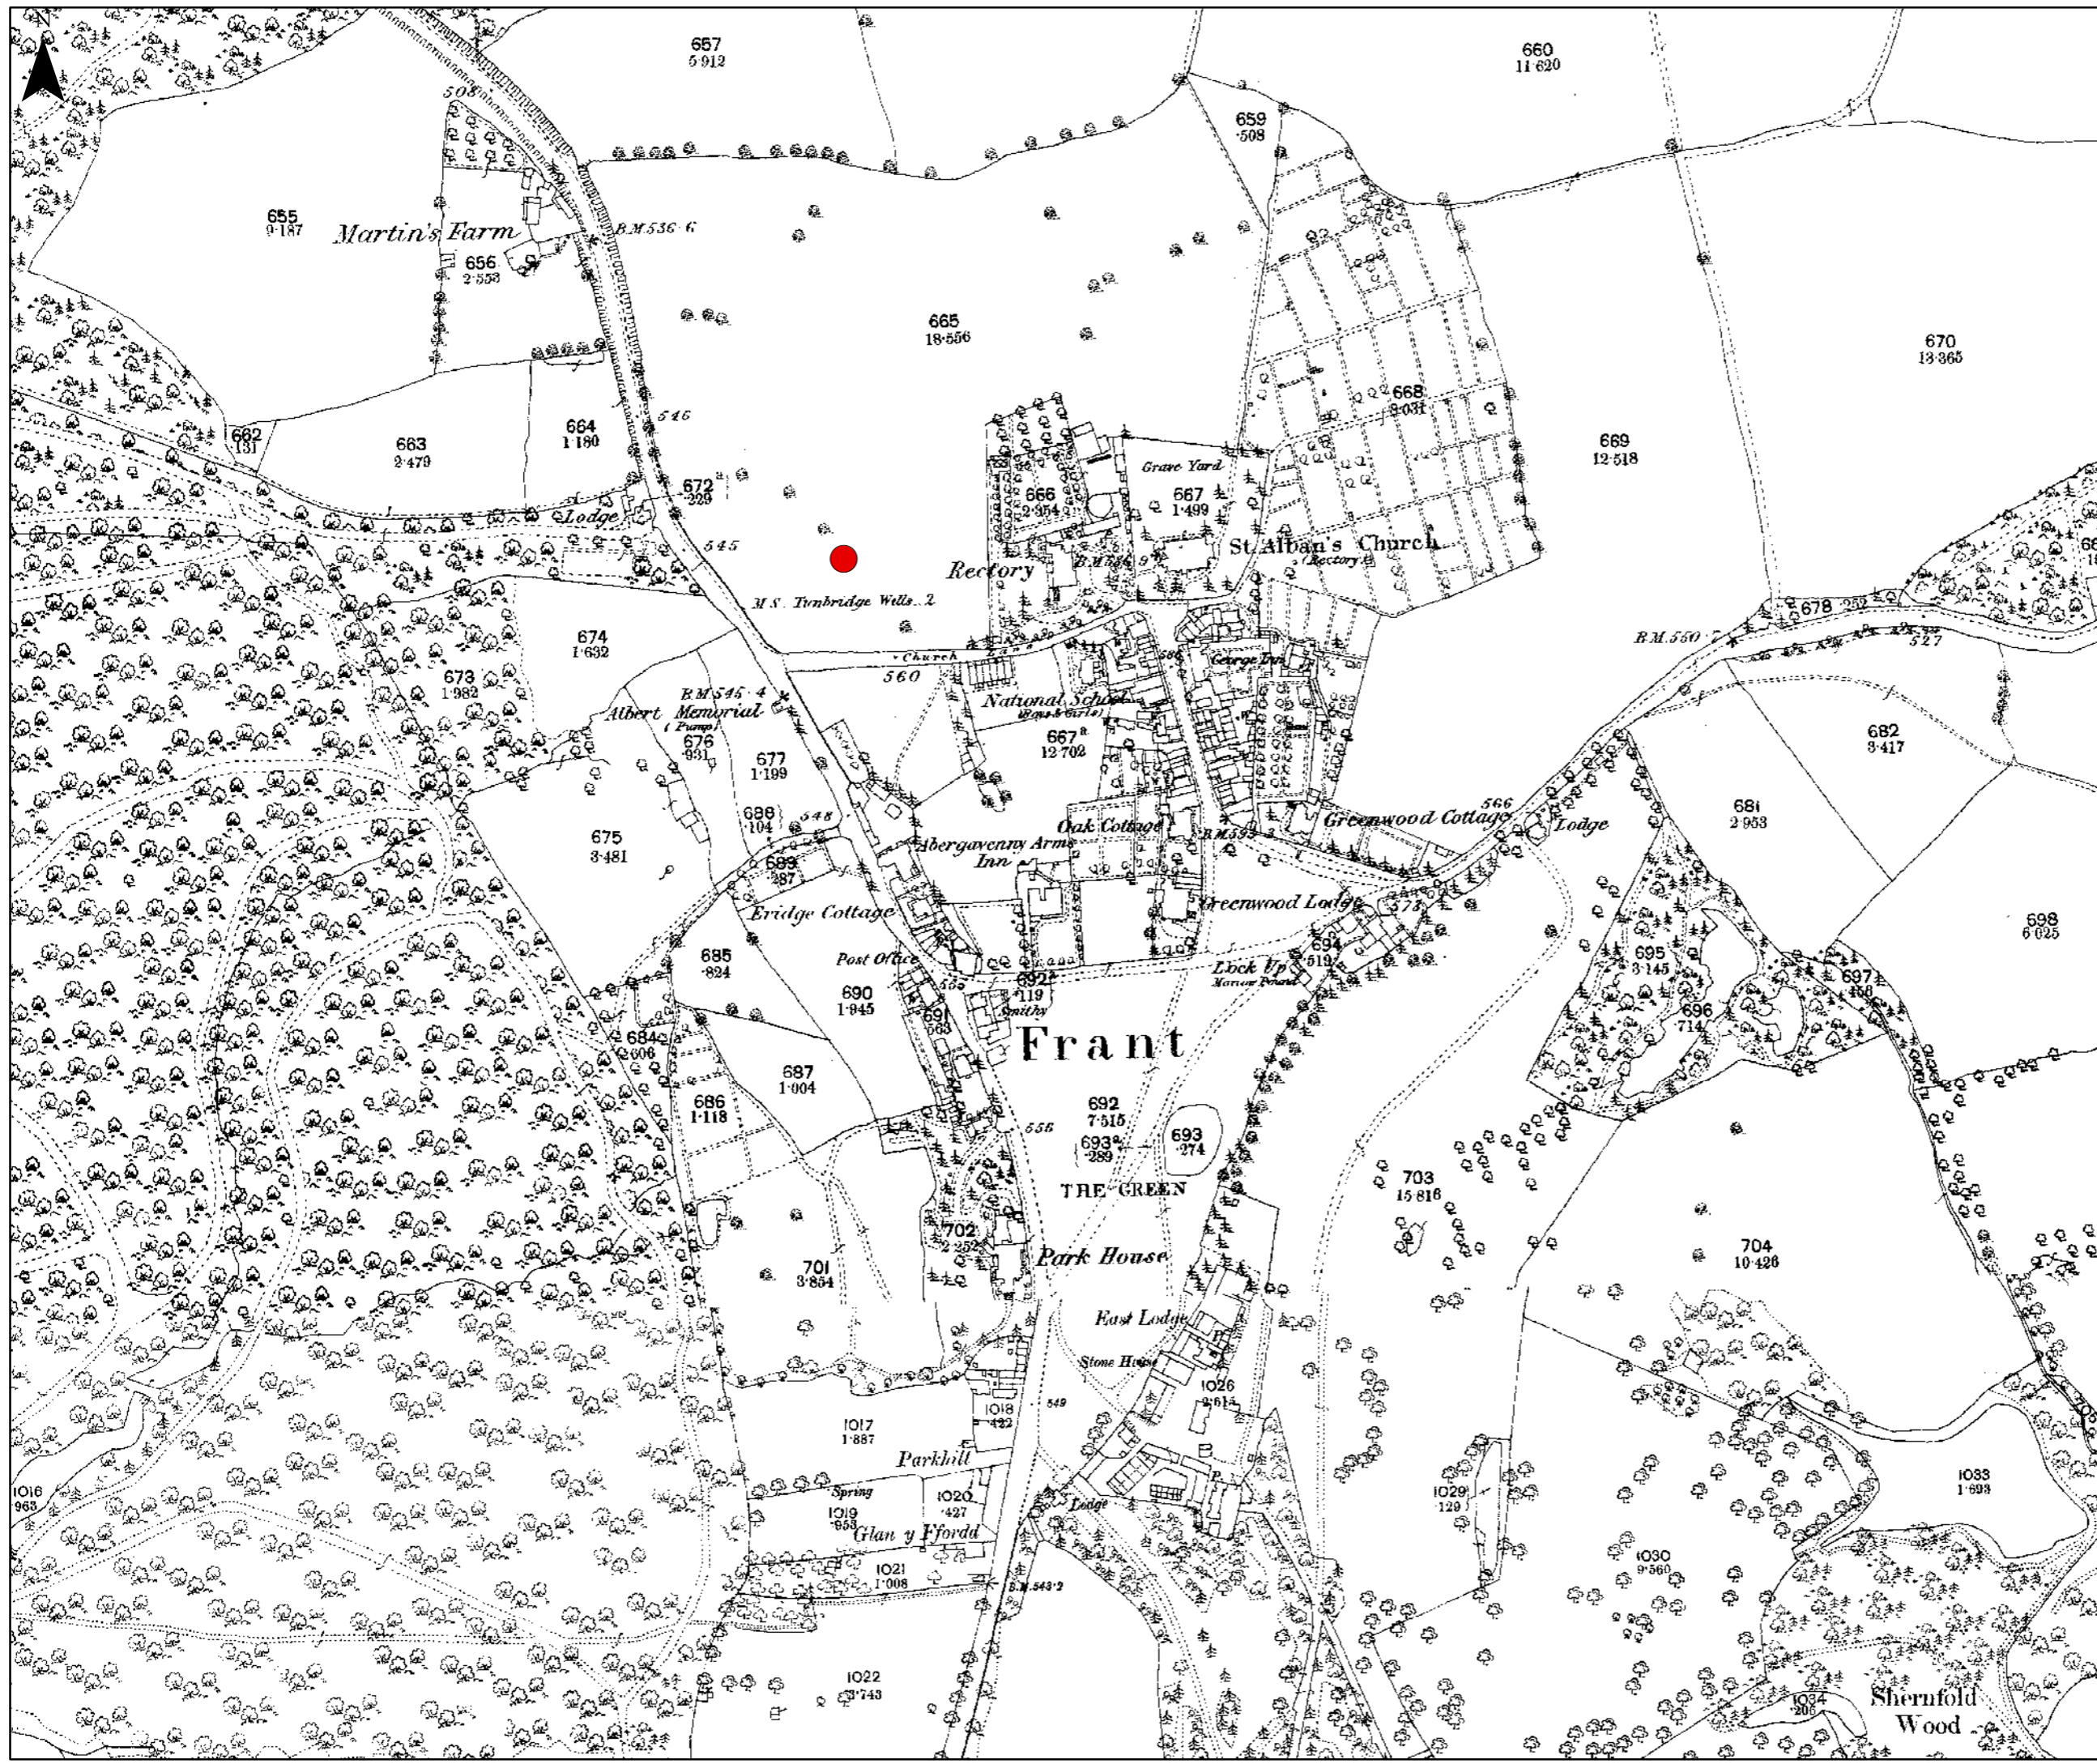

Ordnance Survey  
 First edition  
 (1858 - 73)  
 for Frant  
 CE Primary School

Education Resource

Find out about

 Frant CEP School

Map Produced by the  
 High Weald AONB Unit  
[www.highweald.org](http://www.highweald.org)

This map is based upon or reproduced from Ordnance Survey material with the permission of Ordnance Survey on behalf of the Controller of Her Majesty's Stationery Office © Crown copyright. Unauthorised reproduction infringes Crown copyright and may lead to prosecution or civil proceedings.