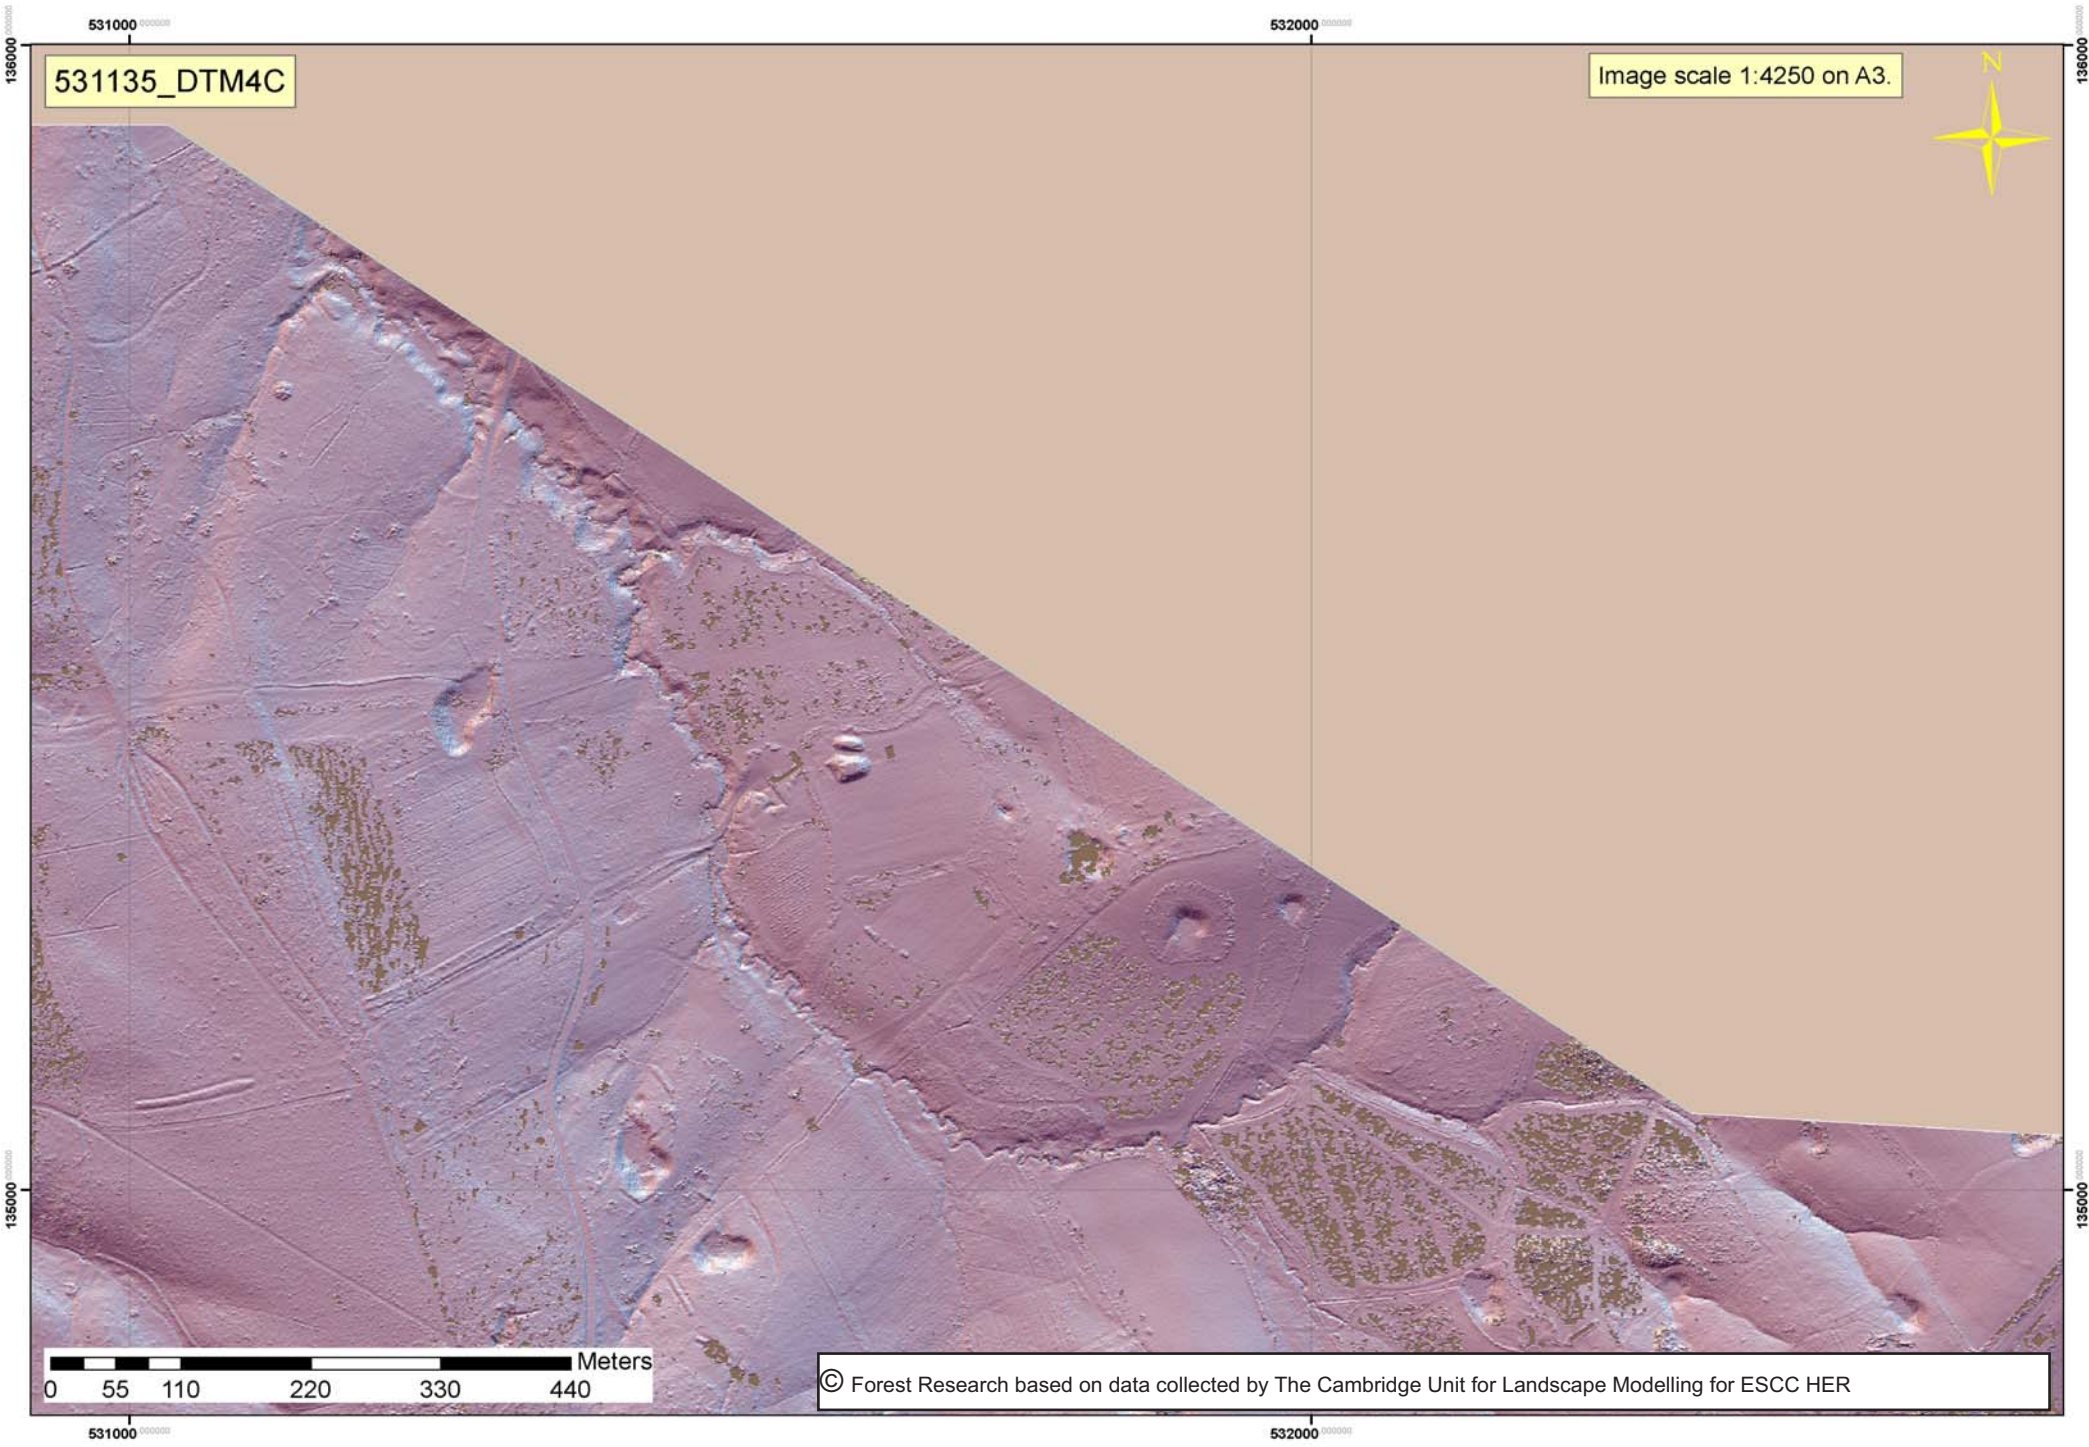

531135\_DTM4C

Image scale 1:4250 on A3.

© Forest Research based on data collected by The Cambridge Unit for Landscape Modelling for ESCC HER