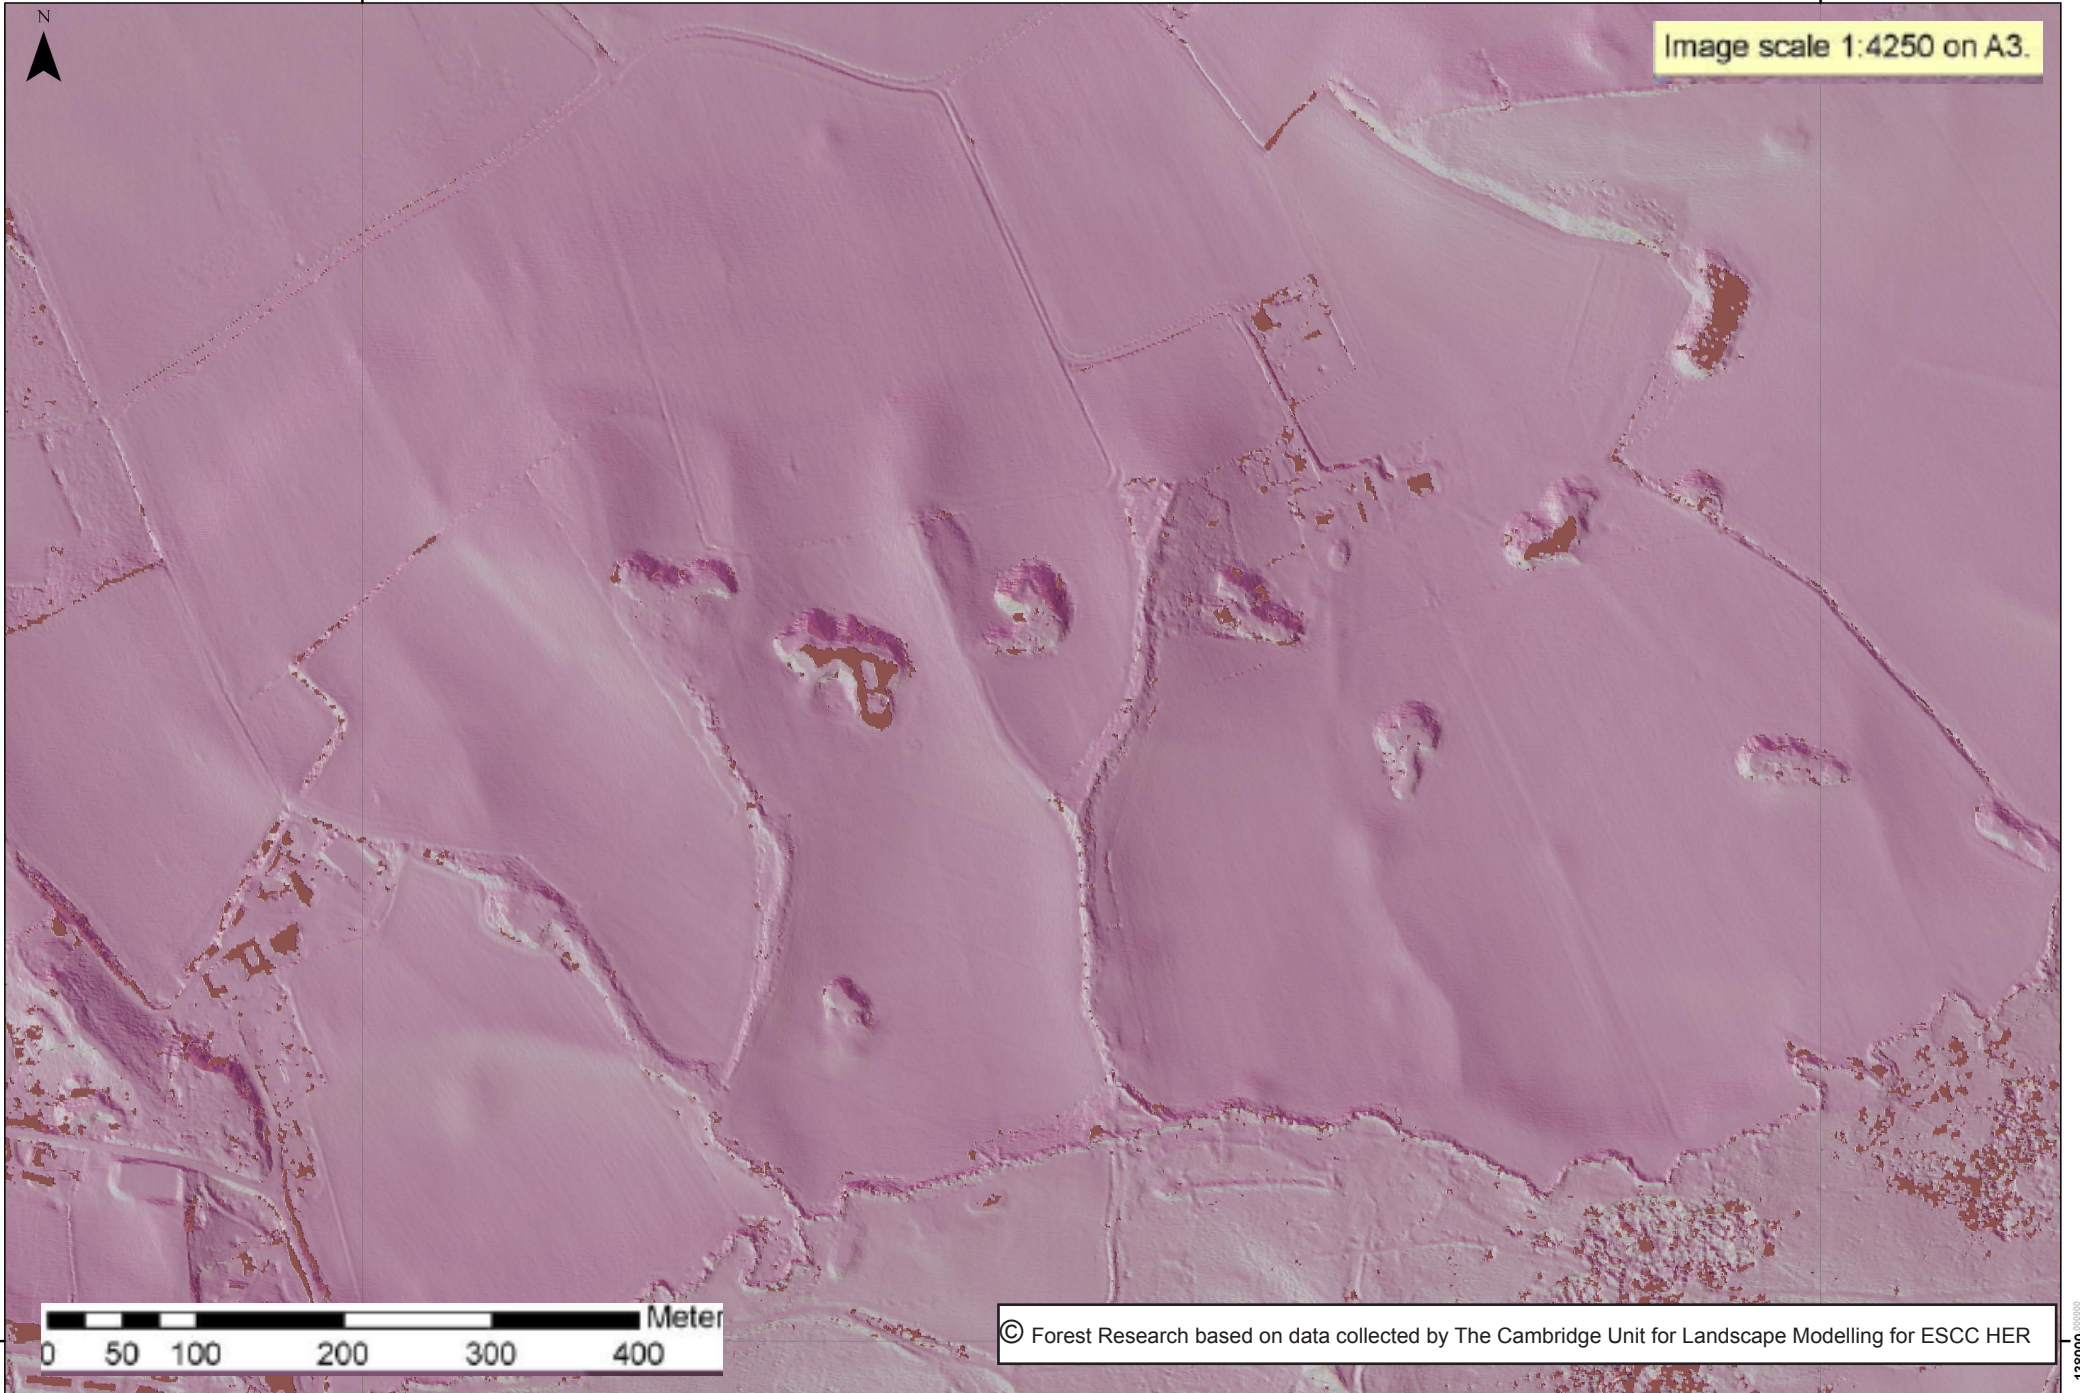

561000 000000

562000 000000

Image scale 1:4250 on A3.

© Forest Research based on data collected by The Cambridge Unit for Landscape Modelling for ESCC HER

561000 000000

562000 000000

138000 000000

138000 000000