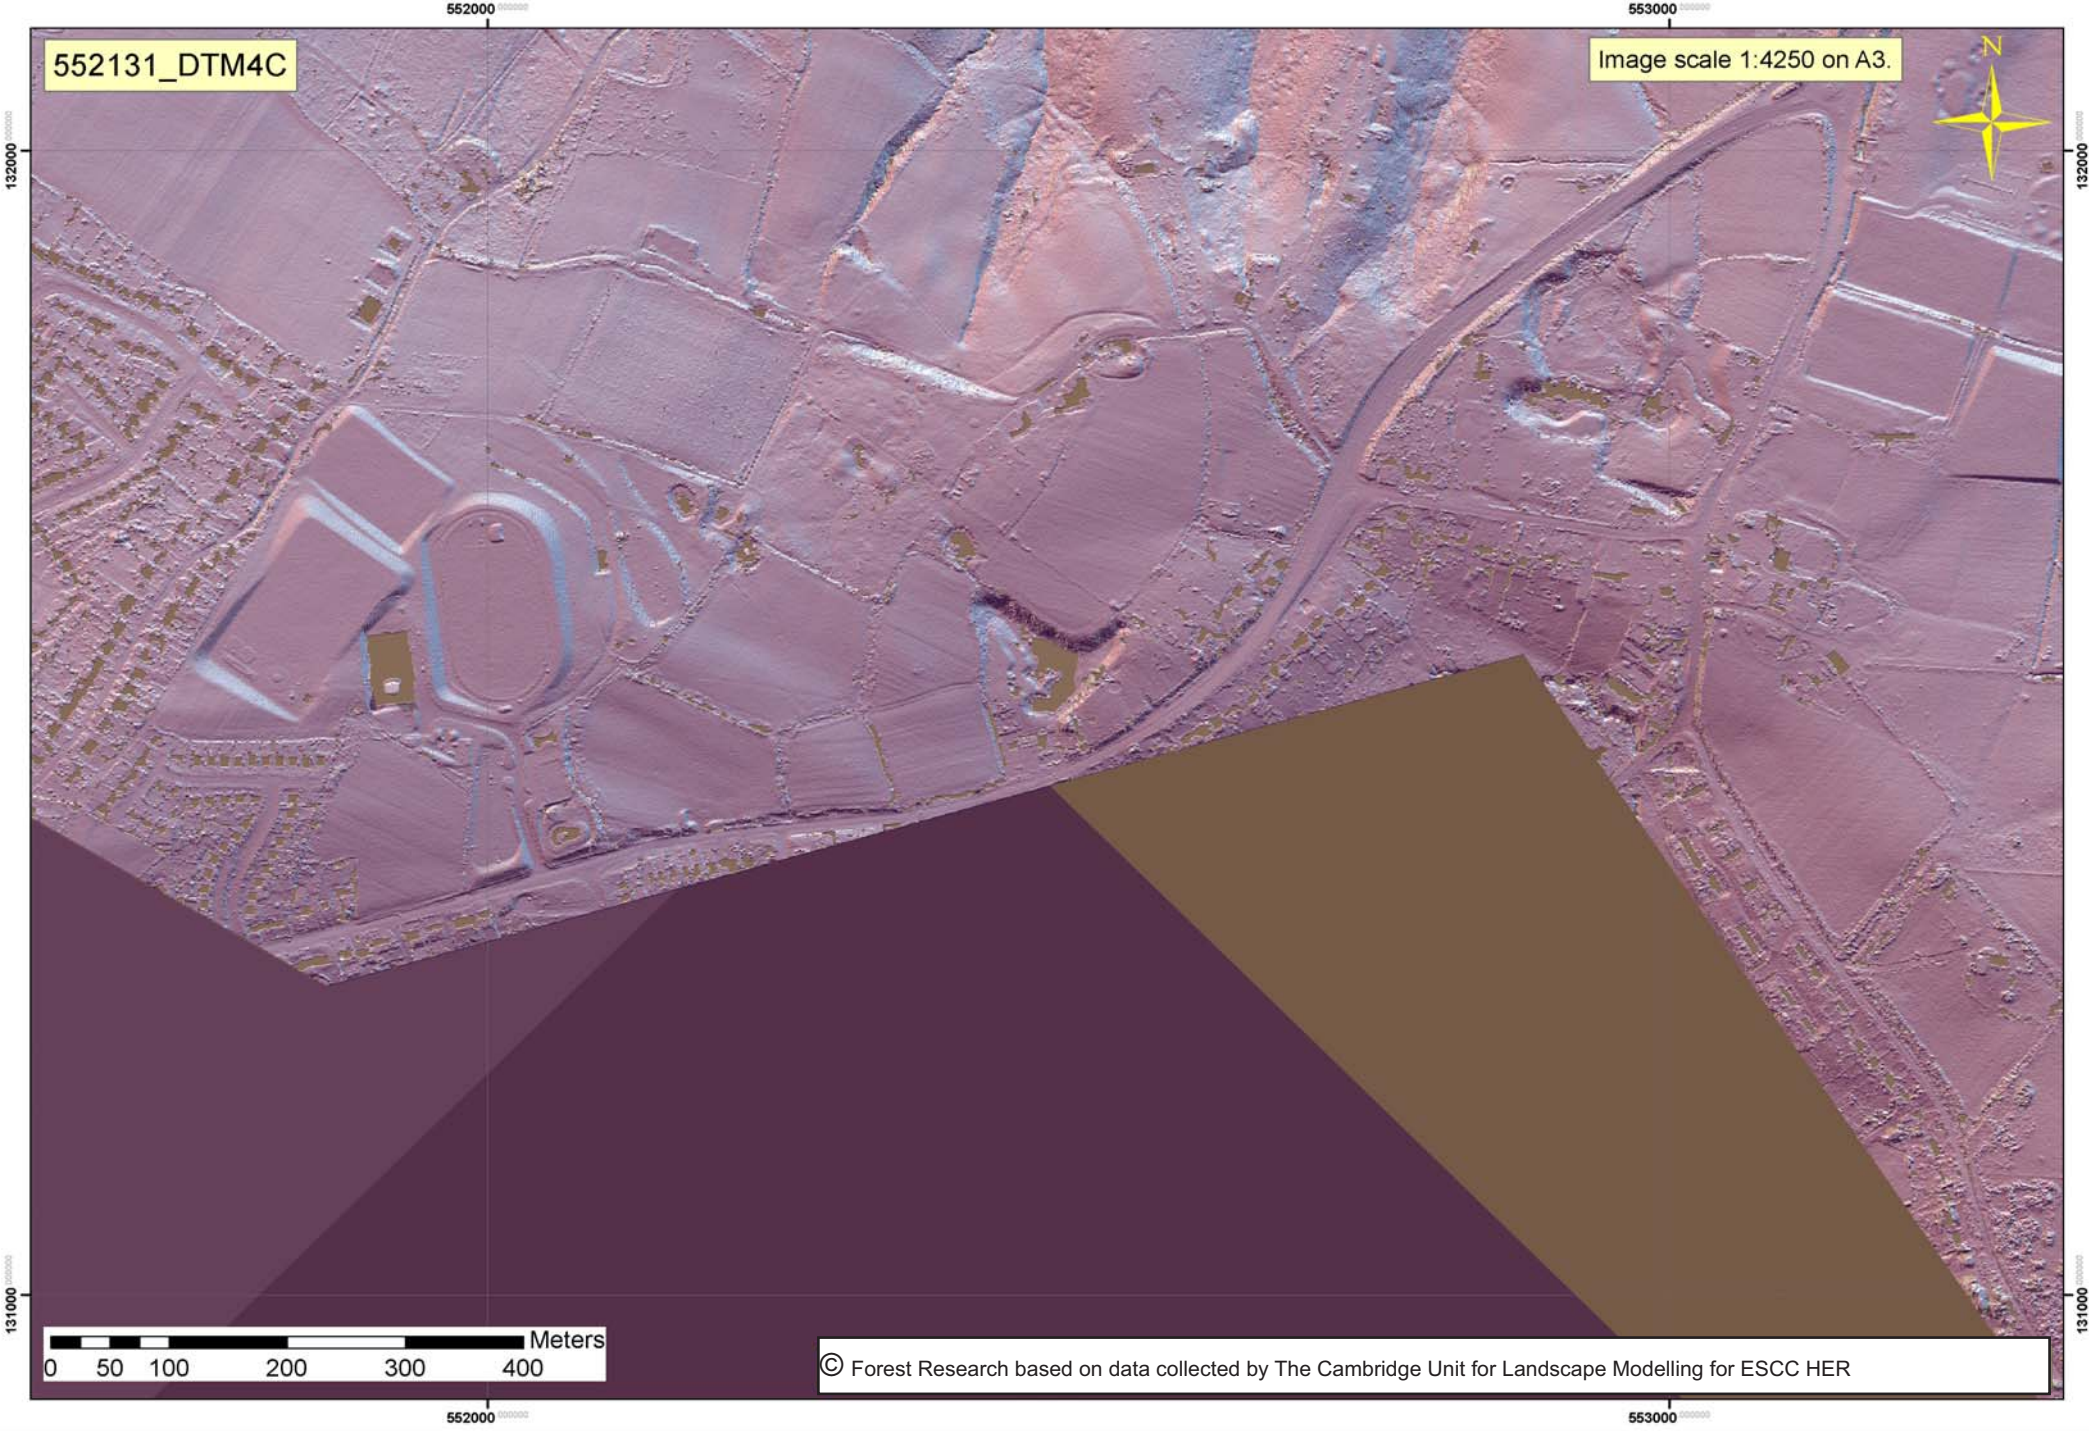

552131_DTM4C

Image scale 1:4250 on A3.

0 50 100 200 300 400 Meters

© Forest Research based on data collected by The Cambridge Unit for Landscape Modelling for ESCC HER