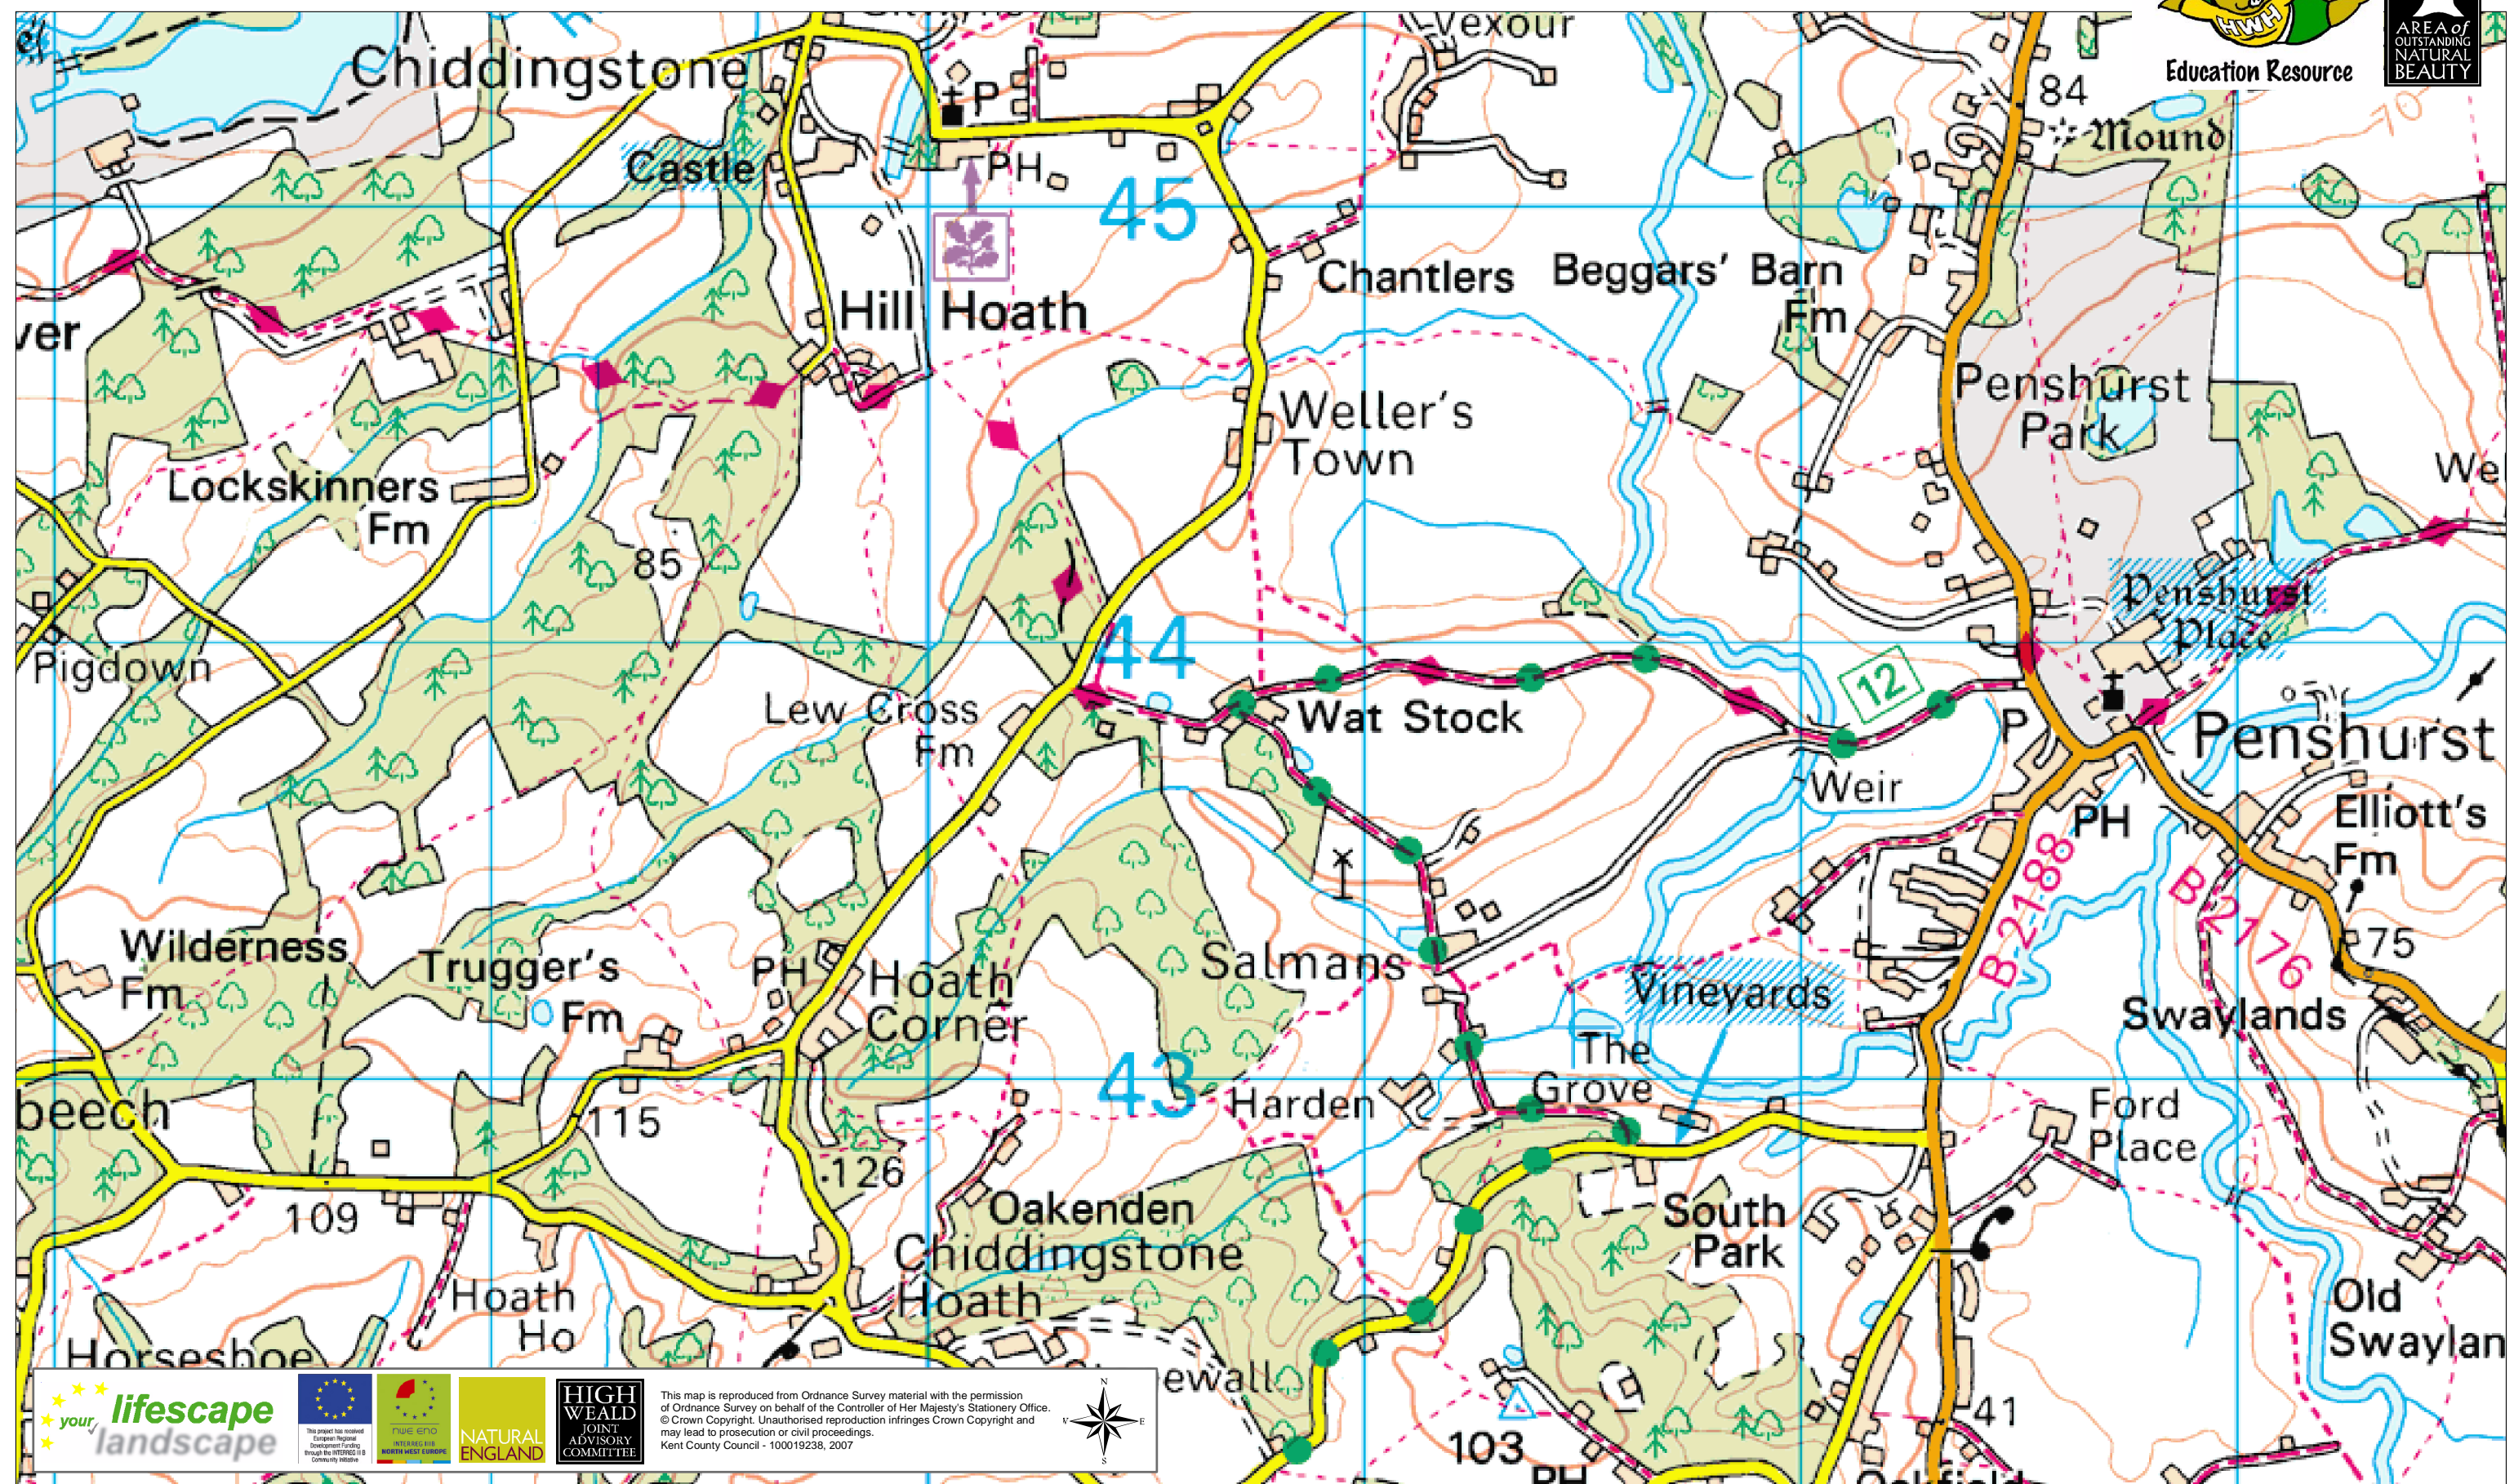

Ordnance Survey 1:50,000 (2005)

This map is reproduced from Ordnance Survey material with the permission of Ordnance Survey on behalf of the Controller of Her Majesty's Stationery Office. © Crown Copyright. Unauthorised reproduction infringes Crown Copyright and may lead to prosecution or civil proceedings. Kent County Council - 100019238, 2007