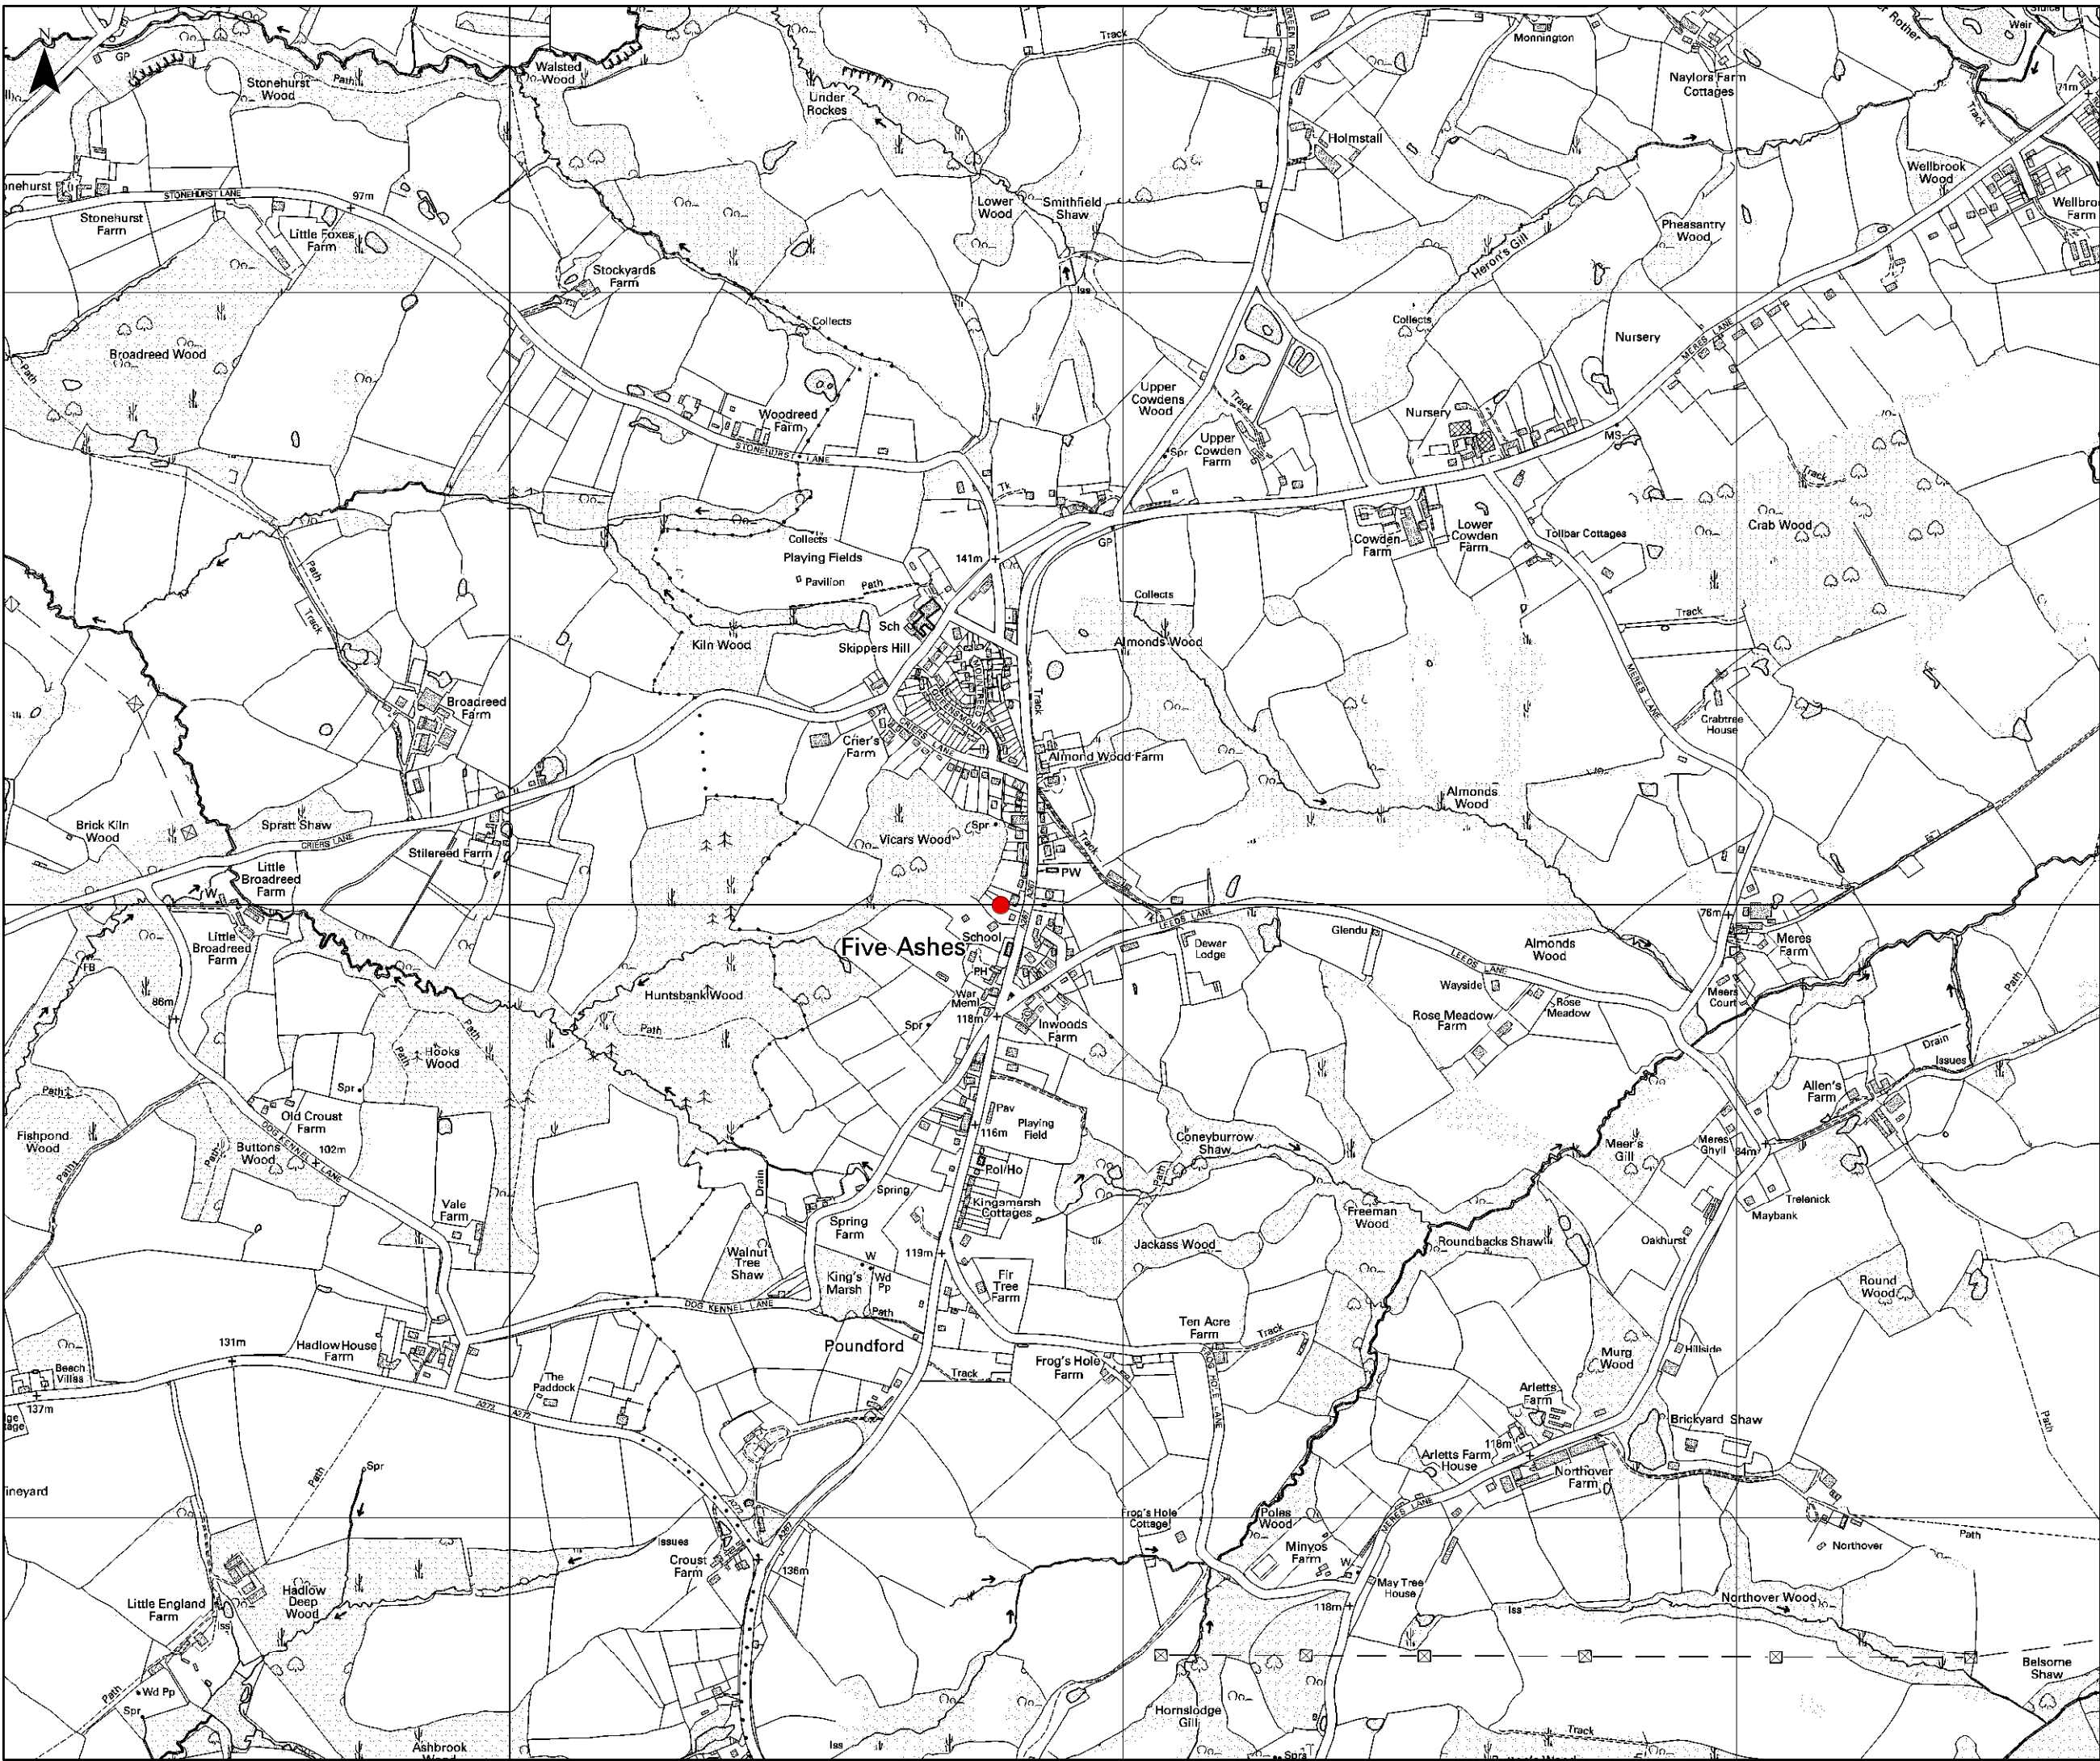

Ordnance Survey
Modern Map
for Five Ashes
CEP School

Education Resource

Find out about

● Five Ashes CEP School

Map Produced by the
High Weald AONB Unit

www.highweald.org

This map is based upon or reproduced from Ordnance Survey material with the permission of Ordnance Survey on behalf of the Controller of Her Majesty's Stationery Office © Crown copyright. Unauthorised reproduction infringes Crown copyright and may lead to prosecution or civil proceedings. East Sussex County Council 100019601, (2010)