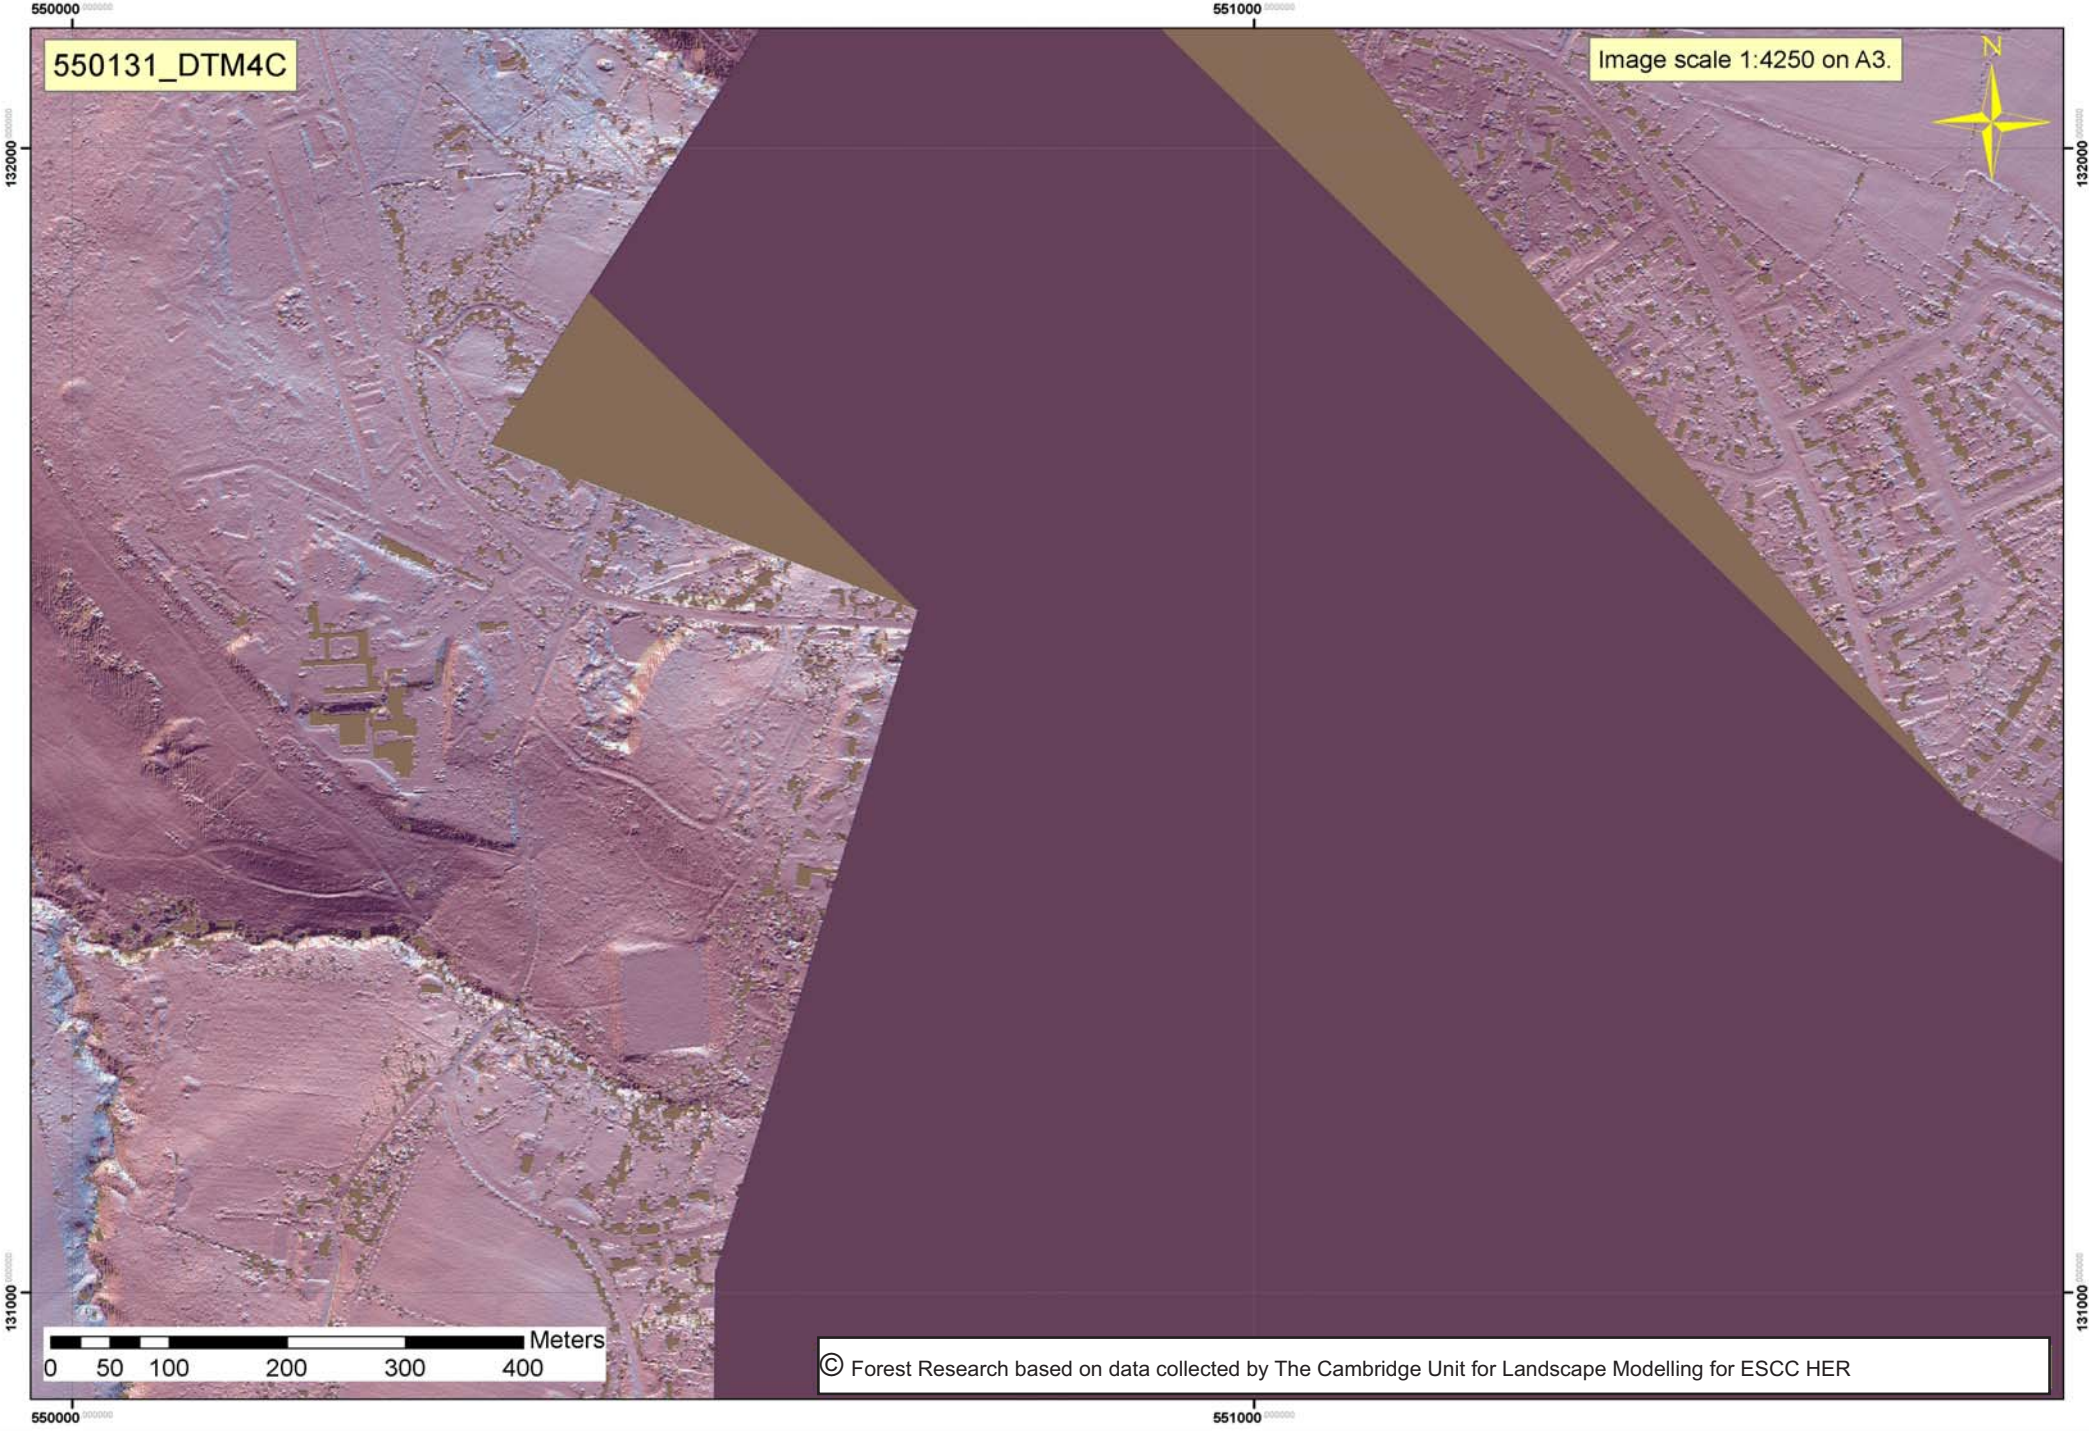

550131_DTM4C

Image scale 1:4250 on A3.

0 50 100 200 300 400 Meters

© Forest Research based on data collected by The Cambridge Unit for Landscape Modelling for ESCC HER