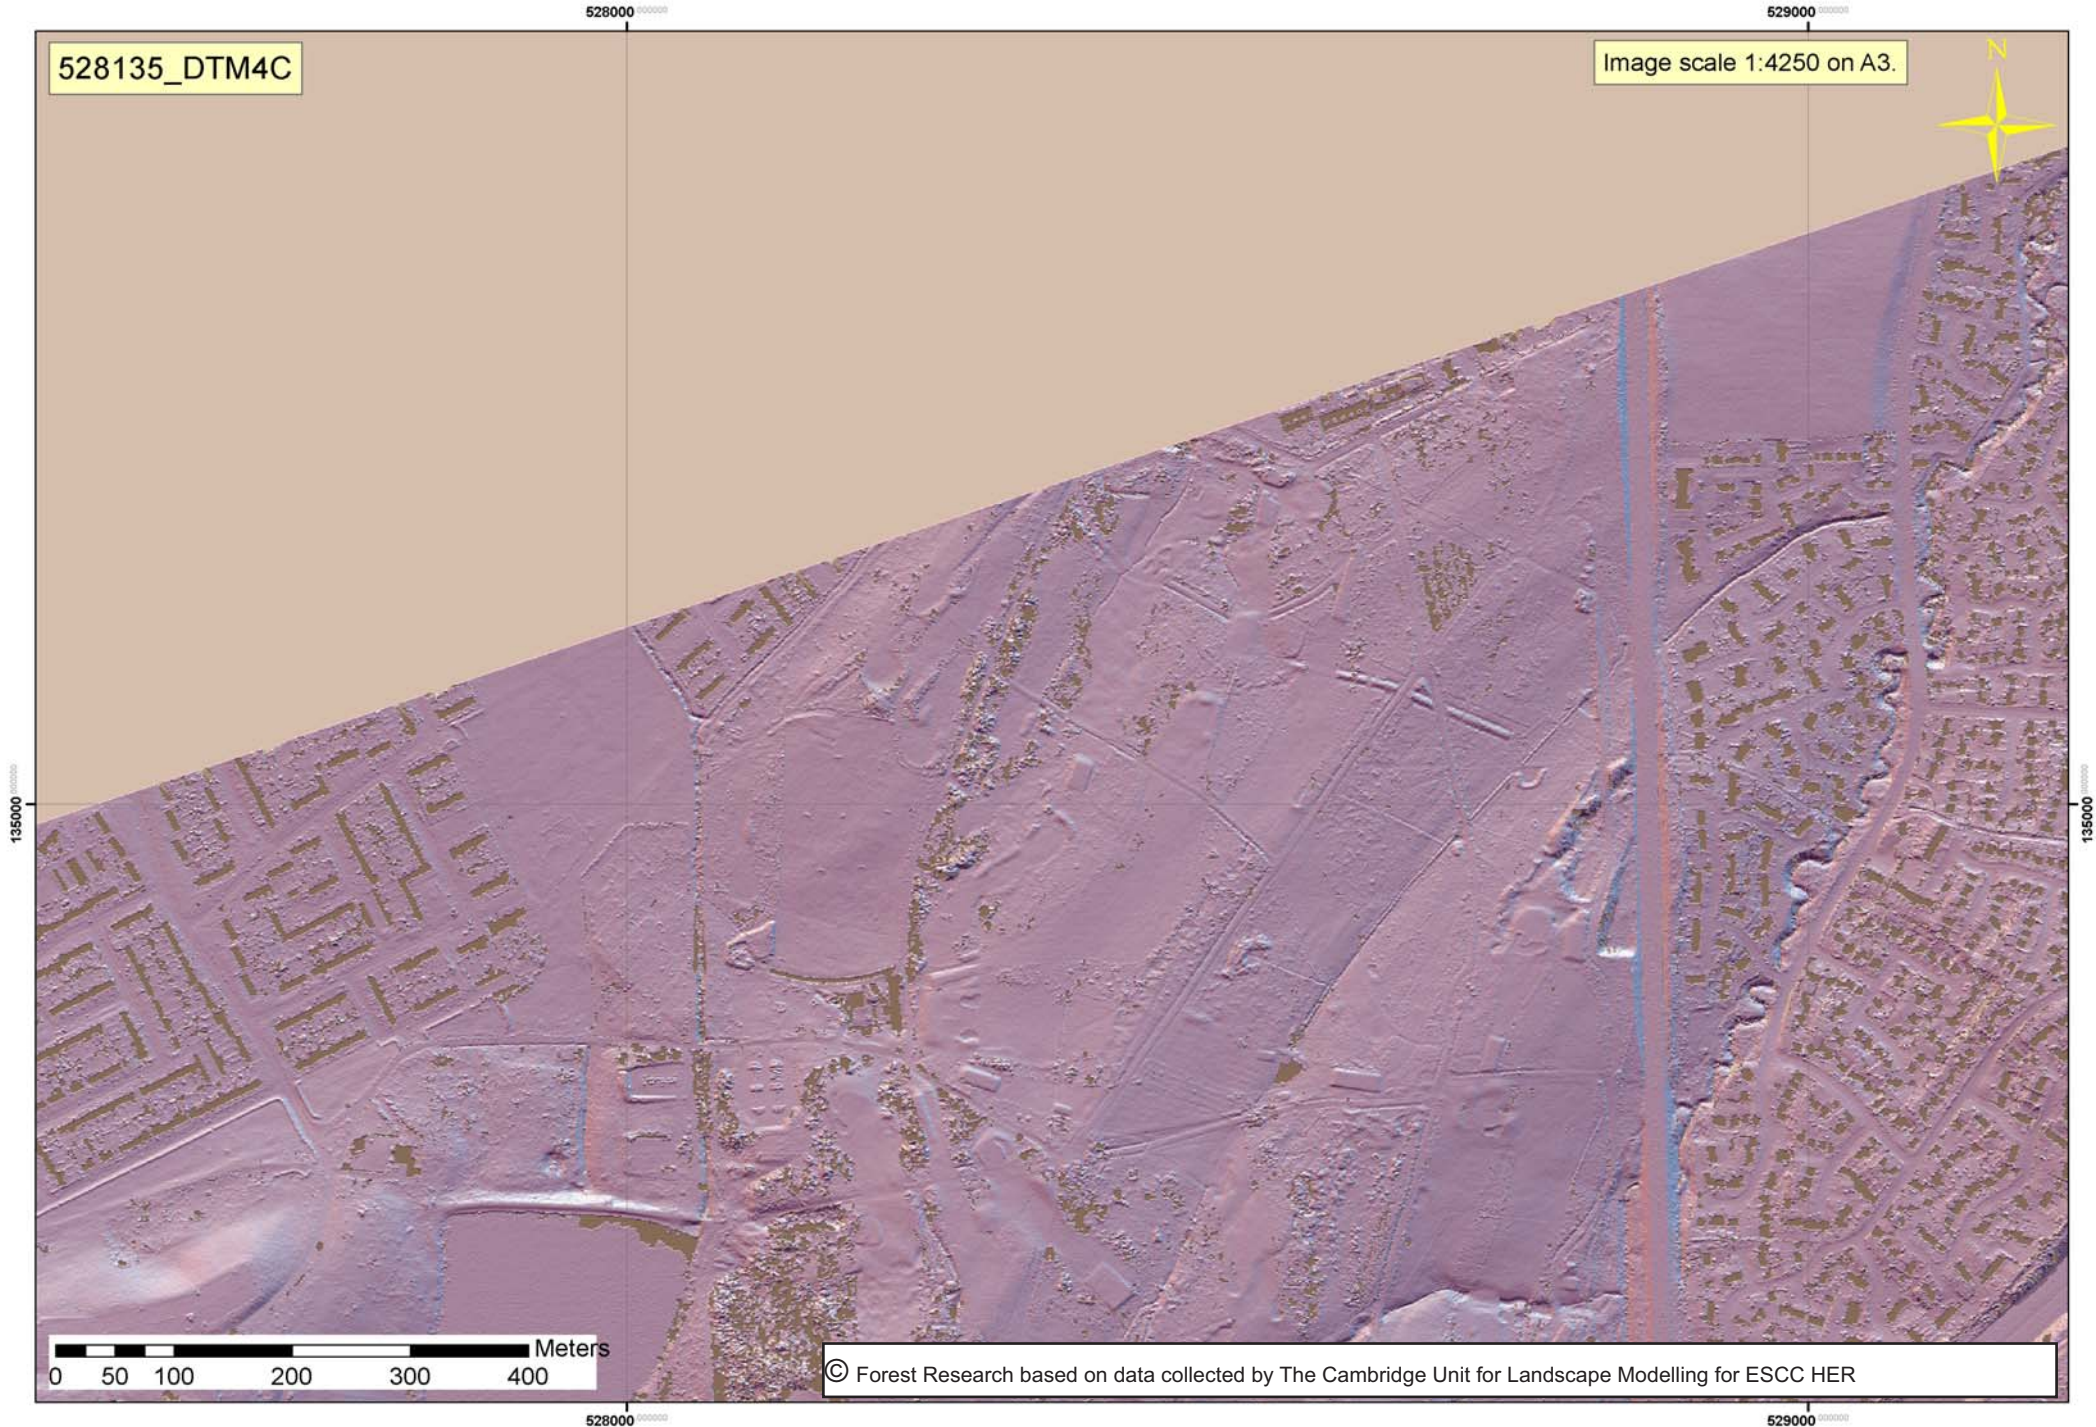

528135_DTM4C

Image scale 1:4250 on A3.

0 50 100 200 300 400 Meters

© Forest Research based on data collected by The Cambridge Unit for Landscape Modelling for ESCC HER