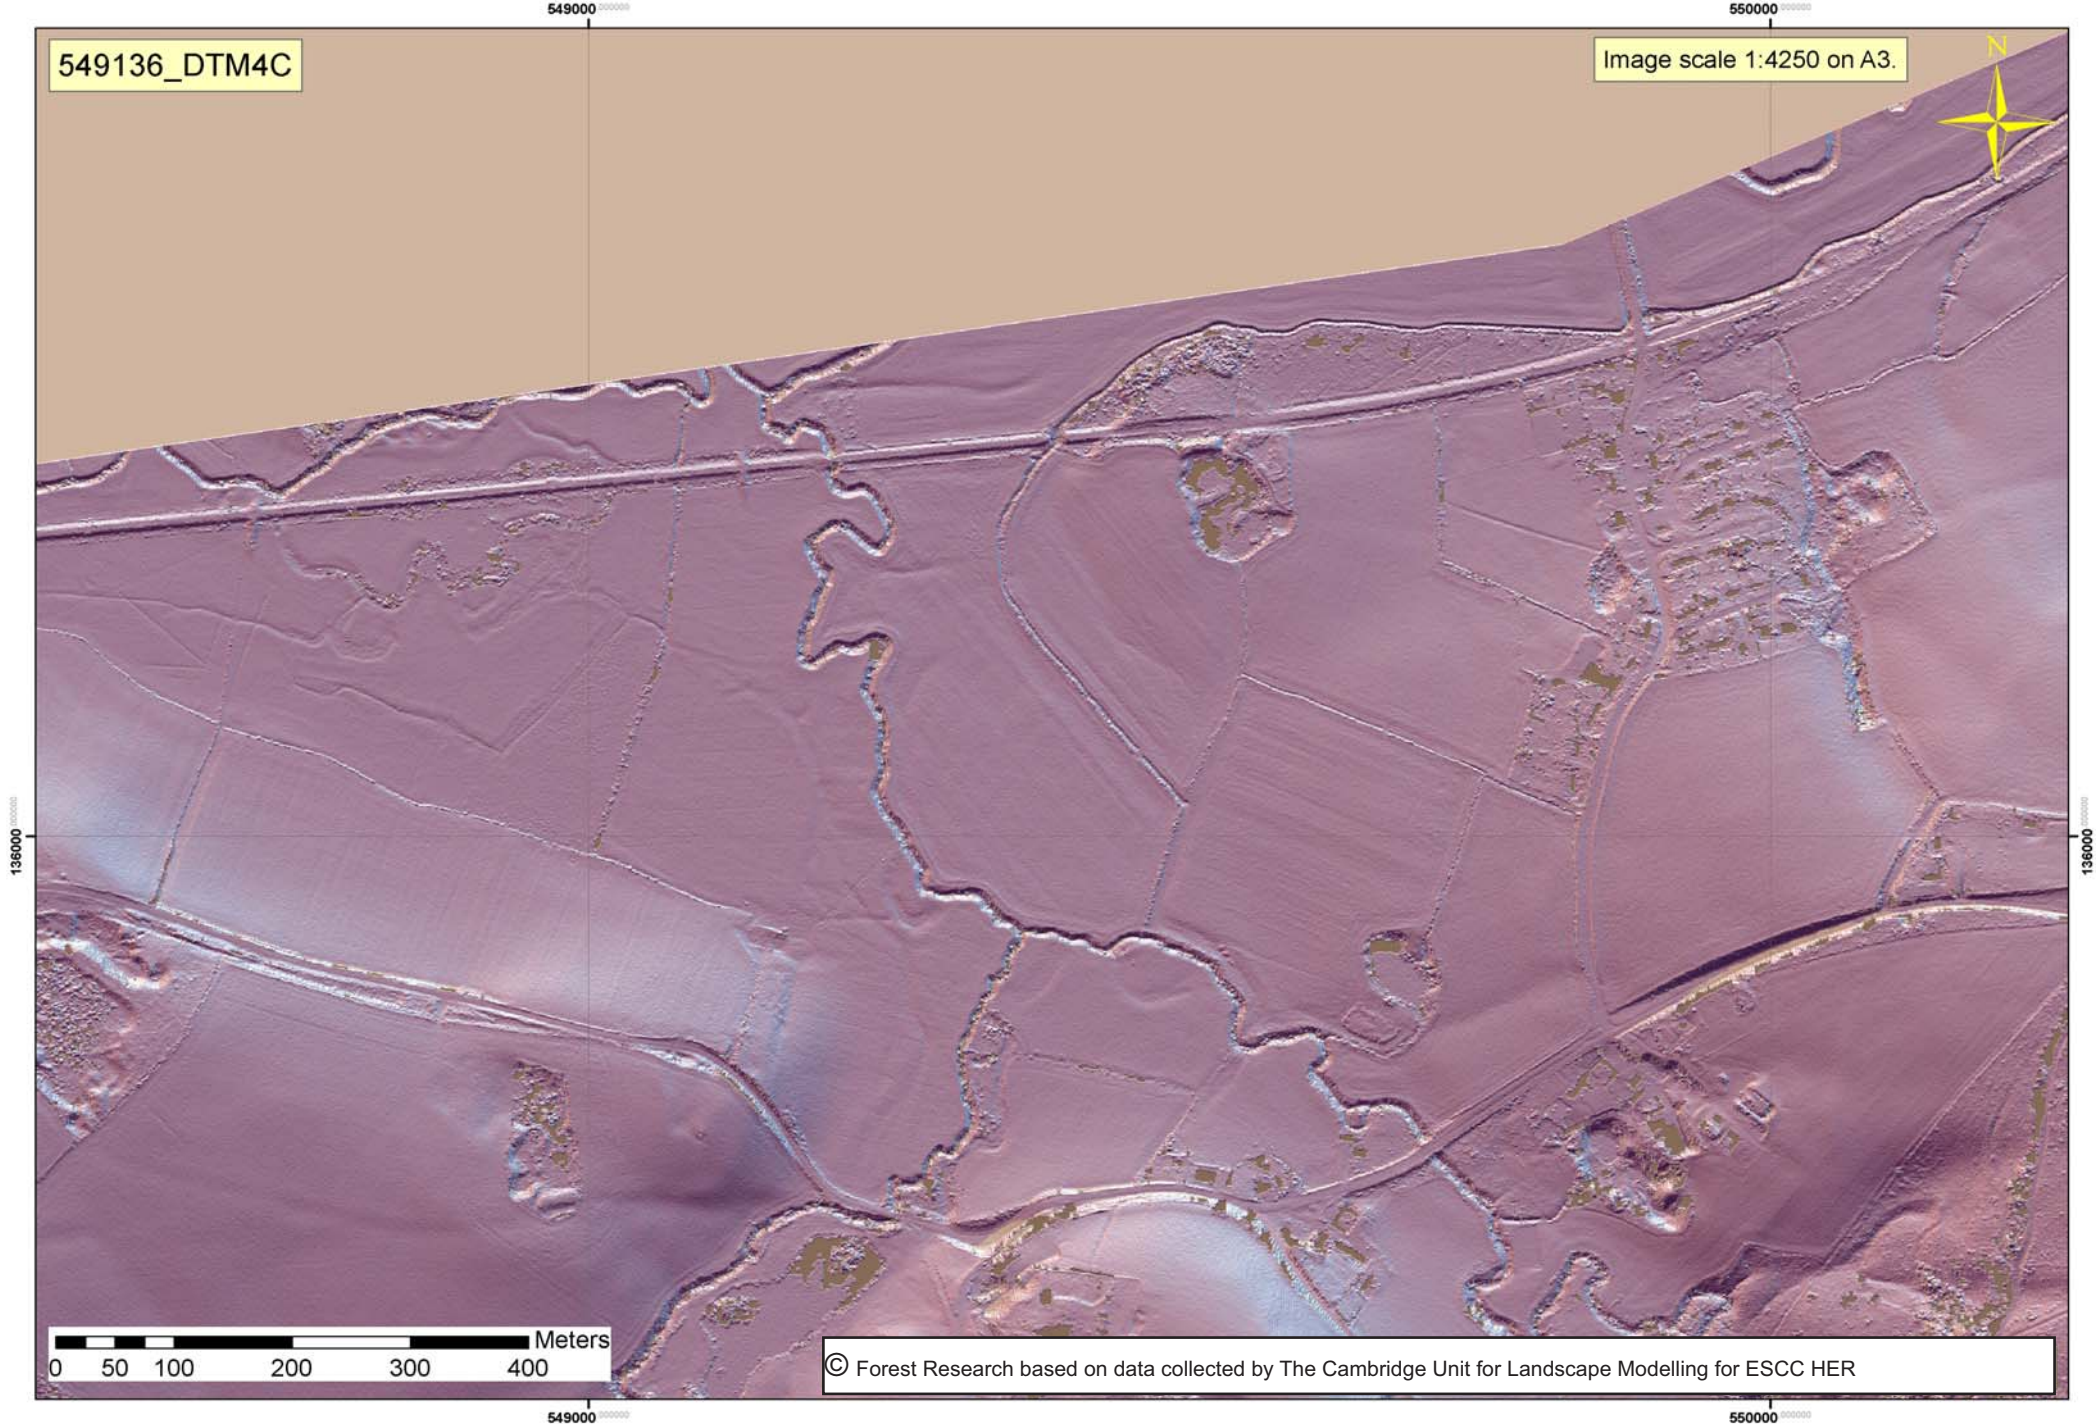

549136_DTM4C

Image scale 1:4250 on A3.

0 50 100 200 300 400 Meters

© Forest Research based on data collected by The Cambridge Unit for Landscape Modelling for ESCC HER