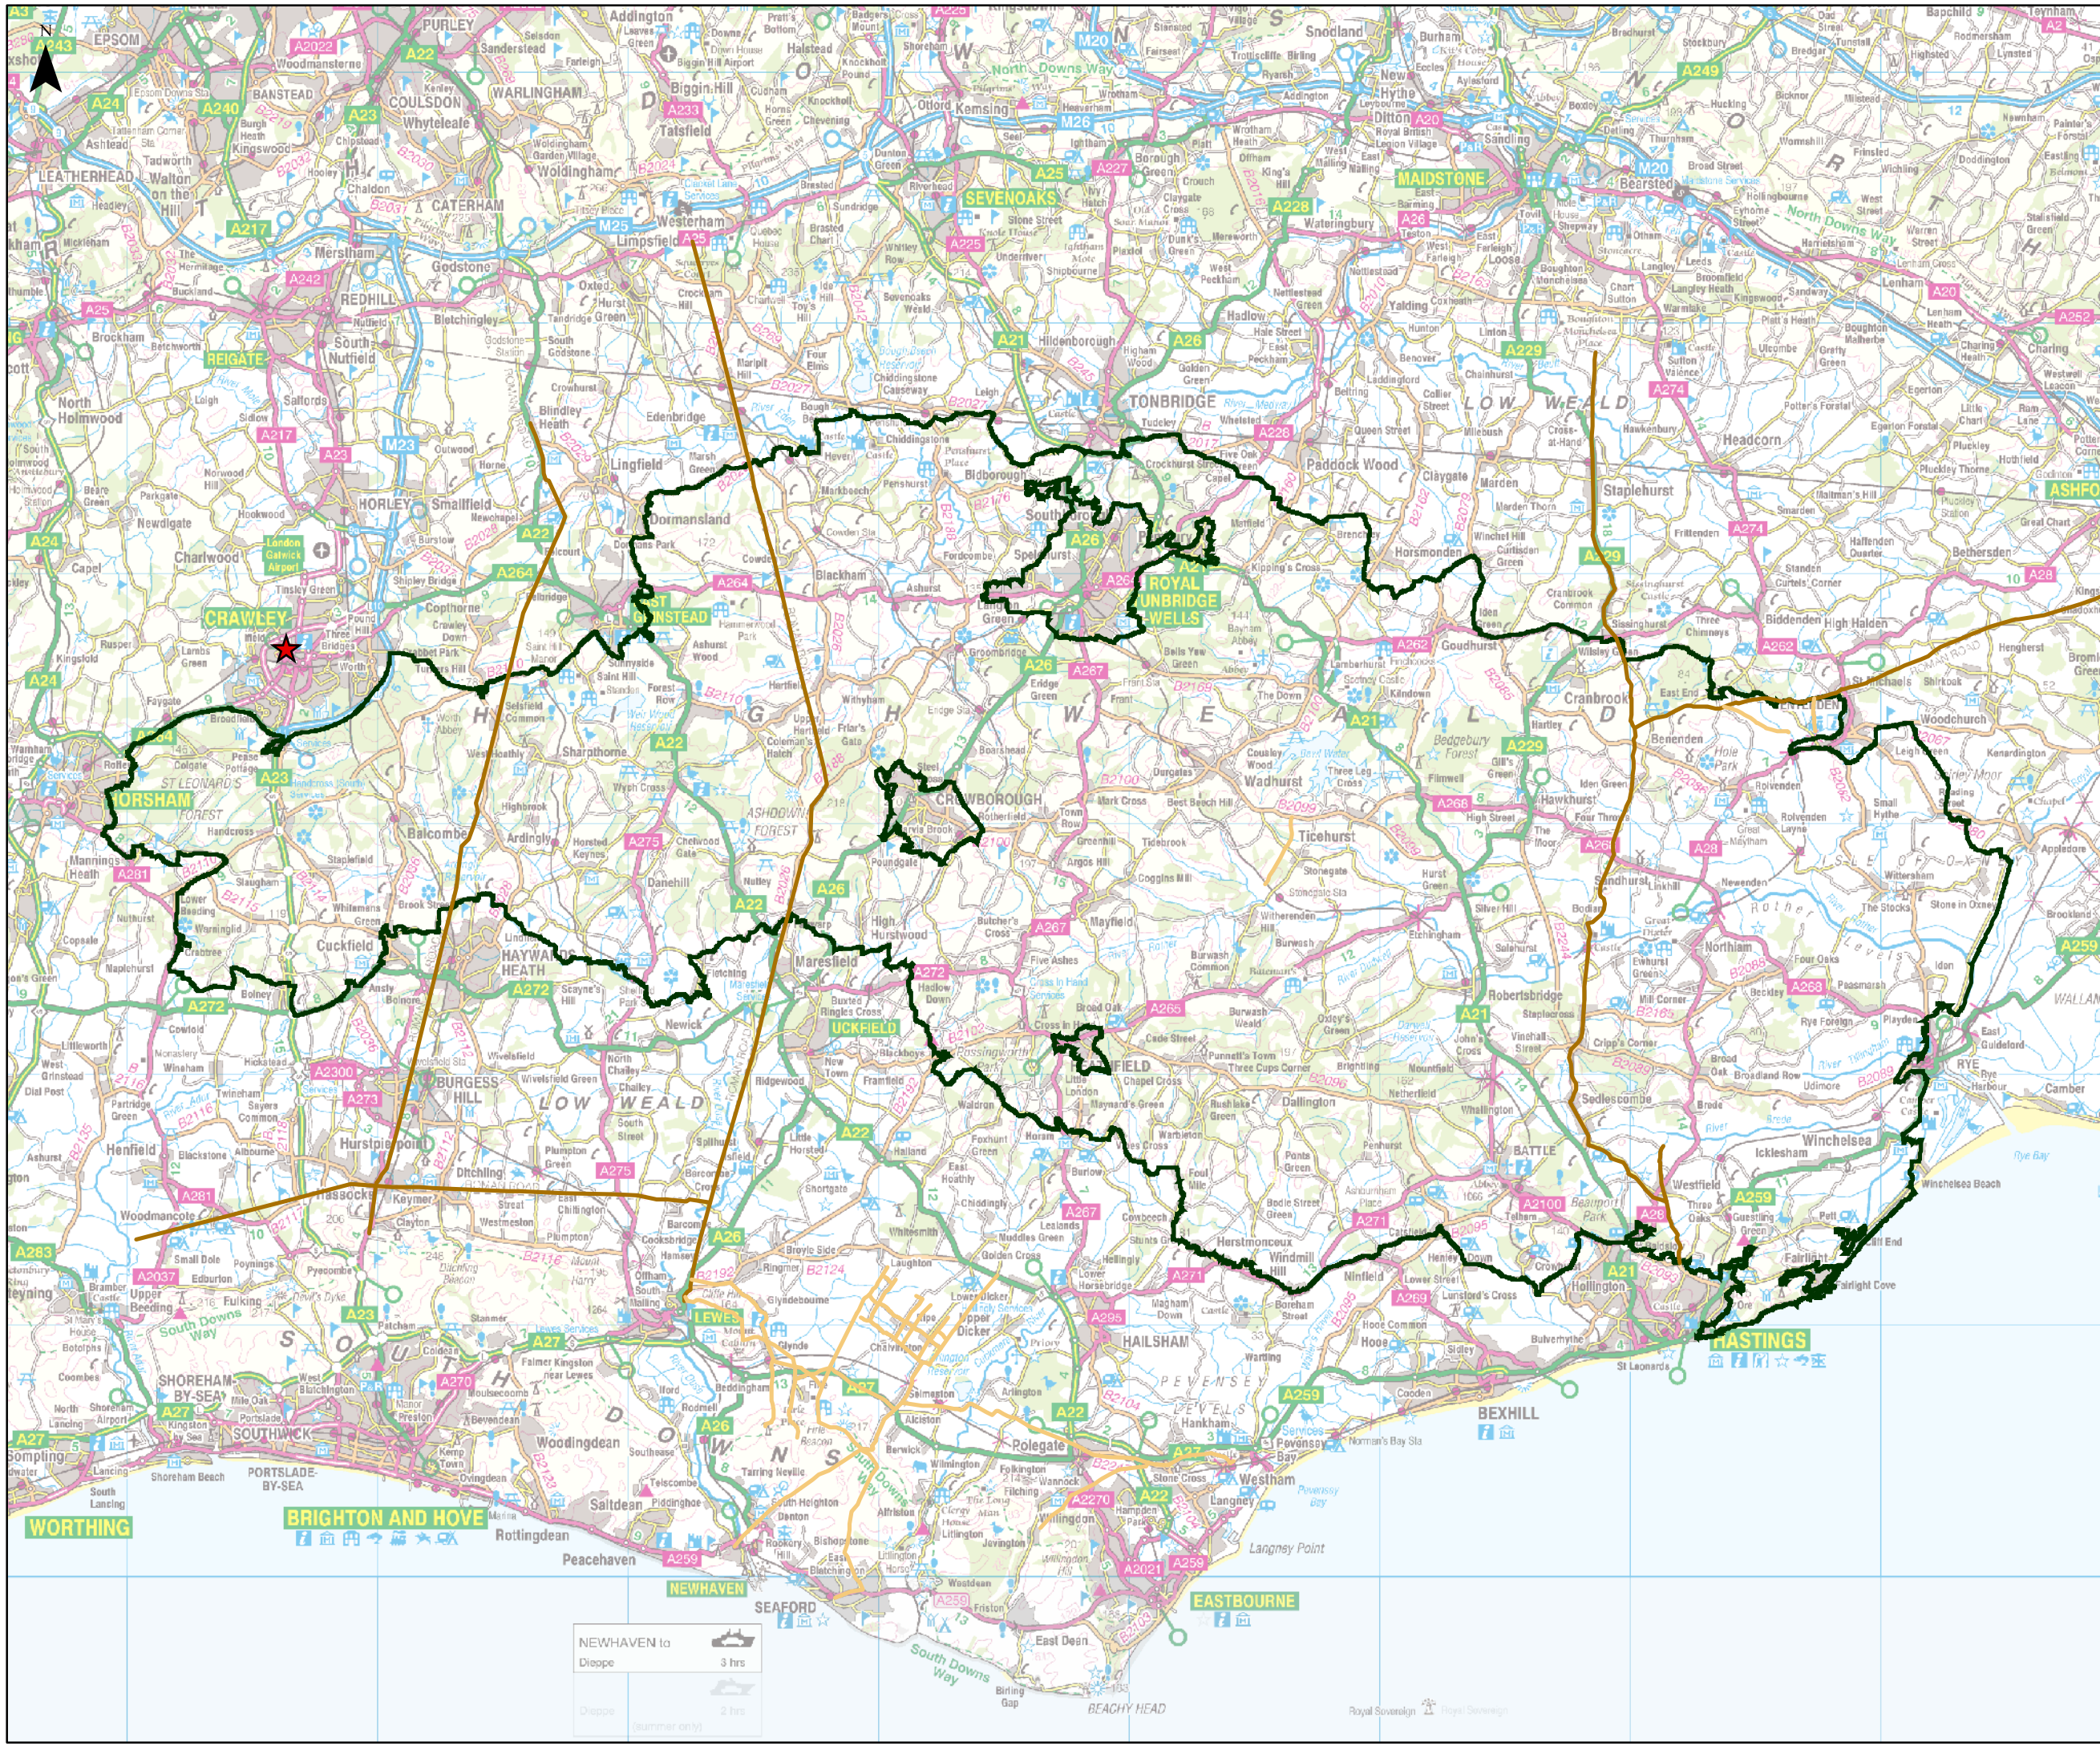

Roman Roads in the High Weald for West Green Primary School

Education Resource

Find out about

★ West Green Primary School

- Roman Roads
- Minor Roman Road
- Roman Road
- High Weald AONB Boundary

Map Produced by the High Weald AONB Unit

www.highweald.org

This map is based upon or reproduced from Ordnance Survey material with the permission of Ordnance Survey on behalf of the Controller of Her Majesty's Stationery Office © Crown copyright. Unauthorised reproduction infringes Crown copyright and may lead to prosecution or civil proceedings.

Kent	County Council	100019238	(2011)
East Sussex	County Council	100019601	(2011)
West Sussex	County Council	100018485	(2011)
Surrey	County Council	100019613	(2011)