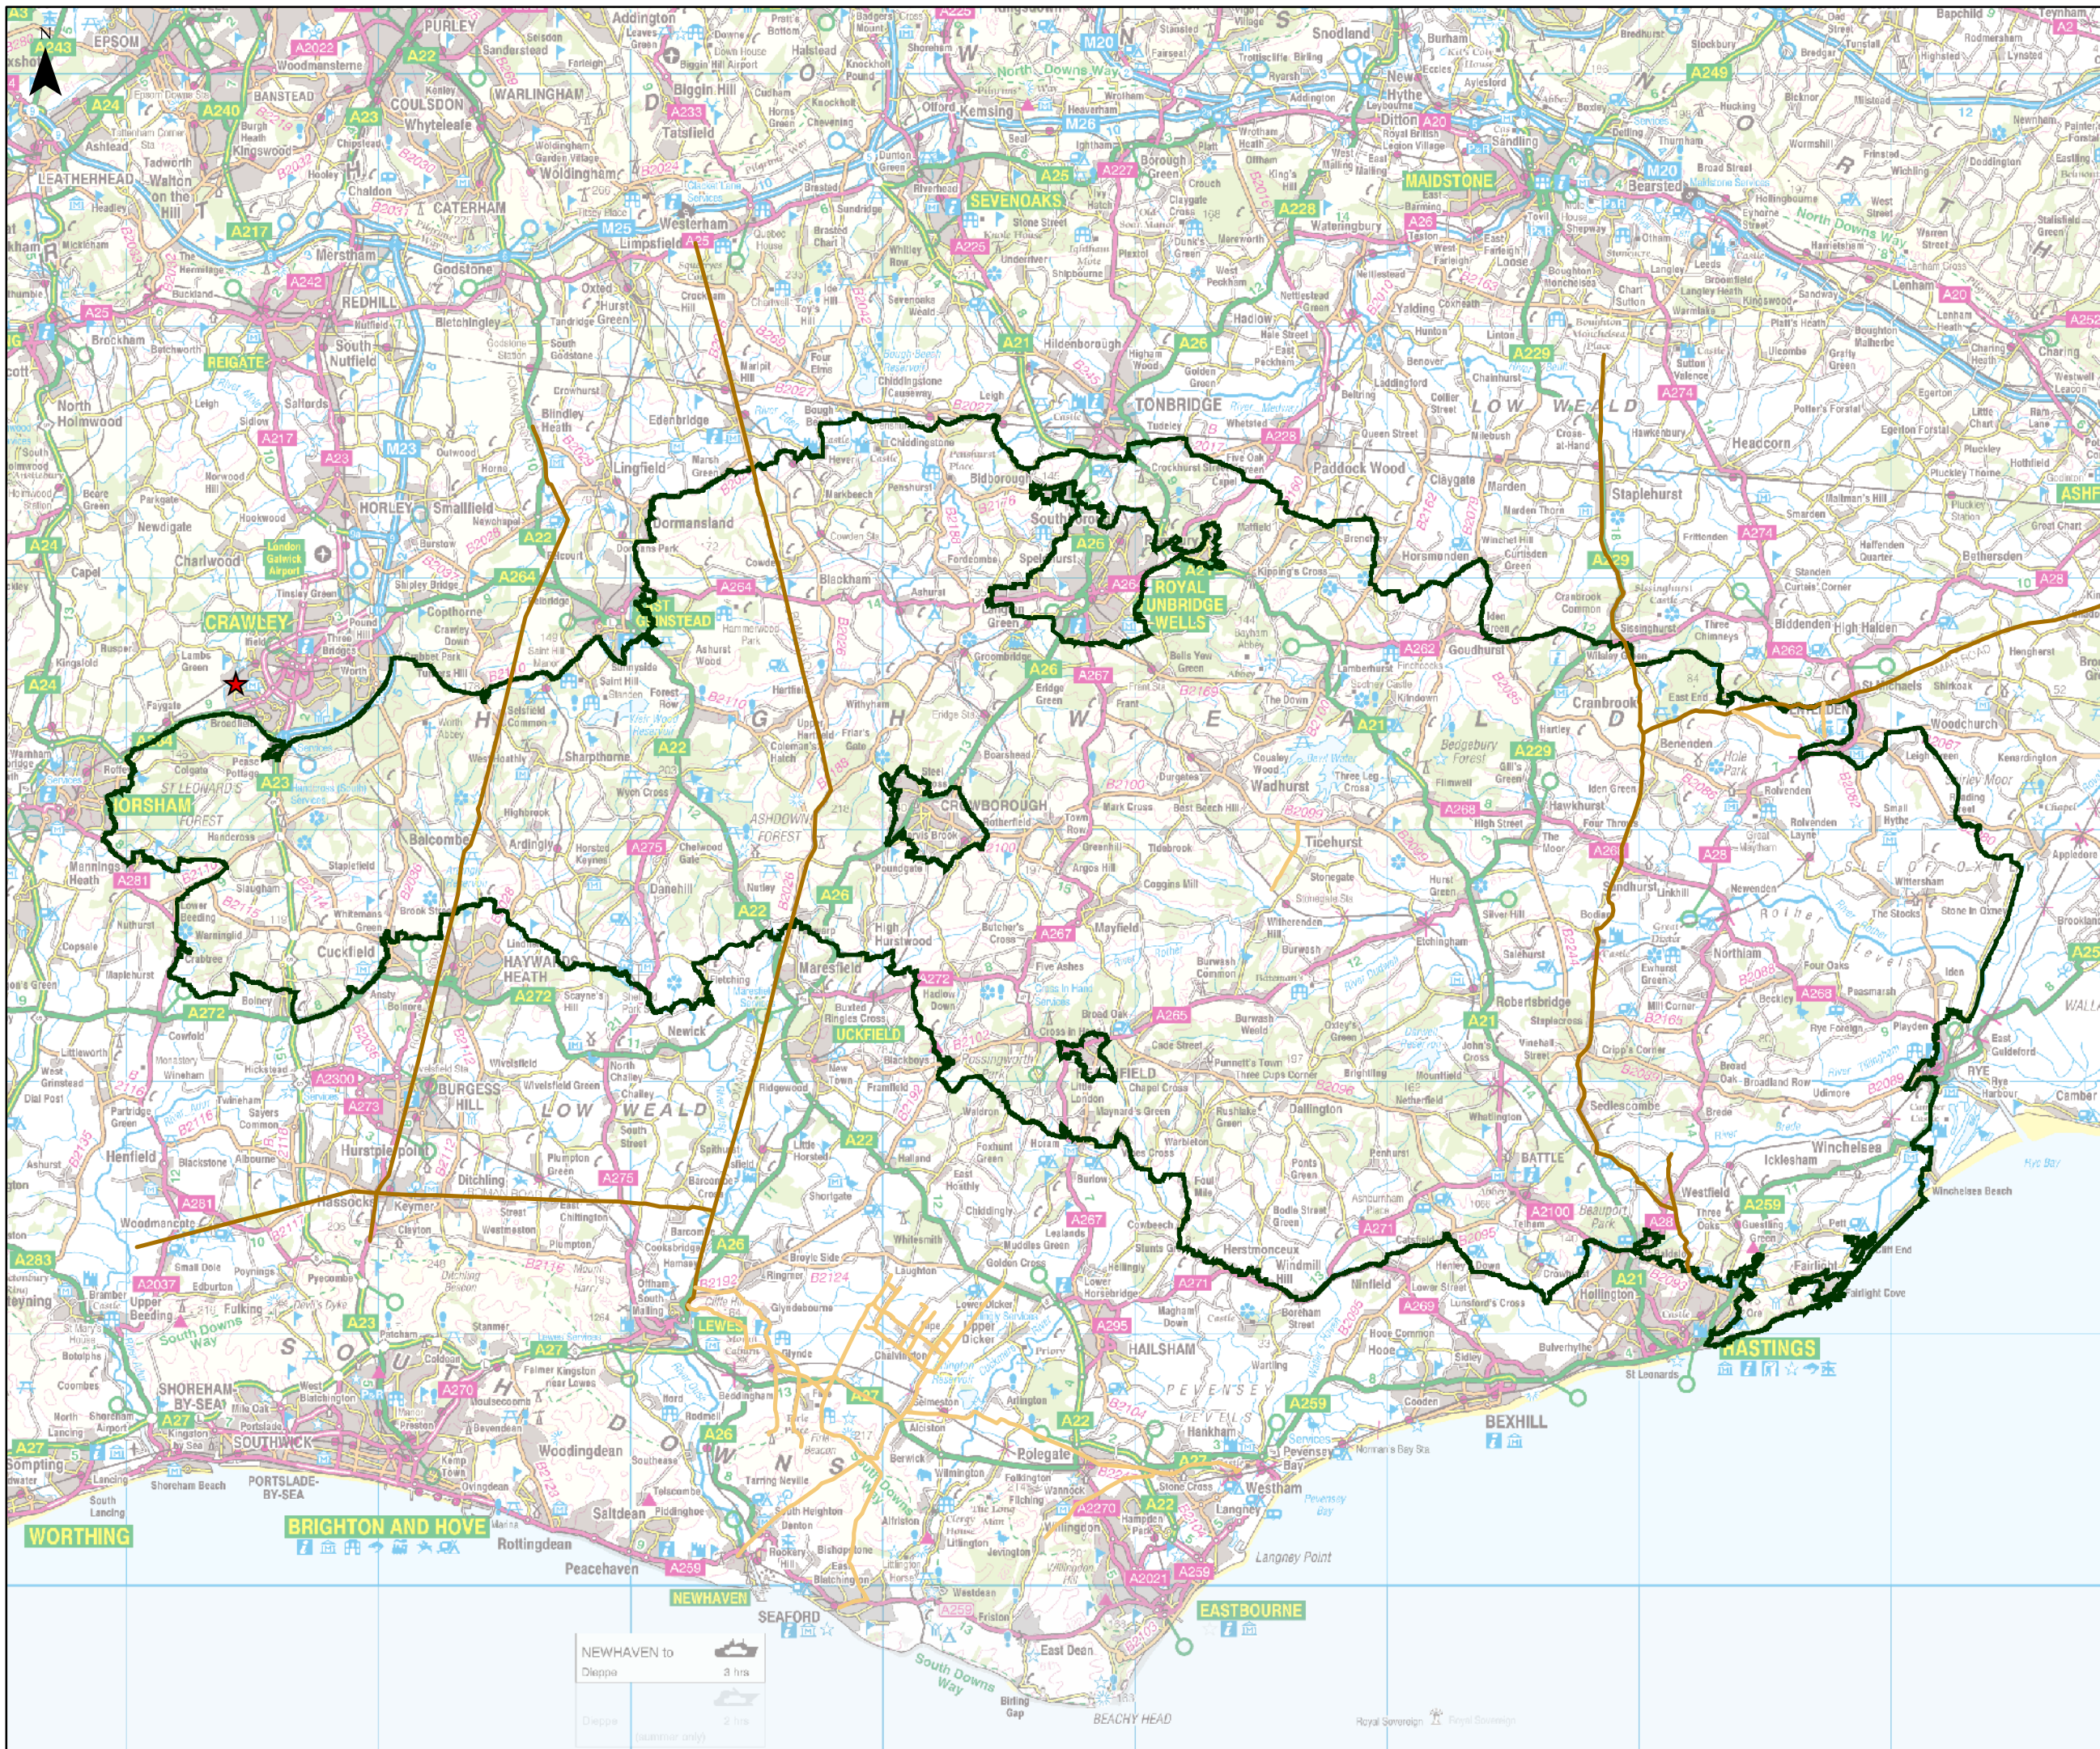

Roman Roads in the High Weald for Waterfield Primary School

Education Resource

Find out about

- ★ Waterfield Primary School
- Roman Roads
- Minor Roman Road
- Roman Road
- High Weald AONB Boundary

Map Produced by the High Weald AONB Unit

www.highweald.org

This map is based upon or reproduced from Ordnance Survey material with the permission of Ordnance Survey on behalf of the Controller of Her Majesty's Stationery Office © Crown copyright. Unauthorised reproduction infringes Crown copyright and may lead to prosecution or civil proceedings.

Kent	County Council	-	100019238	(2012)
East Sussex	County Council	-	100019601	(2012)
West Sussex	County Council	-	100018485	(2012)
Surrey	County Council	-	100019613	(2012)

NEWHAVEN to		3 hrs
Dieppe		2 hrs
Dieppe		(summer only)