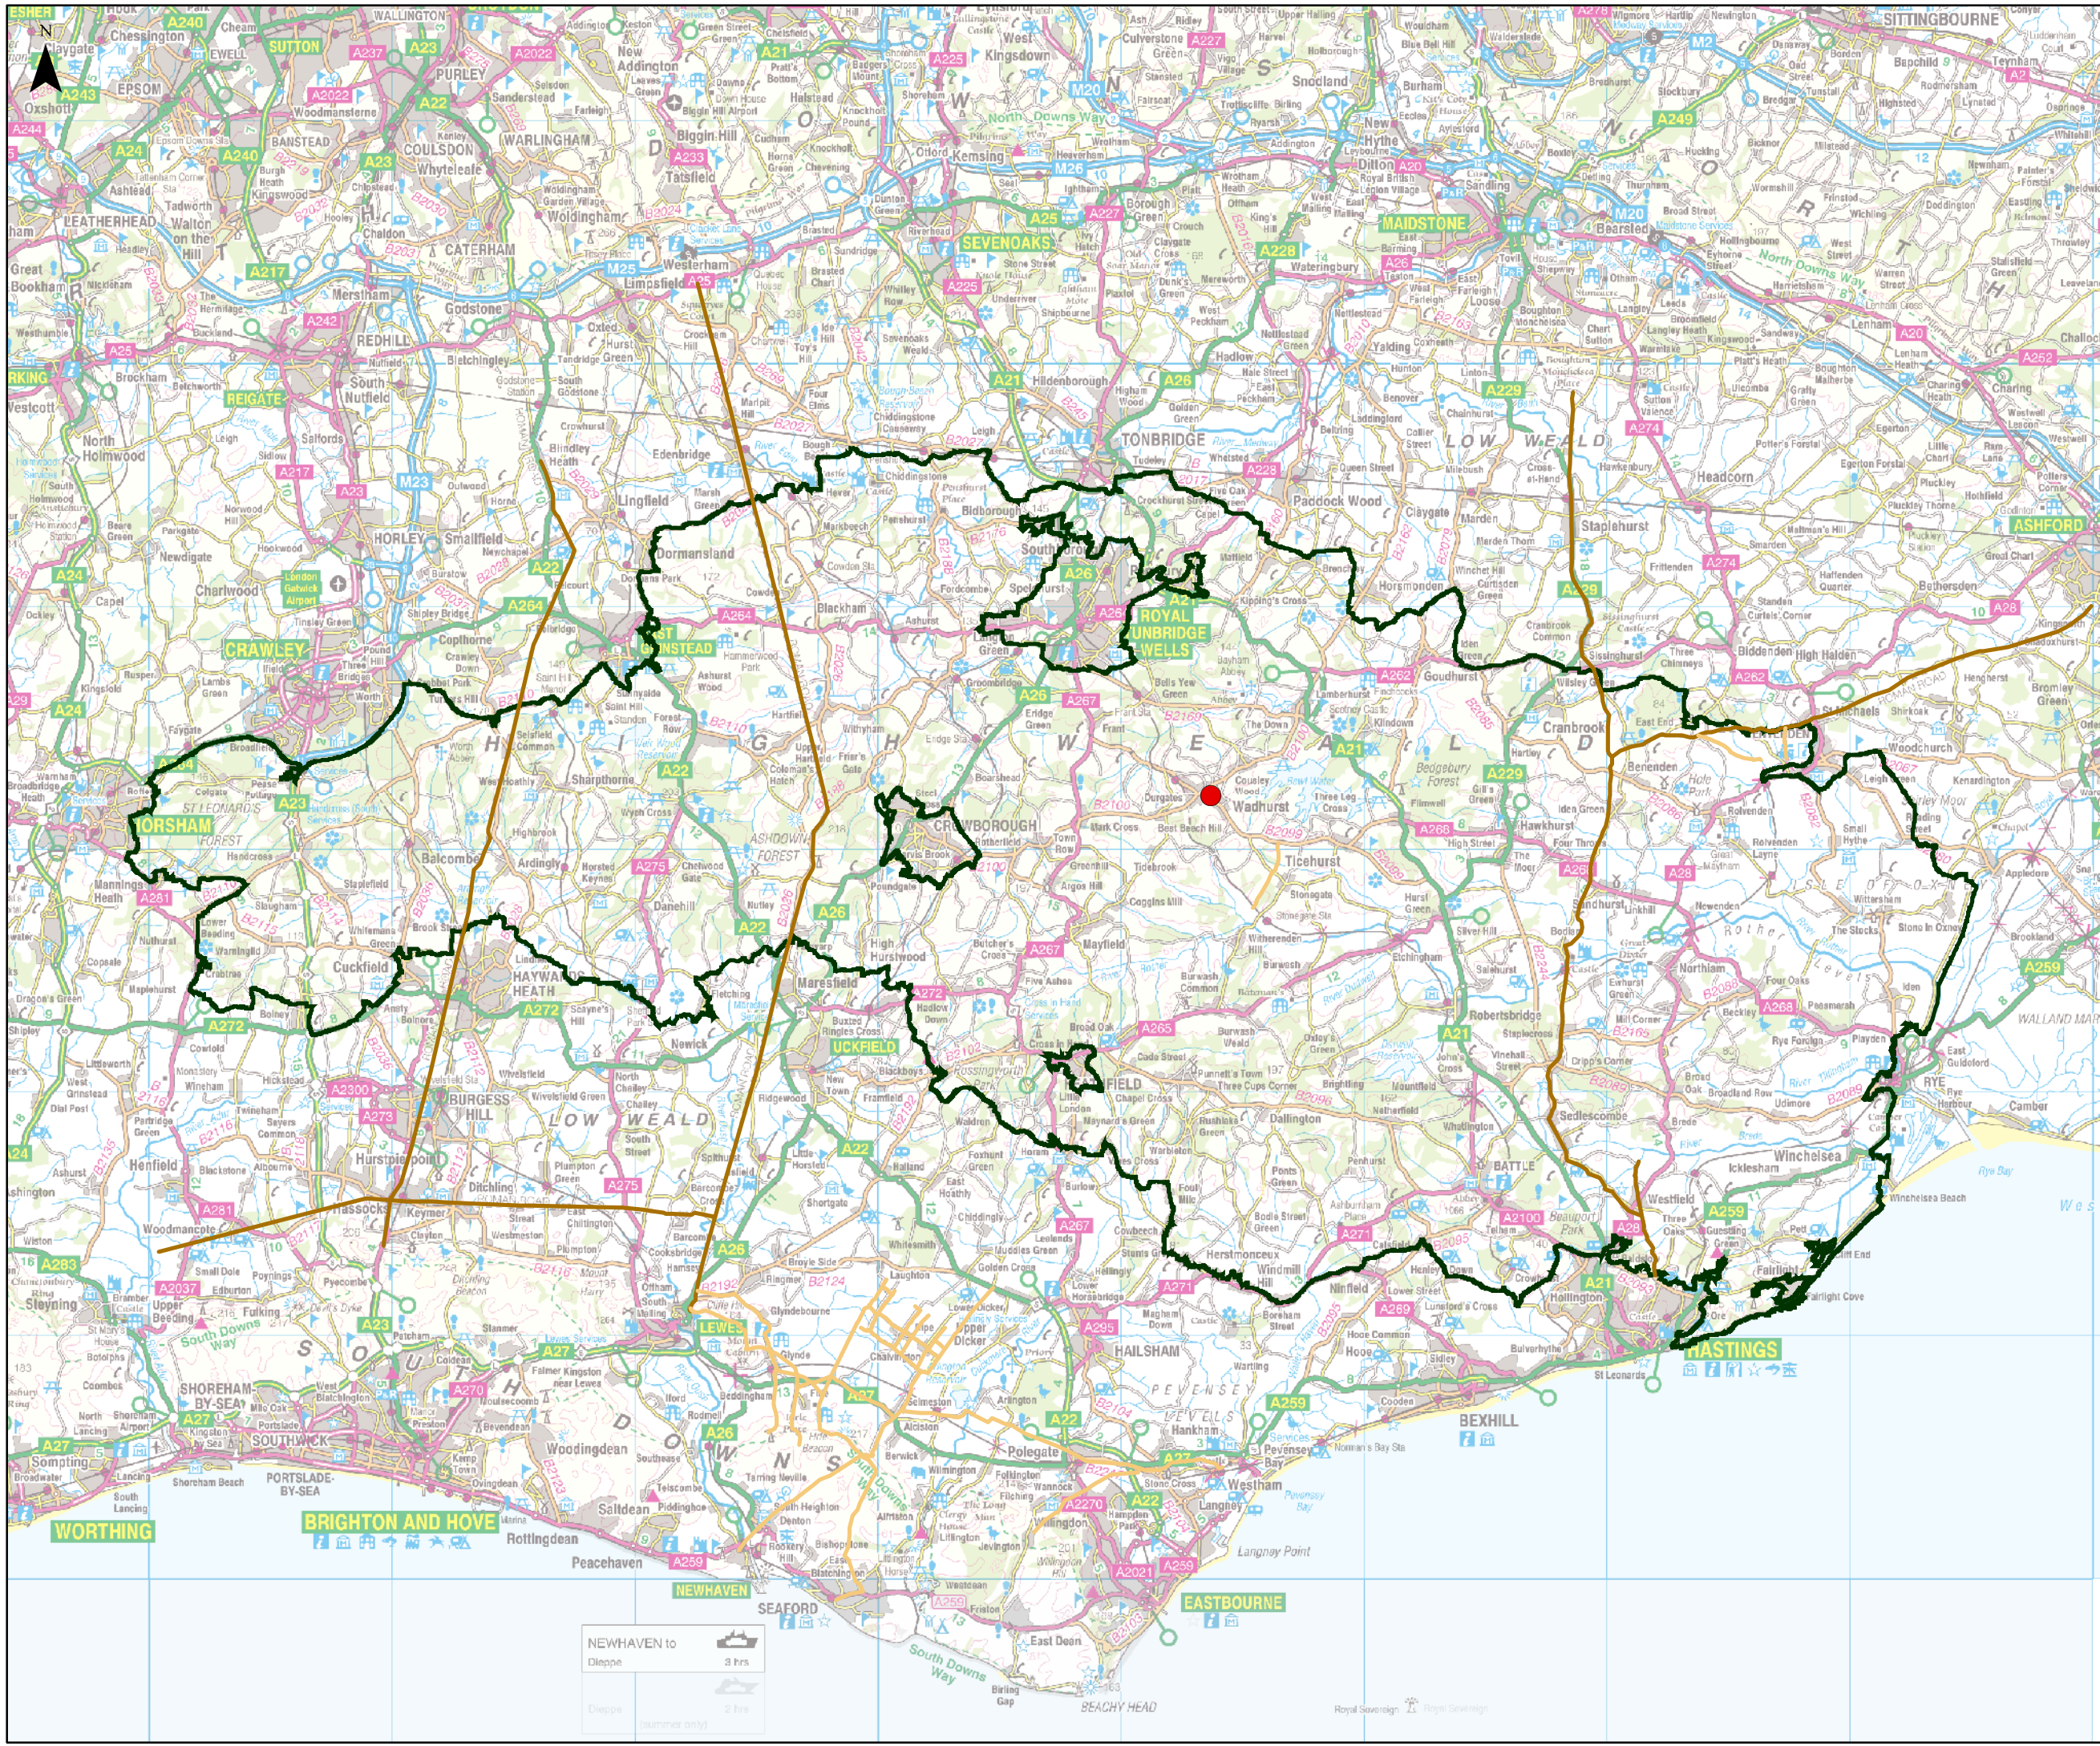

# Roman Roads in the High Weald for Wadhurst CEP School

Find out about

### KEY

- Wadhurst CEP School
- Roman Roads
- Minor Roman Road
- Roman Road
- High Weald AONB Boundary

Map Produced by the High Weald AONB Unit

[www.highweald.org](http://www.highweald.org)

This map is based upon or reproduced from Ordnance Survey material with the permission of Ordnance Survey on behalf of the Controller of Her Majesty's Stationery Office © Crown copyright. Unauthorised reproduction infringes Crown copyright and may lead to prosecution or civil proceedings.

Kent	County Council	100019238	(2010)
East Sussex	County Council	100019601	(2010)
West Sussex	County Council	100018485	(2010)
Surrey	County Council	100019613	(2010)

NEWHAVEN to		3 hrs
Dieppe		2 hrs
Dieppe		(summer only)