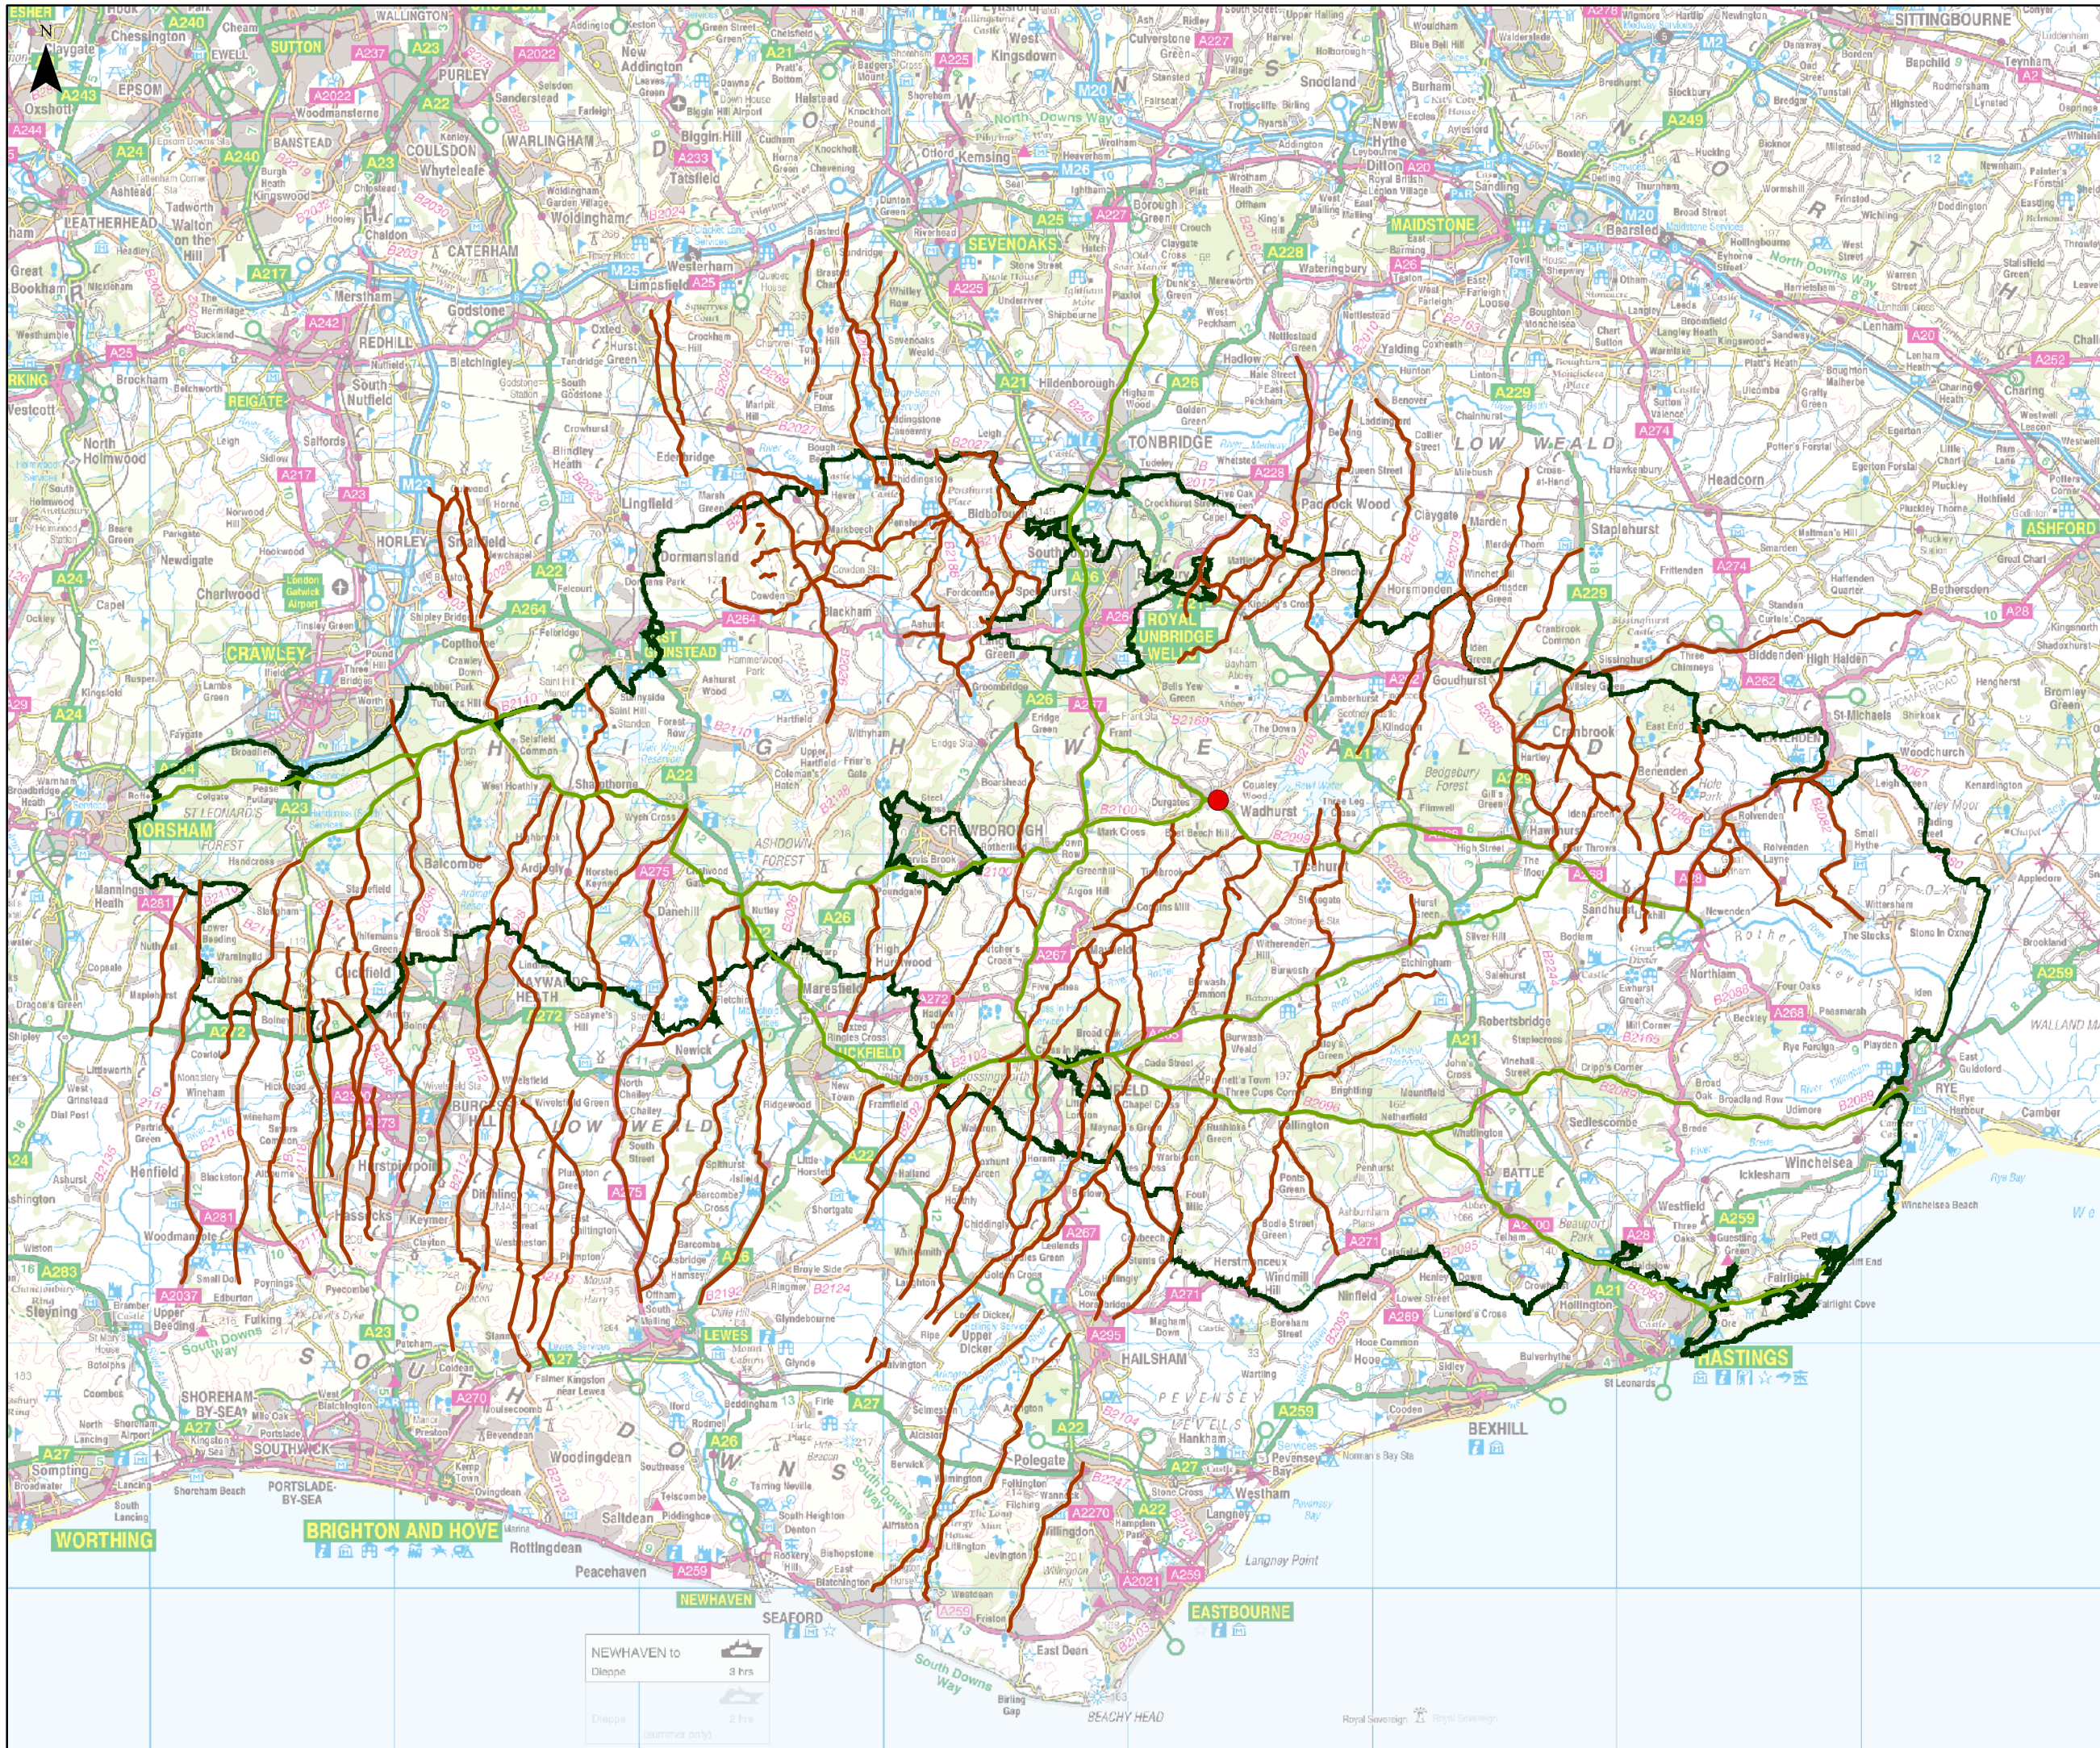

Drove Roads in the High Weald for Wadhurst CEP School

Education Resource

Find out about

KEY

- Wadhurst CEP School
- Drove Roads**
- Drove
- Track
- High Weald AONB Boundary

Map Produced by the High Weald AONB Unit

www.highweald.org

This map is based upon or reproduced from Ordnance Survey material with the permission of Ordnance Survey on behalf of the Controller of Her Majesty's Stationery Office © Crown copyright. Unauthorised reproduction infringes Crown copyright and may lead to prosecution or civil proceedings.

Kent	County Council	100019238	(2010)
East Sussex	County Council	100019601	(2010)
West Sussex	County Council	100018485	(2010)
Surrey	County Council	100019613	(2010)

NEWHAVEN to
Dieppe 3 hrs
Dieppe (summer only) 2 hrs