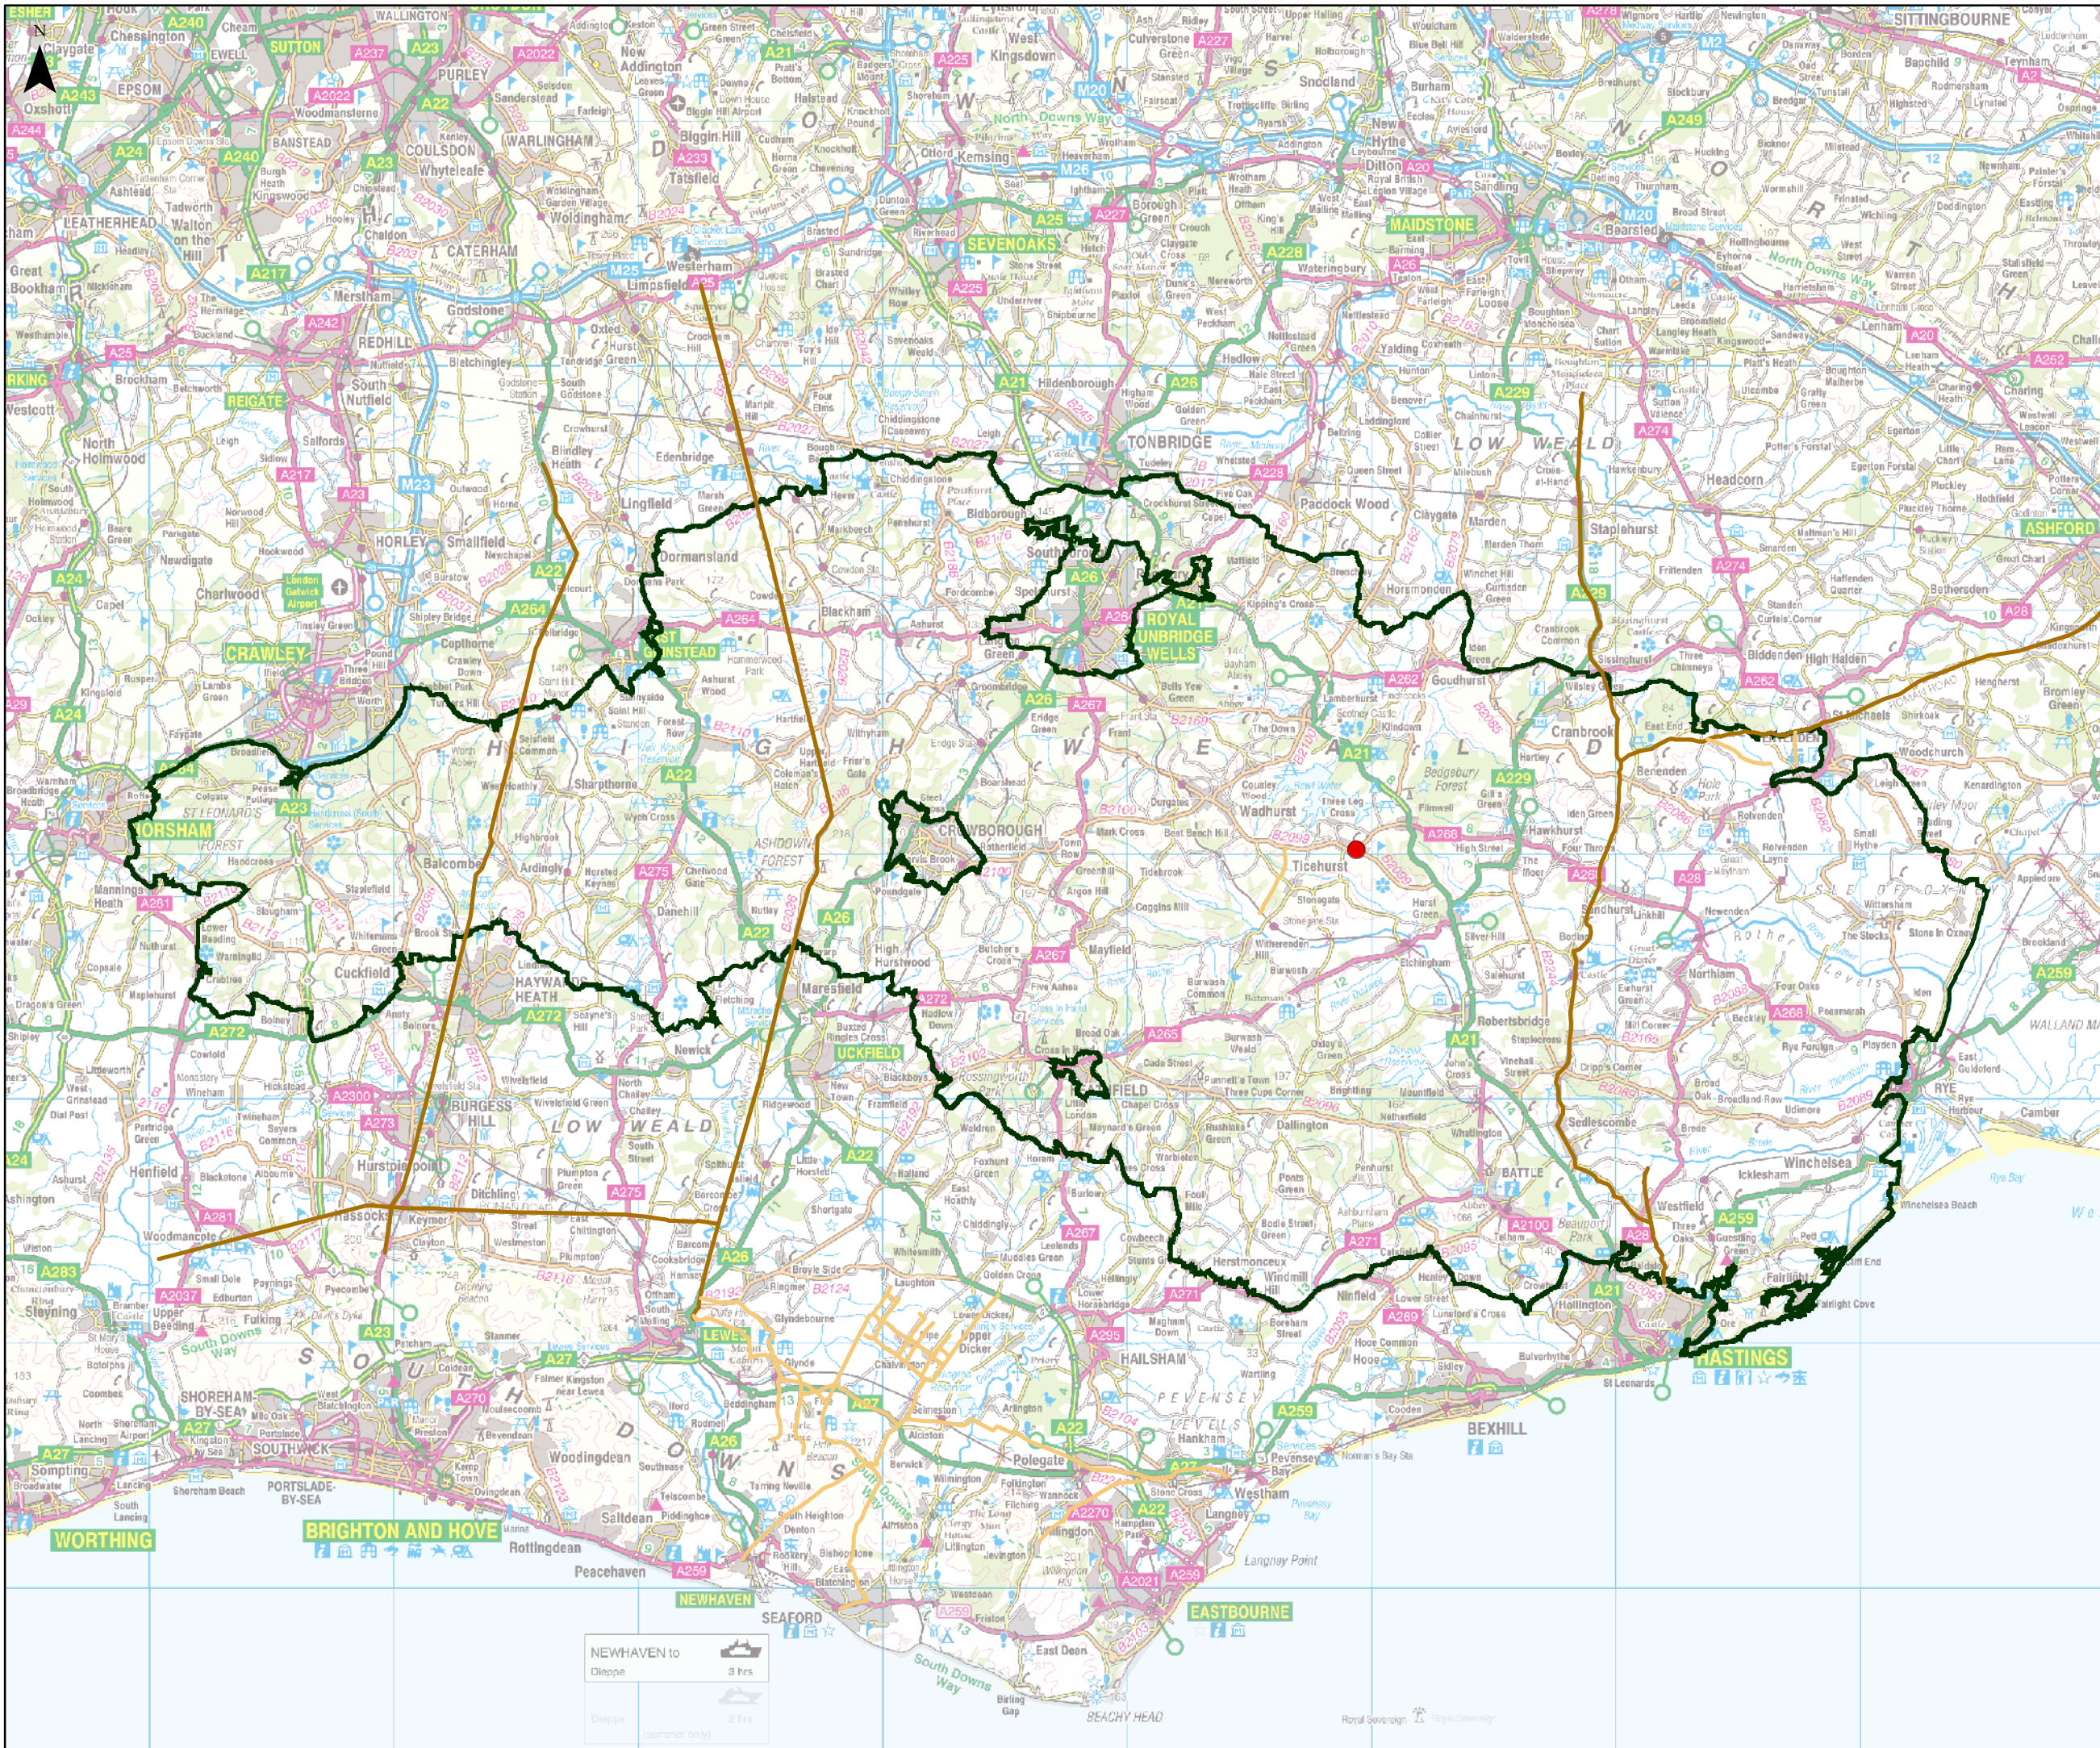

# Roman Roads in the High Weald for Ticehurst & Flimwell CEP School

Find out about

KEY

- Ticehurst & Flimwell CEP School
- Roman Roads
- Minor Roman Road
- Roman Road
- High Weald AONB Boundary

Map Produced by the High Weald AONB Unit

[www.highweald.org](http://www.highweald.org)

This map is based upon or reproduced from Ordnance Survey material with the permission of Ordnance Survey on behalf of the Controller of Her Majesty's Stationery Office © Crown copyright. Unauthorised reproduction infringes Crown copyright and may lead to prosecution or civil proceedings.

Kent	County Council	100019238	(2009)
East Sussex	County Council	100019601	(2009)
West Sussex	County Council	100018485	(2009)
Surrey	County Council	100019613	(2009)

NEWHAVEN to		3 hrs
Dieppe		2 hrs (summer only)