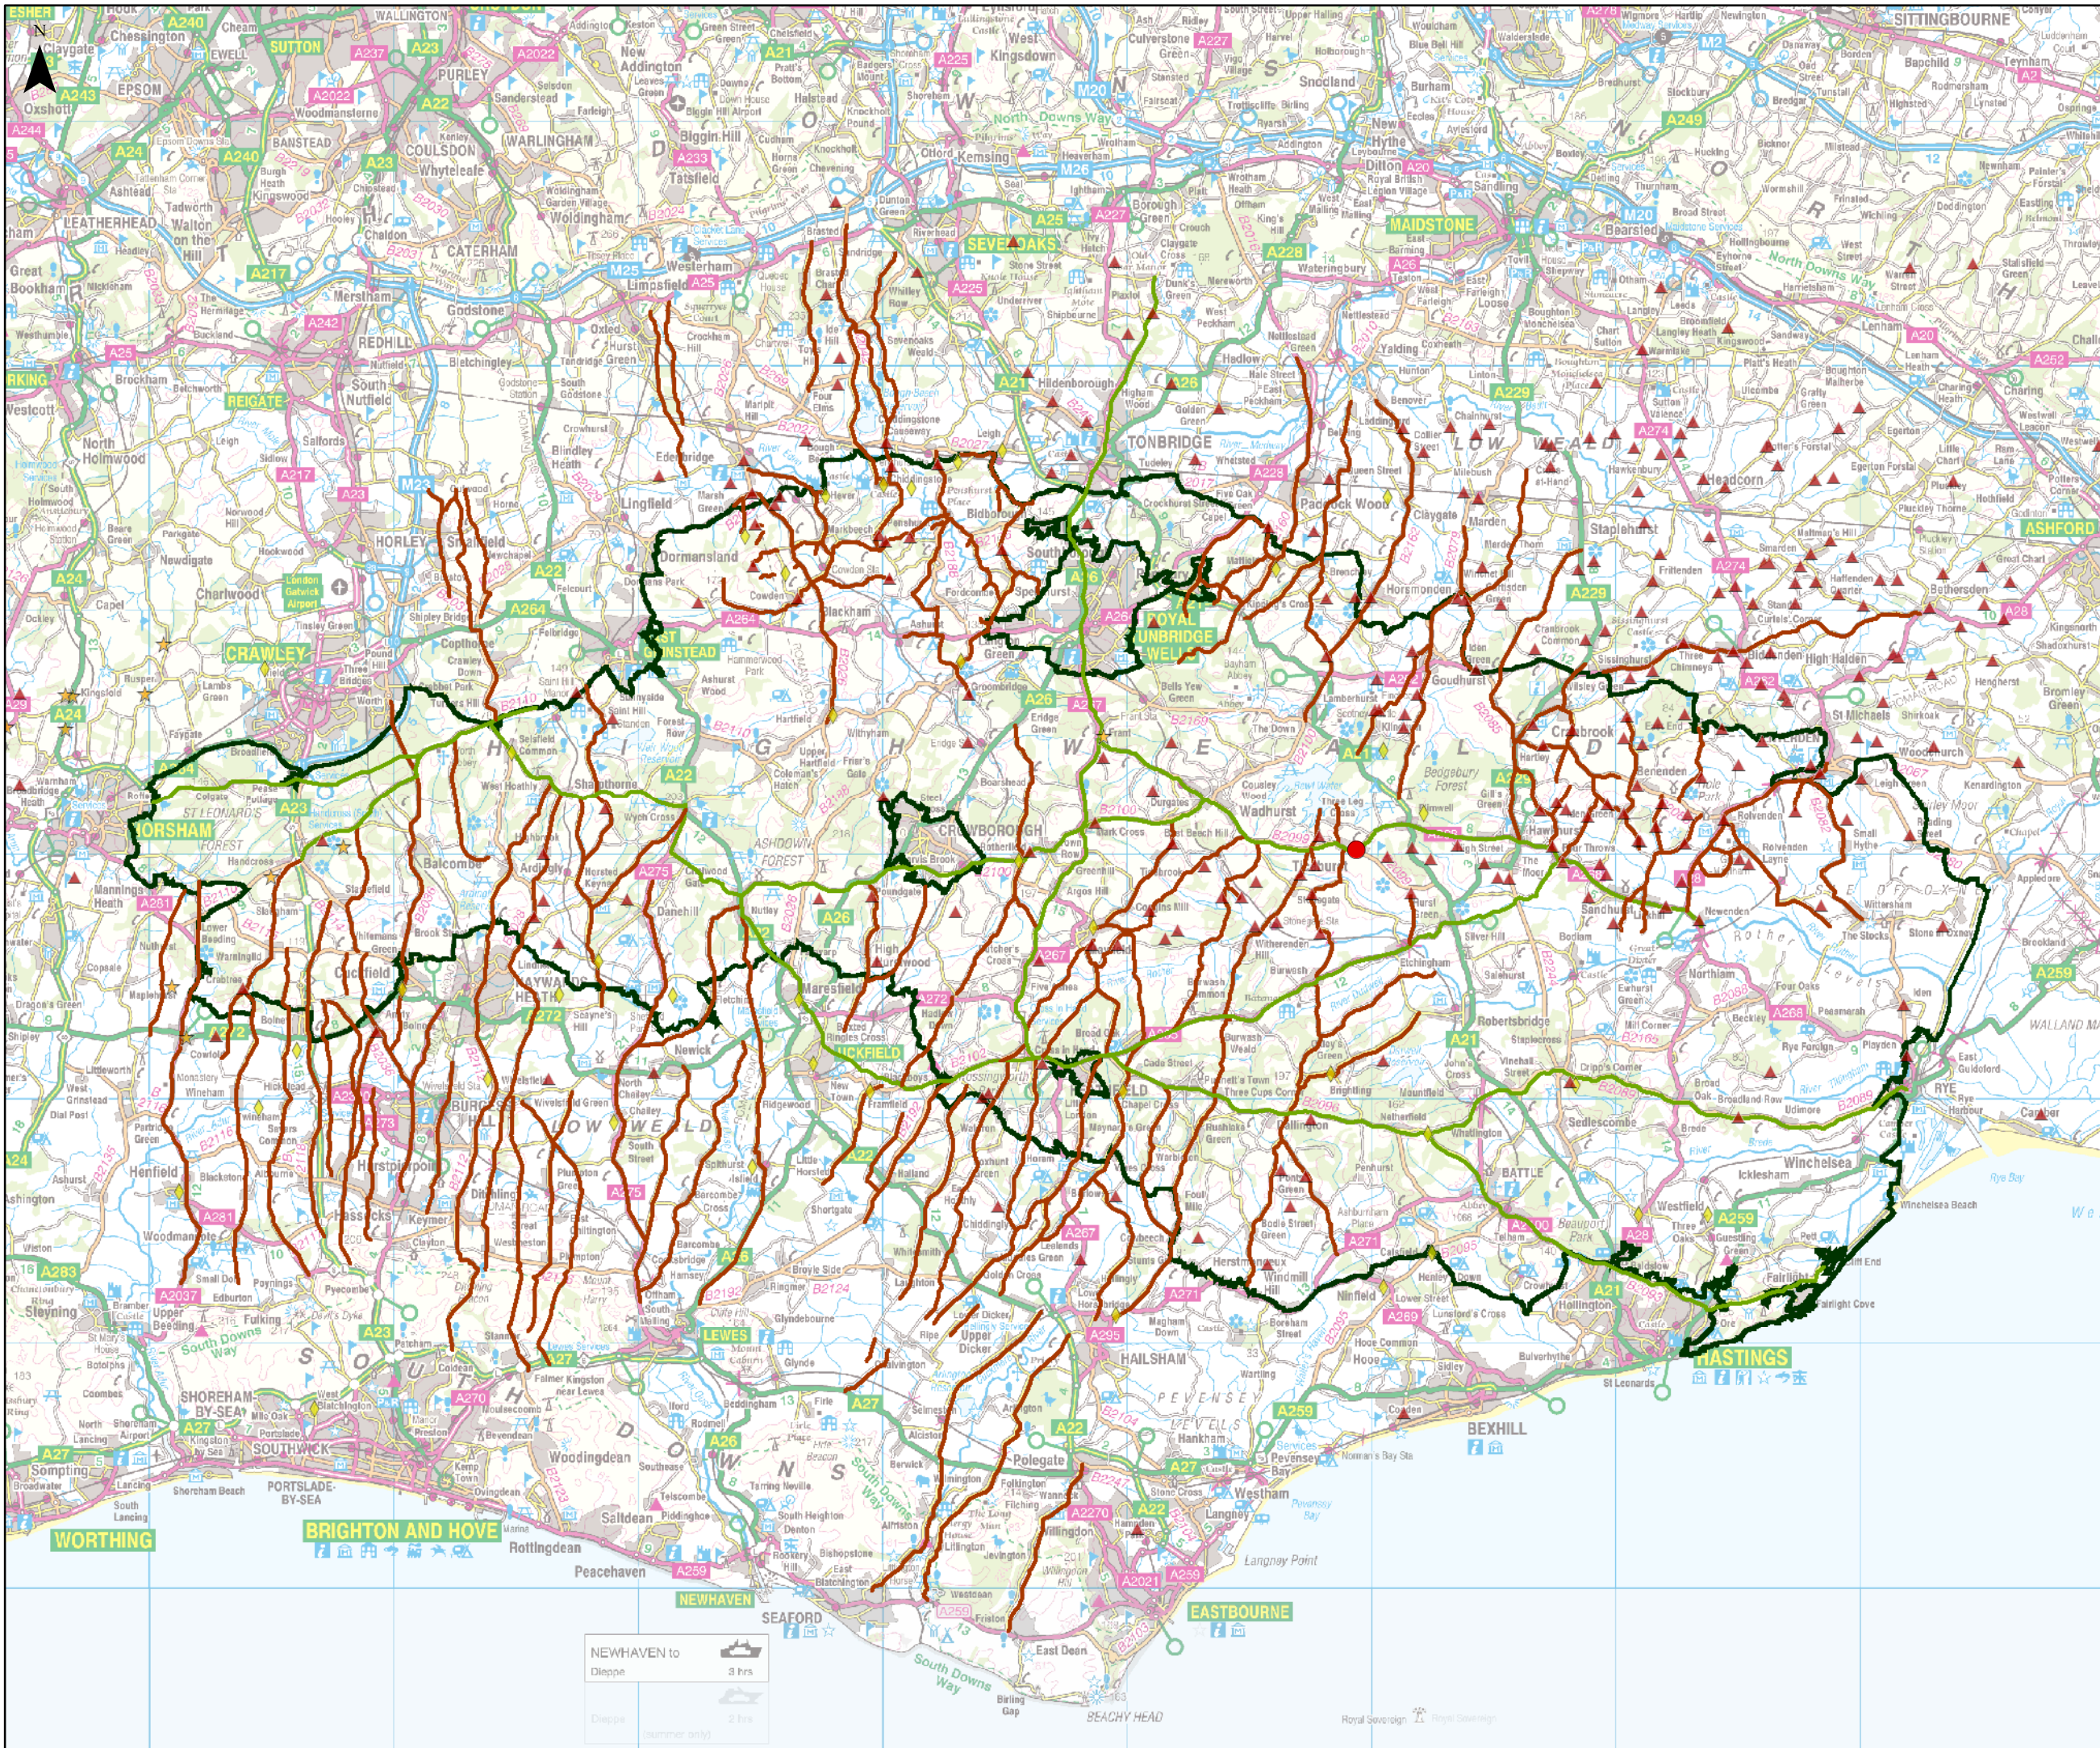

# Drove Roads in the High Weald for Ticehurst & Flimwell CEP School

Education Resource

Find out about

KEY

- Ticehurst & Flimwell CEP School
- ▲ 'den Place Names
- ◆ 'feld Place Names
- ★ 'fold Place Names
- Drove Roads**
- Drove
- Track
- High Weald AONB Boundary

Map Produced by the High Weald AONB Unit

[www.highweald.org](http://www.highweald.org)

This map is based upon or reproduced from Ordnance Survey material with the permission of Ordnance Survey on behalf of the Controller of Her Majesty's Stationery Office © Crown copyright. Unauthorised reproduction infringes Crown copyright and may lead to prosecution or civil proceedings.

Kent	County Council	100019238	(2009)
East Sussex	County Council	100019601	(2009)
West Sussex	County Council	100018485	(2009)
Surrey	County Council	100019613	(2009)

NEWHAVEN to Dieppe 3 hrs  
Dieppe (summer only) 2 hrs