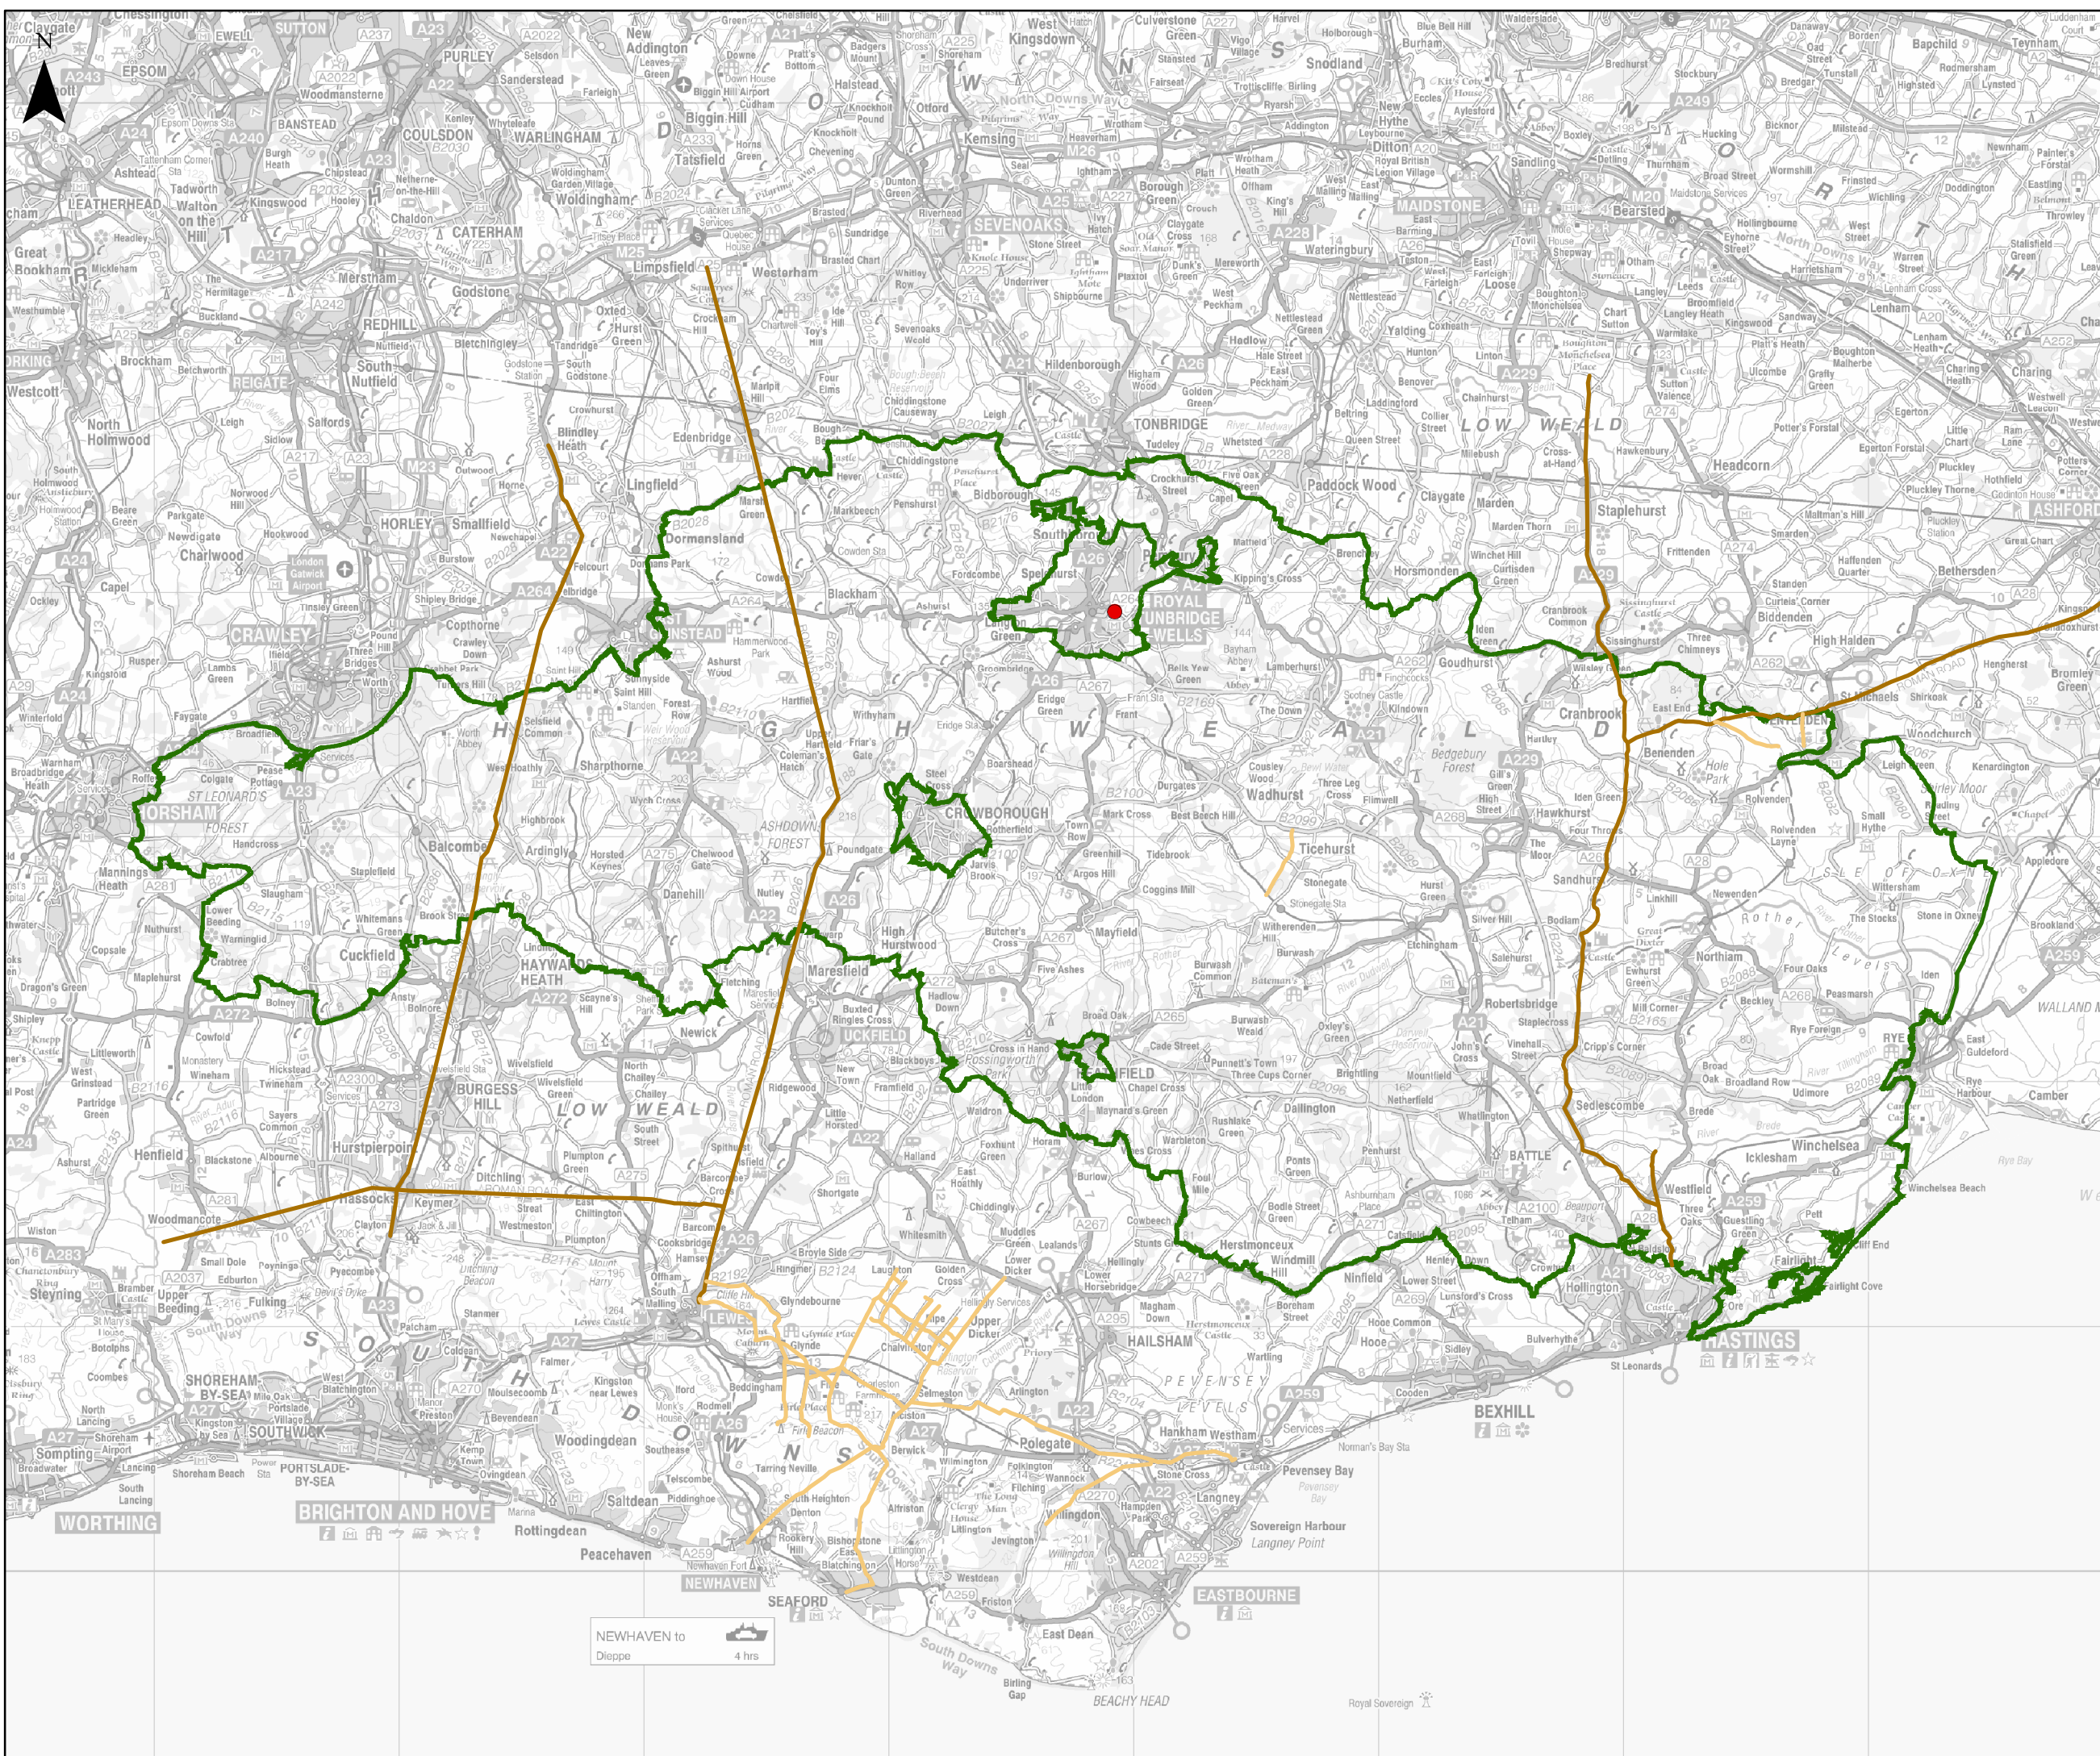

Roman Roads in the High Weald for St. Peter's CEP School

Education Resource

Find out about

KEY

- St. Peter's CEP School
- Roman Roads
- Minor Roman Road
- Roman Road
- High Weald AONB Boundary

Date: 20/04/2009

Map Produced by the High Weald
AONB Unit
www.highweald.org

This map is based upon or reproduced from Ordnance Survey material with the permission of Ordnance Survey on behalf of the Controller of Her Majesty's Stationery Office © Crown copyright. Unauthorised reproduction infringes Crown copyright and may lead to prosecution or civil proceedings.

Kent	County Council	100019238	(2009)
East Sussex	County Council	100019601	(2009)
West Sussex	County Council	100018485	(2009)
Surrey	County Council	100019613	(2009)

NEWHAVEN to Dieppe 4 hrs