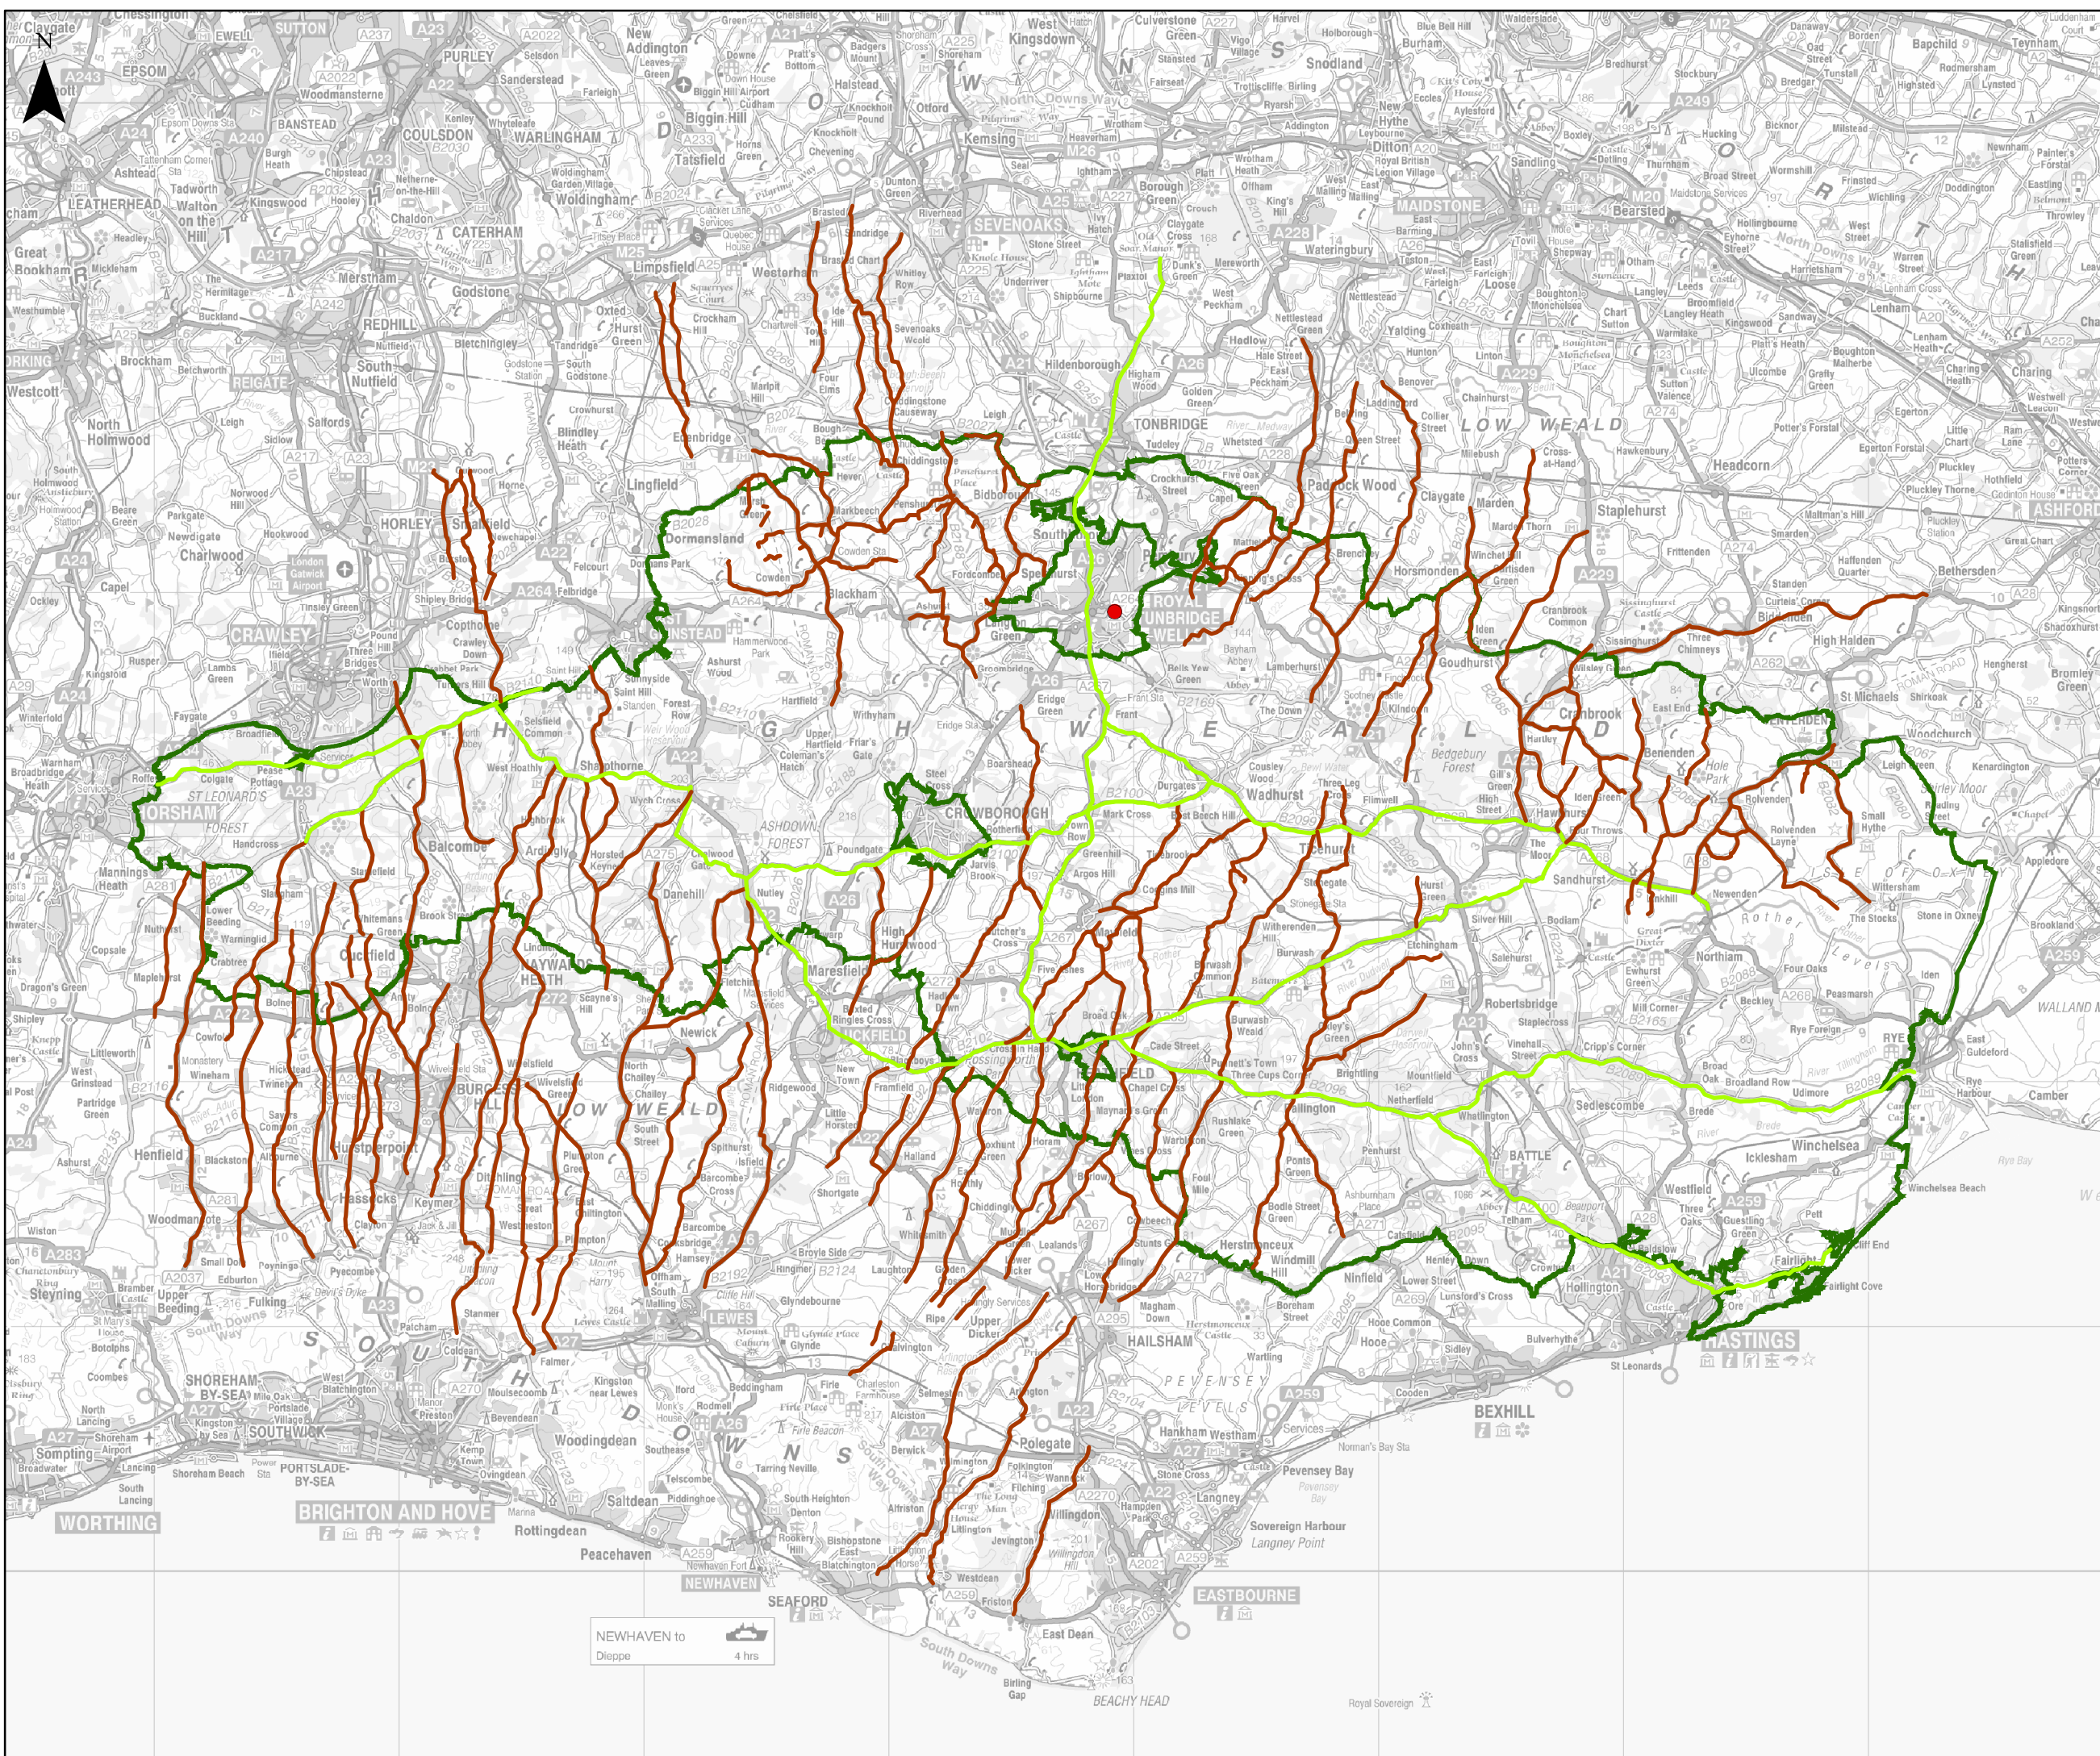

Drove Roads in the High Weald for St. Peter's CEP School

Education Resource

Find out about

KEY

- St. Peter's CEP School
- Drove
- Track
- High Weald AONB Boundary

Date: 20/04/2009

Map Produced by the High Weald AONB Unit
www.highweald.org

NEWHAVEN to Dieppe 4 hrs

This map is based upon or reproduced from Ordnance Survey material with the permission of Ordnance Survey on behalf of the Controller of Her Majesty's Stationery Office © Crown copyright. Unauthorised reproduction infringes Crown copyright and may lead to prosecution or civil proceedings.

Kent	County Council	100019238	(2009)
East Sussex	County Council	100019601	(2009)
West Sussex	County Council	100018485	(2009)
Surrey	County Council	100019613	(2009)