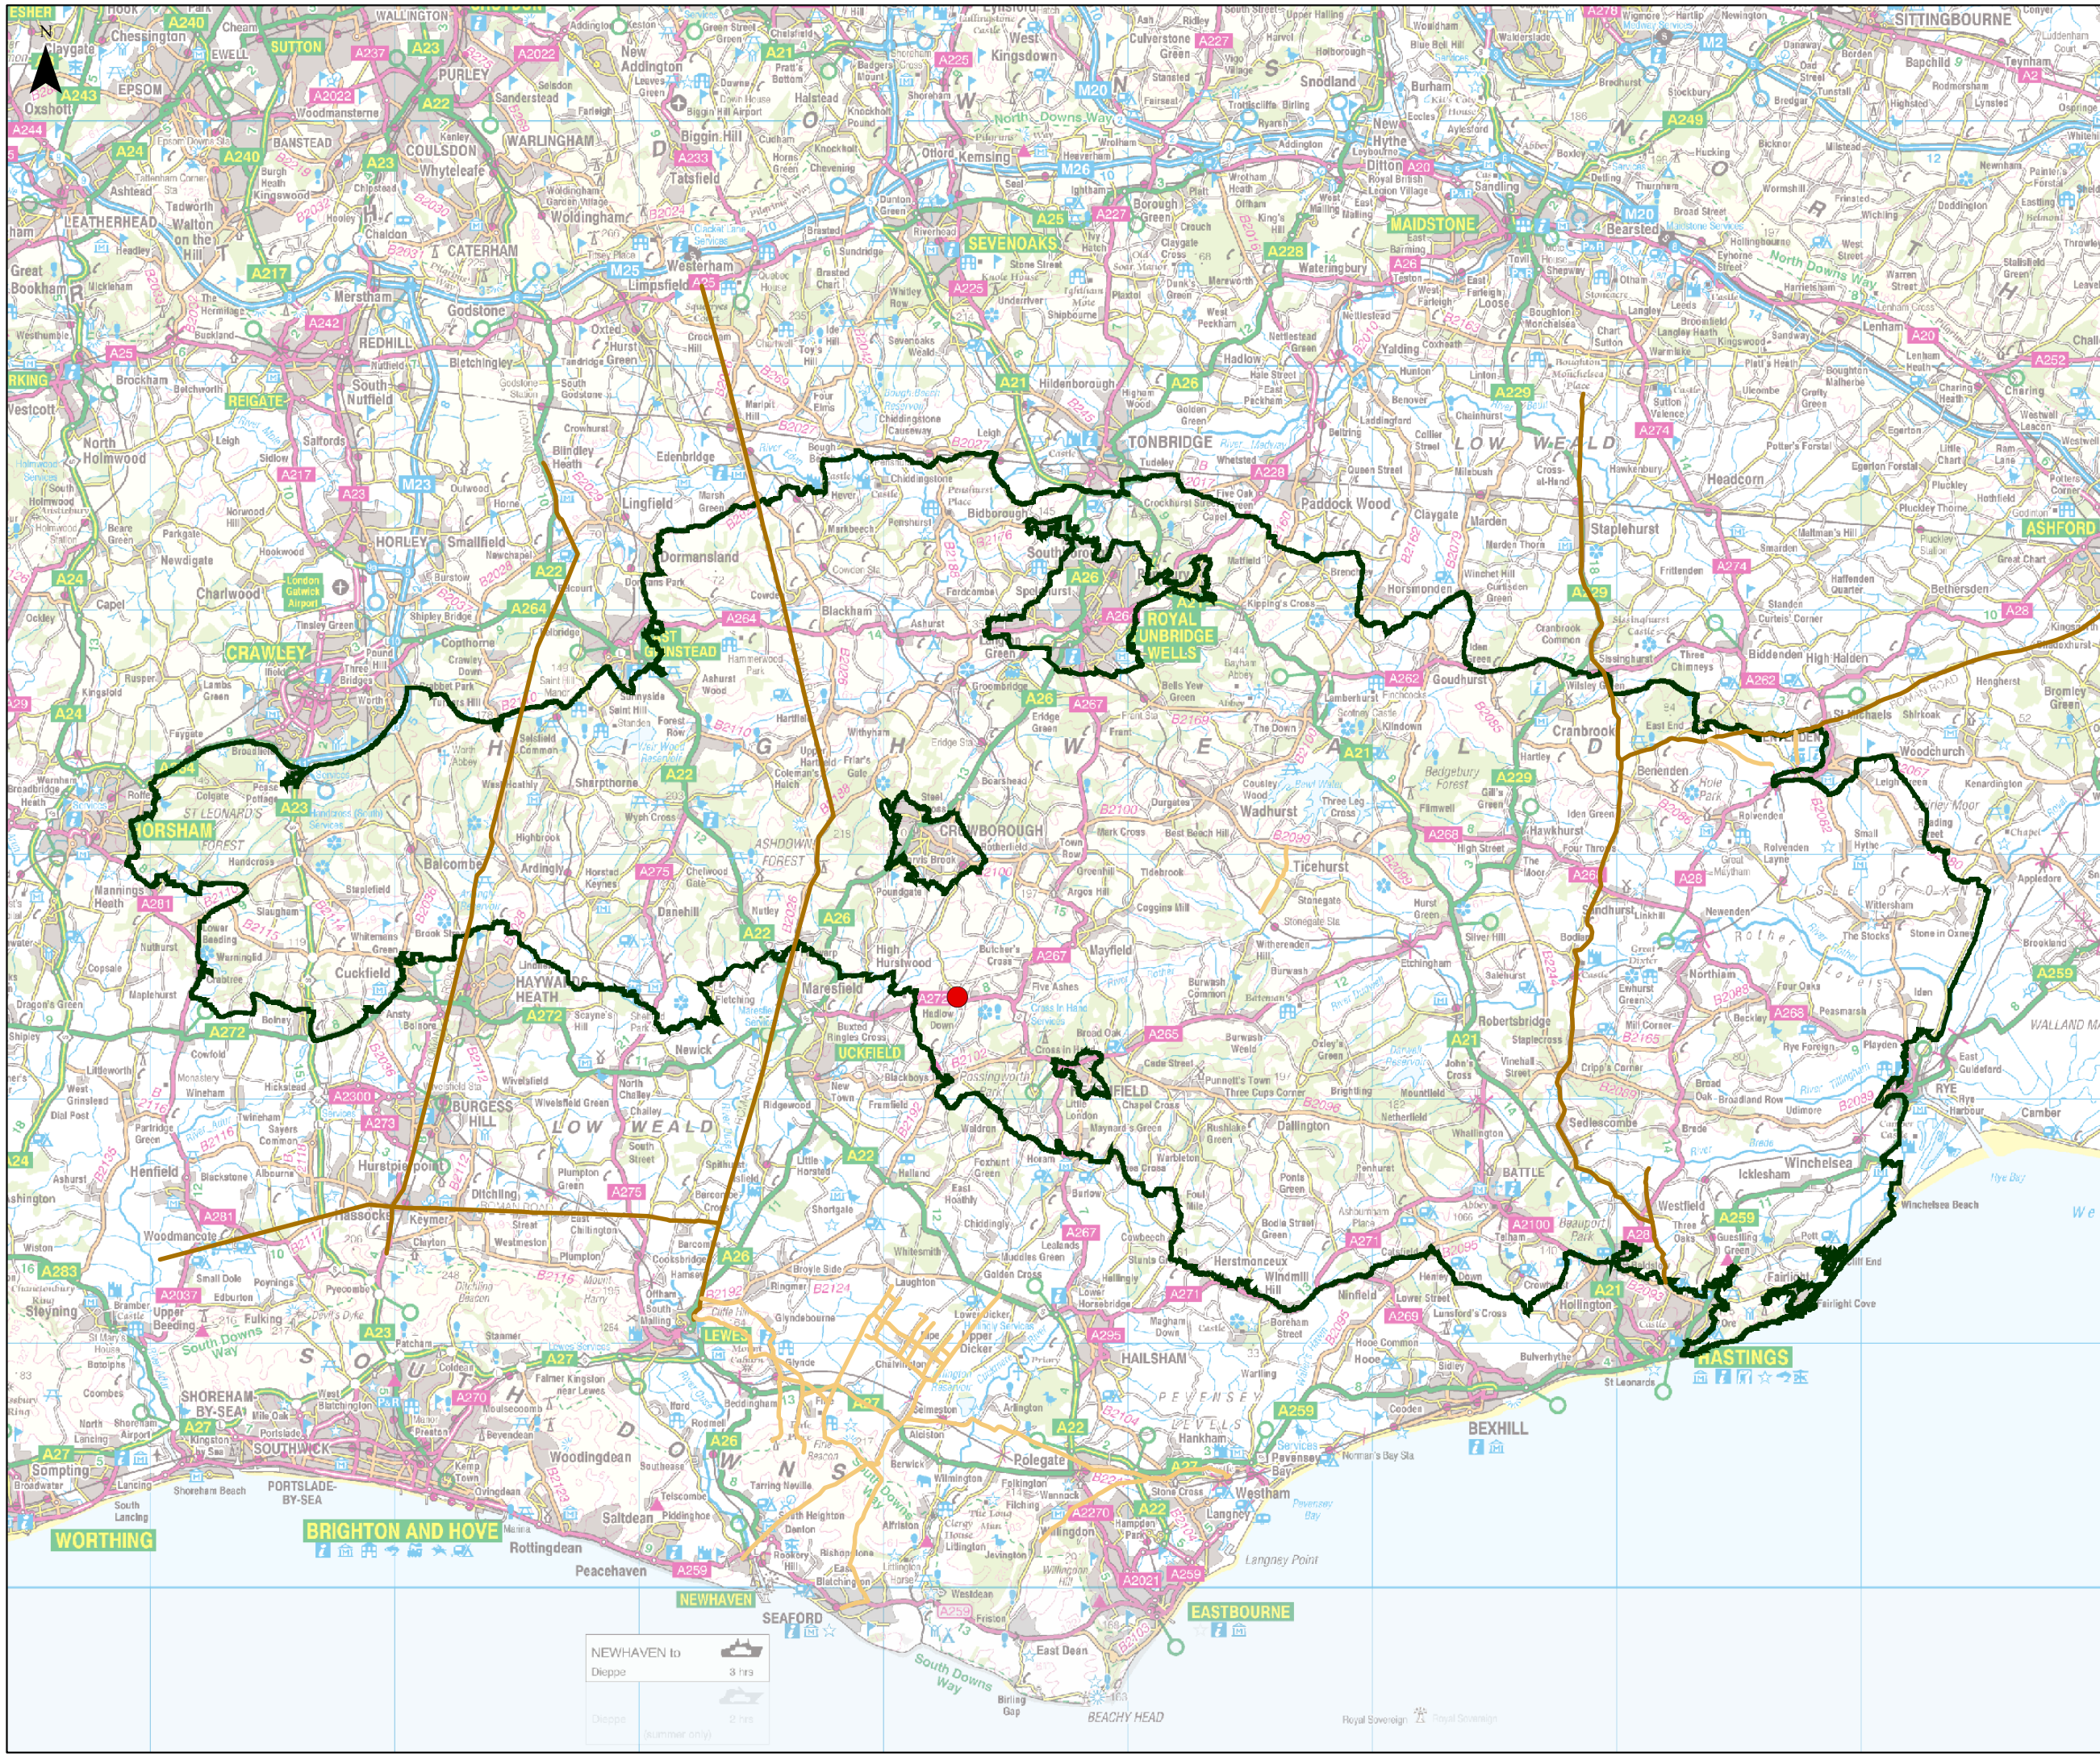

Roman Roads in the High Weald for St. Mark's CEP School

Find out about

KEY

- St Mark's CEP School
- Roman Roads
- Minor Roman Road
- Roman Road
- High Weald AONB Boundary

Map Produced by the High Weald AONB Unit

www.highweald.org

This map is based upon or reproduced from Ordnance Survey material with the permission of Ordnance Survey on behalf of the Controller of Her Majesty's Stationery Office © Crown copyright. Unauthorised reproduction infringes Crown copyright and may lead to prosecution or civil proceedings.

Kent	County Council	100019238	(2010)
East Sussex	County Council	100019601	(2010)
West Sussex	County Council	100018485	(2010)
Surrey	County Council	100019613	(2010)

NEWHAVEN to		3 hrs
Dieppe		2 hrs
		(summer only)