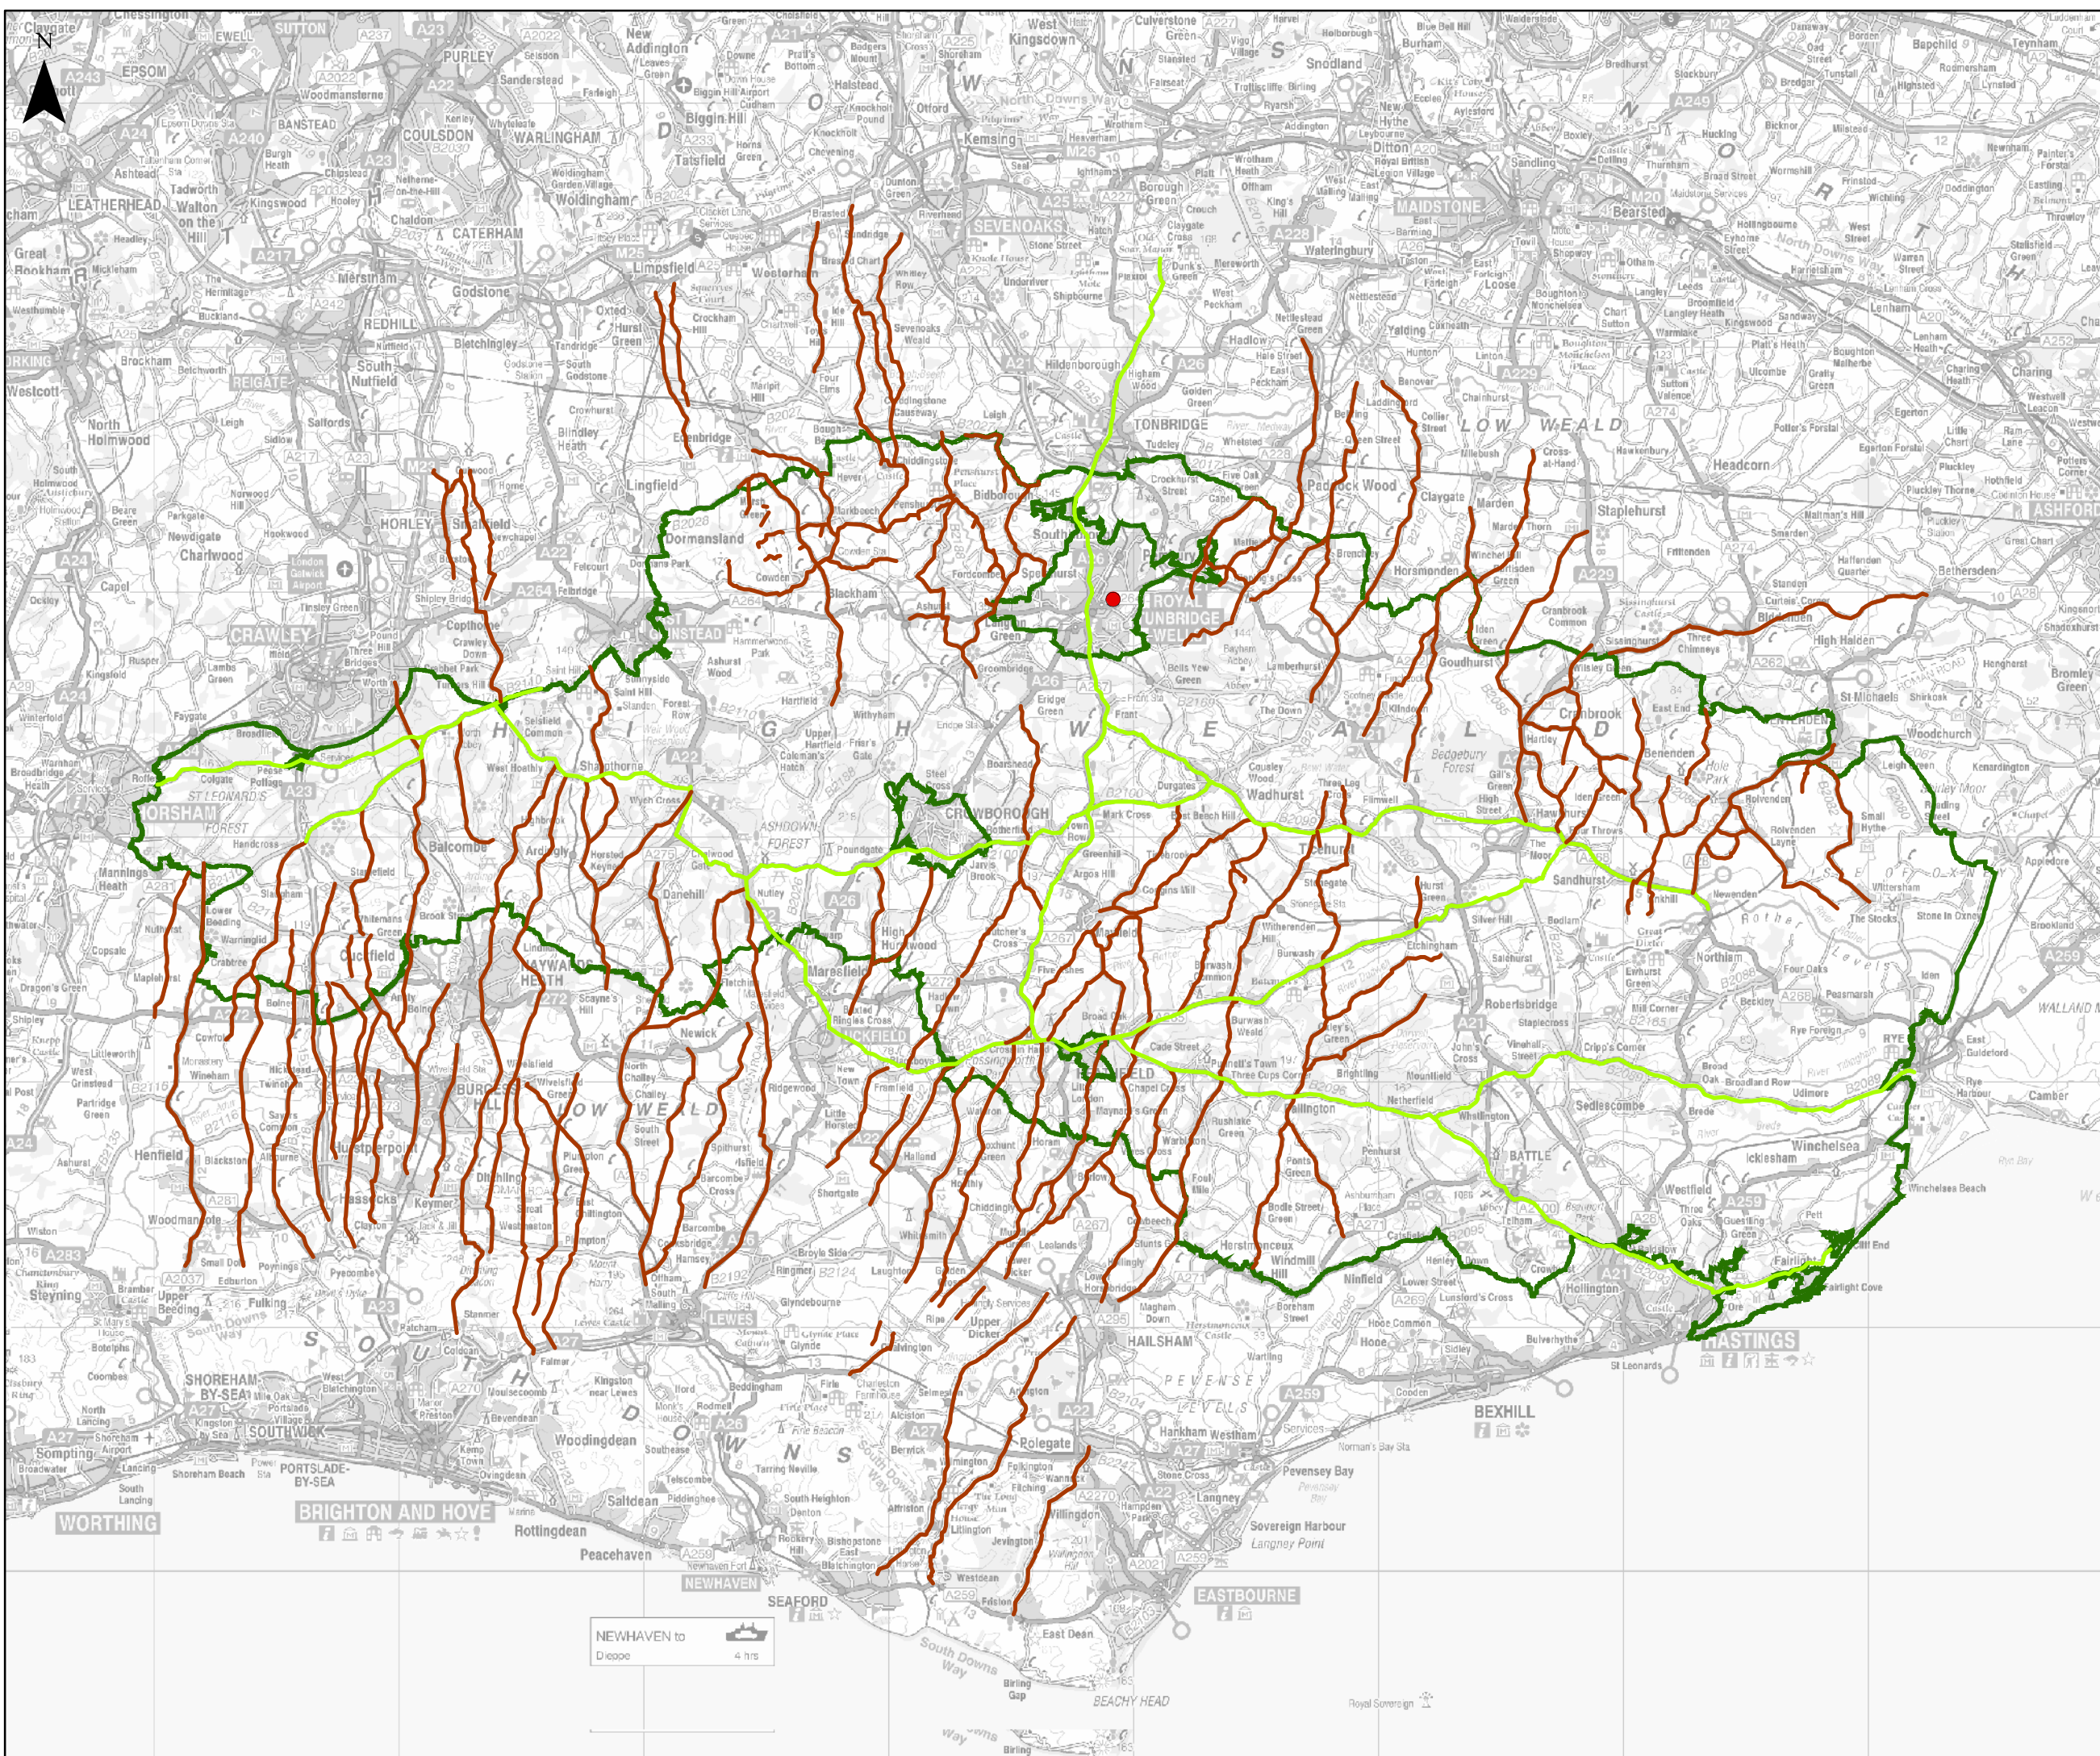

Drove Roads in the High Weald for St. James' CEP School

Education Resource

Find out about

KEY

- St. James' CEP School
- Drove
- Track
- High Weald AONB Boundary

Date: 09/03/2009

Map Produced by the High Weald
AONB Unit
www.highweald.org

This map is based upon or reproduced from Ordnance Survey material with the permission of Ordnance Survey on behalf of the Controller of Her Majesty's Stationery Office © Crown copyright. Unauthorised reproduction infringes Crown copyright and may lead to prosecution or civil proceedings.

Kent	County Council	100019238	(2009)
East Sussex	County Council	100019601	(2009)
West Sussex	County Council	100018485	(2009)
Surrey	County Council	100019613	(2009)

NEWHAVEN to
Drove 4 hrs