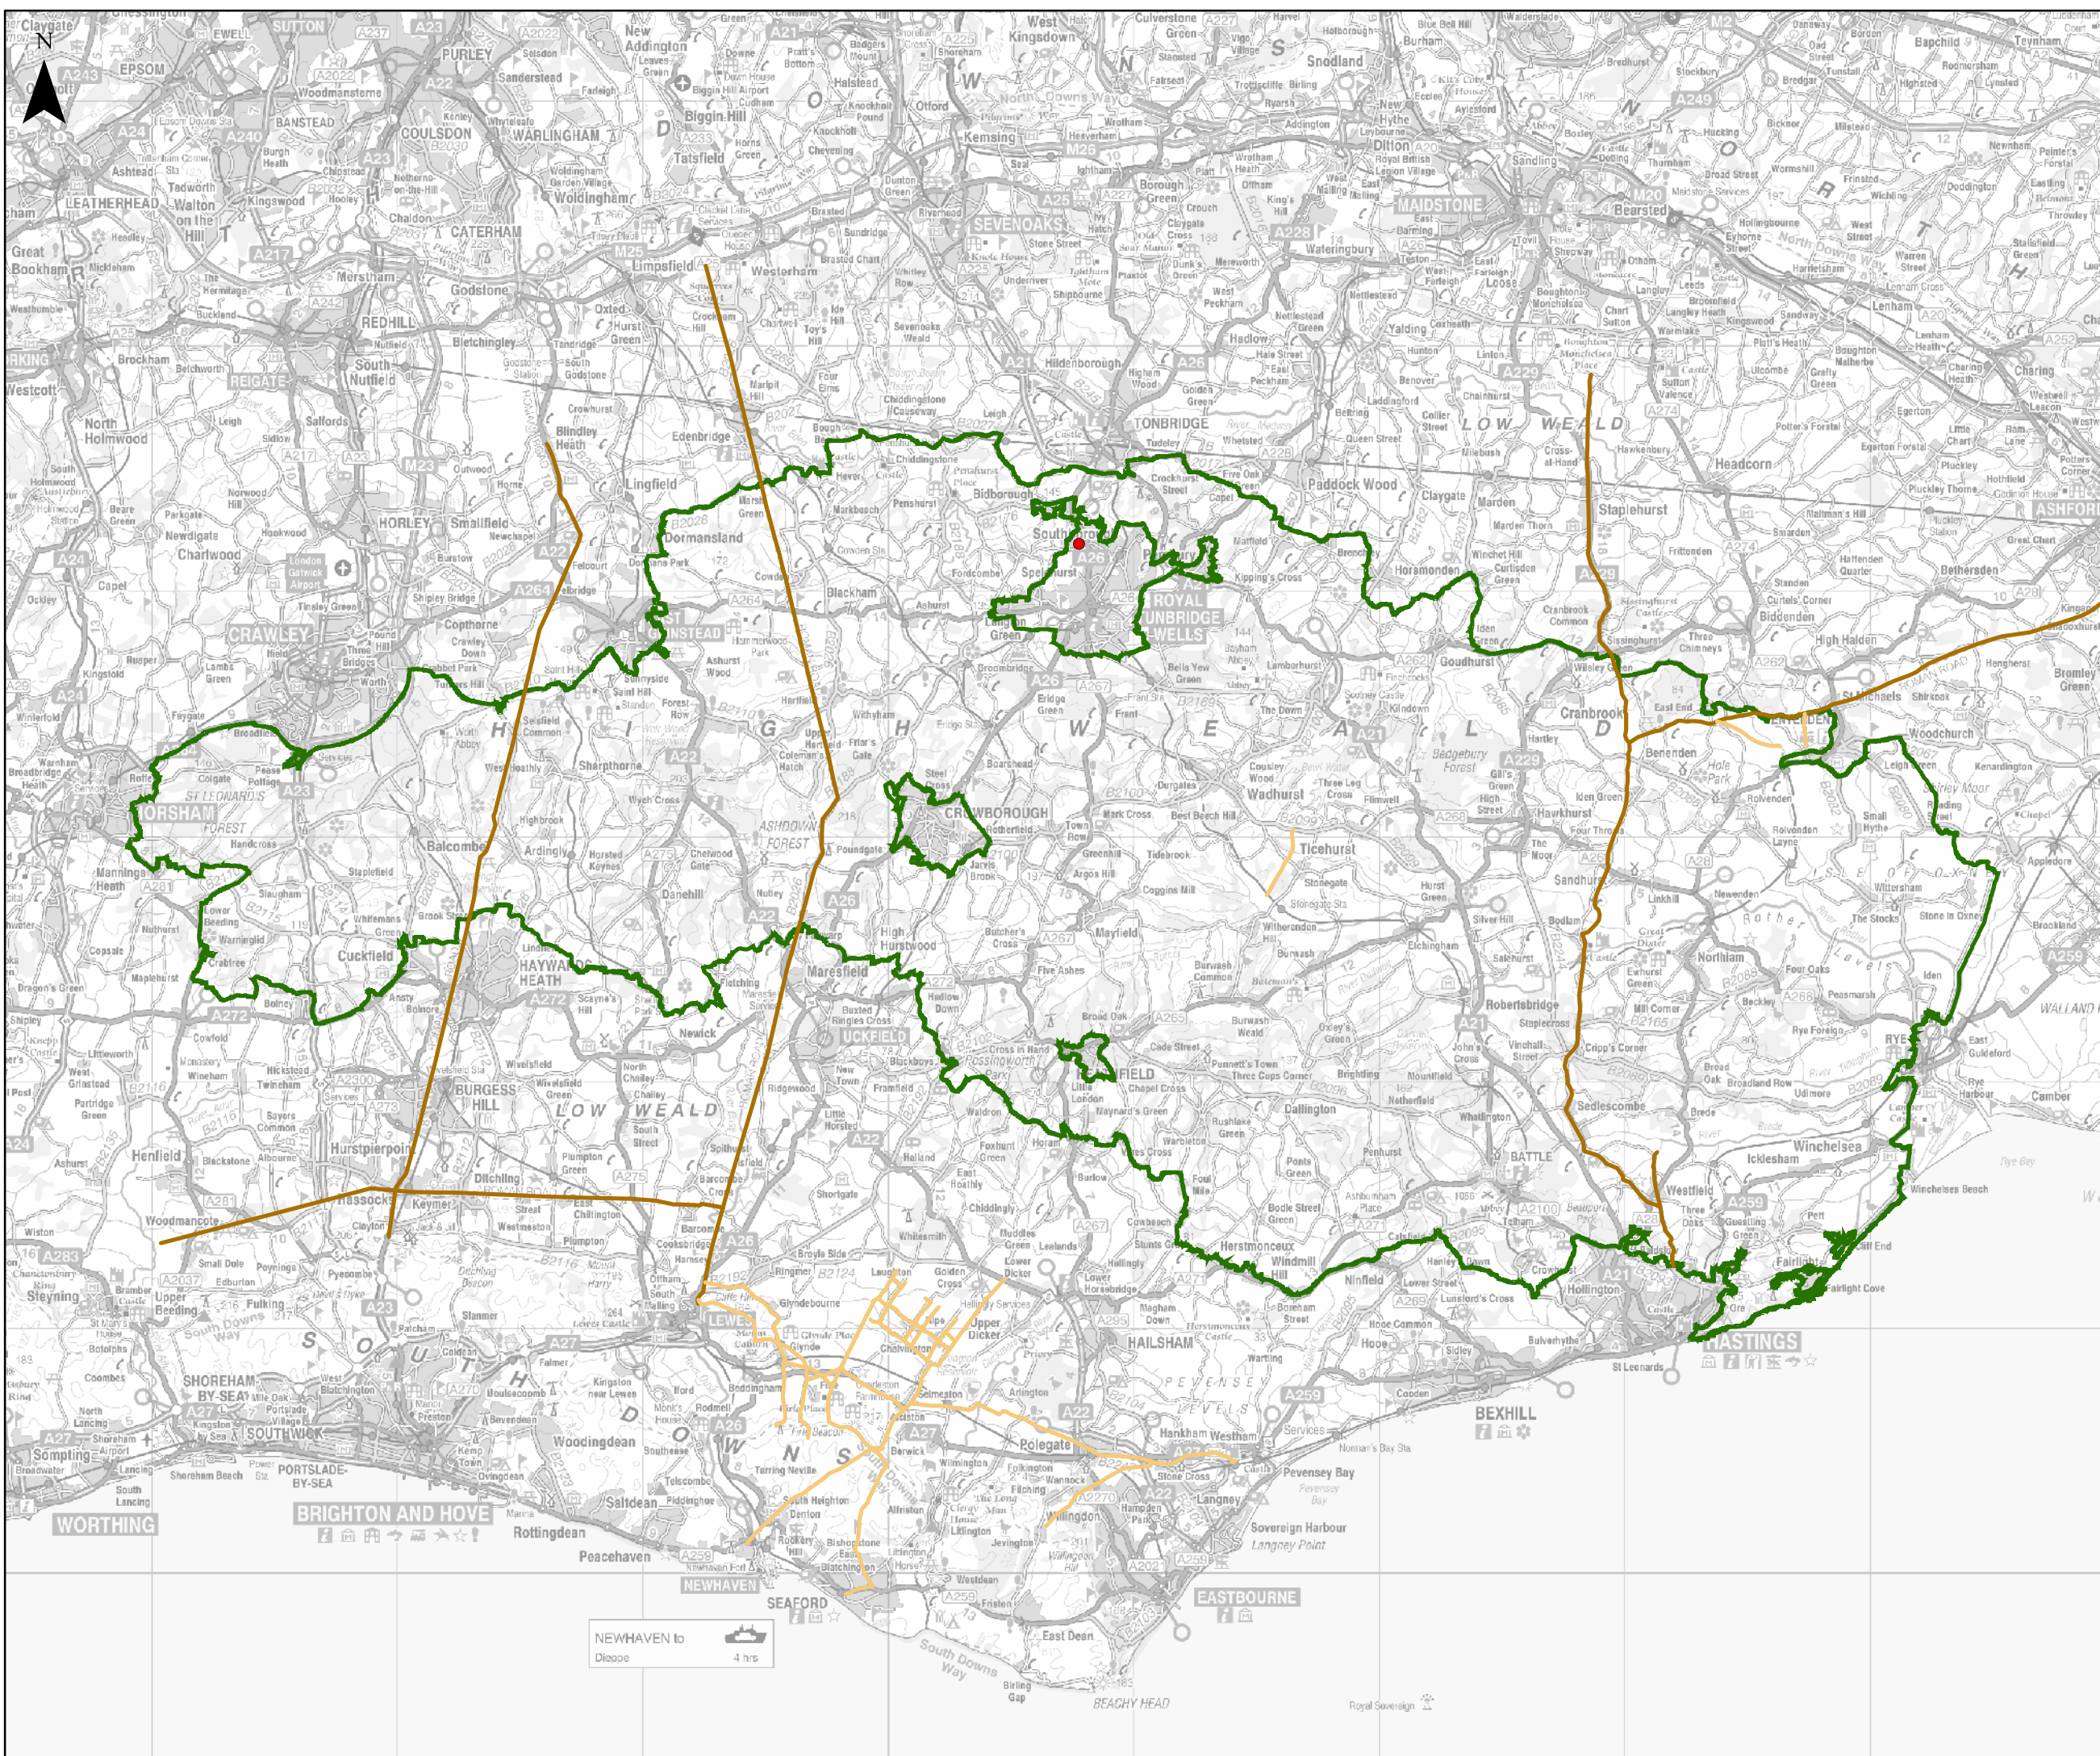

Roman Roads in the High Weald for Southborough CEP School

Education Resource

Find out about

KEY

- Southborough CEP School
- Roman Roads
- Minor Roman Road
- Roman Road
- High Weald AONB Boundary

Date: 17/02/2009

Map Produced by the High Weald

AONB Unit

www.highweald.org

This map is based upon or reproduced from Ordnance Survey material with the permission of Ordnance Survey on behalf of the Controller of Her Majesty's Stationery Office © Crown copyright. Unauthorised reproduction infringes Crown copyright and may lead to prosecution or civil proceedings.

Kent	County Council	100019238	(2009)
East Sussex	County Council	100019601	(2009)
West Sussex	County Council	100018485	(2009)
Surrey	County Council	100019613	(2009)

NEWHAVEN to
Dyce
4 hrs