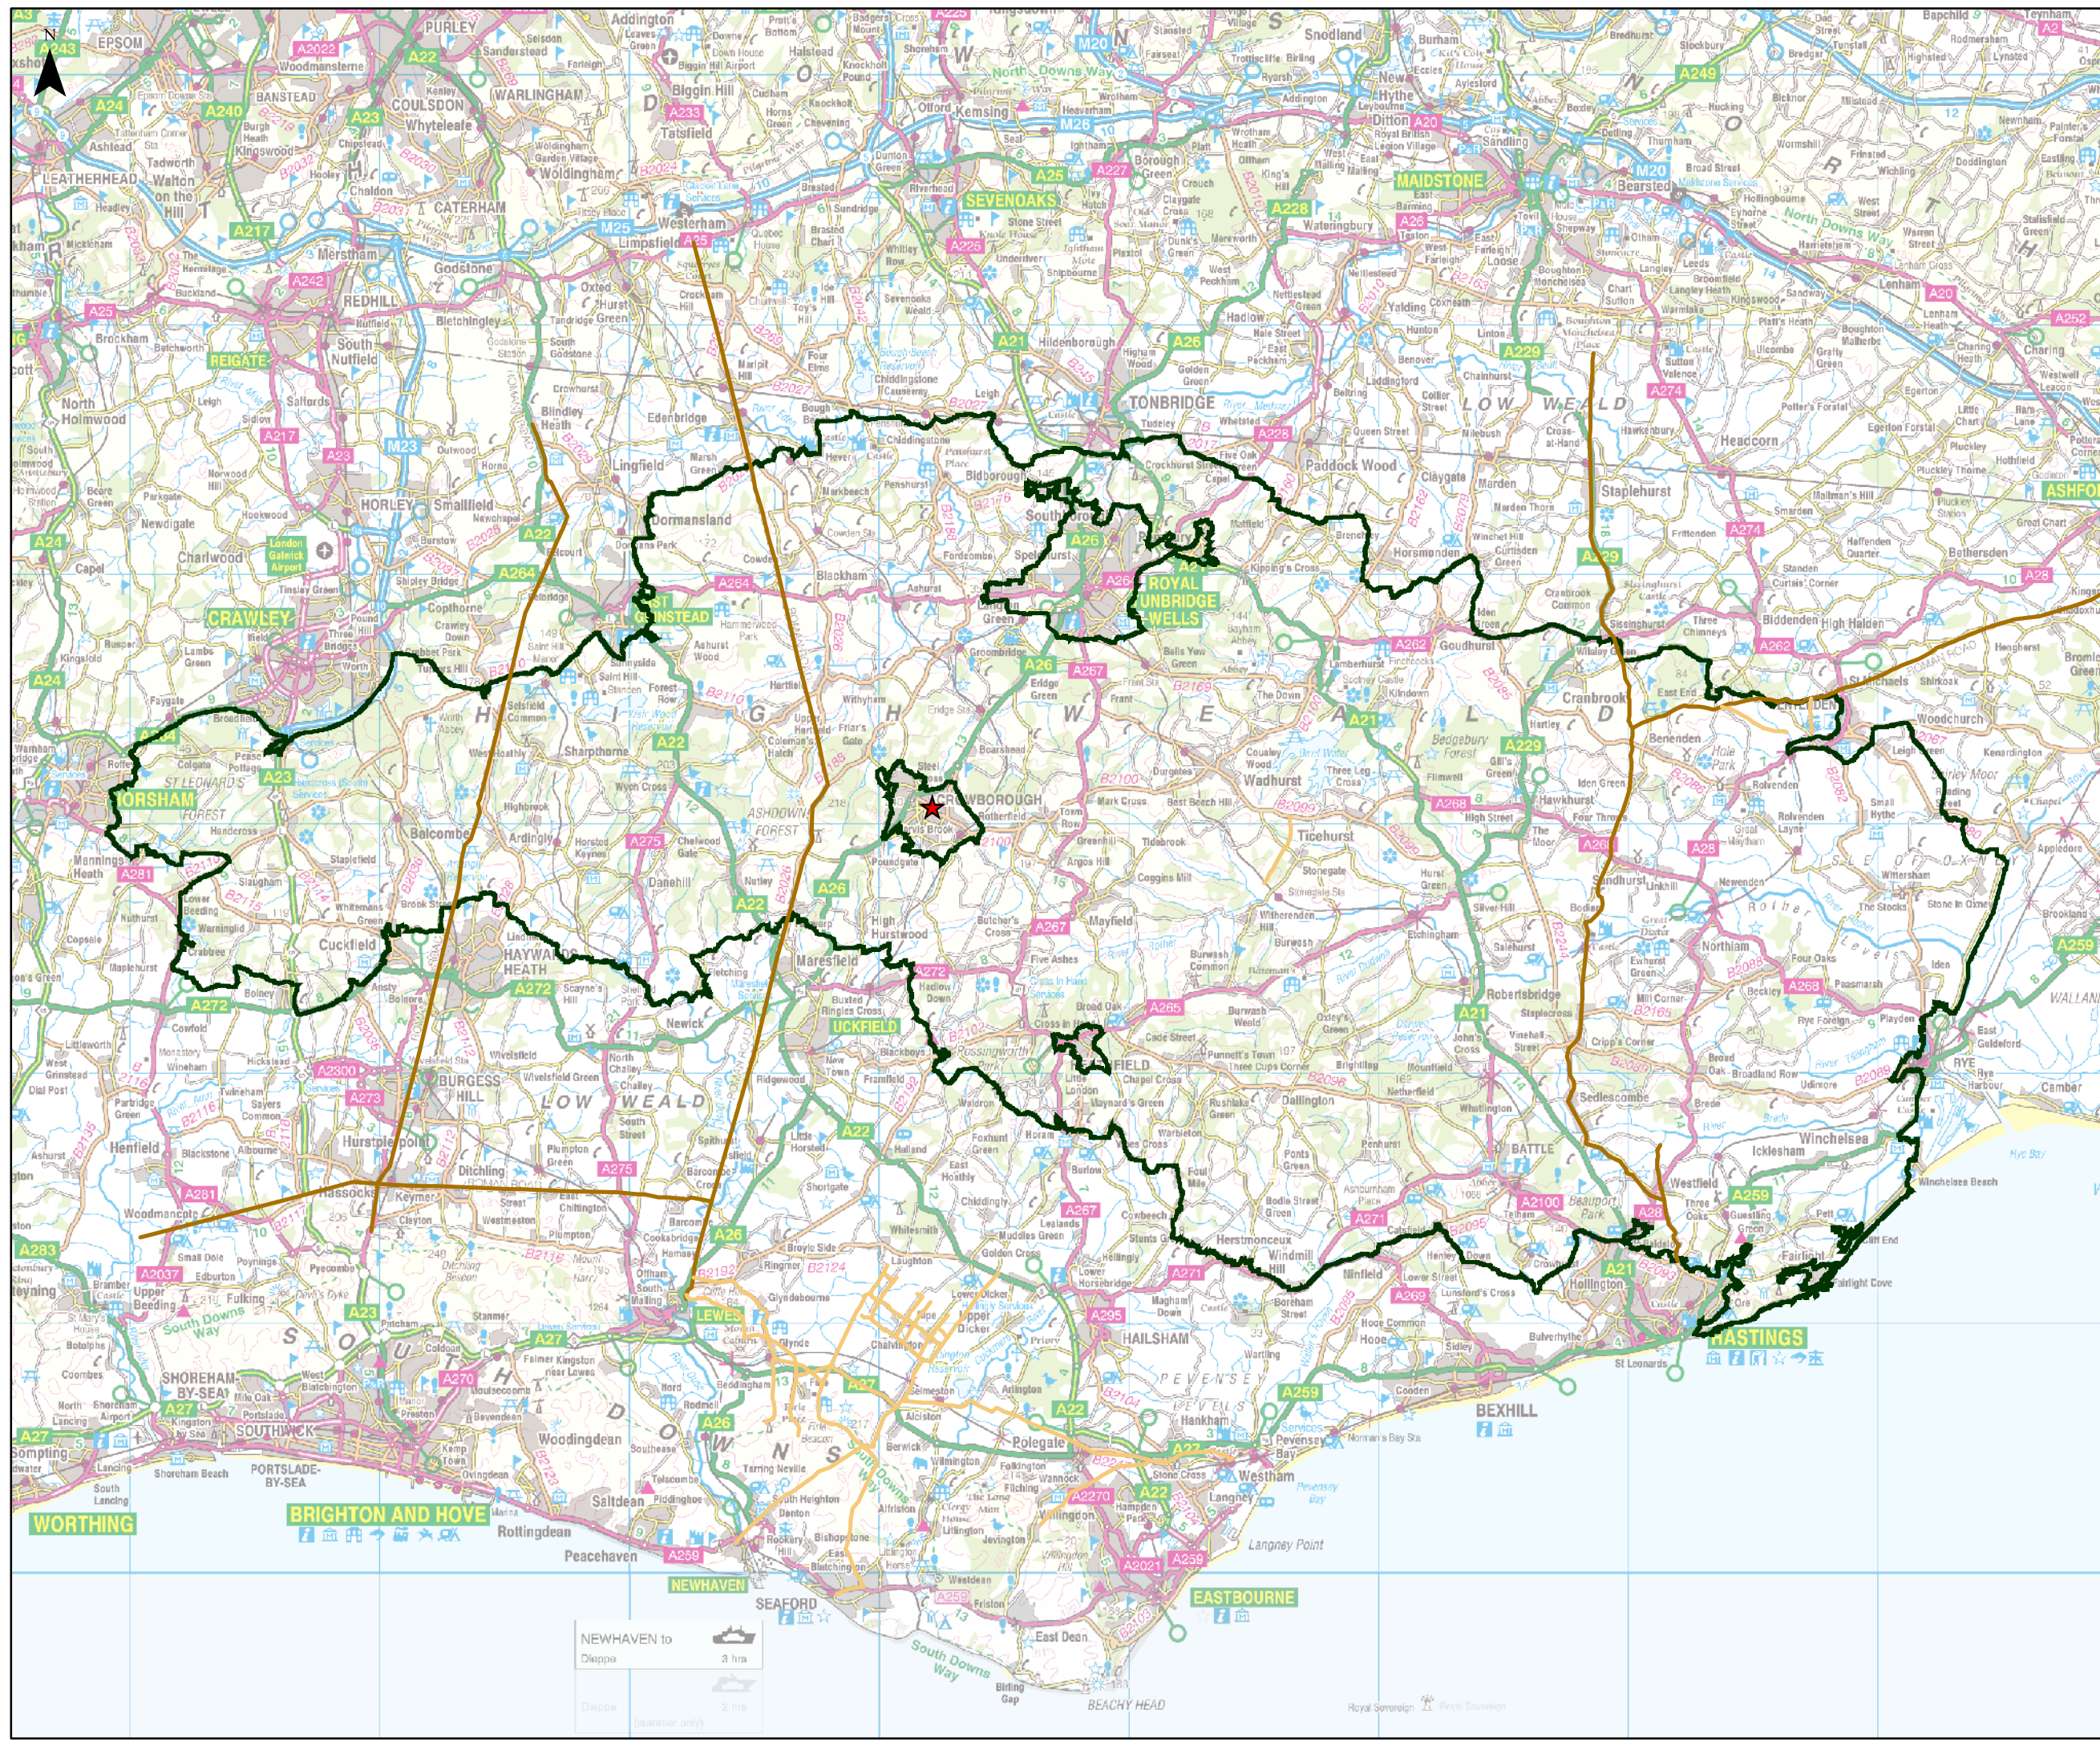

Roman Roads in the High Weald for Sir Henry Fermor CE School

- ★ Sir Henry Fermor CE School
- Roman Roads
- Minor Roman Road
- Roman Road
- ▭ High Weald AONB Boundary

Map Produced by the High Weald AONB Unit
www.highweald.org

This map is based upon or reproduced from Ordnance Survey material with the permission of Ordnance Survey on behalf of the Controller of Her Majesty's Stationery Office © Crown copyright. Unauthorised reproduction infringes Crown copyright and may lead to prosecution or civil proceedings.

Kent	County Council	-	100019238	(2011)
East Sussex	County Council	-	100019601	(2011)
West Sussex	County Council	-	100018485	(2011)
Surrey	County Council	-	100019613	(2011)

NEWHAVEN to		3 hrs
Dieppe		2 hrs
		(summer only)