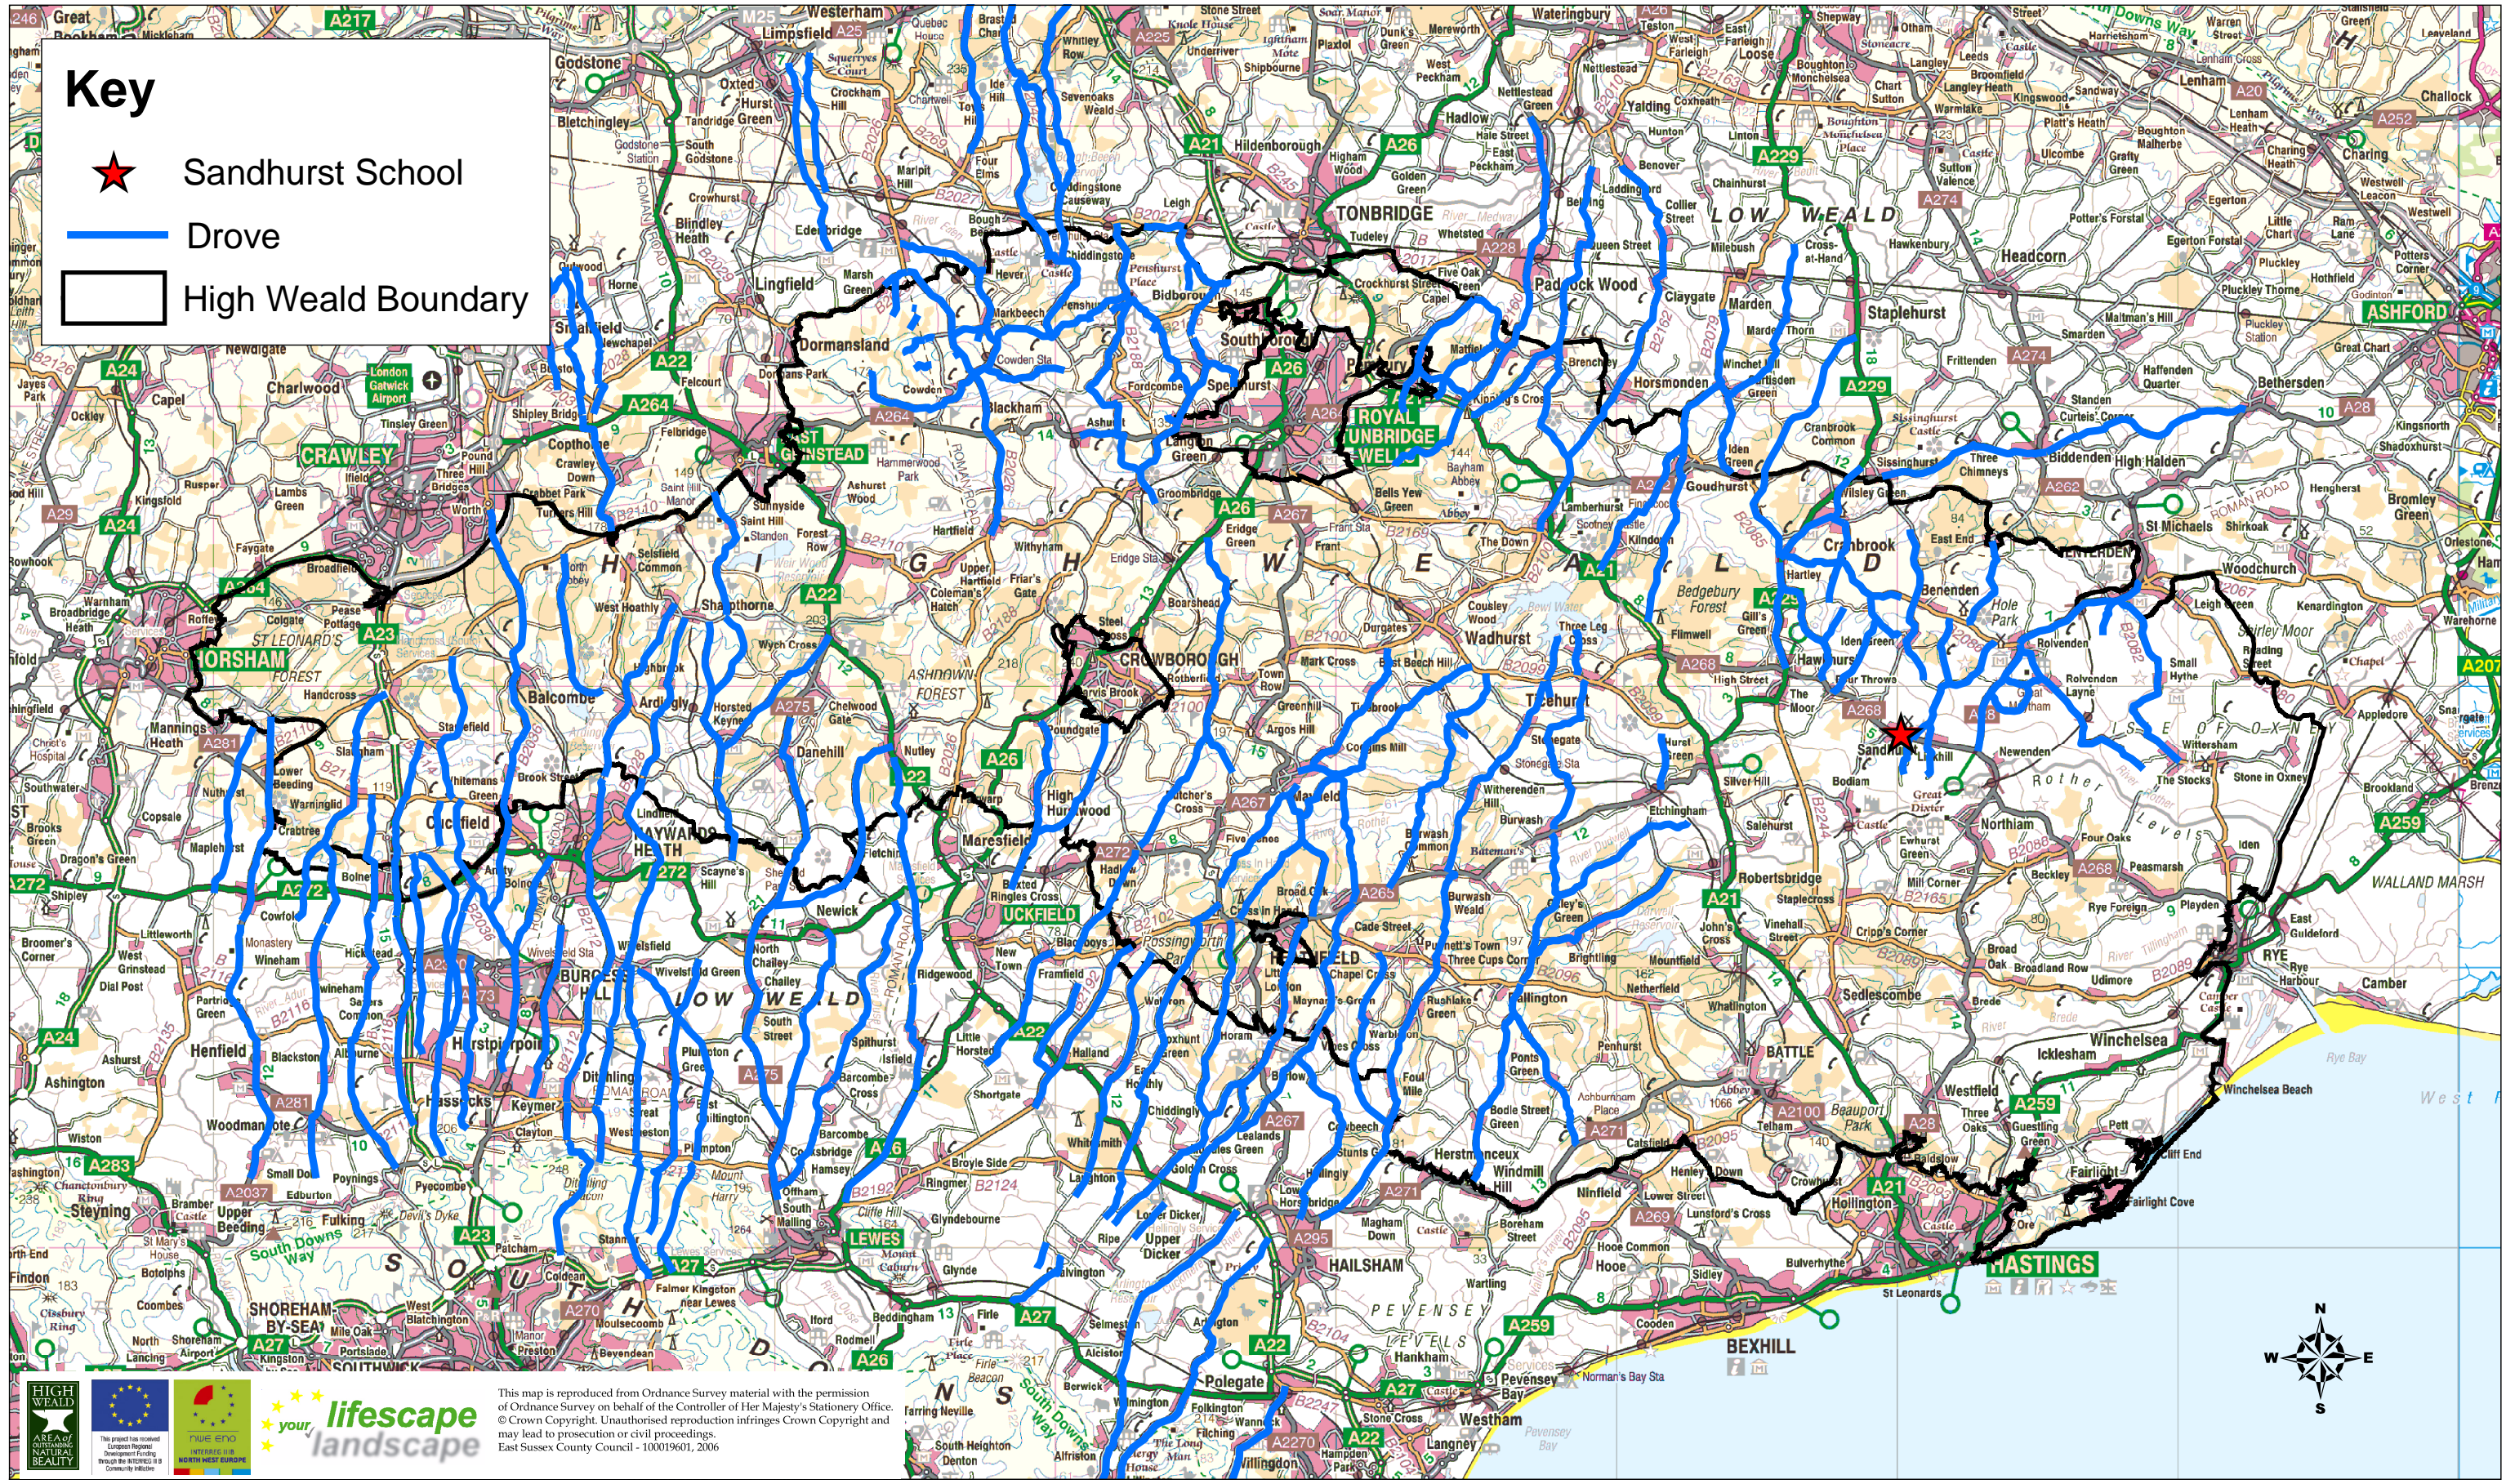

Driving Routes in the High Weald

Key

-  Sandhurst School
-  Drove
-  High Weald Boundary

This map is reproduced from Ordnance Survey material with the permission of Ordnance Survey on behalf of the Controller of Her Majesty's Stationery Office. © Crown Copyright. Unauthorised reproduction infringes Crown Copyright and may lead to prosecution or civil proceedings. East Sussex County Council - 100019601, 2006