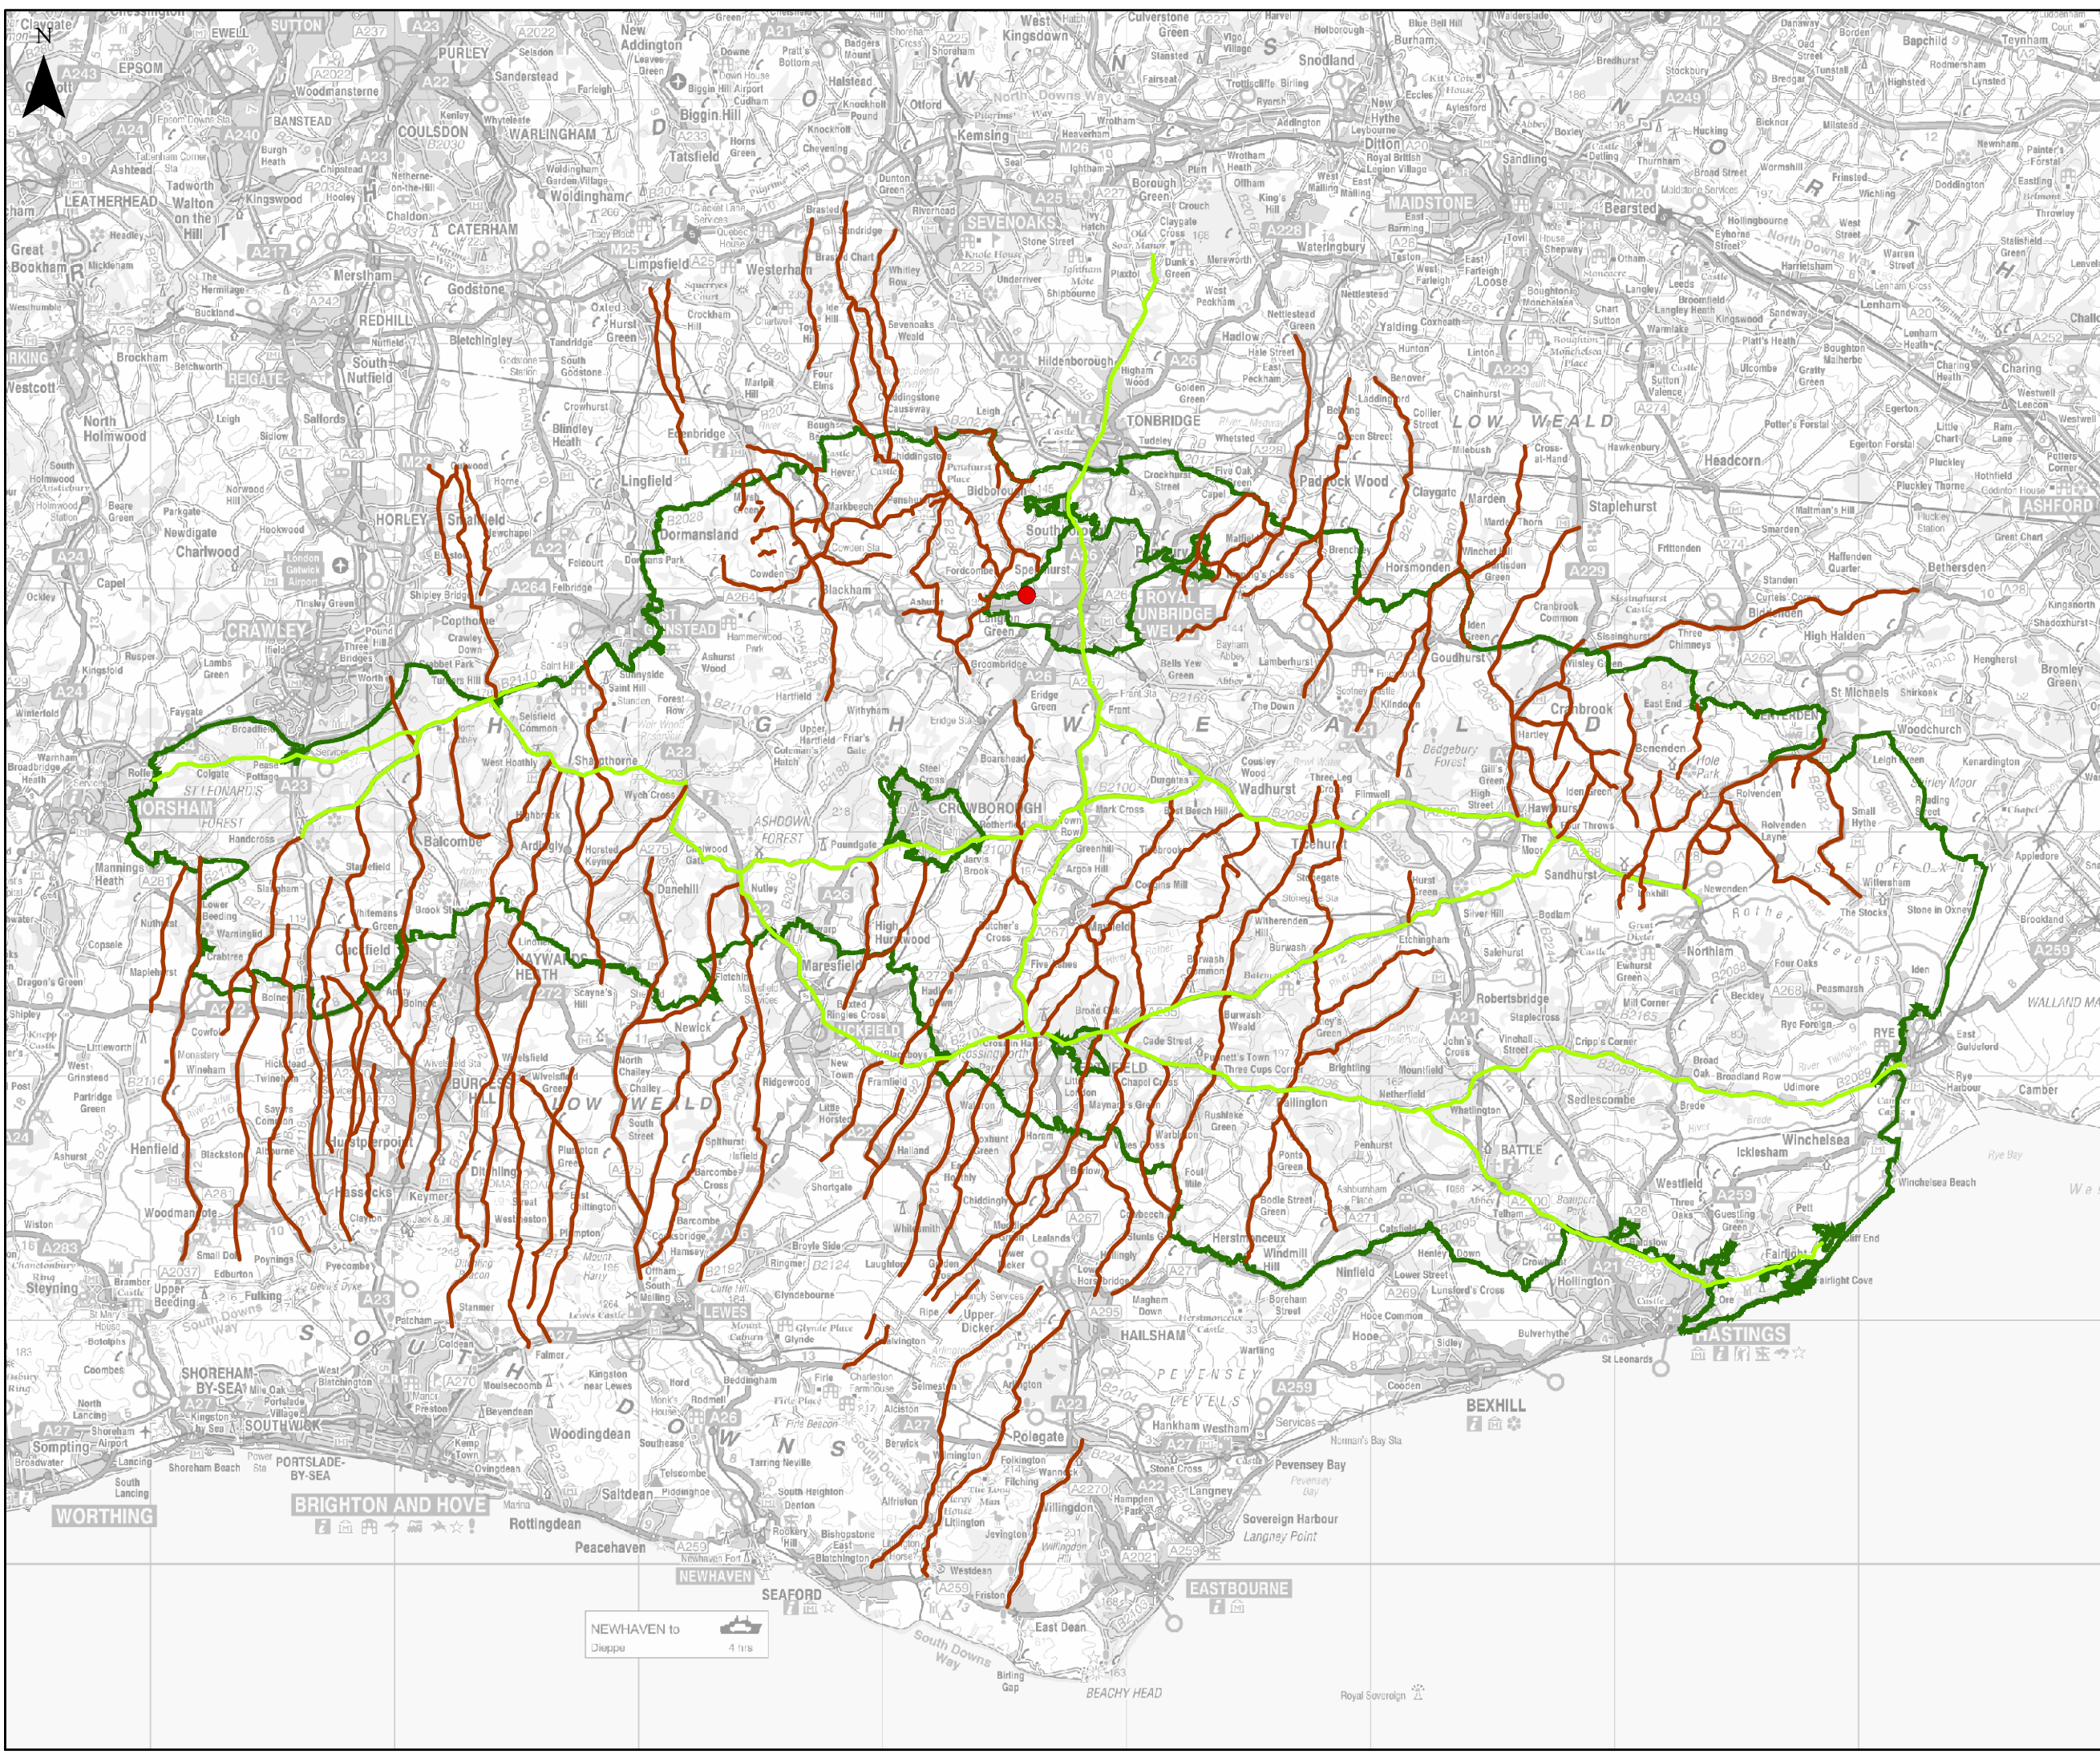

Drove Roads in the High Weald for St. Paul's CEP School

Education Resource

Find out about

KEY

- St. Paul's CEP School
- Drove Roads
- Drove
- Track

Date: 23/01/2009

Map Produced by the High Weald

AONB Unit

www.highweald.org

This map is based upon or reproduced from Ordnance Survey material with the permission of Ordnance Survey on behalf of the Controller of Her Majesty's Stationery Office © Crown copyright. Unauthorised reproduction infringes Crown copyright and may lead to prosecution or civil proceedings.

Kent	County Council	100019238	(2008)
East Sussex	County Council	100019601	(2008)
West Sussex	County Council	100018485	(2008)
Surrey	County Council	100019613	(2008)

NEWHAVEN to Dieppe 4 hrs