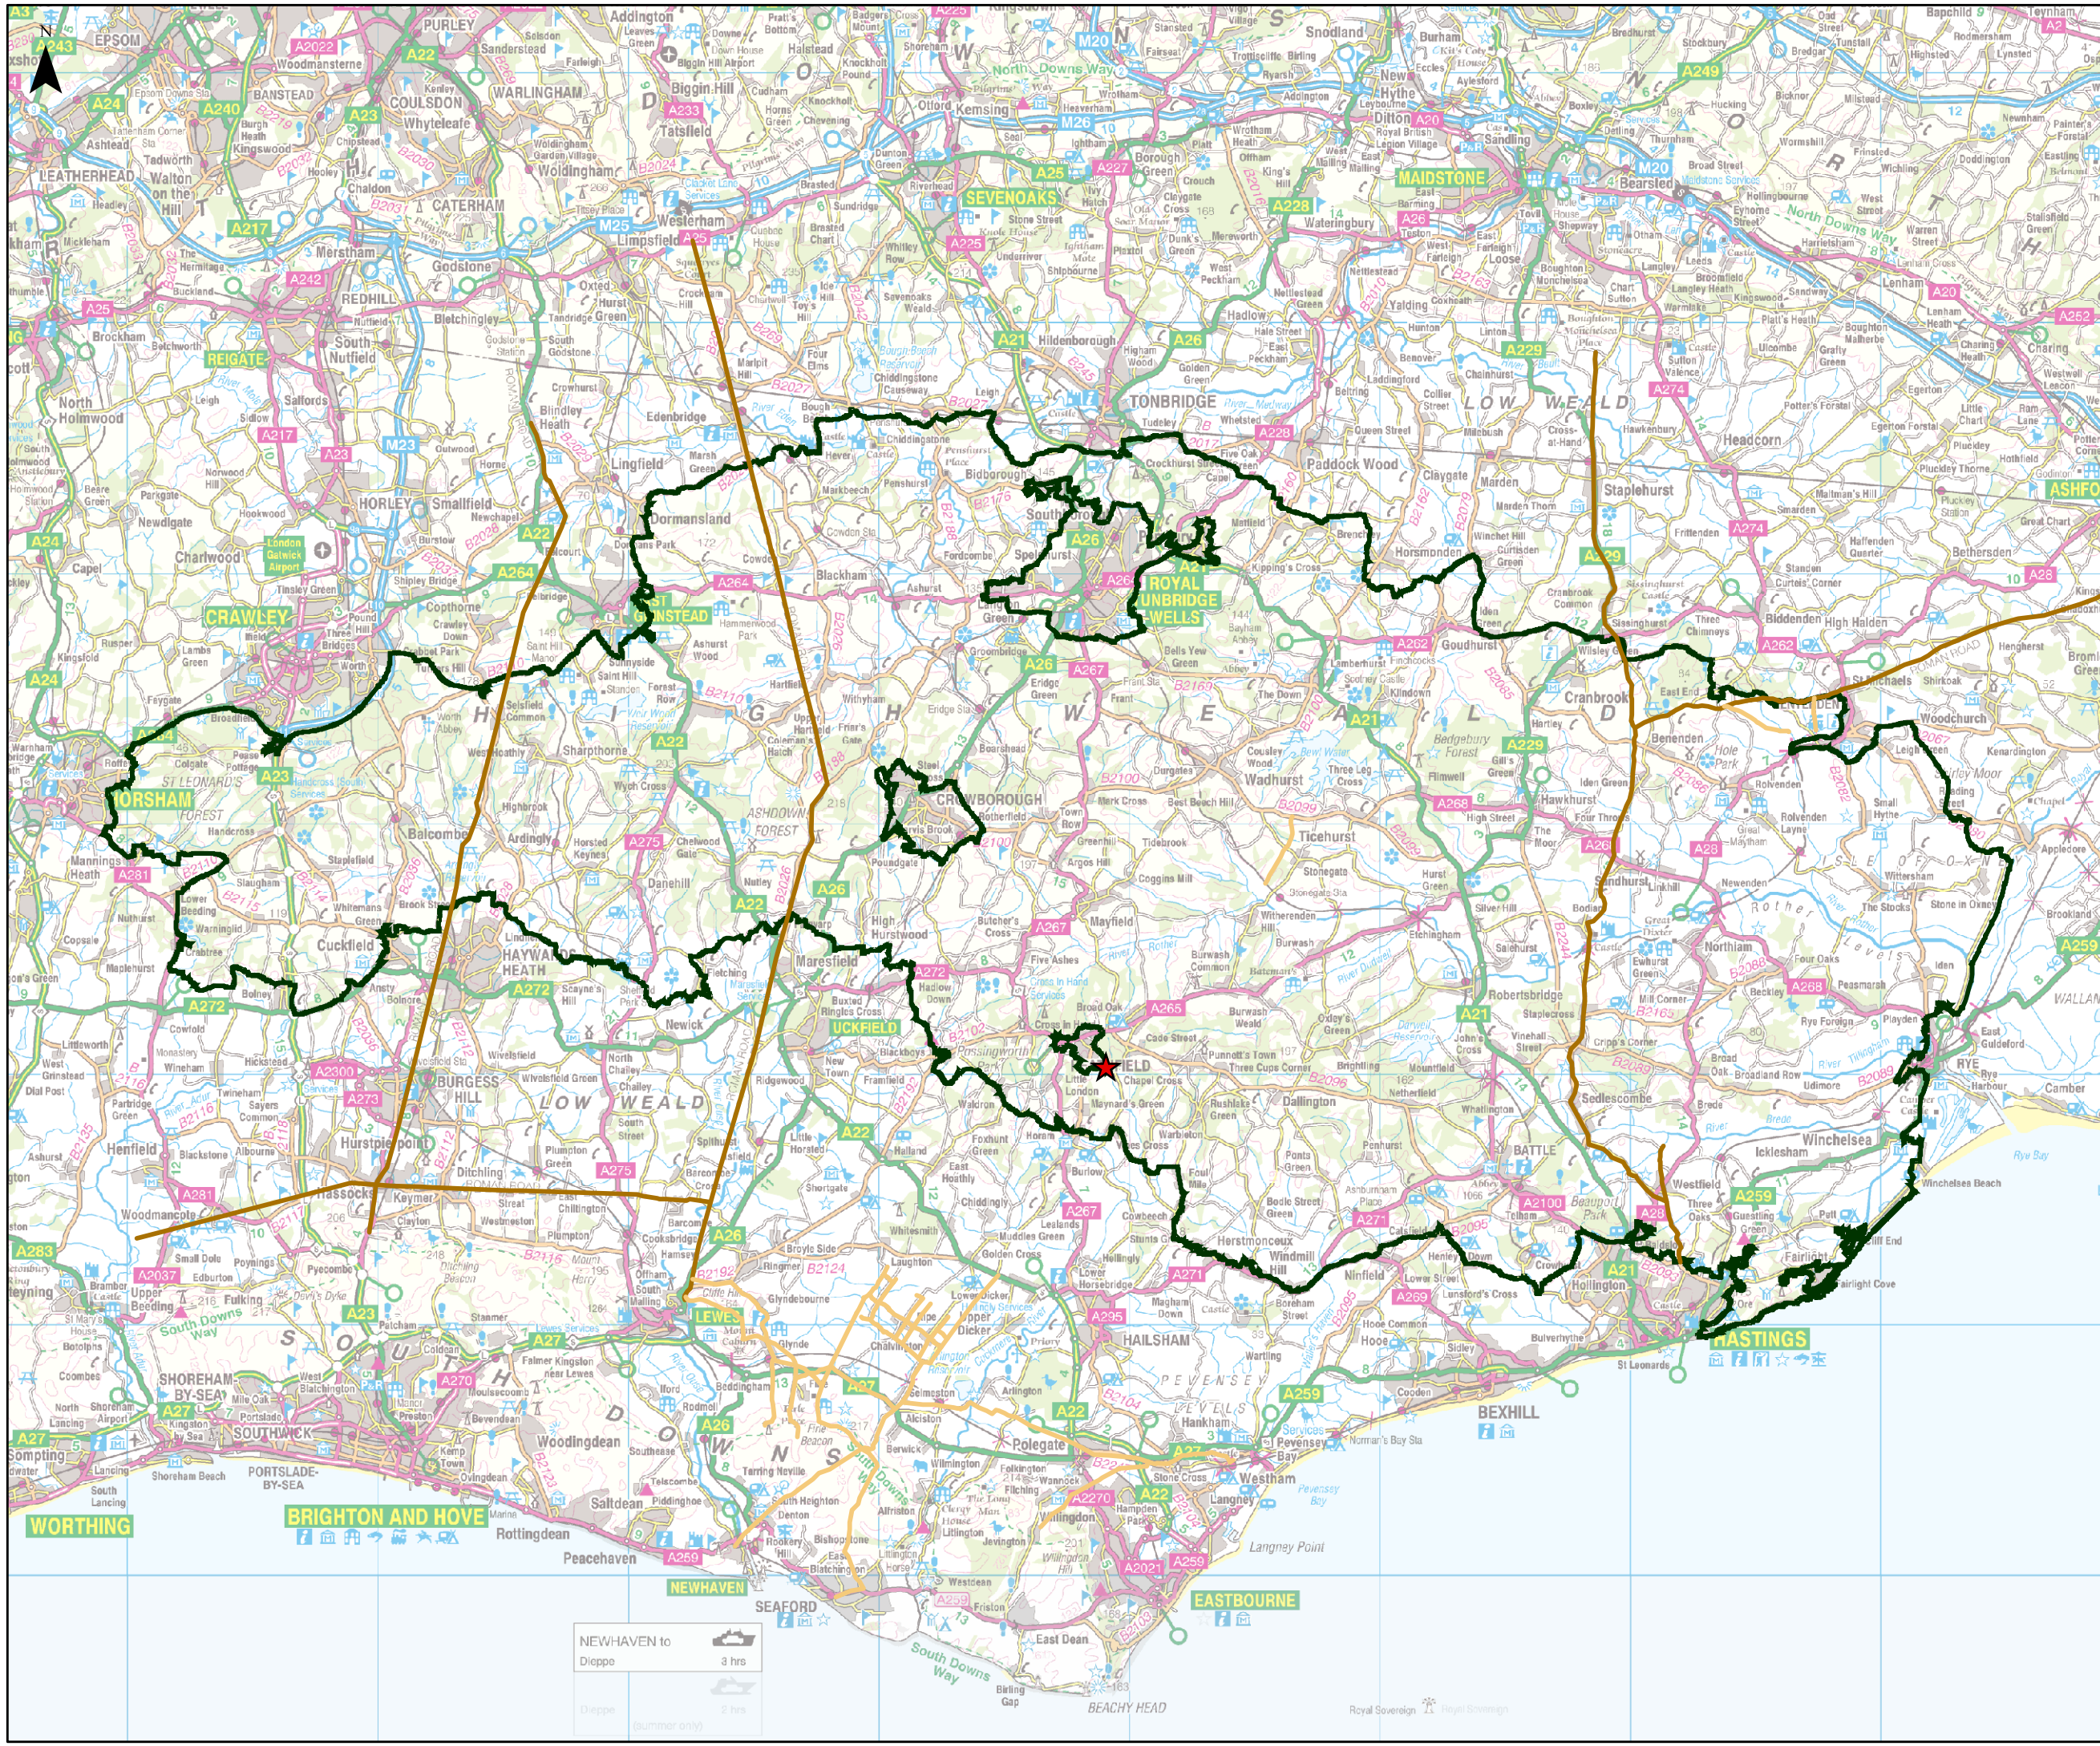

Roman Roads in the High Weald for Parkside CP School

- Parkside CP School
- Roman Roads
- Minor Roman Road
- Roman Road
- High Weald AONB Boundary

Map Produced by the High Weald AONB Unit

www.highweald.org

This map is based upon or reproduced from Ordnance Survey material with the permission of Ordnance Survey on behalf of the Controller of Her Majesty's Stationery Office © Crown copyright. Unauthorised reproduction infringes Crown copyright and may lead to prosecution or civil proceedings.

Kent	County Council	100019238	(2011)
East Sussex	County Council	100019601	(2011)
West Sussex	County Council	100018485	(2011)
Surrey	County Council	100019613	(2011)