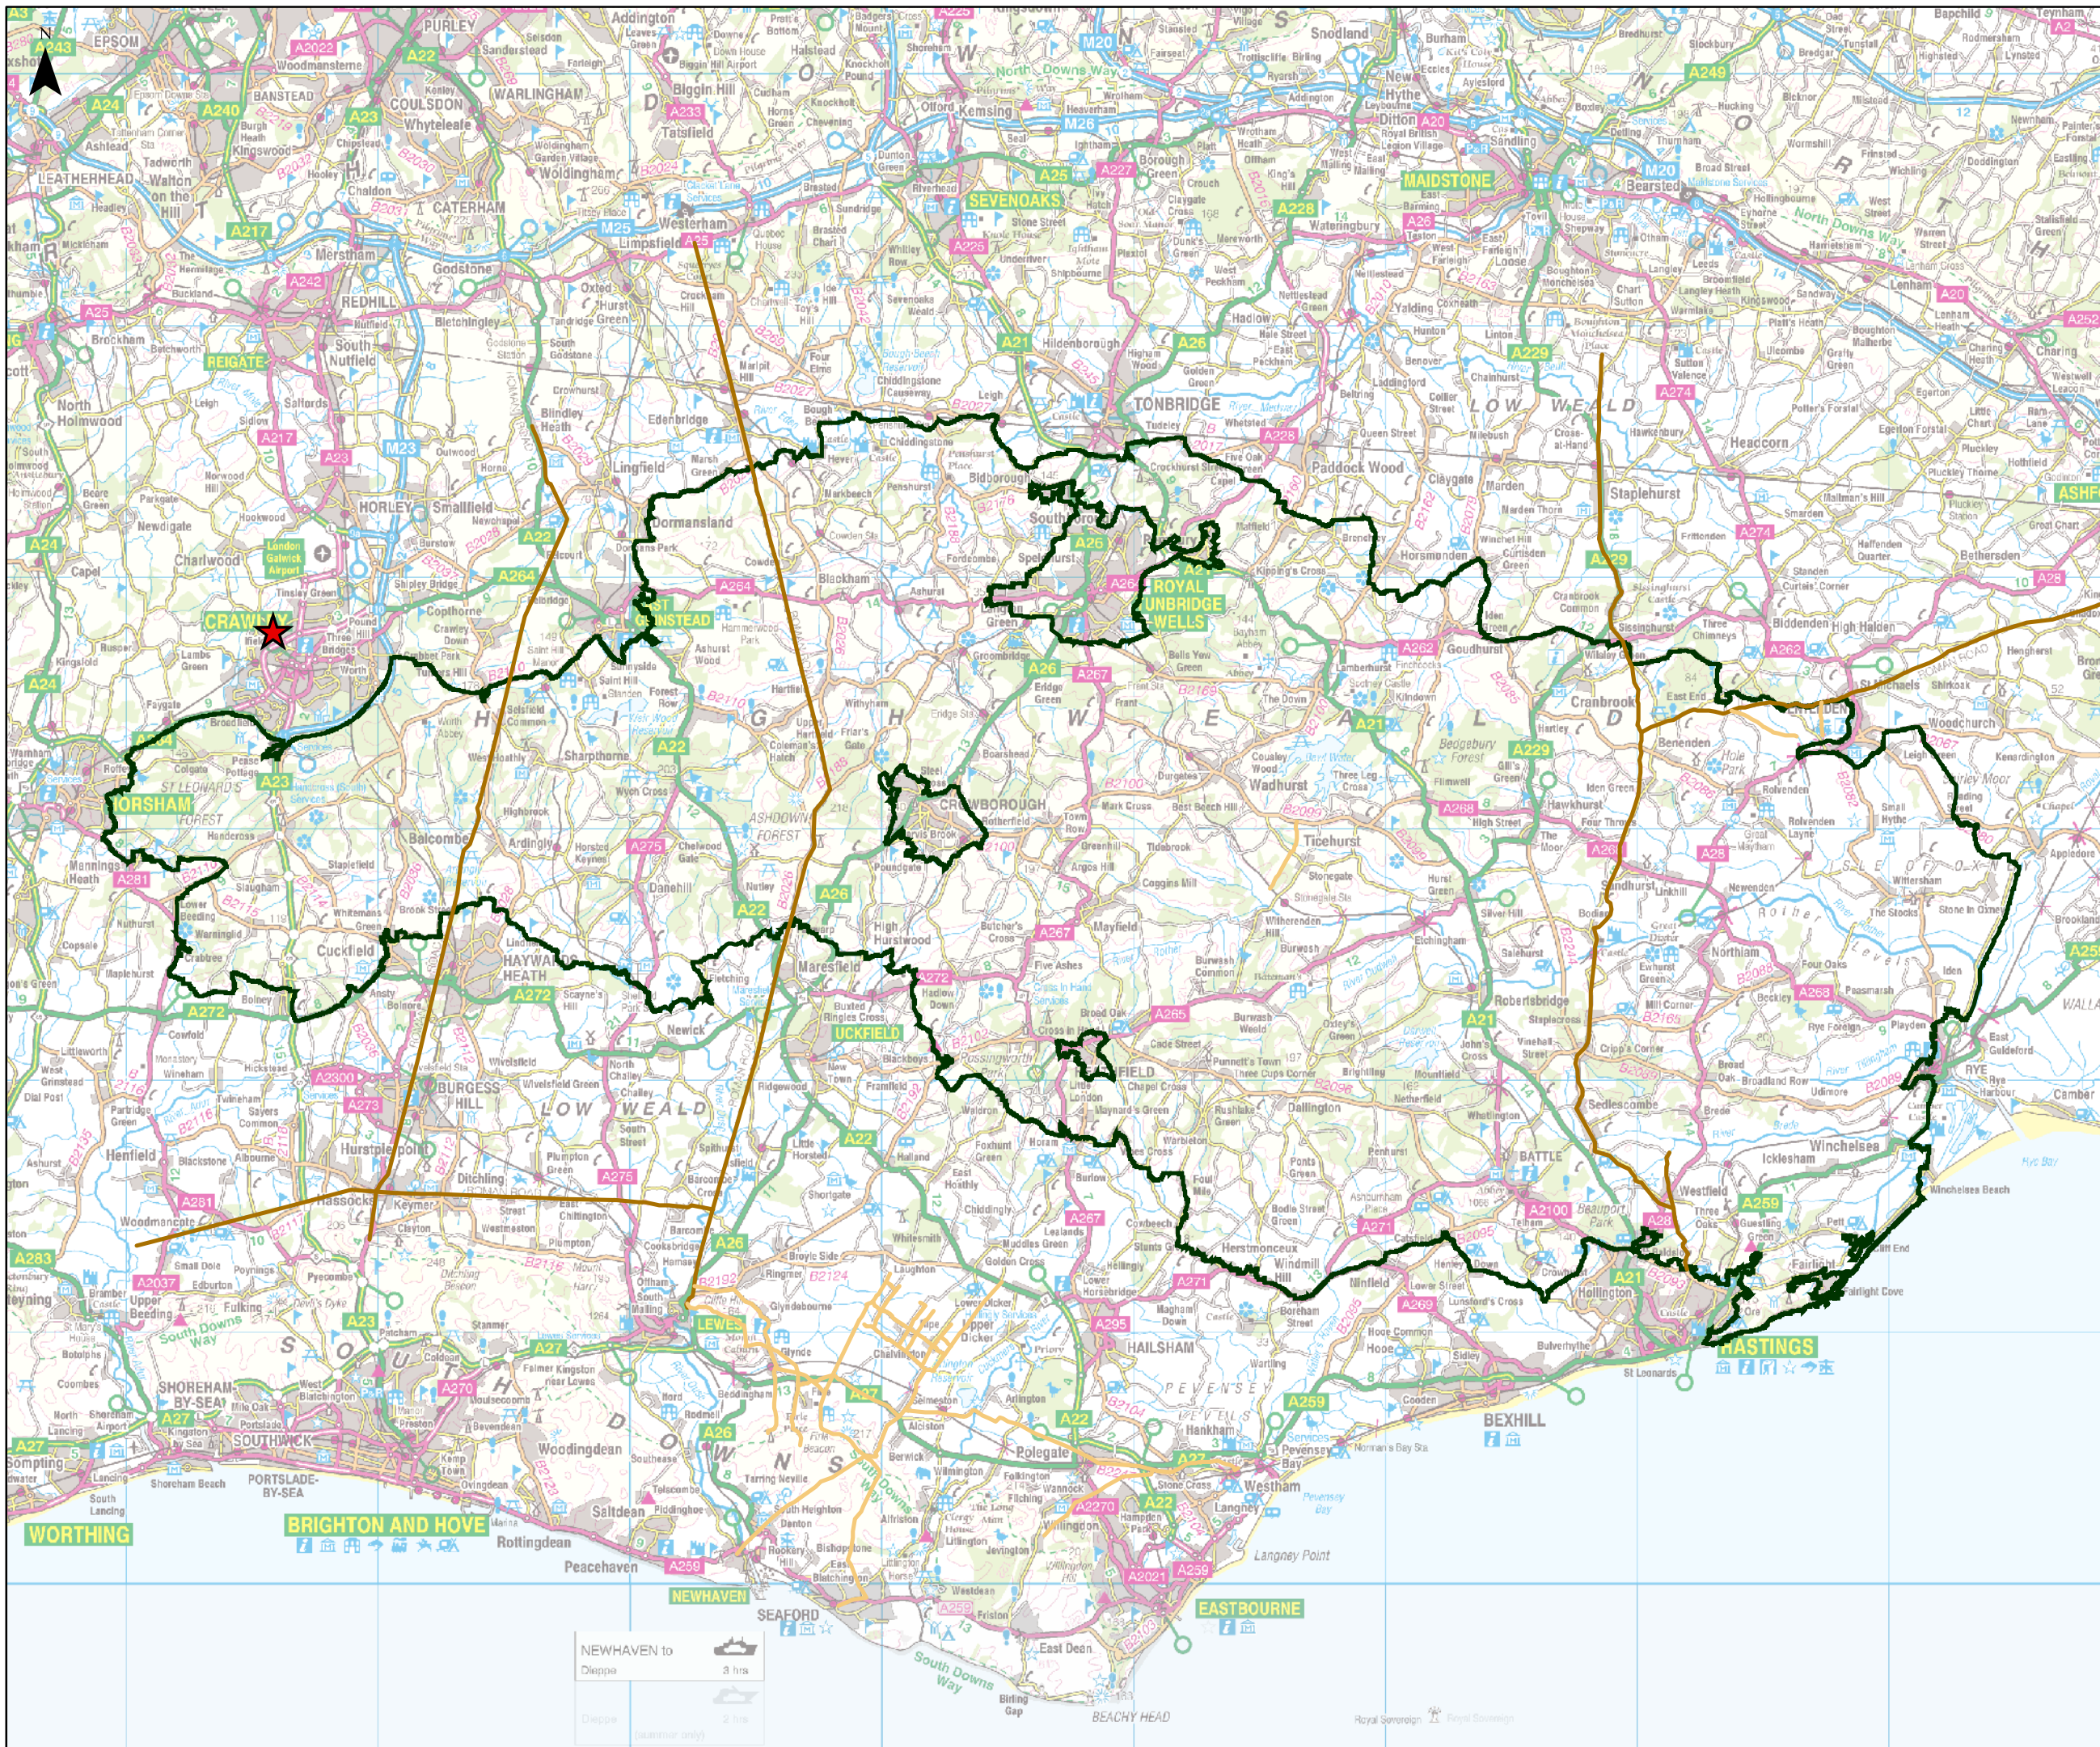

Roman Roads in the High Weald for Our Lady Queen of Heaven Catholic Primary School

- ★ Our Lady Queen of Heaven
- Roman Roads
- Minor Roman Road
- Roman Road
- High Weald AONB Boundary

Map Produced by the High Weald AONB Unit

www.highweald.org

This map is based upon or reproduced from Ordnance Survey material with the permission of Ordnance Survey on behalf of the Controller of Her Majesty's Stationery Office © Crown copyright. Unauthorised reproduction infringes Crown copyright and may lead to prosecution or civil proceedings.

Kent County Council	-	100019238	(2011)
East Sussex County Council	-	100019601	(2011)
West Sussex County Council	-	100018485	(2011)
Surrey County Council	-	100019613	(2011)