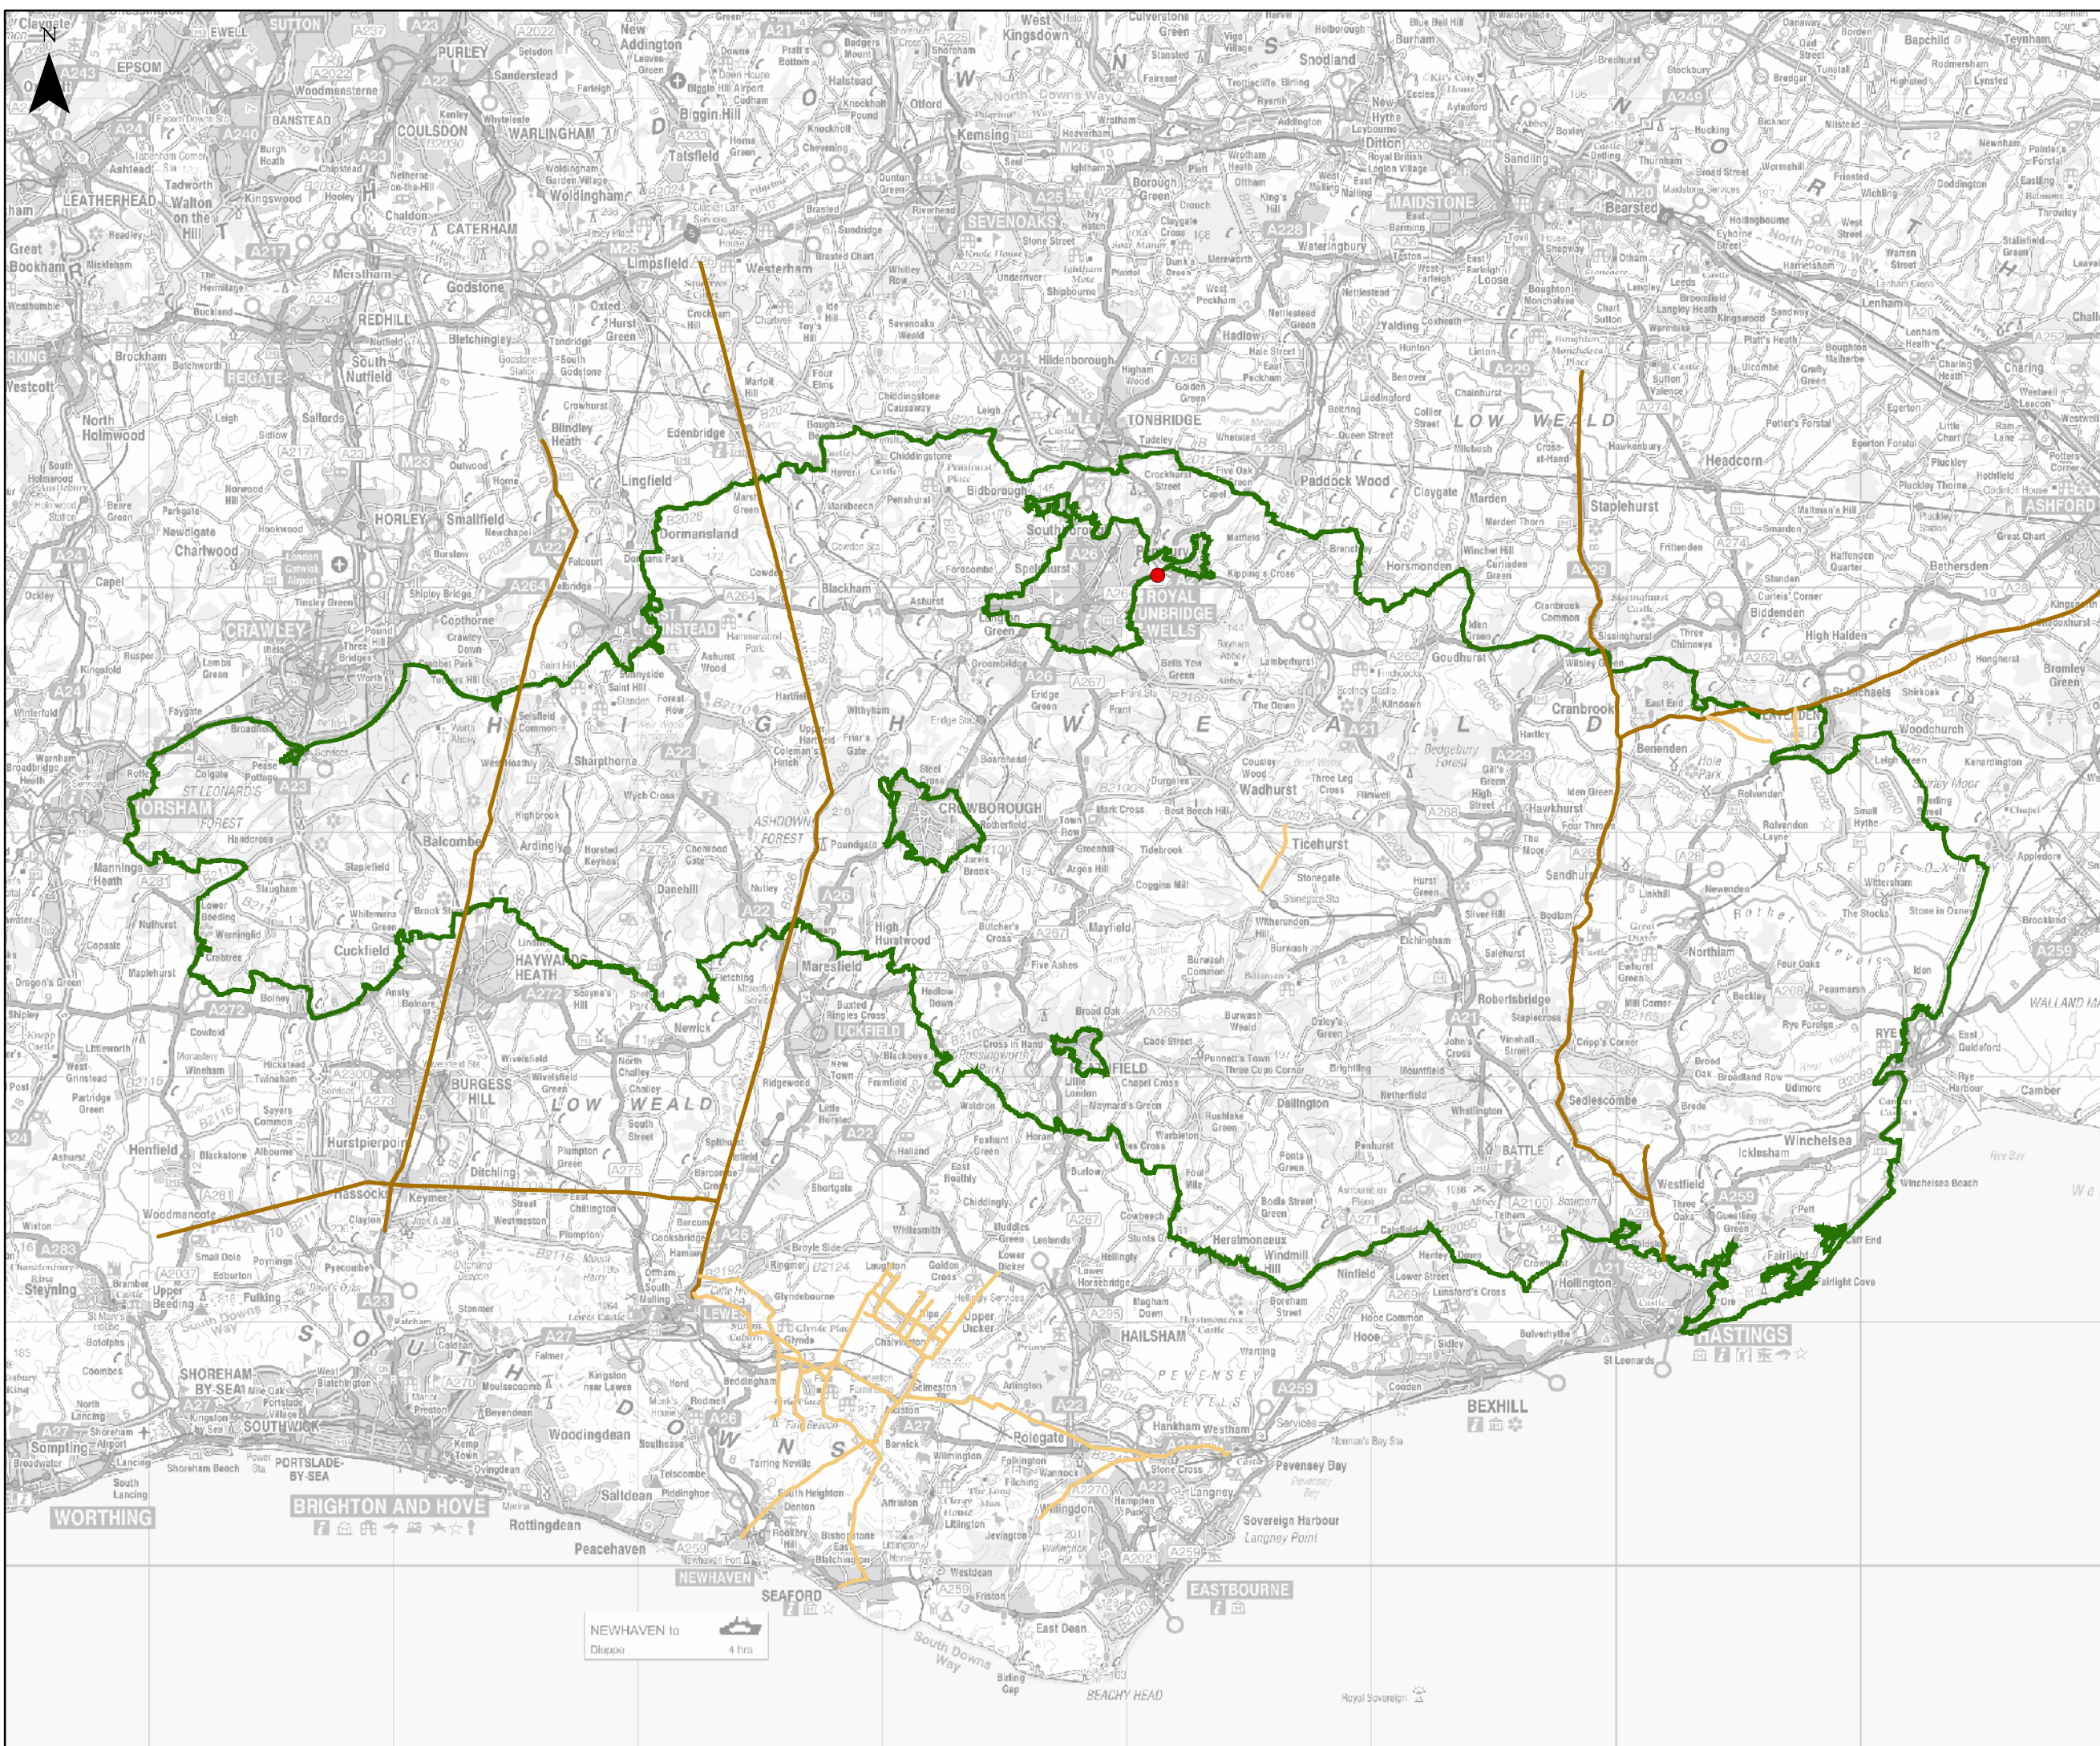

Roman Roads in the High Weald for Oakley School

Education Resource

Find out about

KEY

- Oakley School
- Roman Roads
- Minor Roman Road
- Roman Road
- High Weald AONB

Date: 10/11/2008

Map Produced by the High Weald

AONB Unit

www.highweald.org

0 2.5 5 10 kilometres

This map is based upon or reproduced from Ordnance Survey material with the permission of Ordnance Survey on behalf of the Controller of Her Majesty's Stationery Office © Crown copyright. Unauthorised reproduction infringes Crown copyright and may lead to prosecution or civil proceedings.

Kent	County Council	100019238	(2008)
East Sussex	County Council	100019601	(2008)
West Sussex	County Council	100018485	(2008)
Surrey	County Council	100019613	(2008)

NEWHAVEN to
Diaplo 4 hrs