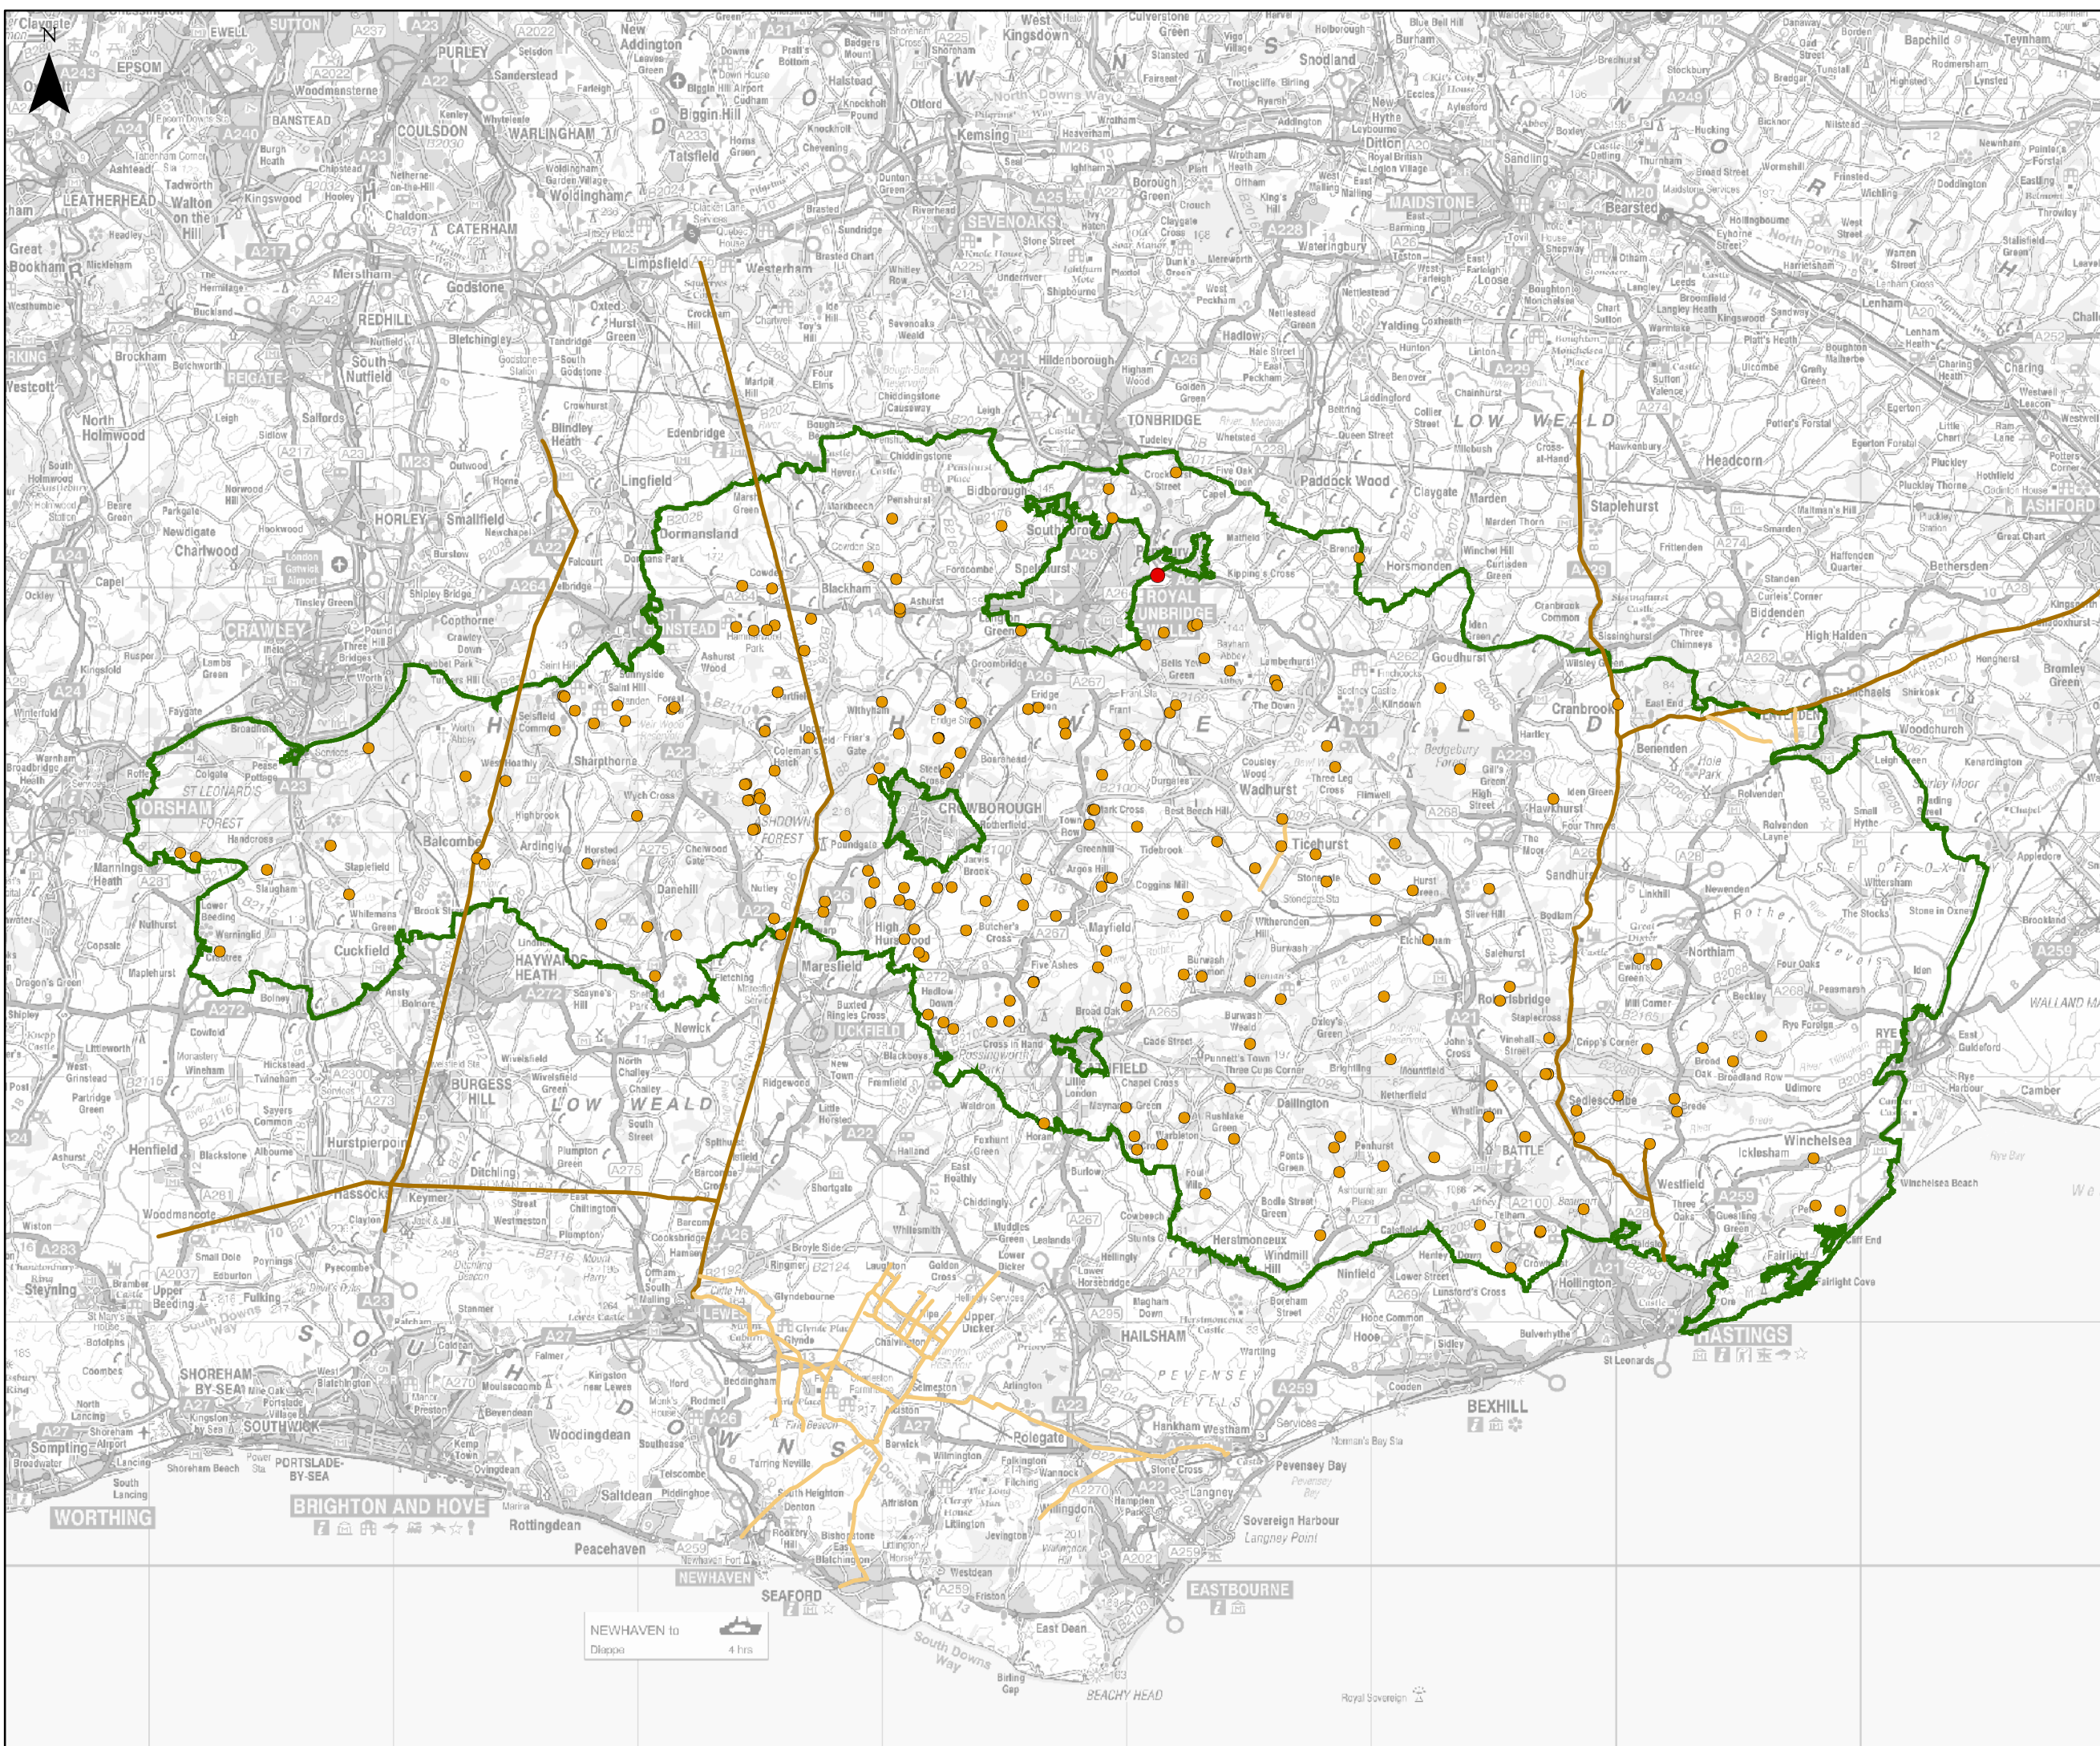

Roman Roads in the High Weald for Oakley School

Education Resource

Find out about

KEY

- Oakley School
- Roman Iron Workings
- Roman Roads
- Minor Roman Road
- Roman Road
- High Weald AONB

Date: 10/11/2008

Map Produced by the High Weald

AONB Unit

www.highweald.org

0 2.5 5 10 kilometres

This map is based upon or reproduced from Ordnance Survey material with the permission of Ordnance Survey on behalf of the Controller of Her Majesty's Stationery Office © Crown copyright. Unauthorised reproduction infringes Crown copyright and may lead to prosecution or civil proceedings.

Kent	County Council	100019238	(2008)
East Sussex	County Council	100019601	(2008)
West Sussex	County Council	100018485	(2008)
Surrey	County Council	100019613	(2008)

NEWHAVEN to
Diappa 4 hrs