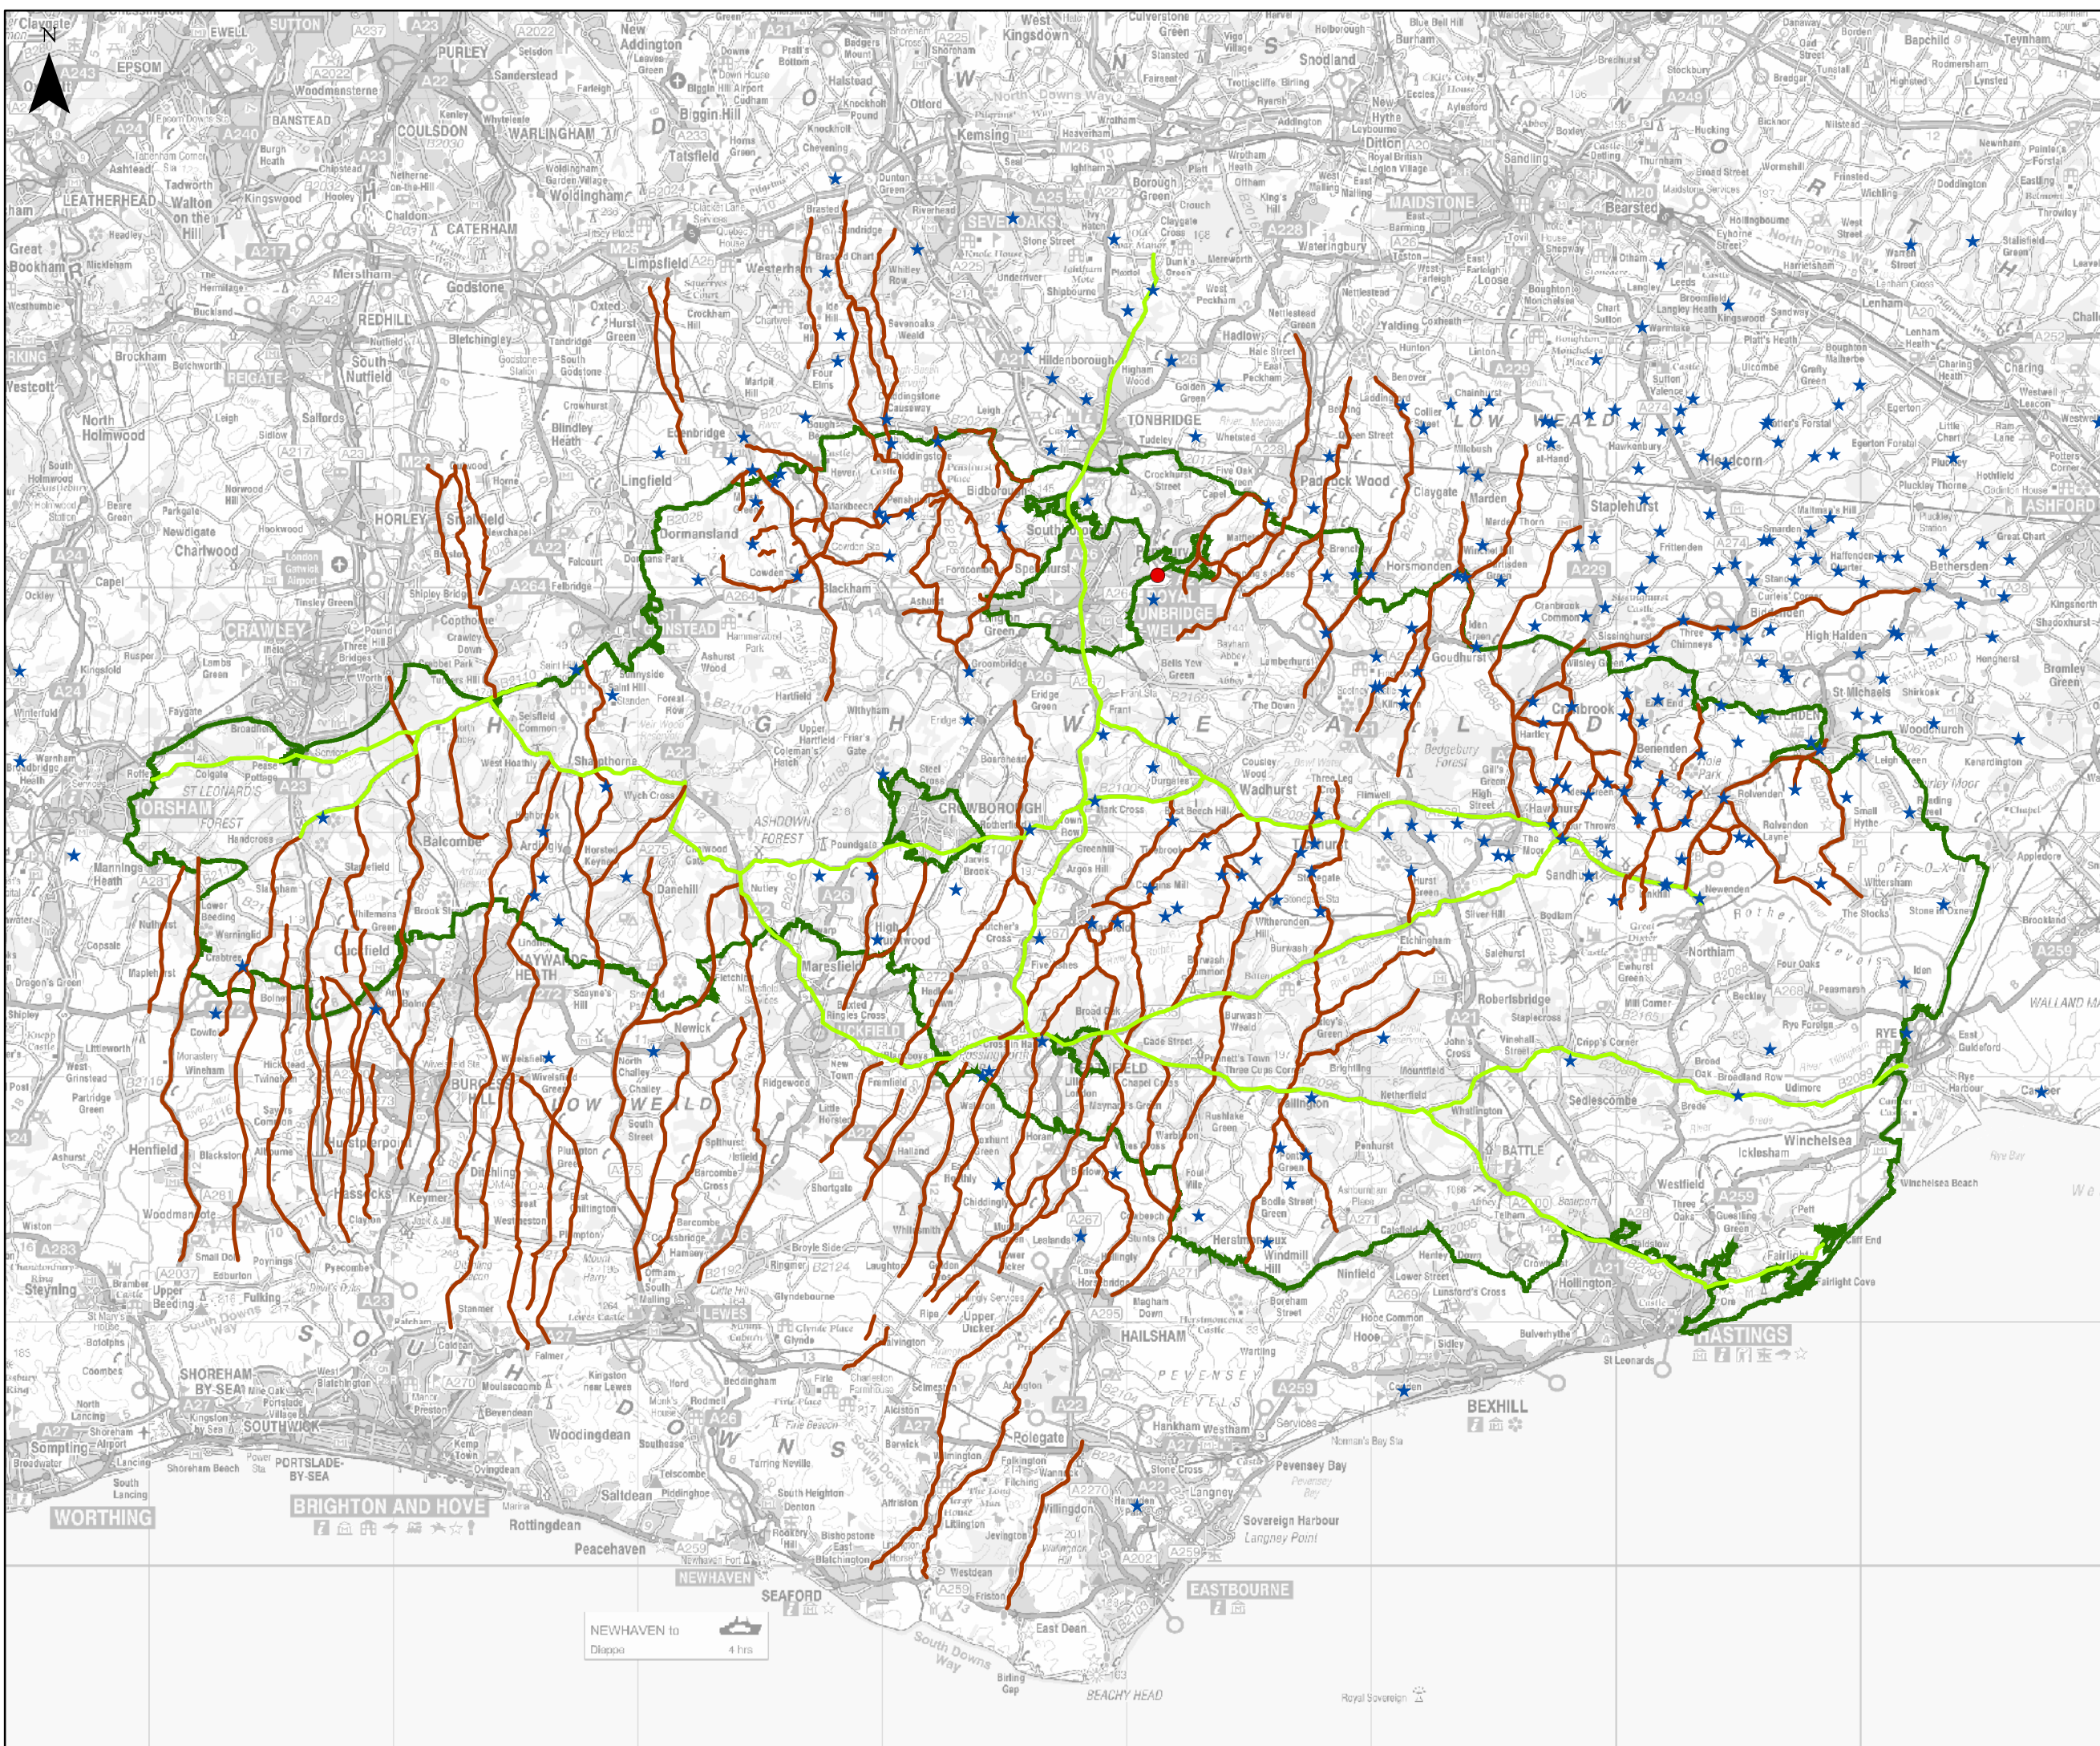

Drove Roads in the High Weald for Oakley School

Education Resource

Find out about

KEY

- Oakley School
- ★ 'den' Place Names
- High Weald AONB
- Drove Roads
- Drove
- Track

Date: 10/11/2008

Map Produced by the High Weald

AONB Unit

www.highweald.org

0 2.5 5 10 kilometres

This map is based upon or reproduced from Ordnance Survey material with the permission of Ordnance Survey on behalf of the Controller of Her Majesty's Stationery Office © Crown copyright. Unauthorised reproduction infringes Crown copyright and may lead to prosecution or civil proceedings.

Kent	County Council	100019238	(2008)
East Sussex	County Council	100019601	(2008)
West Sussex	County Council	100018485	(2008)
Surrey	County Council	100019613	(2008)

NEWHAVEN to
Diaplo 4 hrs