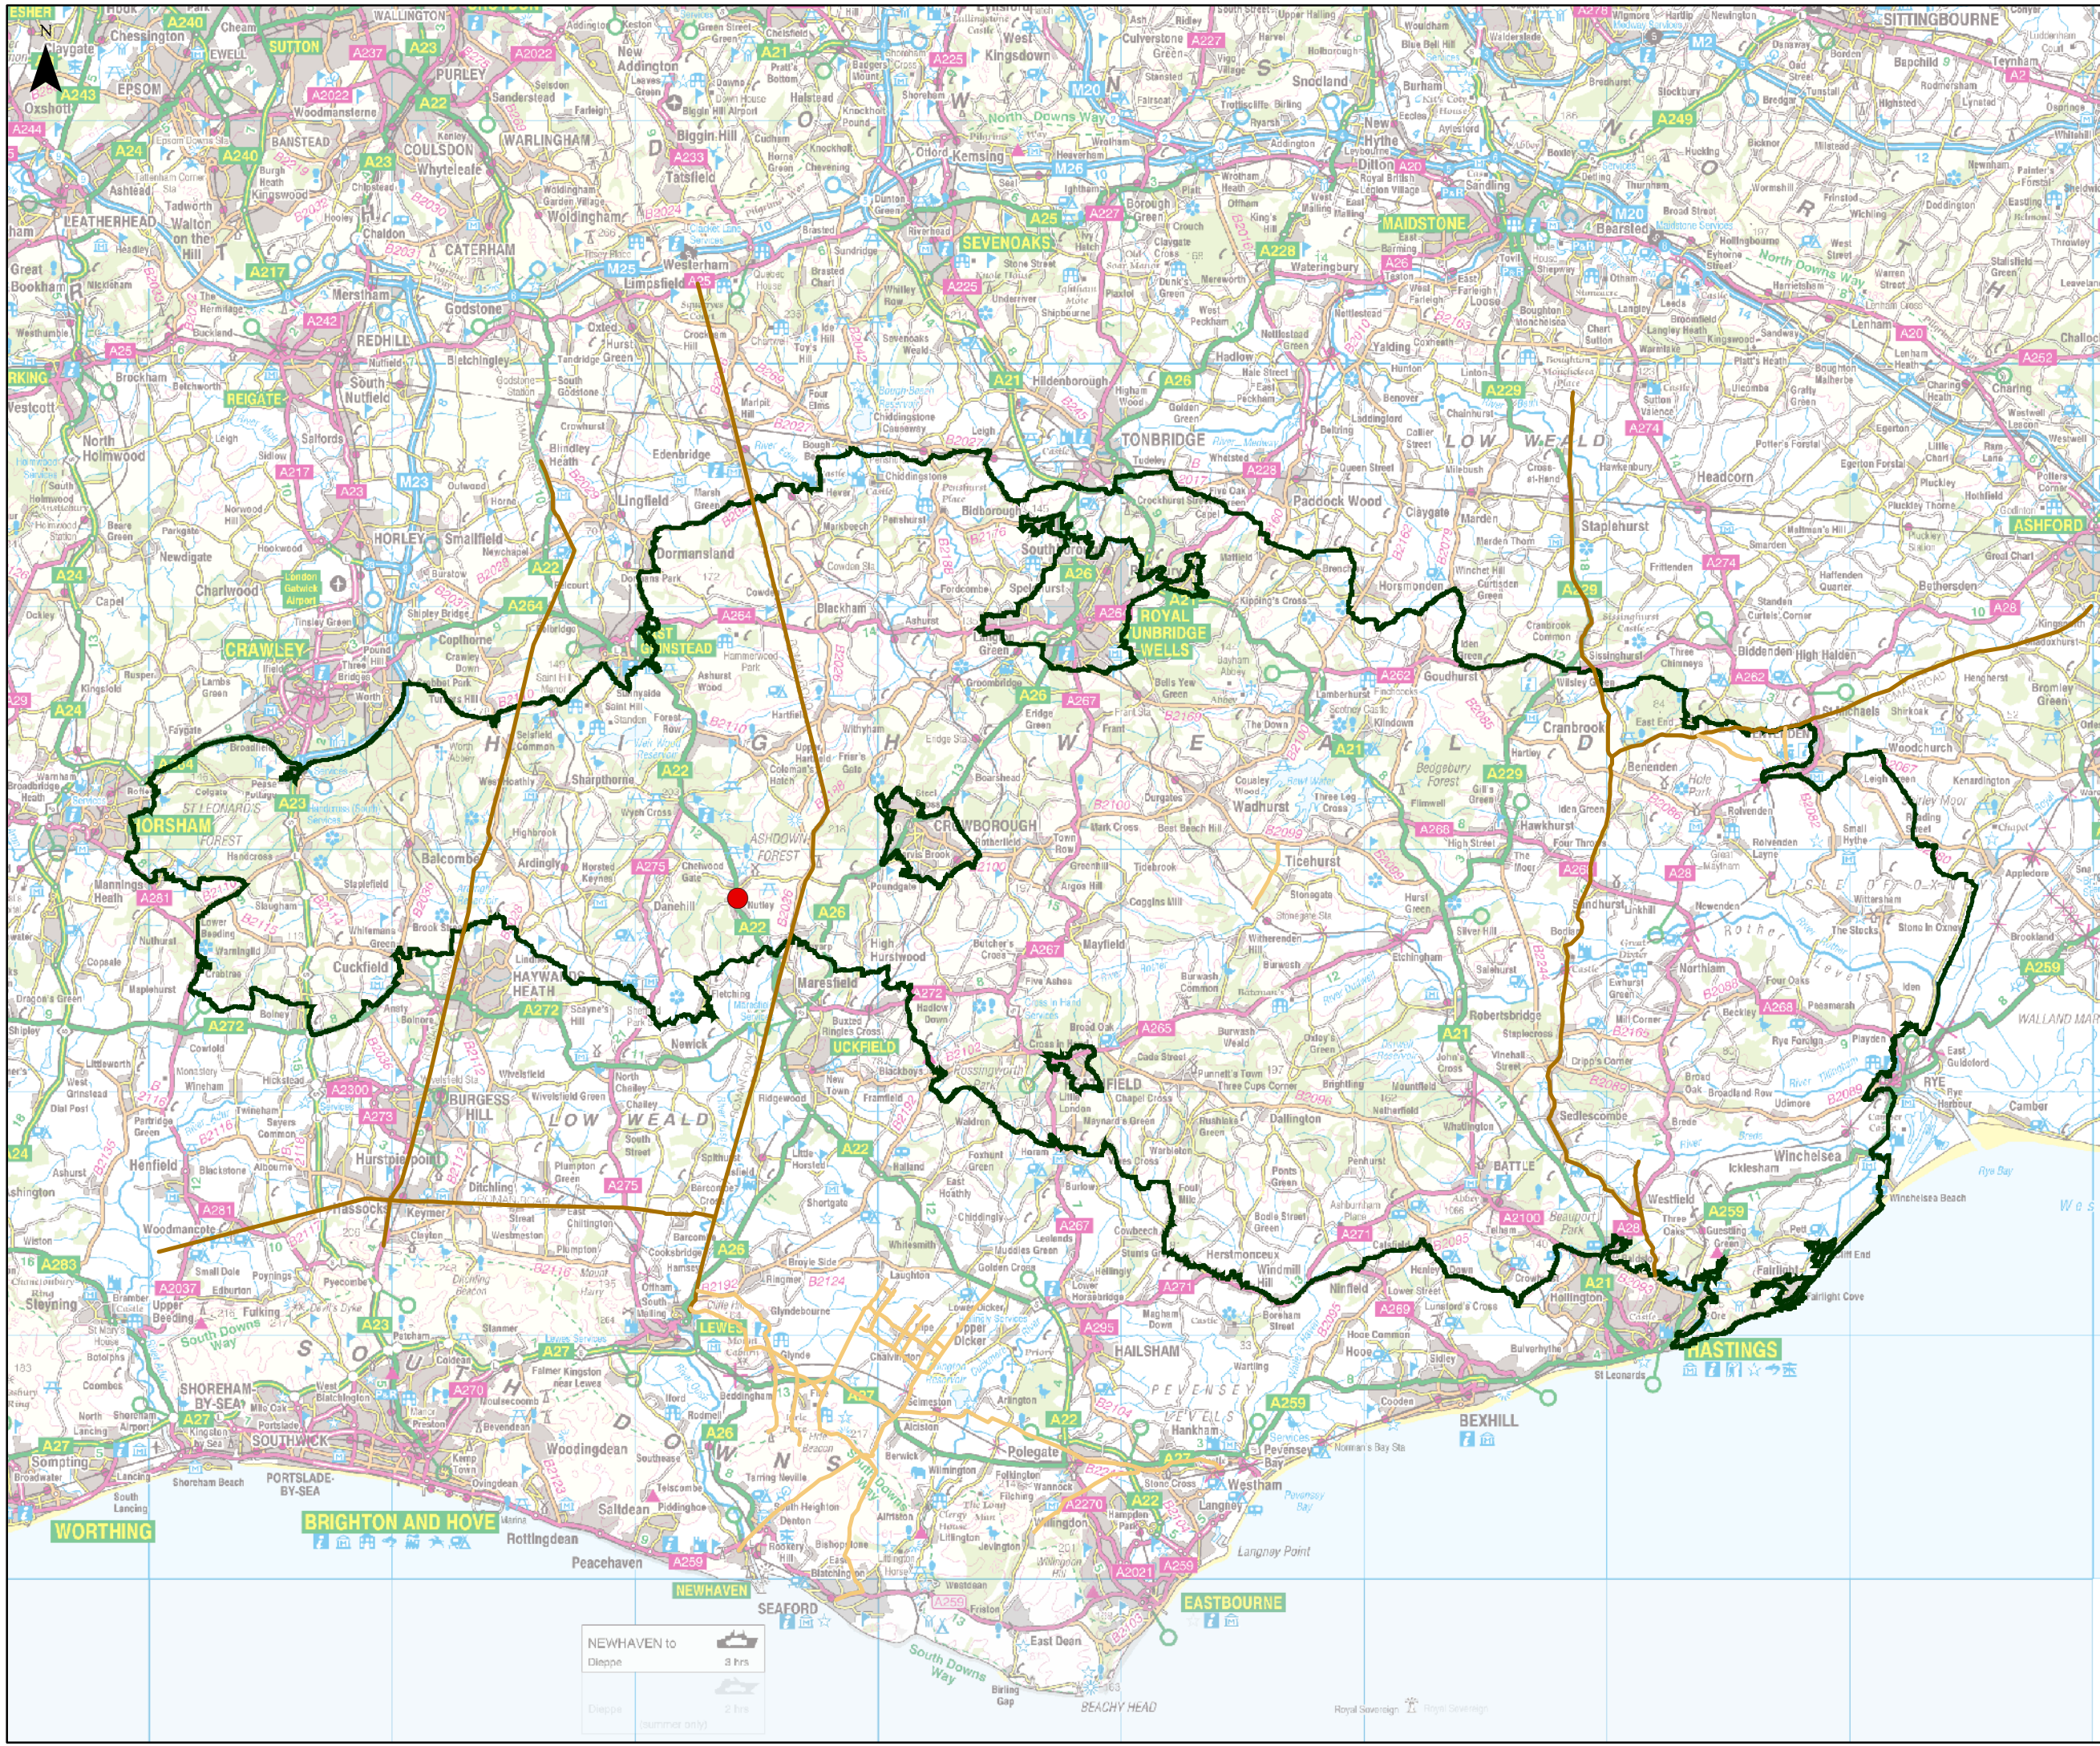

Roman Roads in the High Weald for Nutley CEP School

Education Resource

Find out about

KEY

- Nutley CEP School
- Roman Roads
- Minor Roman Road
- Roman Road
- High Weald AONB Boundary

Map Produced by the High Weald AONB Unit

www.highweald.org

This map is based upon or reproduced from Ordnance Survey material with the permission of Ordnance Survey on behalf of the Controller of Her Majesty's Stationery Office © Crown copyright. Unauthorised reproduction infringes Crown copyright and may lead to prosecution or civil proceedings.

Kent	County Council	100019238	(2010)
East Sussex	County Council	100019601	(2010)
West Sussex	County Council	100018485	(2010)
Surrey	County Council	100019613	(2010)

NEWHAVEN to		3 hrs
Dieppe		2 hrs
Dieppe		(summer only)