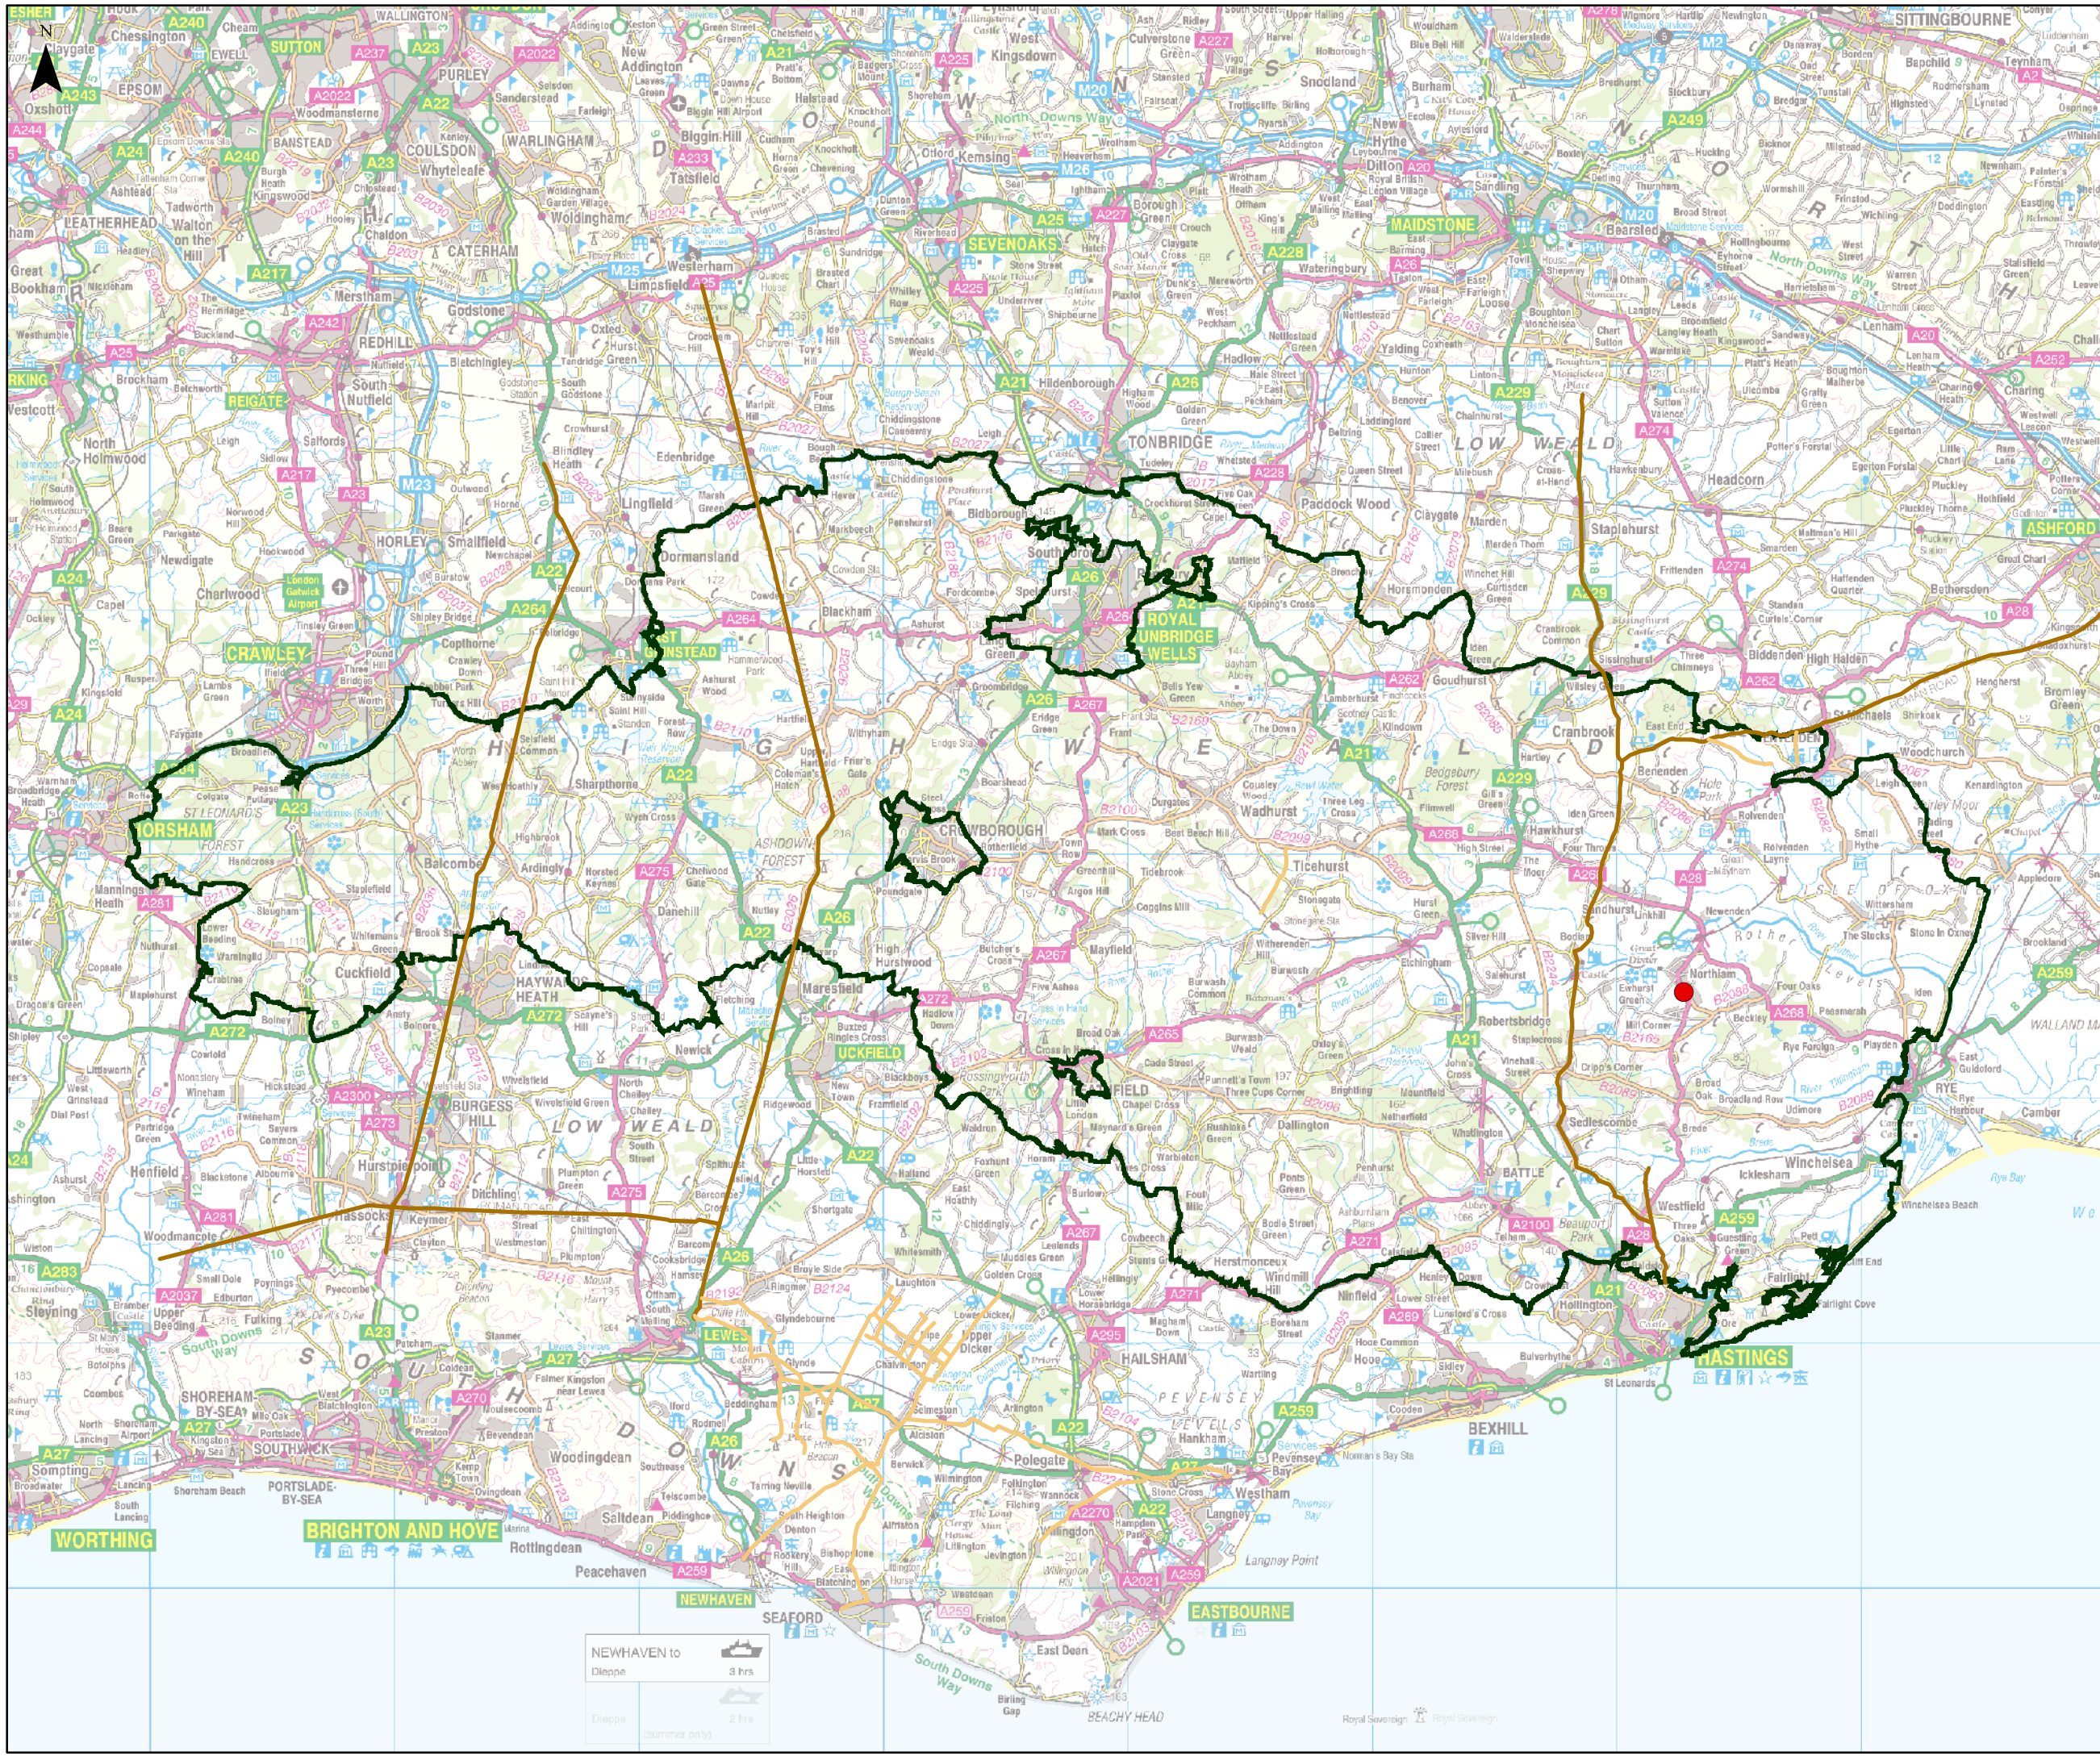

Roman Roads in the High Weald for Northiam CEP School

Find out about

KEY

- Northiam C of E Primary School
- Roman Roads
- Minor Roman Road
- Roman Road
- High Weald AONB Boundary

Map Produced by the High Weald AONB Unit

www.highweald.org

This map is based upon or reproduced from Ordnance Survey material with the permission of Ordnance Survey on behalf of the Controller of Her Majesty's Stationery Office © Crown copyright. Unauthorised reproduction infringes Crown copyright and may lead to prosecution or civil proceedings.

Kent	County Council	100019238	(2010)
East Sussex	County Council	100019601	(2010)
West Sussex	County Council	100018485	(2010)
Surrey	County Council	100019613	(2010)

NEWHAVEN to		3 hrs
Dieppe		2 hrs (summer only)