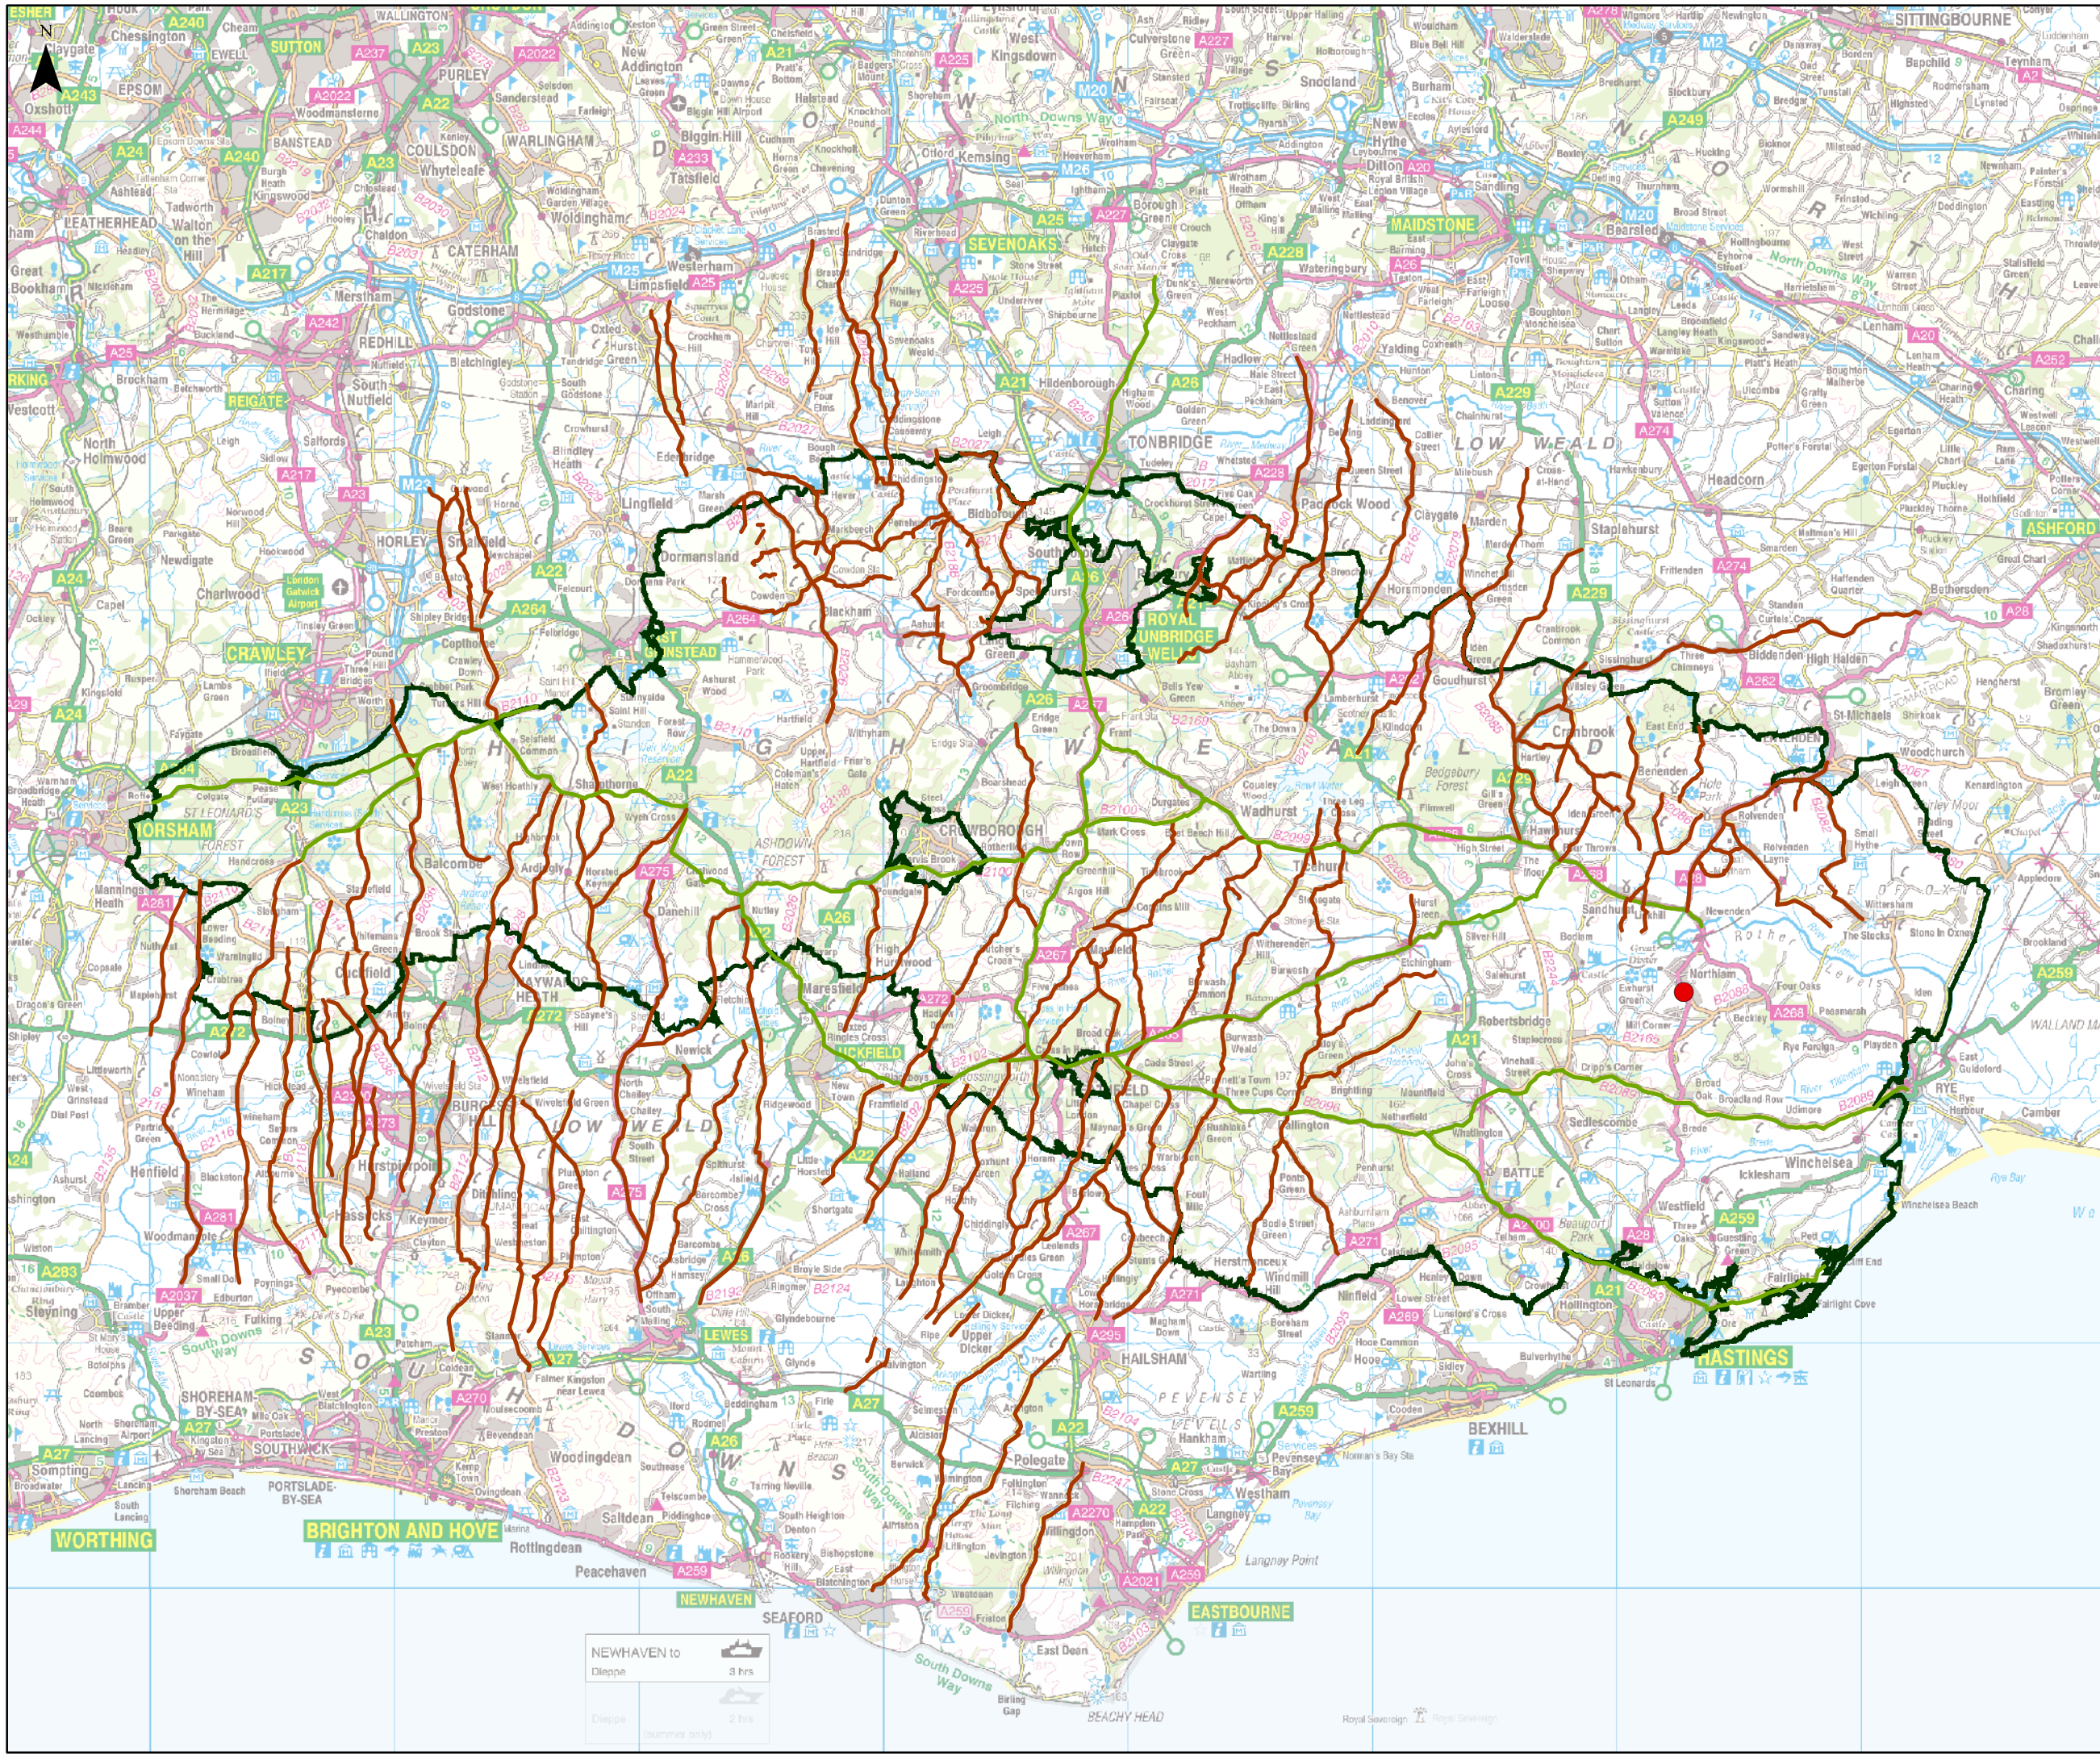

Drove Roads in the High Weald for Northiam CEP School

Education Resource

Find out about

KEY

- Northiam C of E Primary School
- Drove Roads**
- Drove
- Track
- High Weald AONB Boundary

Map Produced by the High Weald AONB Unit

www.highweald.org

This map is based upon or reproduced from Ordnance Survey material with the permission of Ordnance Survey on behalf of the Controller of Her Majesty's Stationery Office © Crown copyright. Unauthorised reproduction infringes Crown copyright and may lead to prosecution or civil proceedings.

Kent	County Council	100019238	(2010)
East Sussex	County Council	100019601	(2010)
West Sussex	County Council	100018485	(2010)
Surrey	County Council	100019613	(2010)

NEWHAVEN to
Dieppe 3 hrs
Dieppe (summer only) 2 hrs