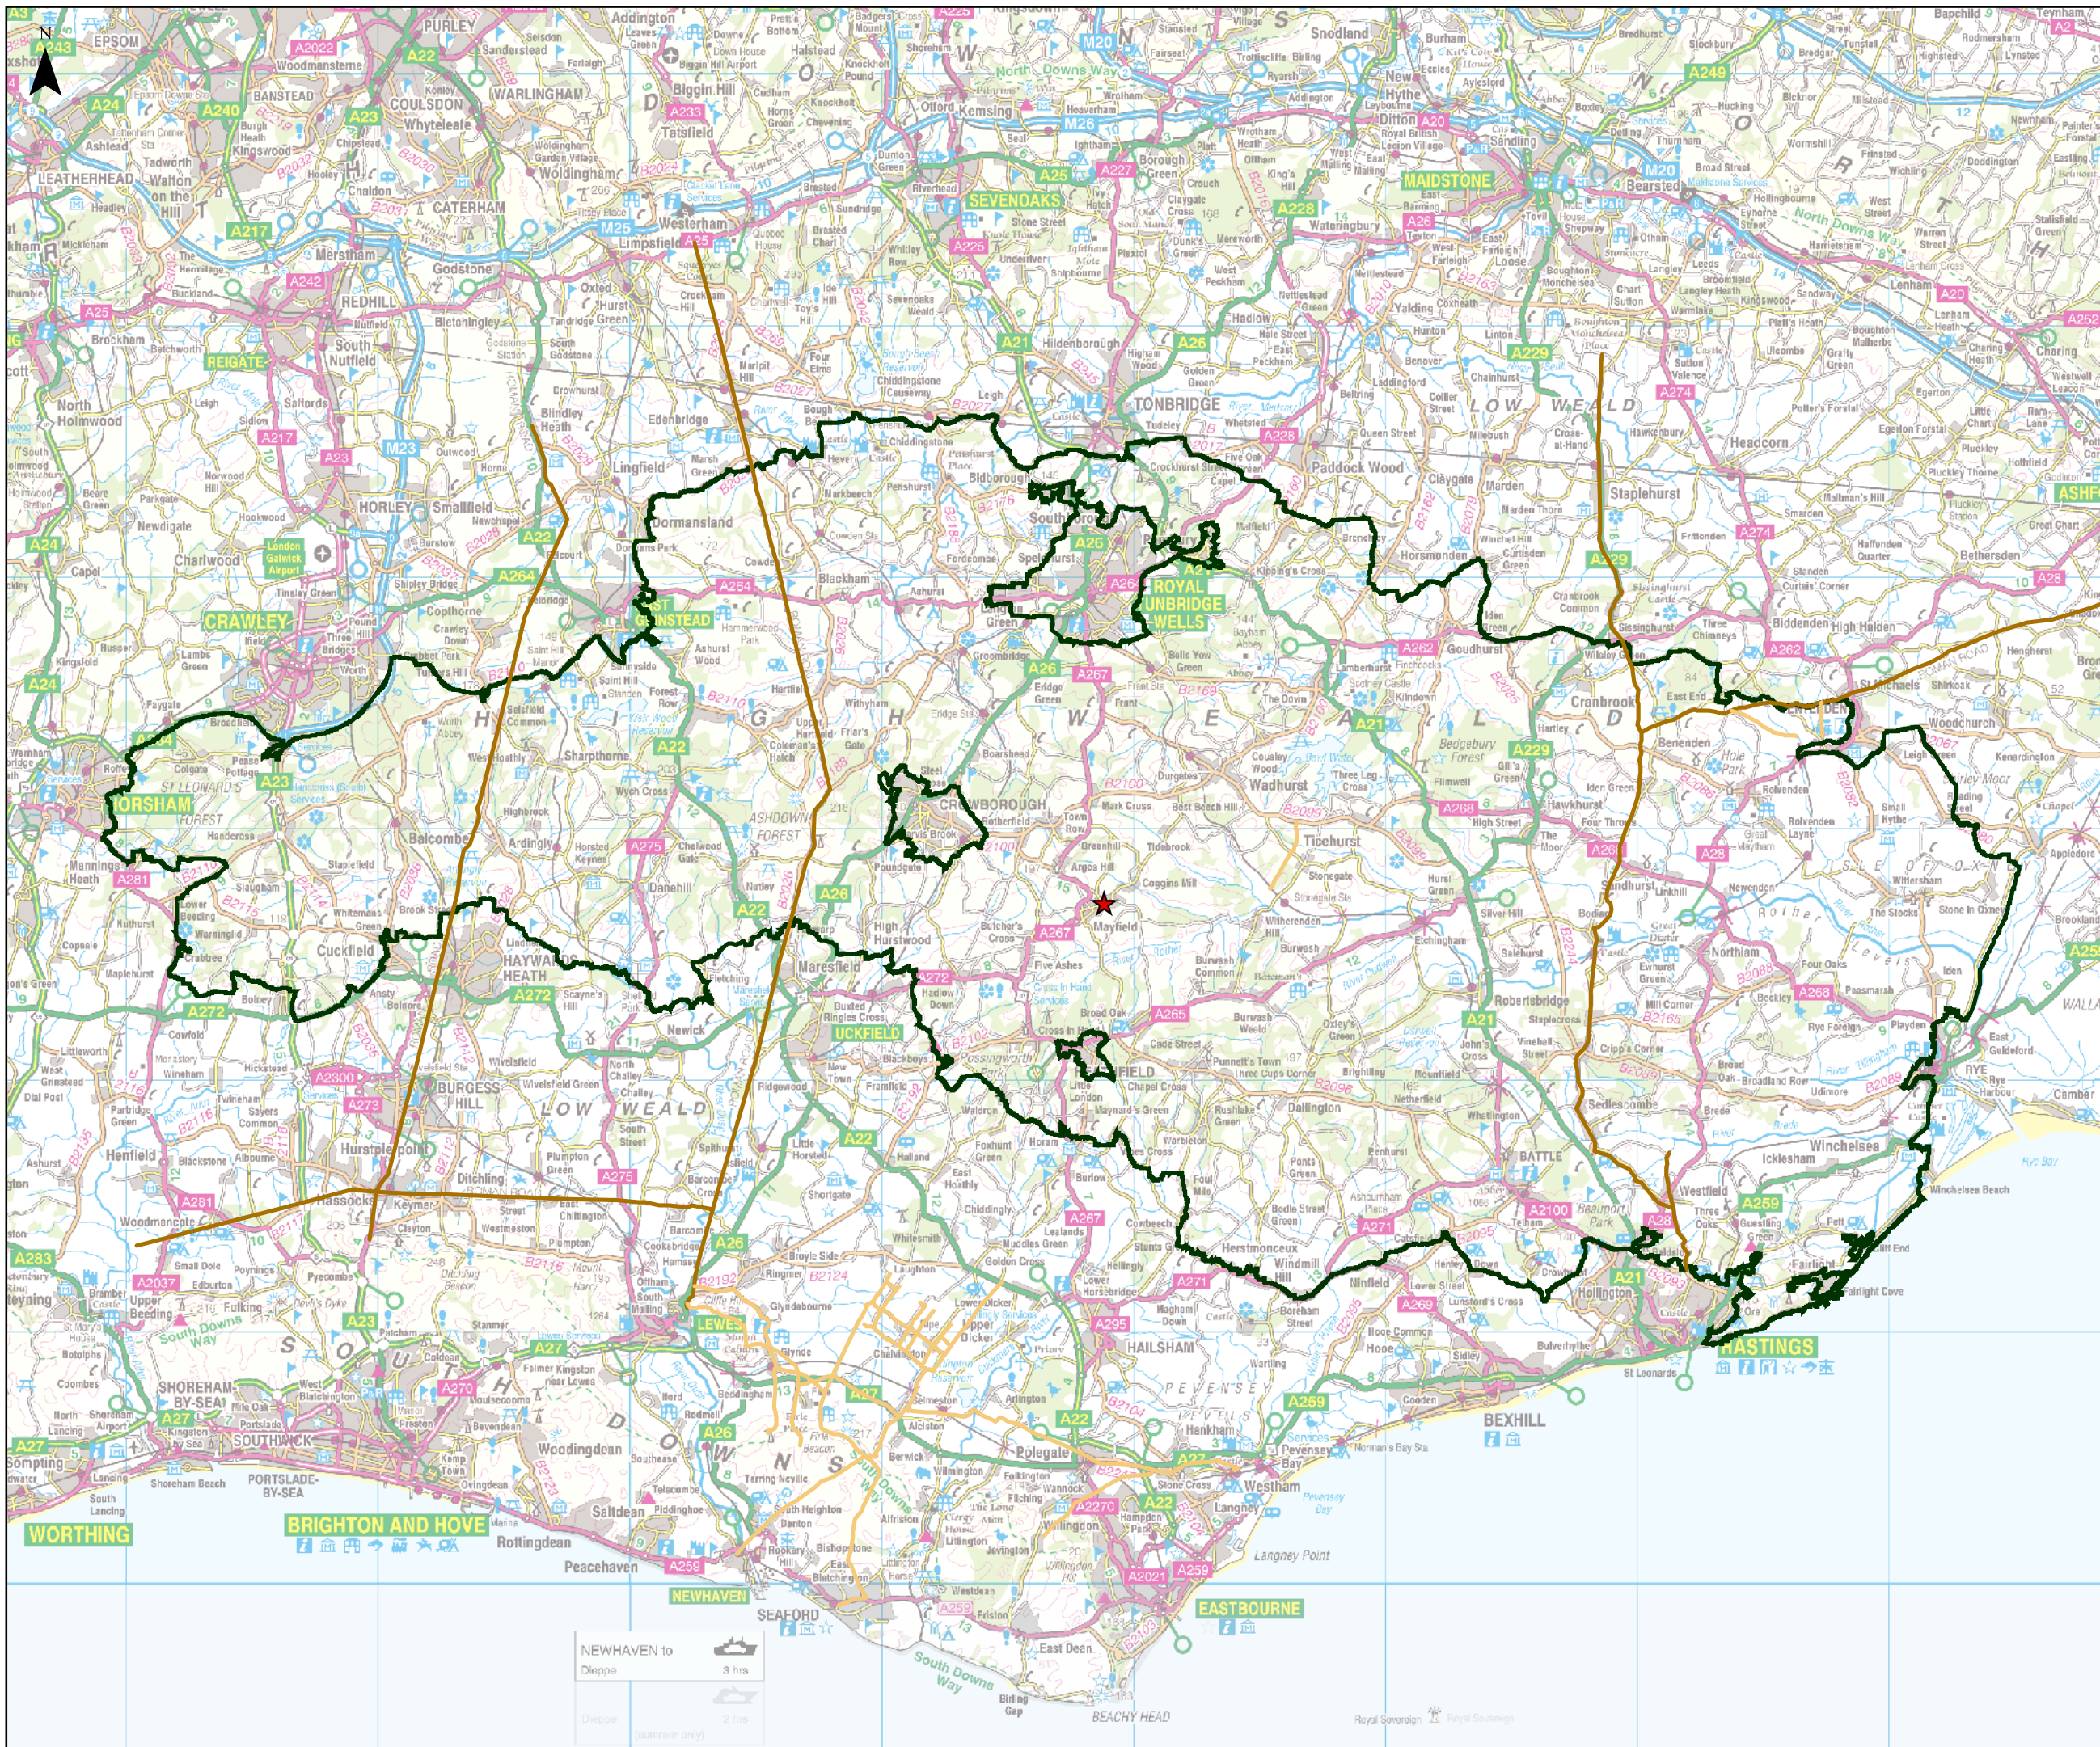

Roman Roads in the High Weald

for Mayfield CEP School

Education Resource

Find out about

- ★ Mayfield CEP School
- Roman Roads
- Minor Roman Road
- Roman Road
- High Weald AONB Boundary

Map Produced by the High Weald AONB Unit

www.highweald.org

This map is based upon or reproduced from Ordnance Survey material with the permission of Ordnance Survey on behalf of the Controller of Her Majesty's Stationery Office © Crown copyright. Unauthorised reproduction infringes Crown copyright and may lead to prosecution or civil proceedings.

Kent County Council	-	100019238	(2011)
East Sussex County Council	-	100019601	(2011)
West Sussex County Council	-	100018485	(2011)
Surrey County Council	-	100019613	(2011)