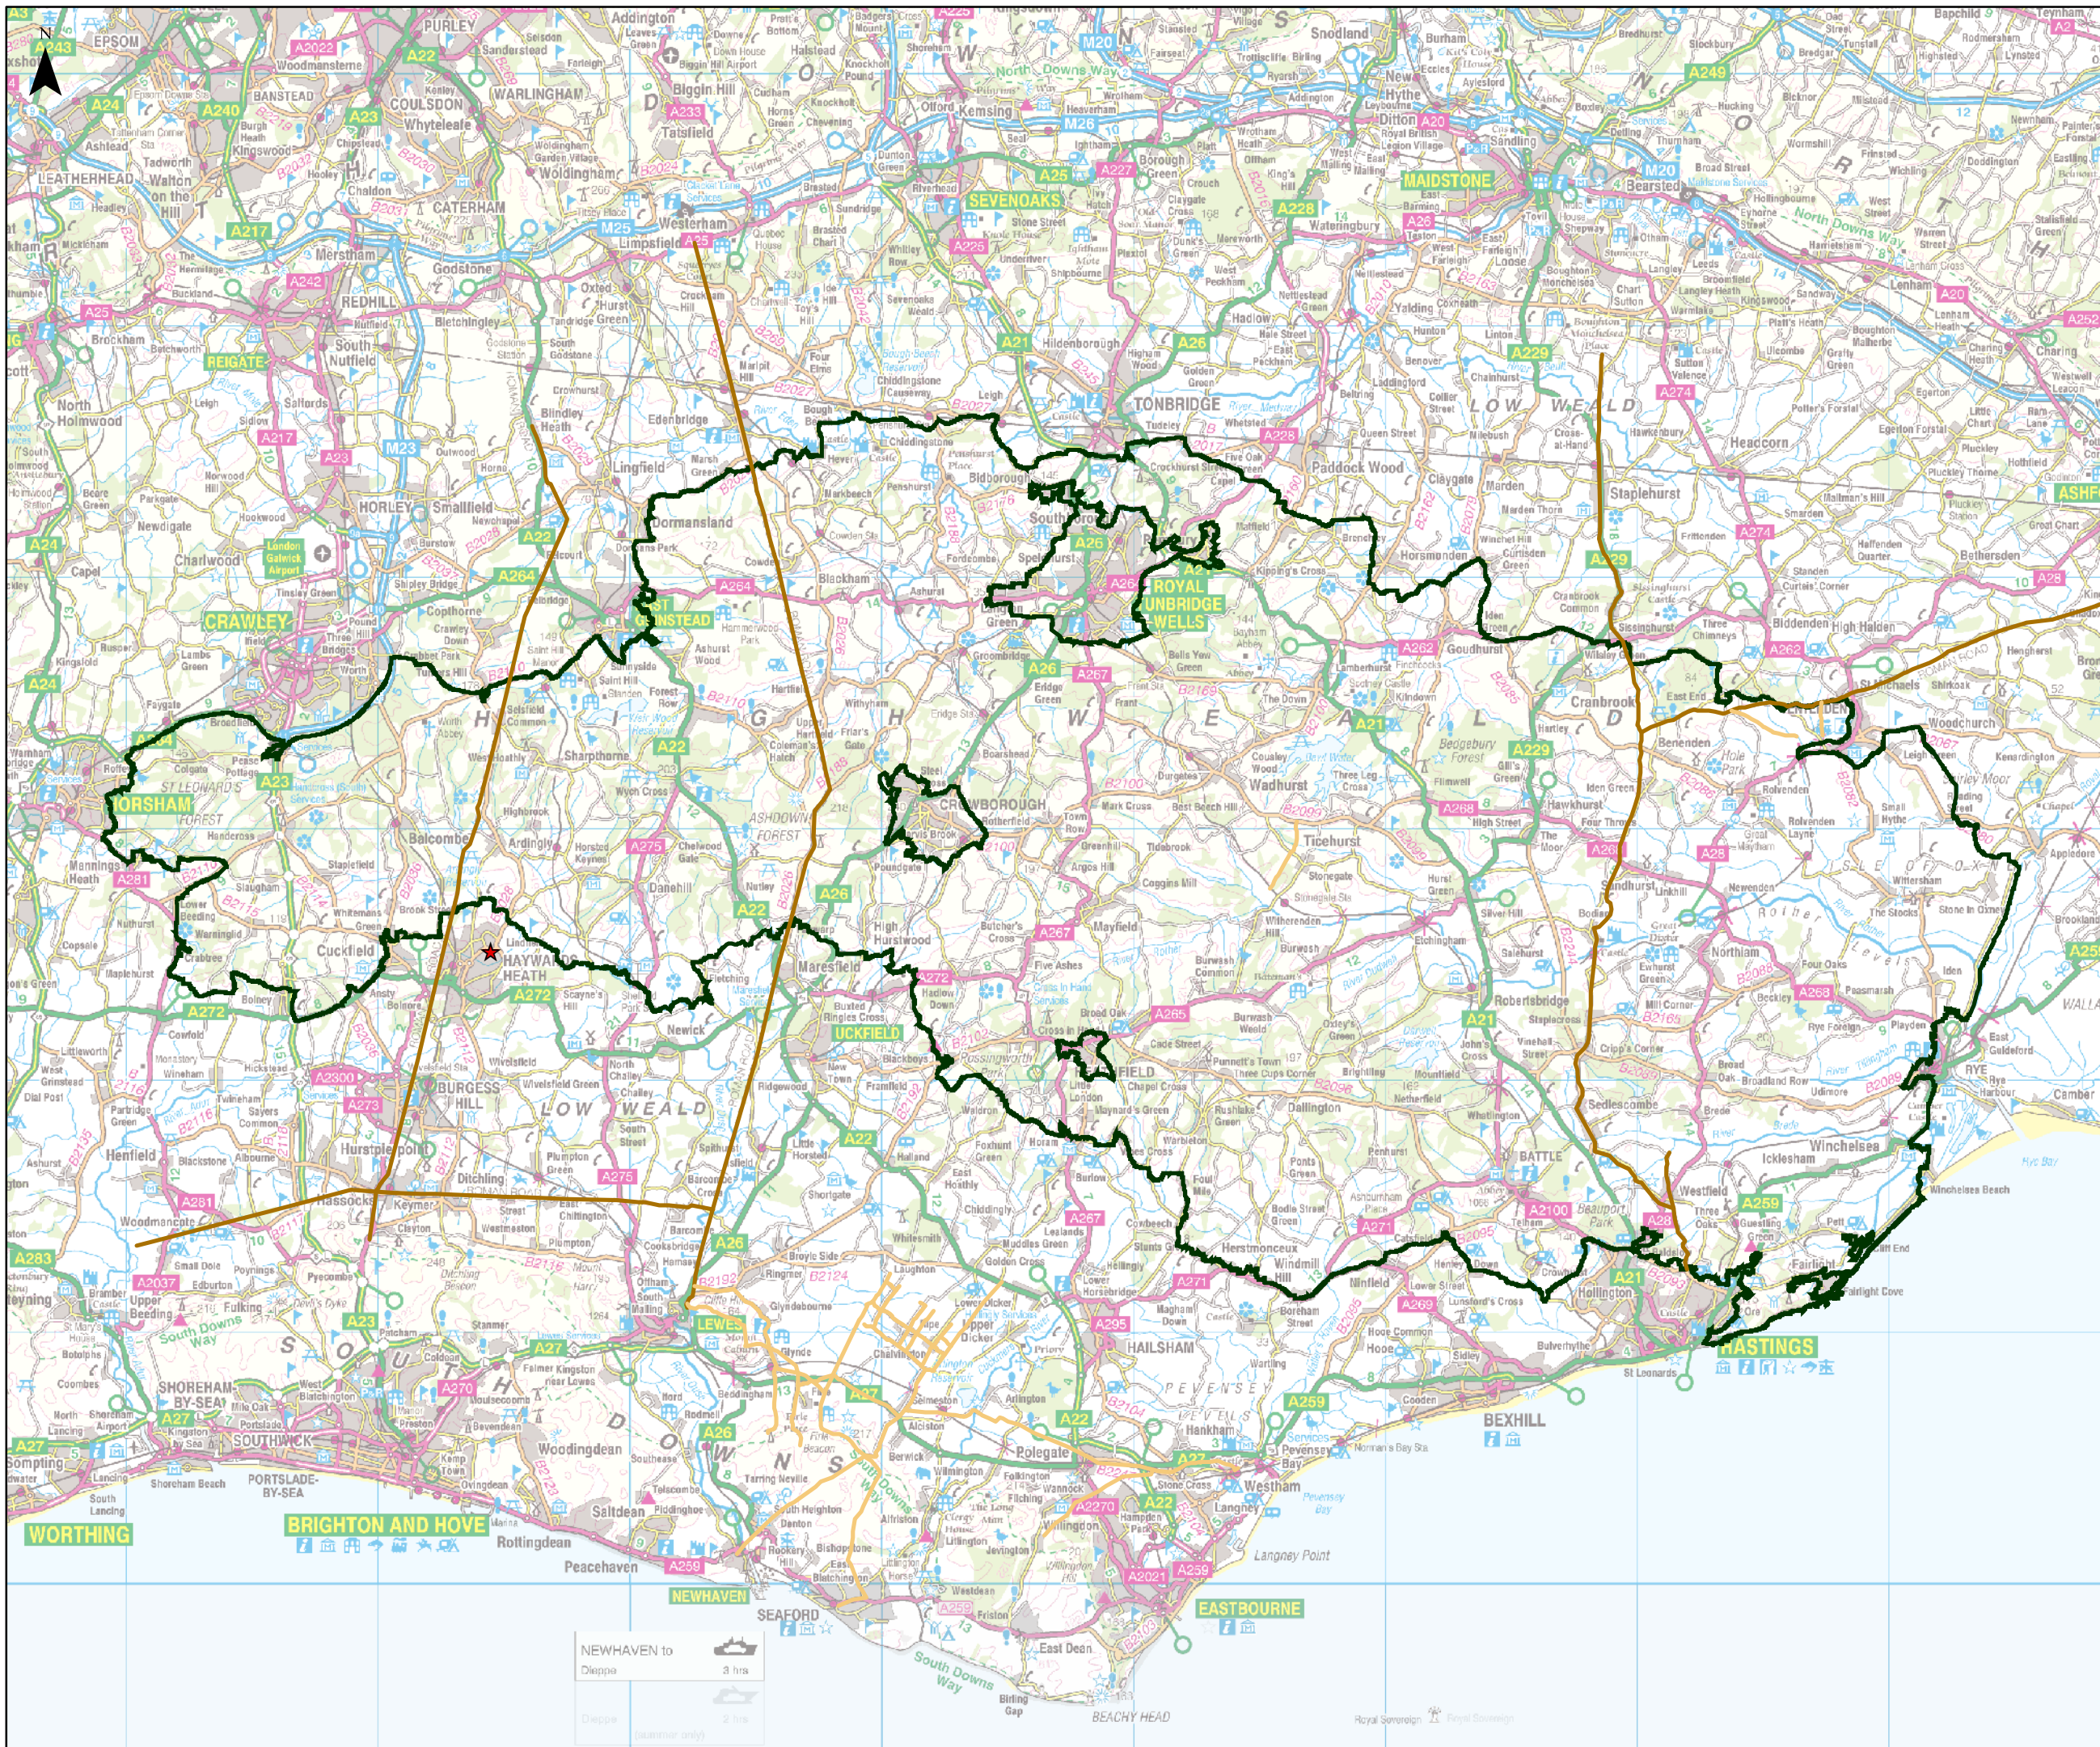

# Roman Roads in the High Weald for Lindfield Primary School

Education Resource

Find out about

- ★ Lindfield Primary School
- Roman Roads
- Minor Roman Road
- Roman Road
- High Weald AONB Boundary

Map Produced by the High Weald AONB Unit

[www.highweald.org](http://www.highweald.org)

This map is based upon or reproduced from Ordnance Survey material with the permission of Ordnance Survey on behalf of the Controller of Her Majesty's Stationery Office © Crown copyright. Unauthorised reproduction infringes Crown copyright and may lead to prosecution or civil proceedings.

Kent	County Council	-	100019238	(2011)
East Sussex	County Council	-	100019601	(2011)
West Sussex	County Council	-	100018485	(2011)
Surrey	County Council	-	100019613	(2011)