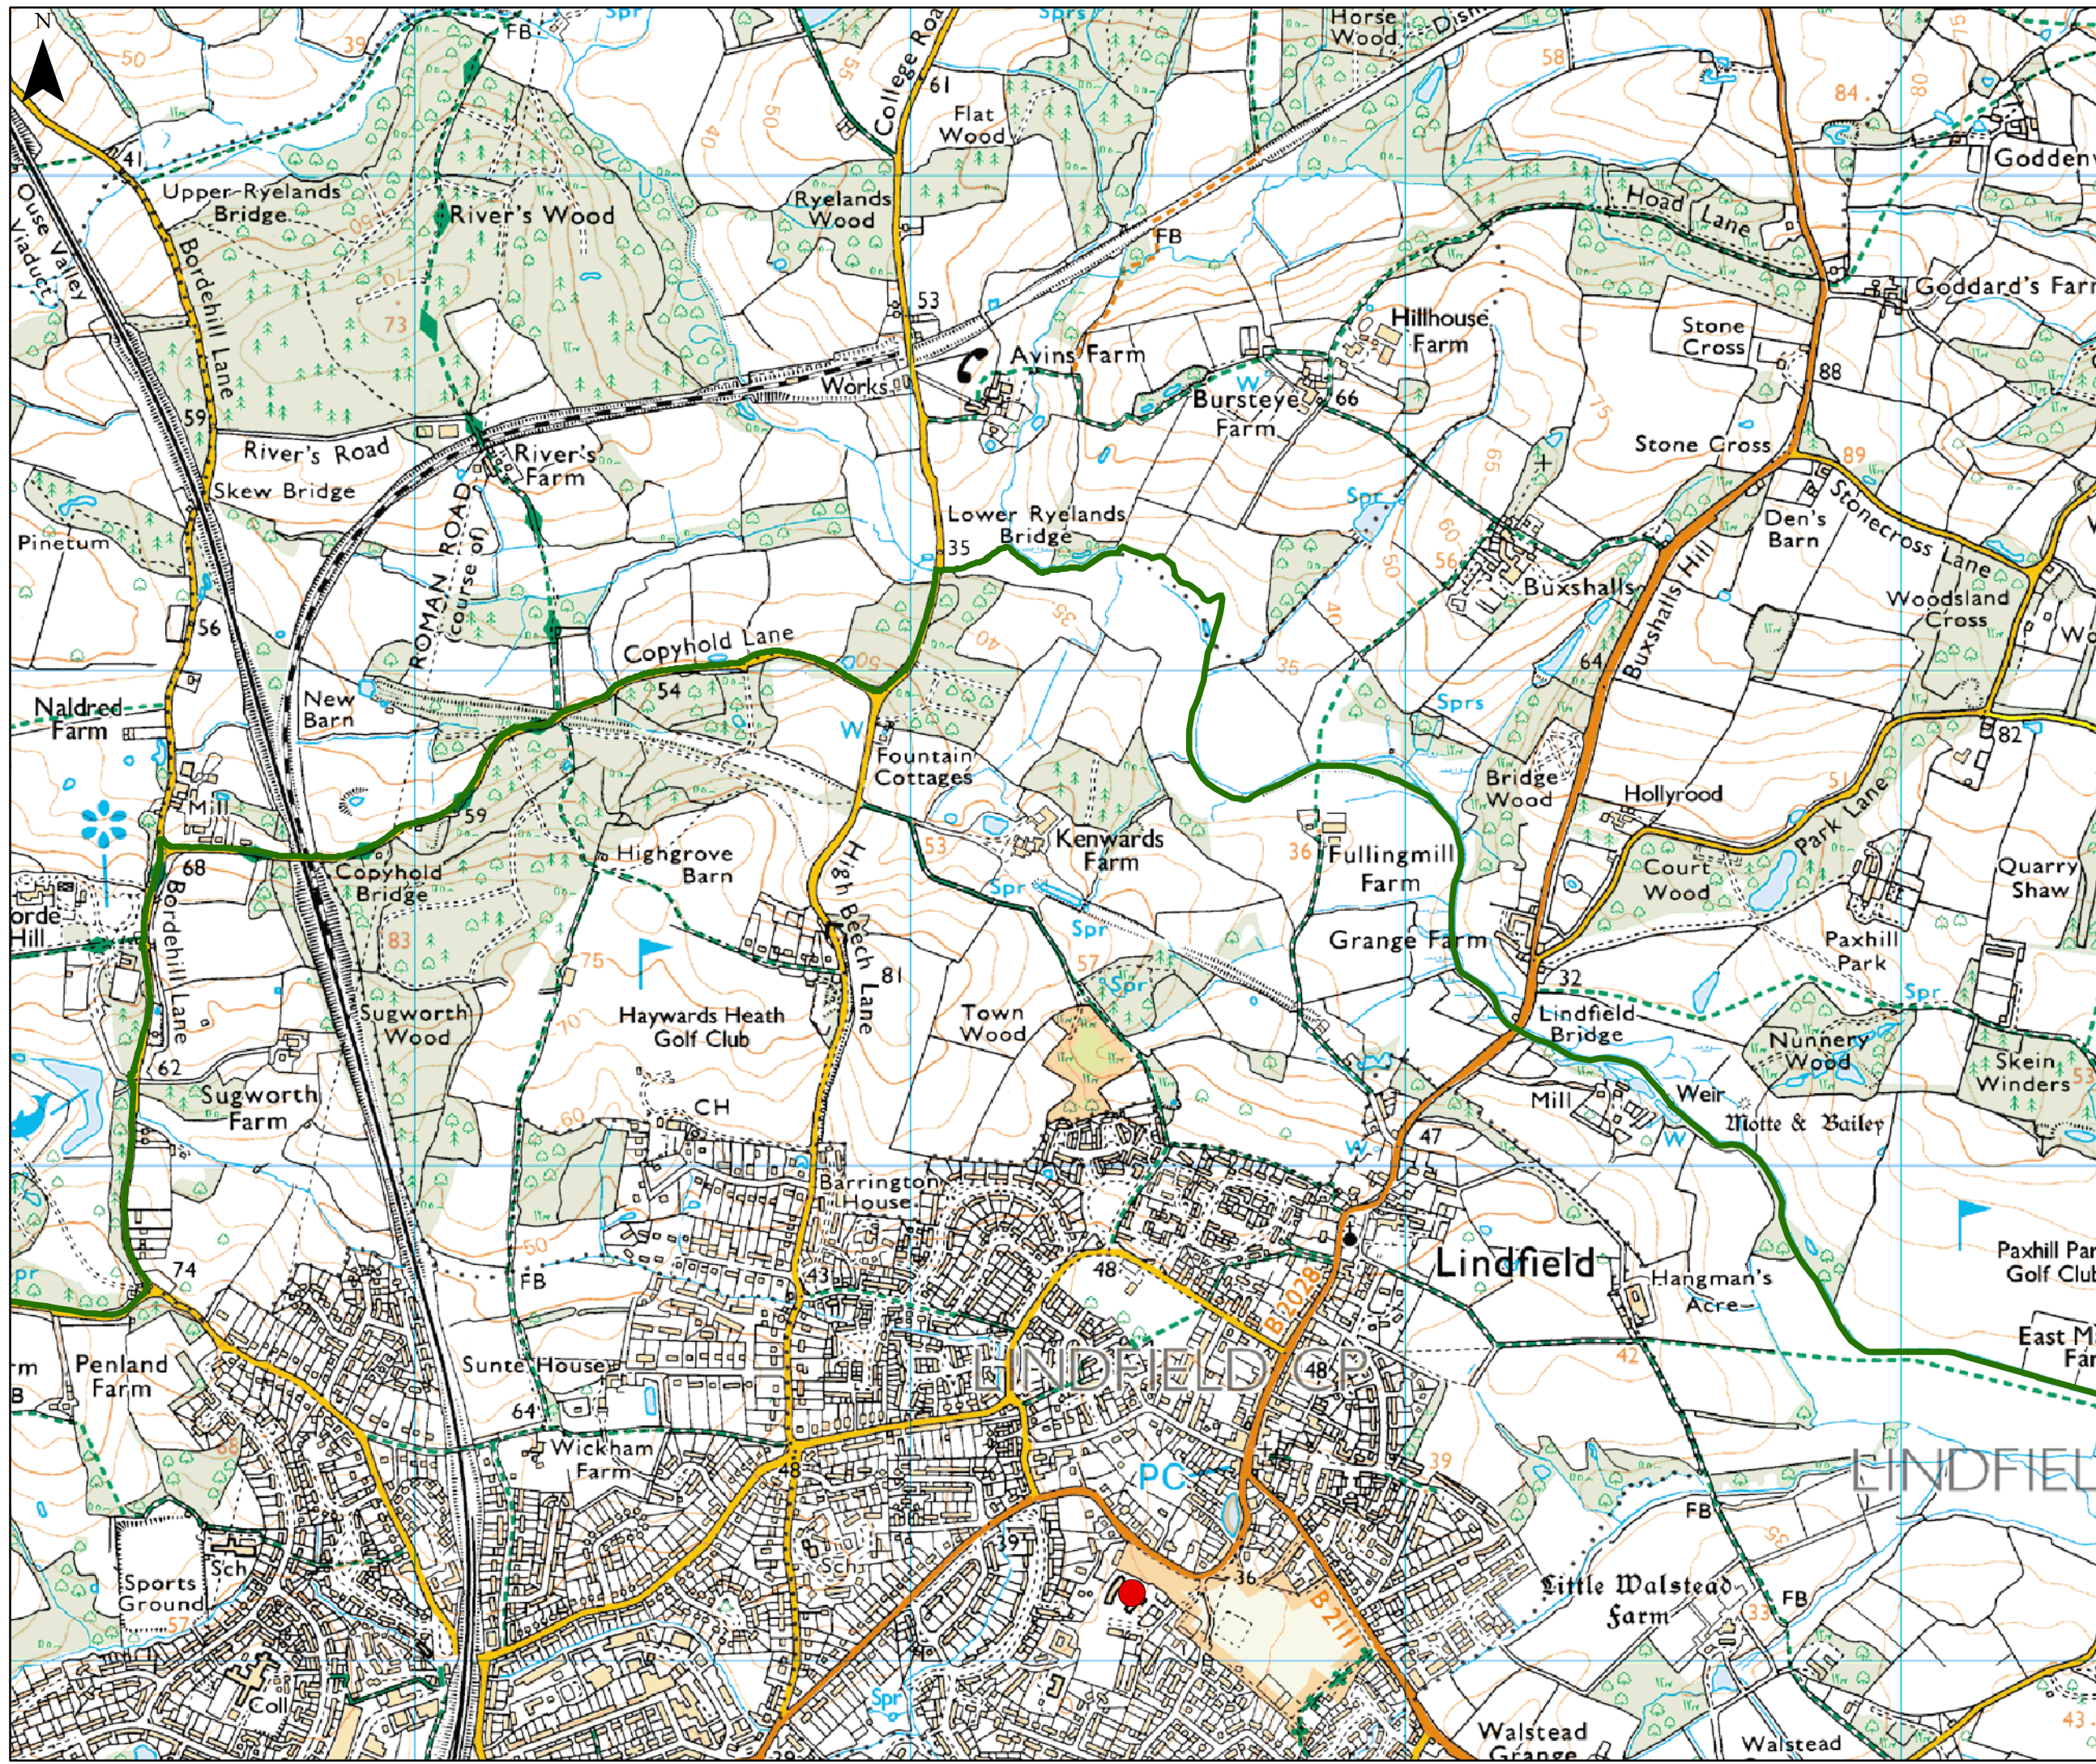

# Ordnance Survey Modern Map

for Lindfield  
Primary School

Education Resource

Find out about

-  Lindfield Primary School
-  High Weald Boundary

Map Produced by the  
High Weald AONB Unit

[www.highweald.org](http://www.highweald.org)

This map is based upon or reproduced from Ordnance Survey material with the permission of Ordnance Survey on behalf of the Controller of Her Majesty's Stationery Office © Crown copyright. Unauthorised reproduction infringes Crown copyright and may lead to prosecution or civil proceedings.