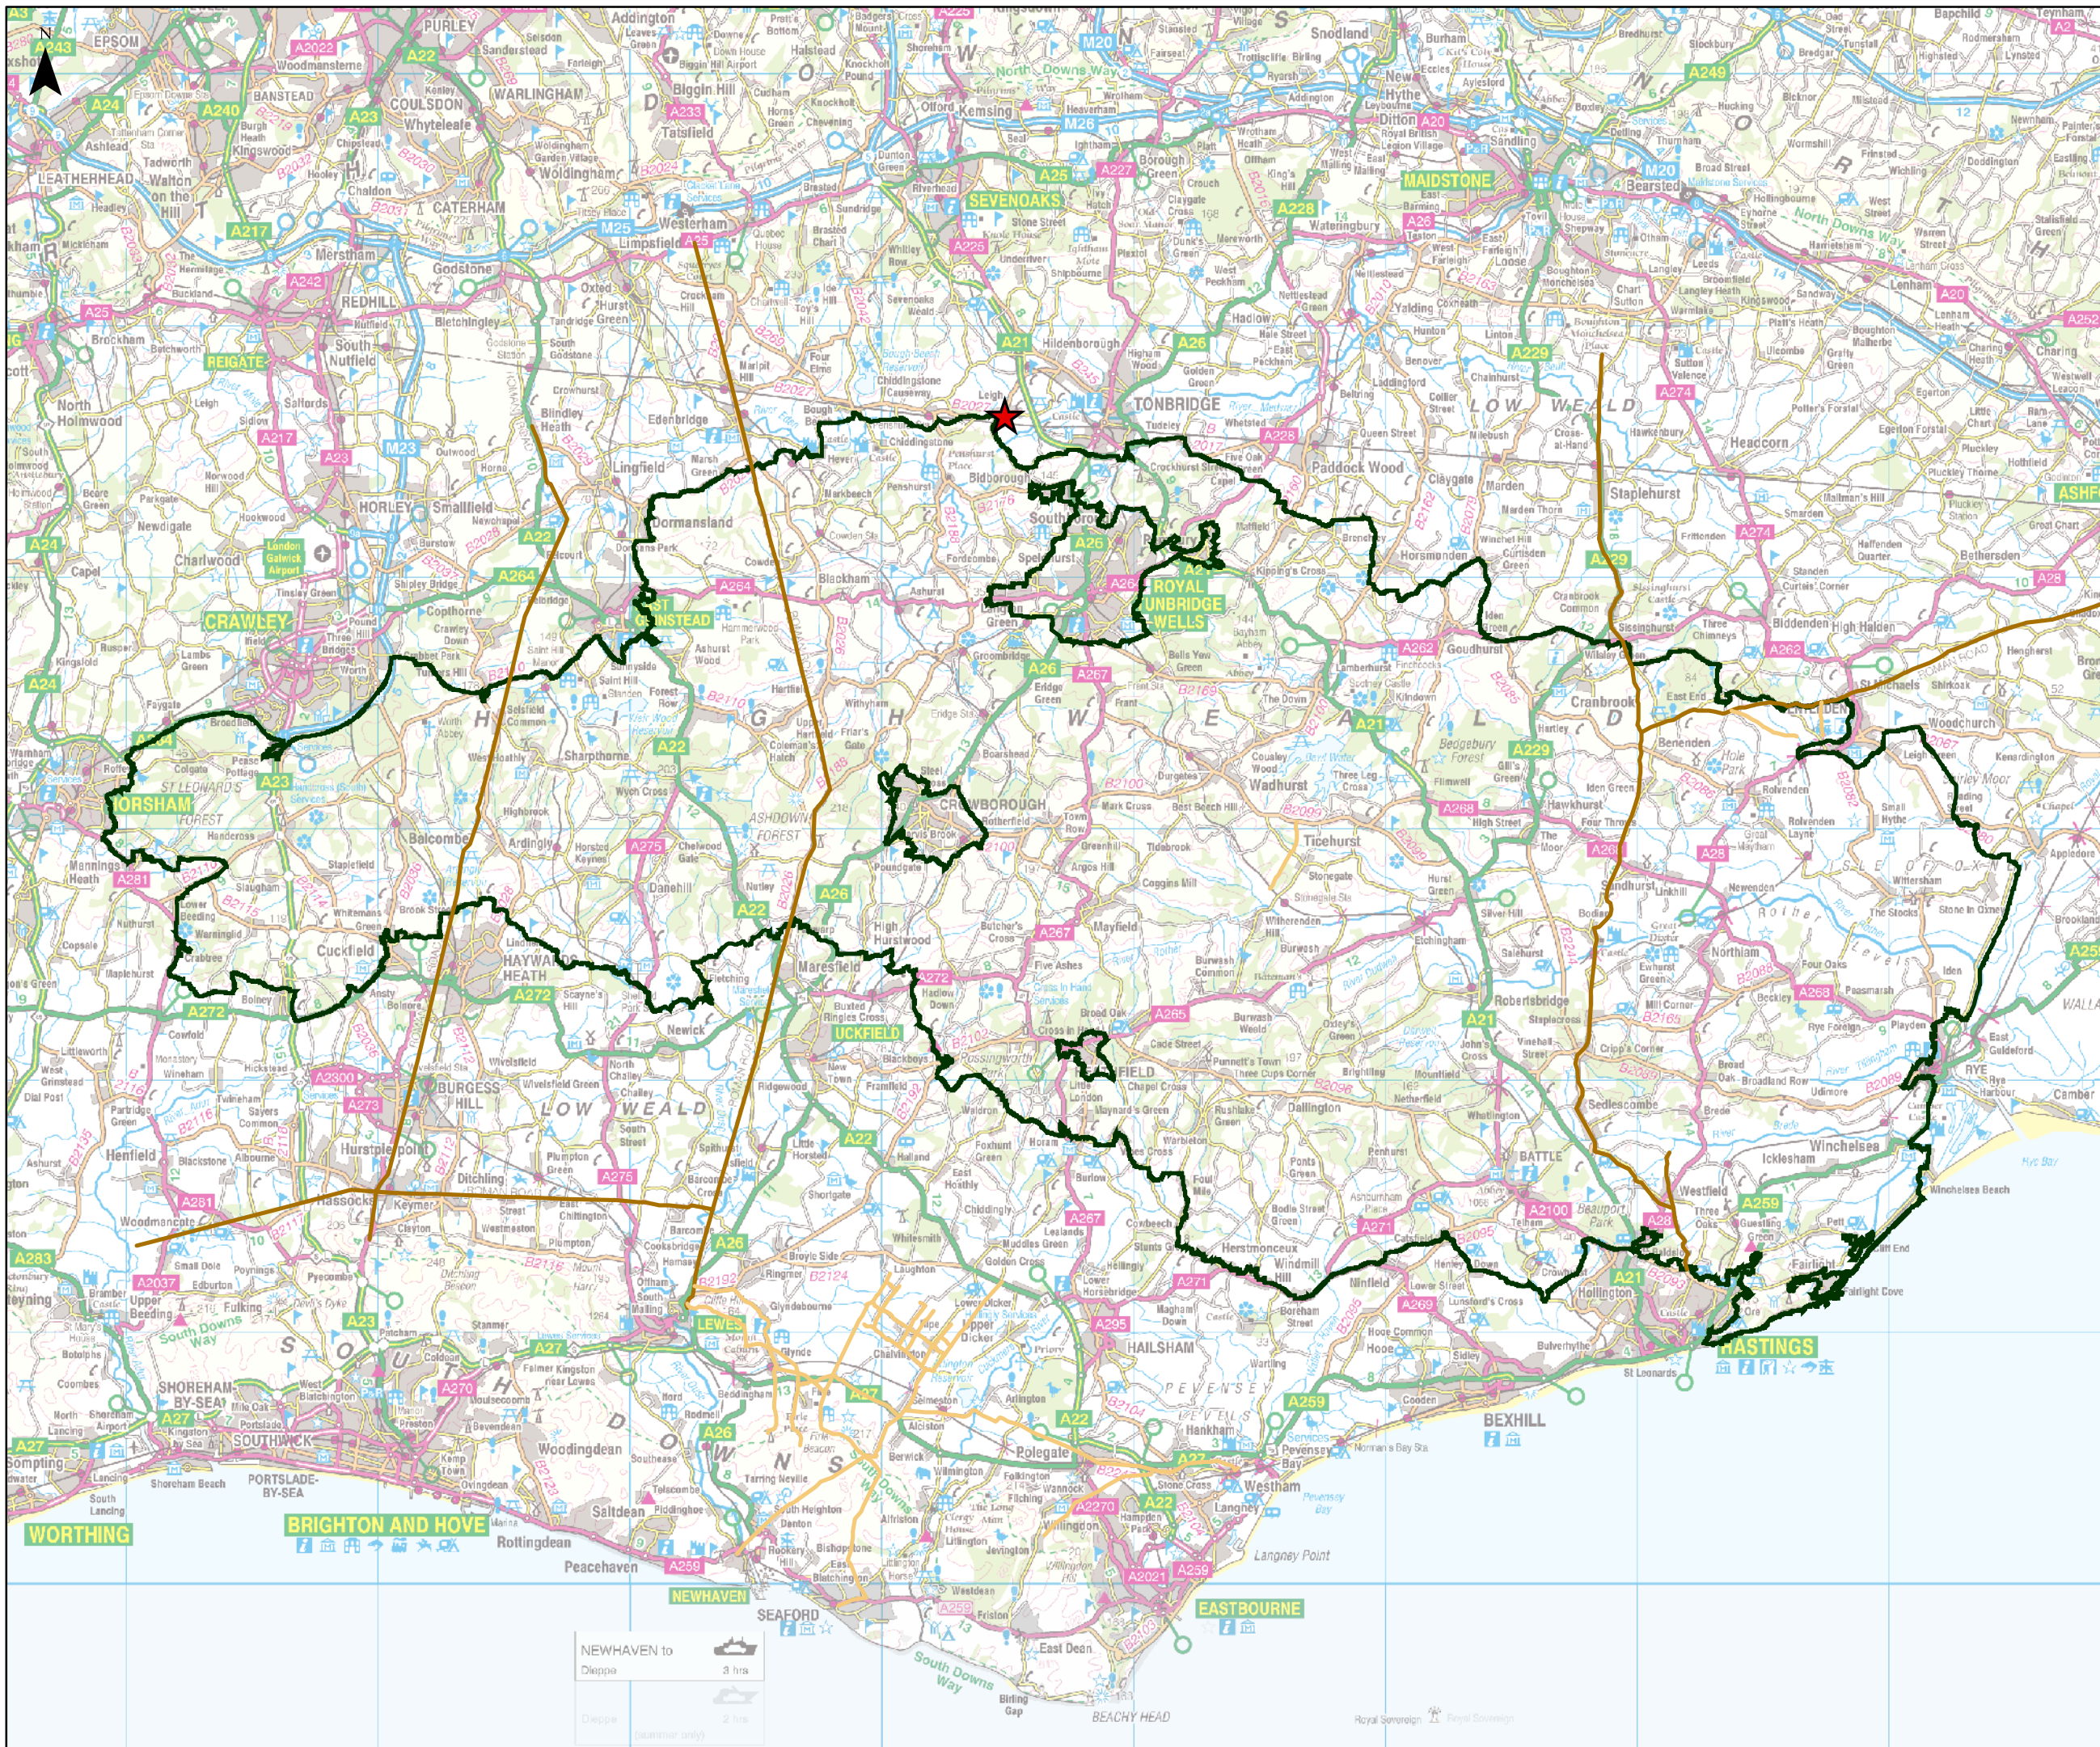

Roman Roads in the High Weald

for Leigh Primary School

★ Leigh Primary School

- Roman Roads
- Minor Roman Road
- Roman Road
- High Weald AONB Boundary

Map Produced by the High Weald AONB Unit

www.highweald.org

This map is based upon or reproduced from Ordnance Survey material with the permission of Ordnance Survey on behalf of the Controller of Her Majesty's Stationery Office © Crown copyright. Unauthorised reproduction infringes Crown copyright and may lead to prosecution or civil proceedings.

Kent County Council	-	100019238	(2011)
East Sussex County Council	-	100019601	(2011)
West Sussex County Council	-	100018485	(2011)
Surrey County Council	-	100019613	(2011)