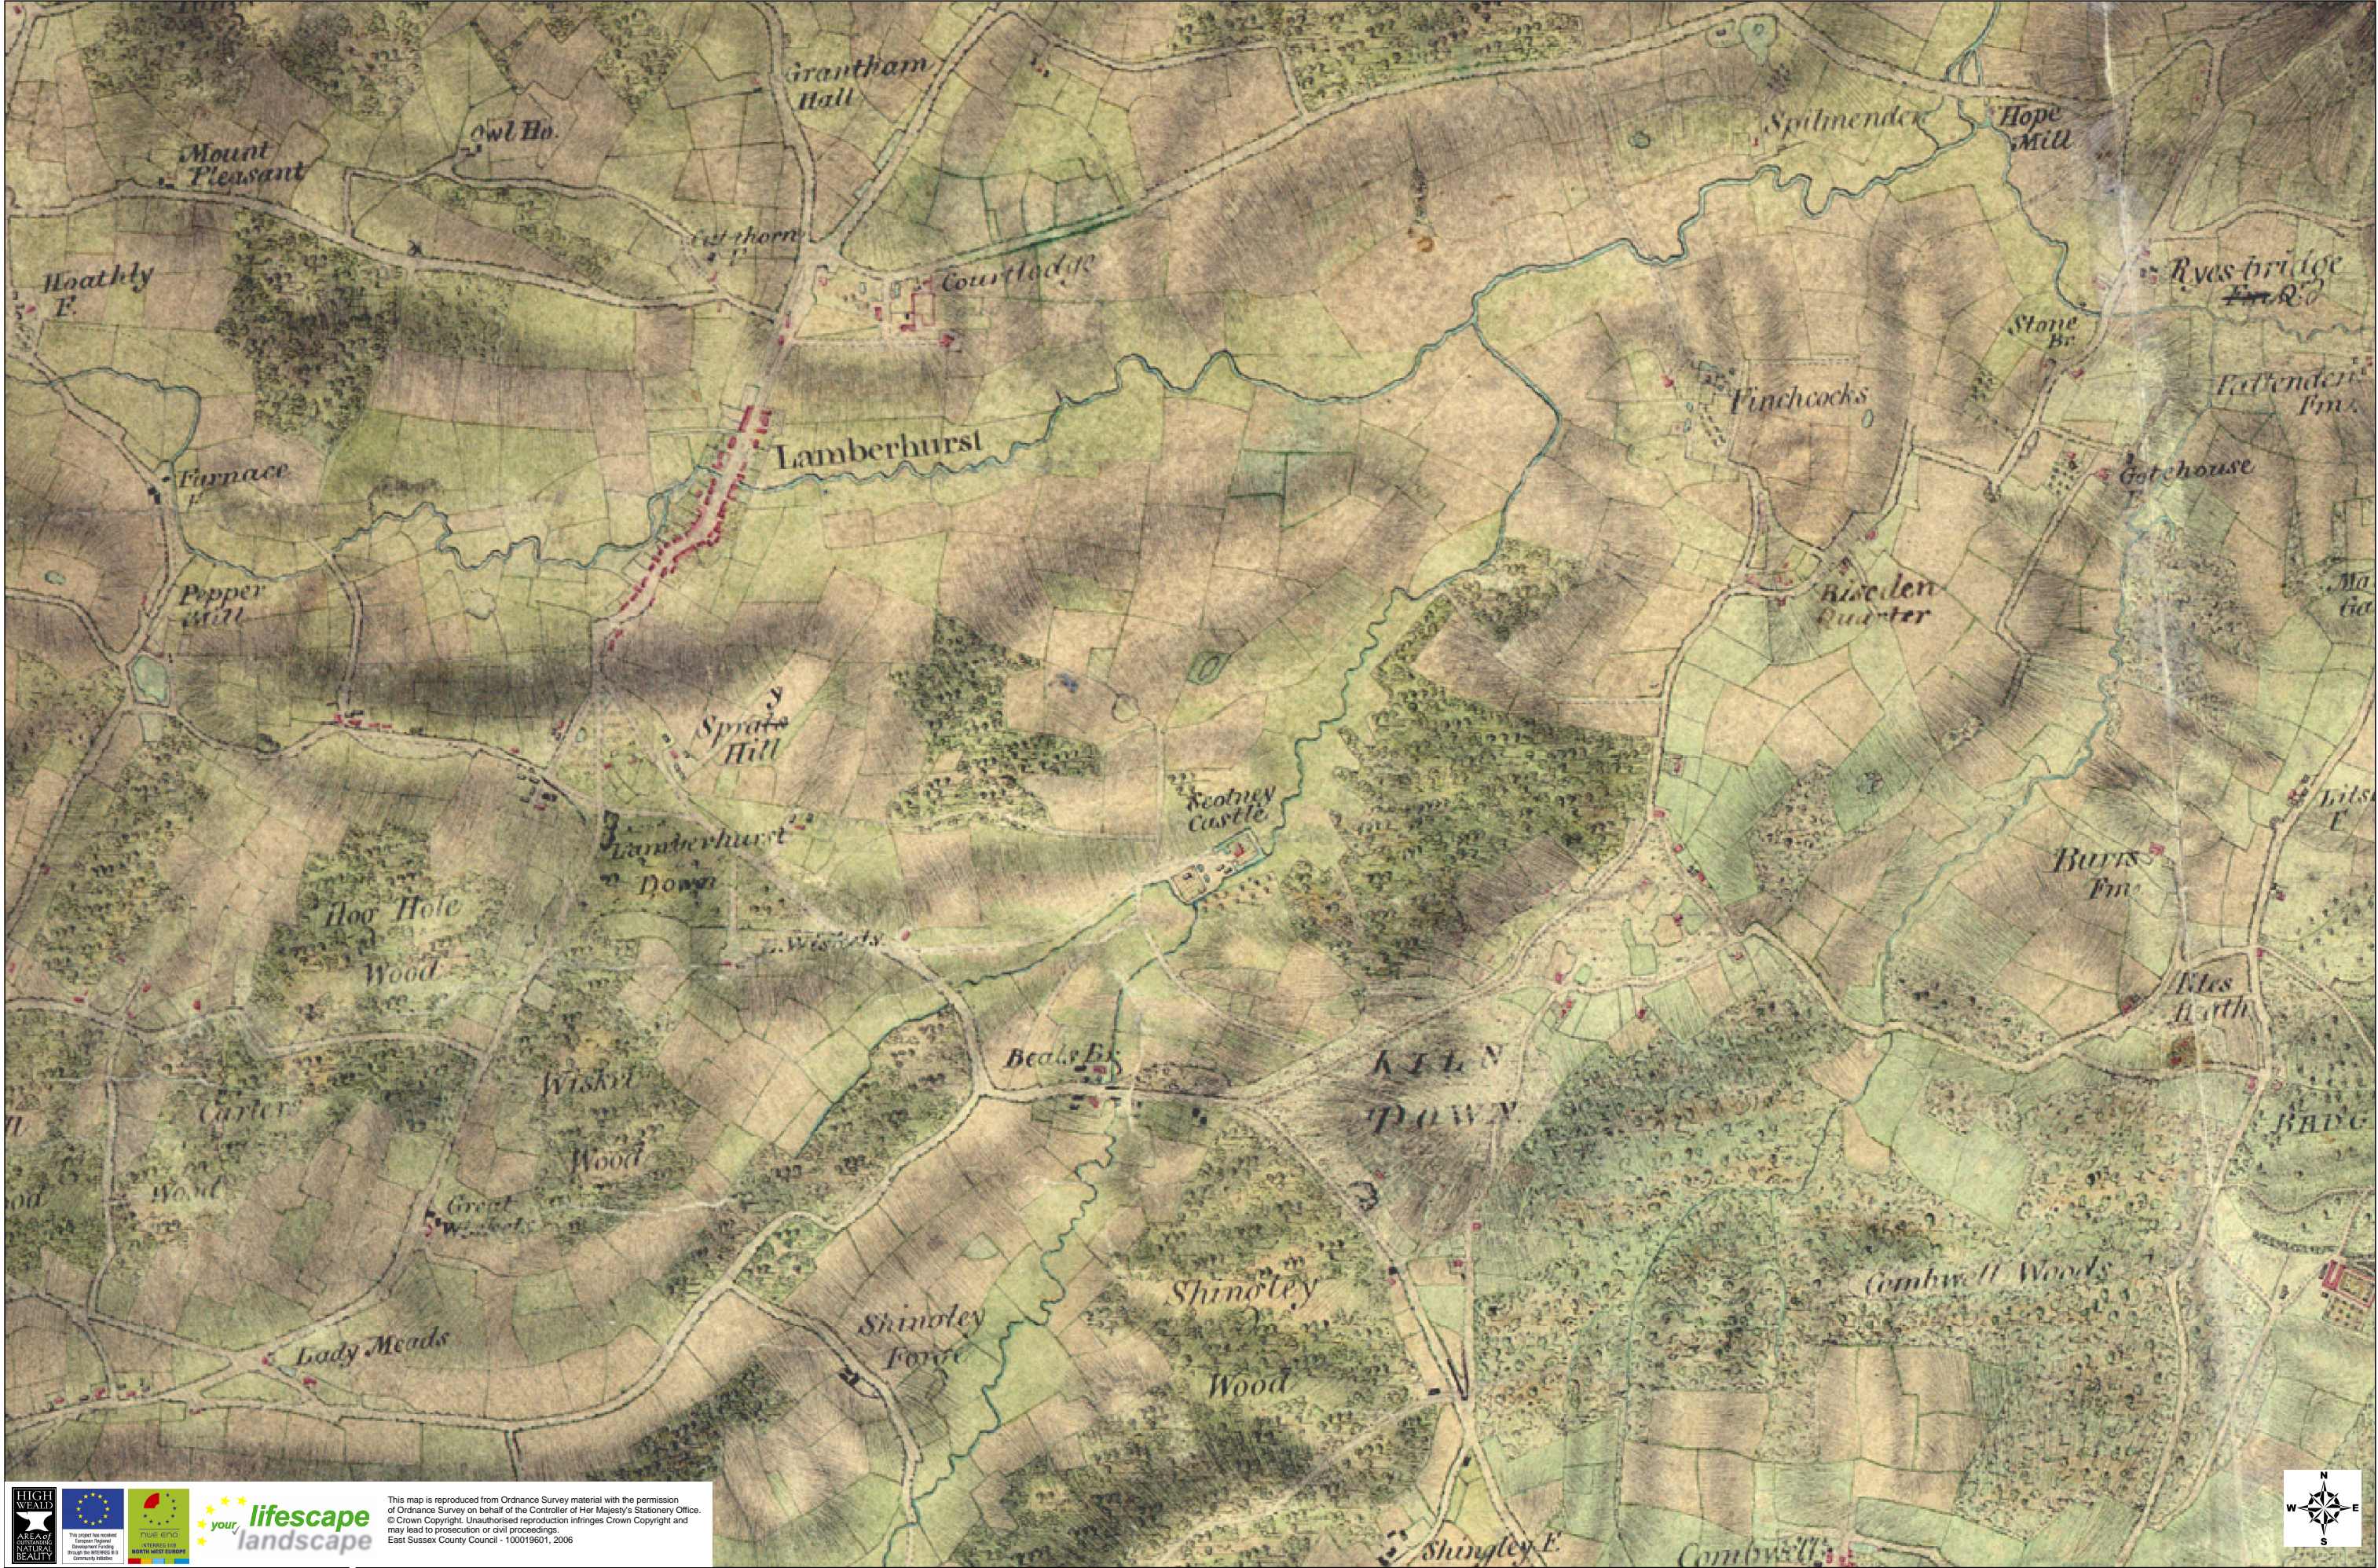

Ordnance Survey - Surveyor's Draft (c.1800)