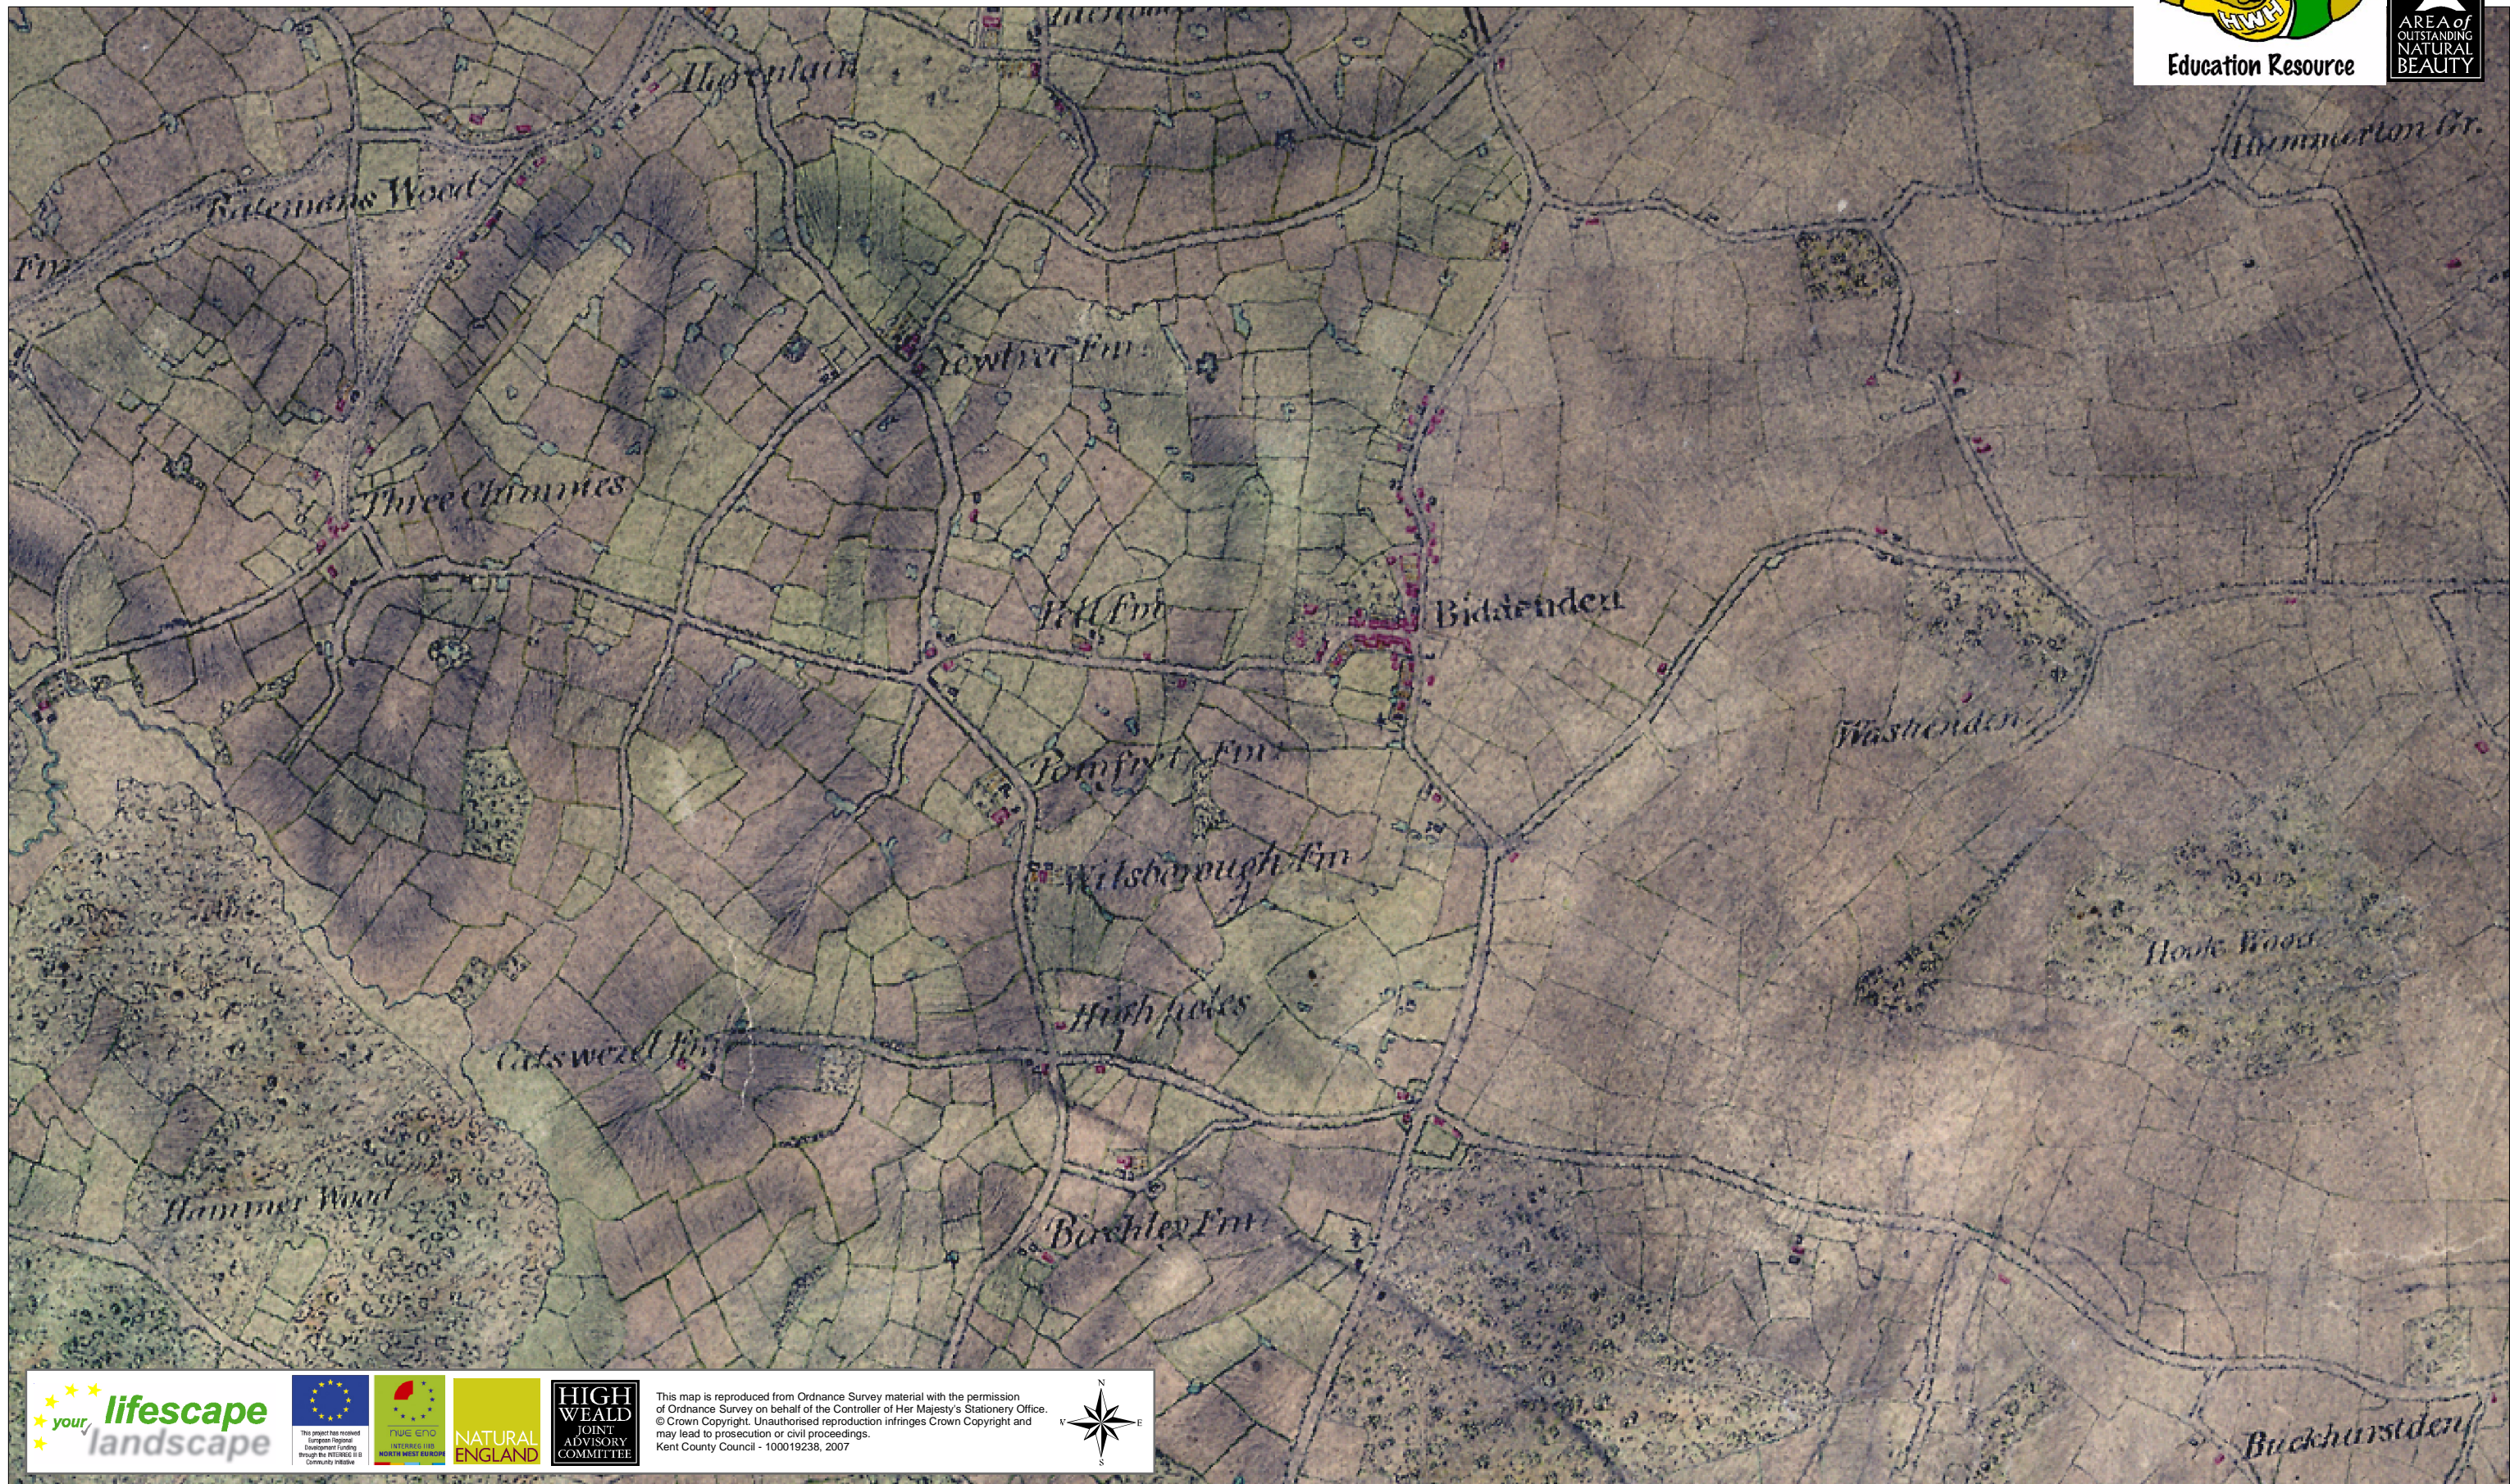

Ordnance Survey - Surveyor's Draft (c.1800)

Education Resource

This map is reproduced from Ordnance Survey material with the permission of Ordnance Survey on behalf of the Controller of Her Majesty's Stationery Office. © Crown Copyright. Unauthorised reproduction infringes Crown Copyright and may lead to prosecution or civil proceedings. Kent County Council - 100019238, 2007