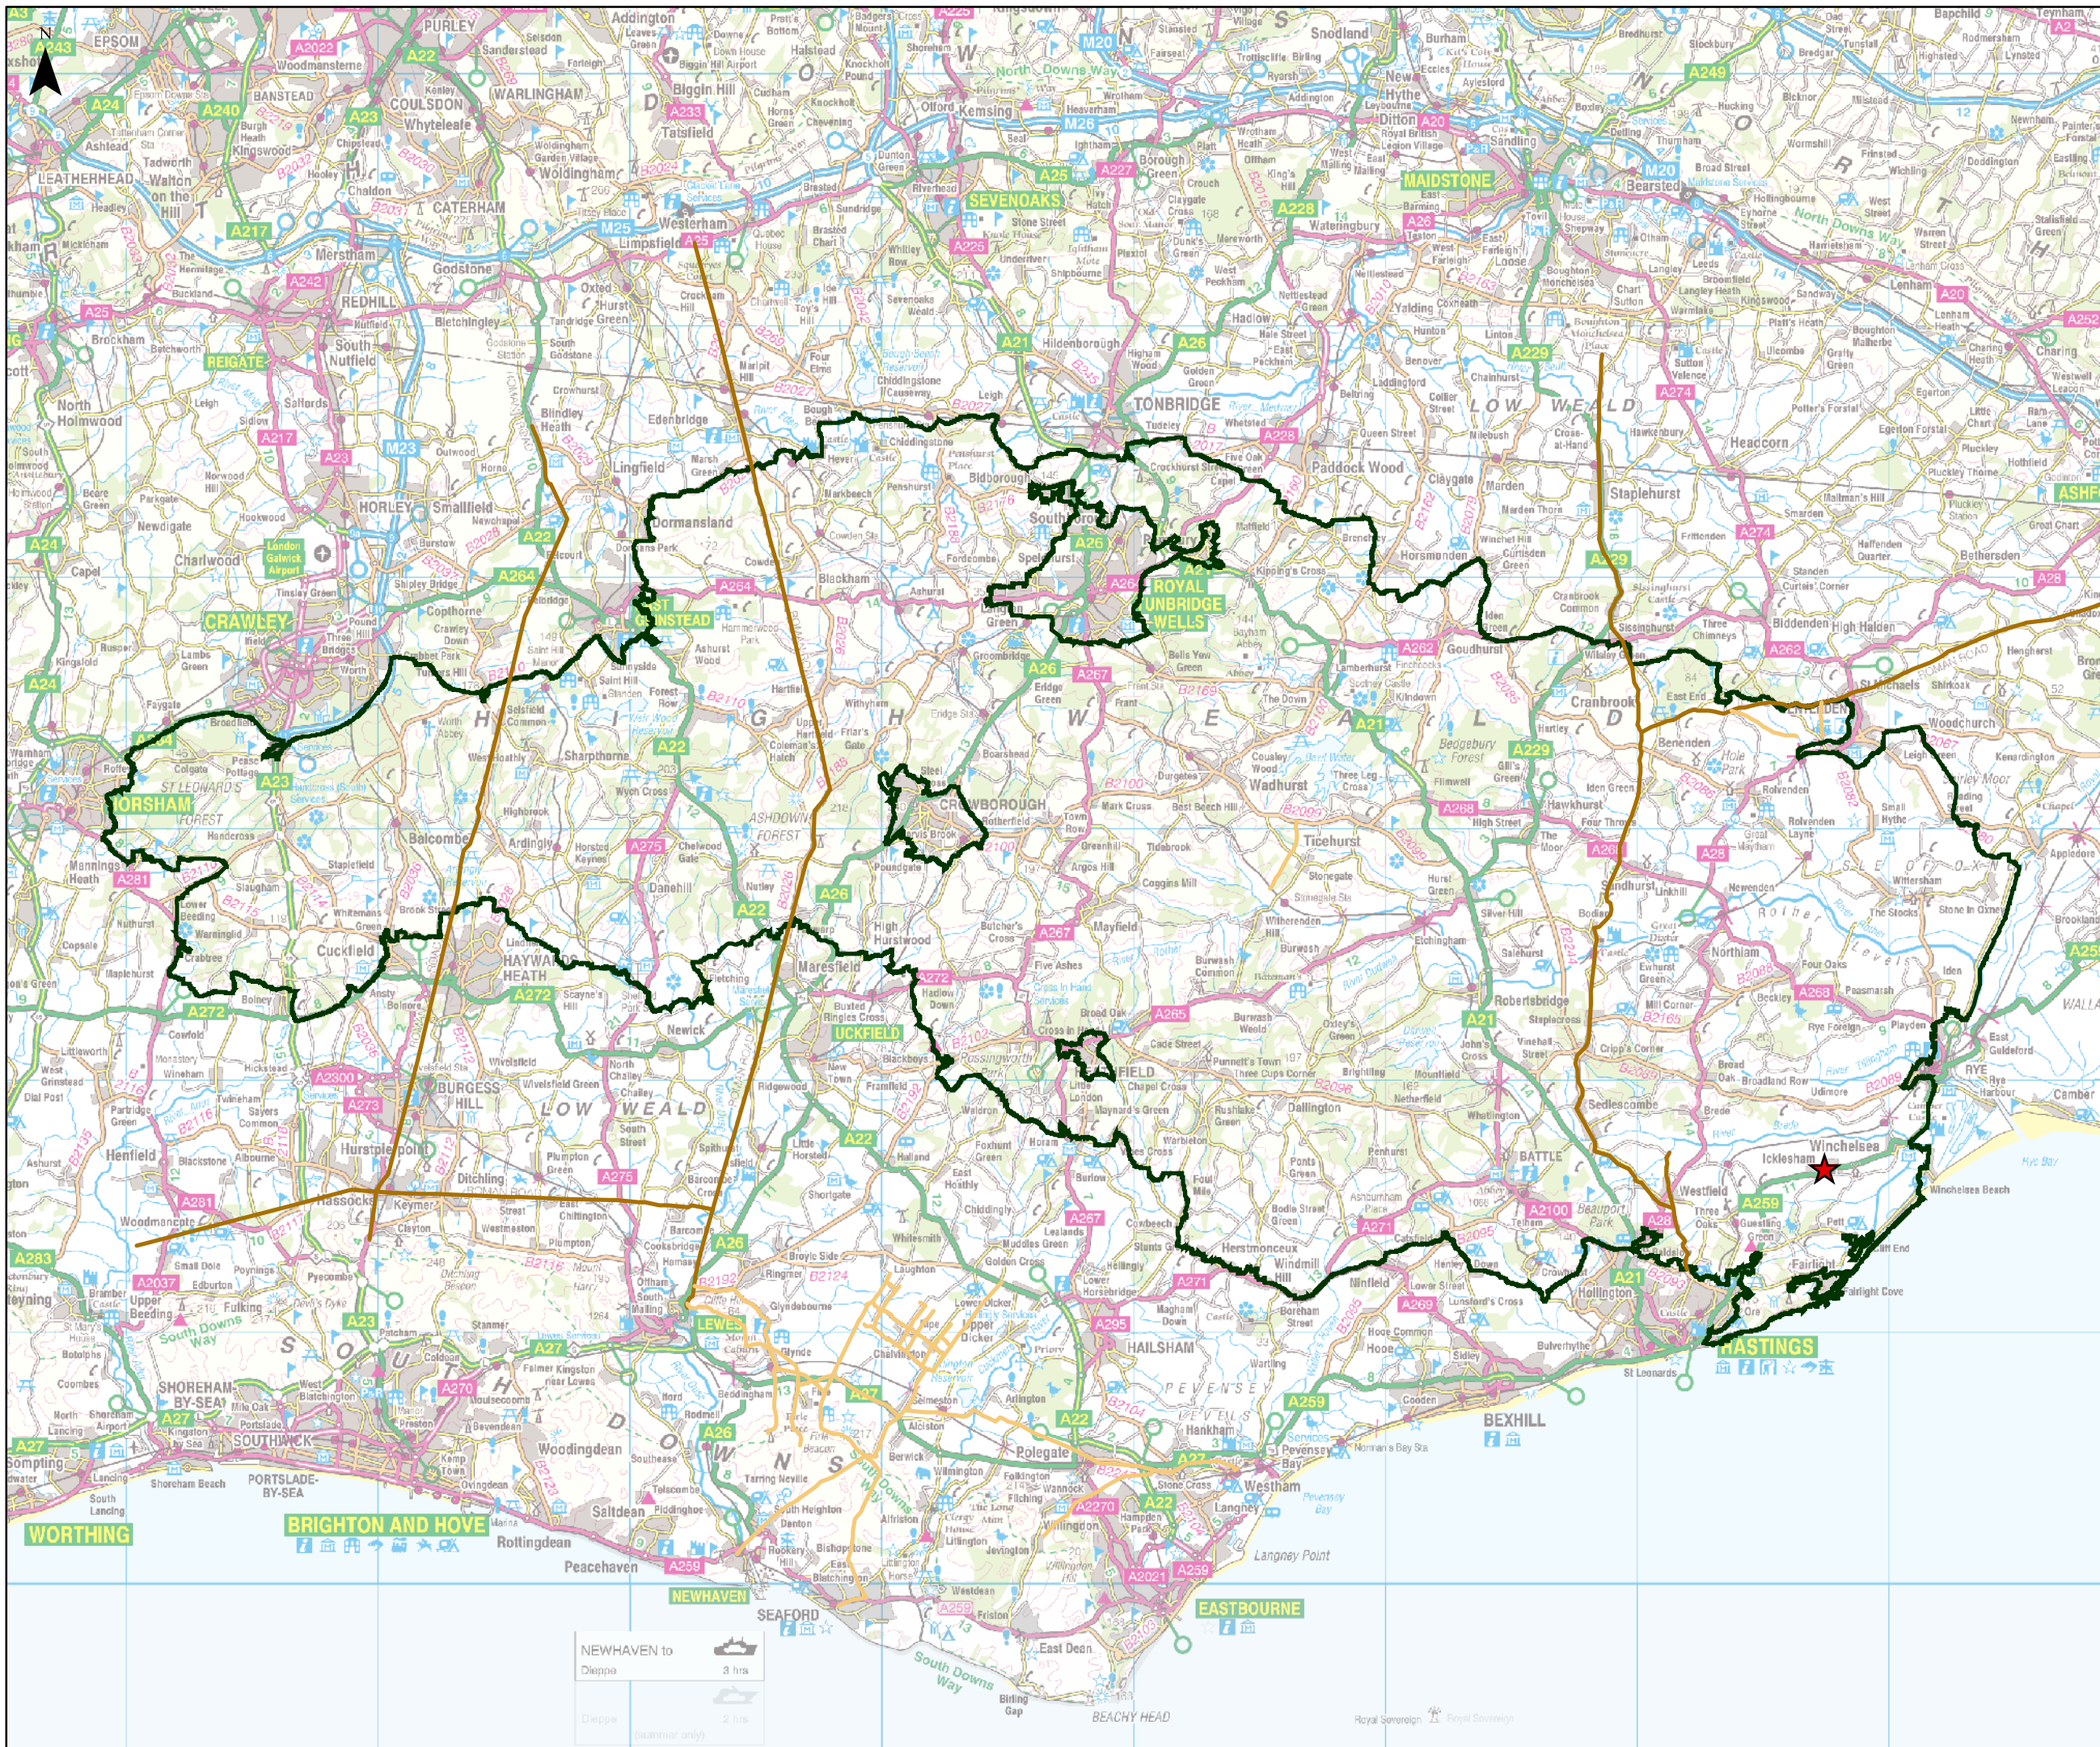

Roman Roads in the High Weald for Icklesham CEP School

★ Icklesham CEP School

- Roman Roads
- Minor Roman Road
- Roman Road
- High Weald AONB Boundary

Map Produced by the High Weald AONB Unit

www.highweald.org

This map is based upon or reproduced from Ordnance Survey material with the permission of Ordnance Survey on behalf of the Controller of Her Majesty's Stationery Office © Crown copyright. Unauthorised reproduction infringes Crown copyright and may lead to prosecution or civil proceedings.

Kent	County Council	-	100019238	(2011)
East Sussex	County Council	-	100019601	(2011)
West Sussex	County Council	-	100018485	(2011)
Surrey	County Council	-	100019613	(2011)

NEWHAVEN to		3 hrs
Dieppe		2 hrs
		(summer only)