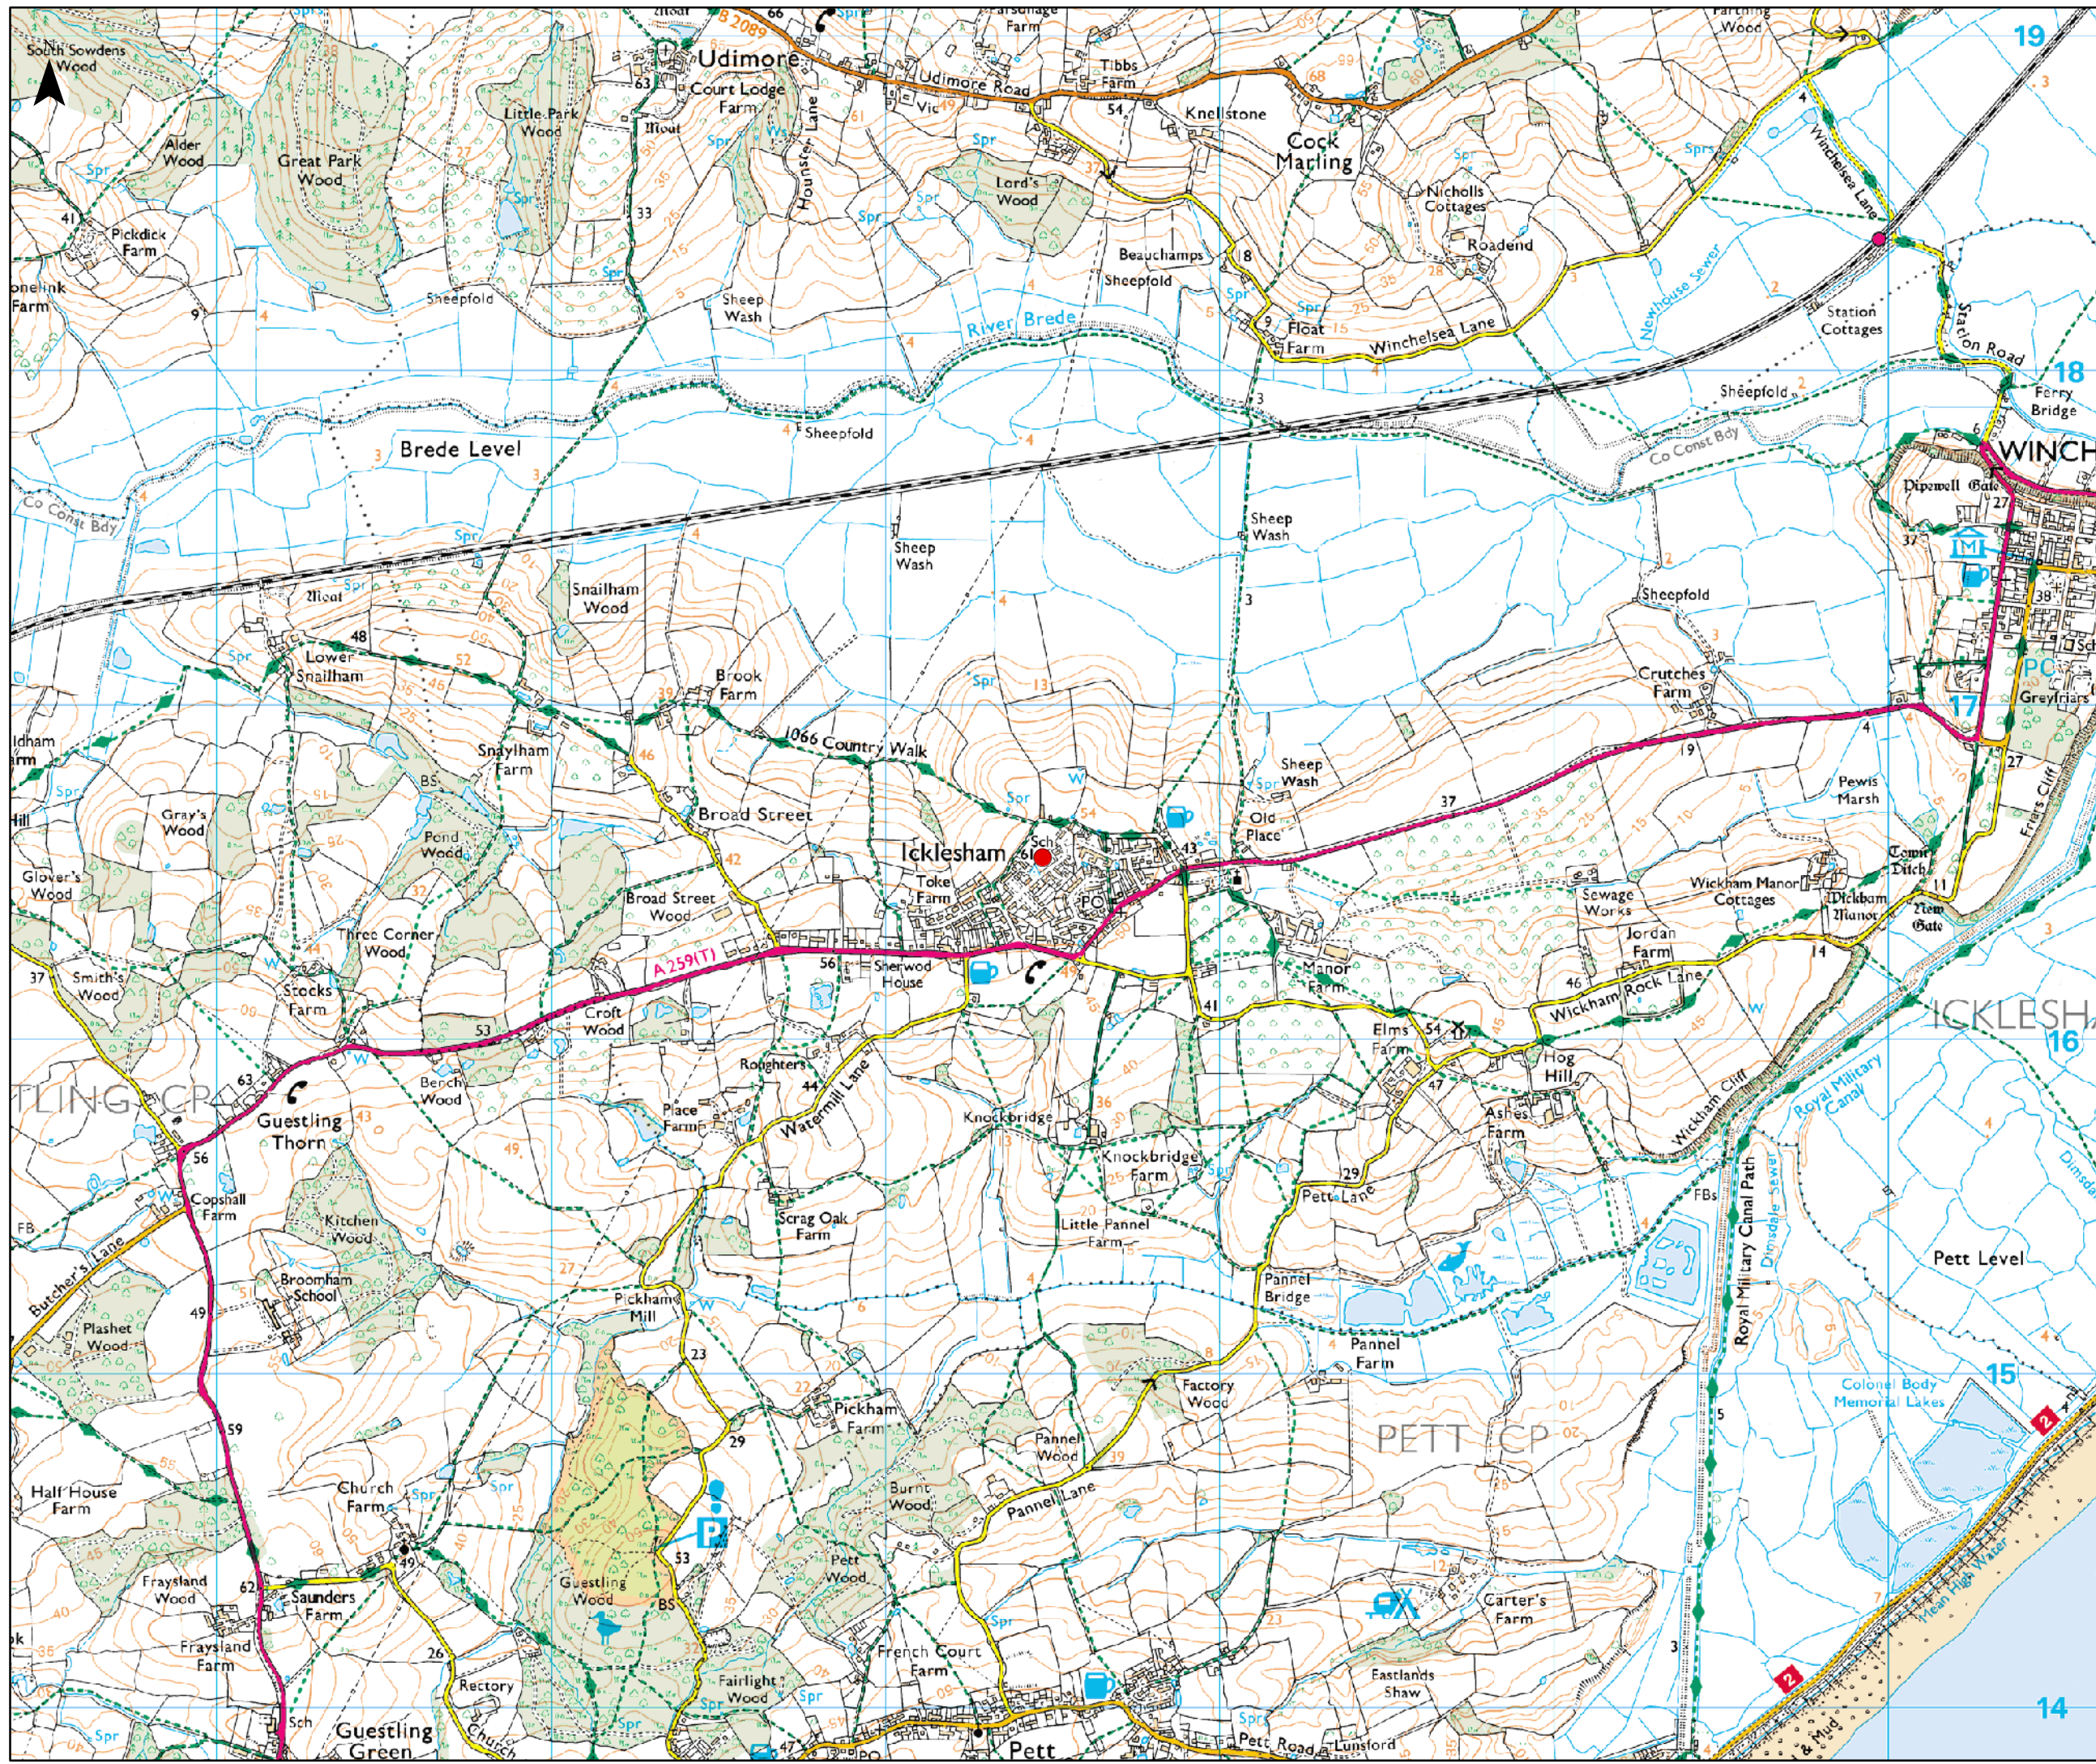

Ordnance Survey  
Modern Map  
for Icklesham  
CEP School

Education Resource

Find out about

 Icklesham CEP School

Map Produced by the  
High Weald AONB Unit  
[www.highweald.org](http://www.highweald.org)

This map is based upon or reproduced from Ordnance Survey material with the permission of Ordnance Survey on behalf of the Controller of Her Majesty's Stationery Office © Crown copyright. Unauthorised reproduction infringes Crown copyright and may lead to prosecution or civil proceedings. East Sussex County Council 100019601, (2011)