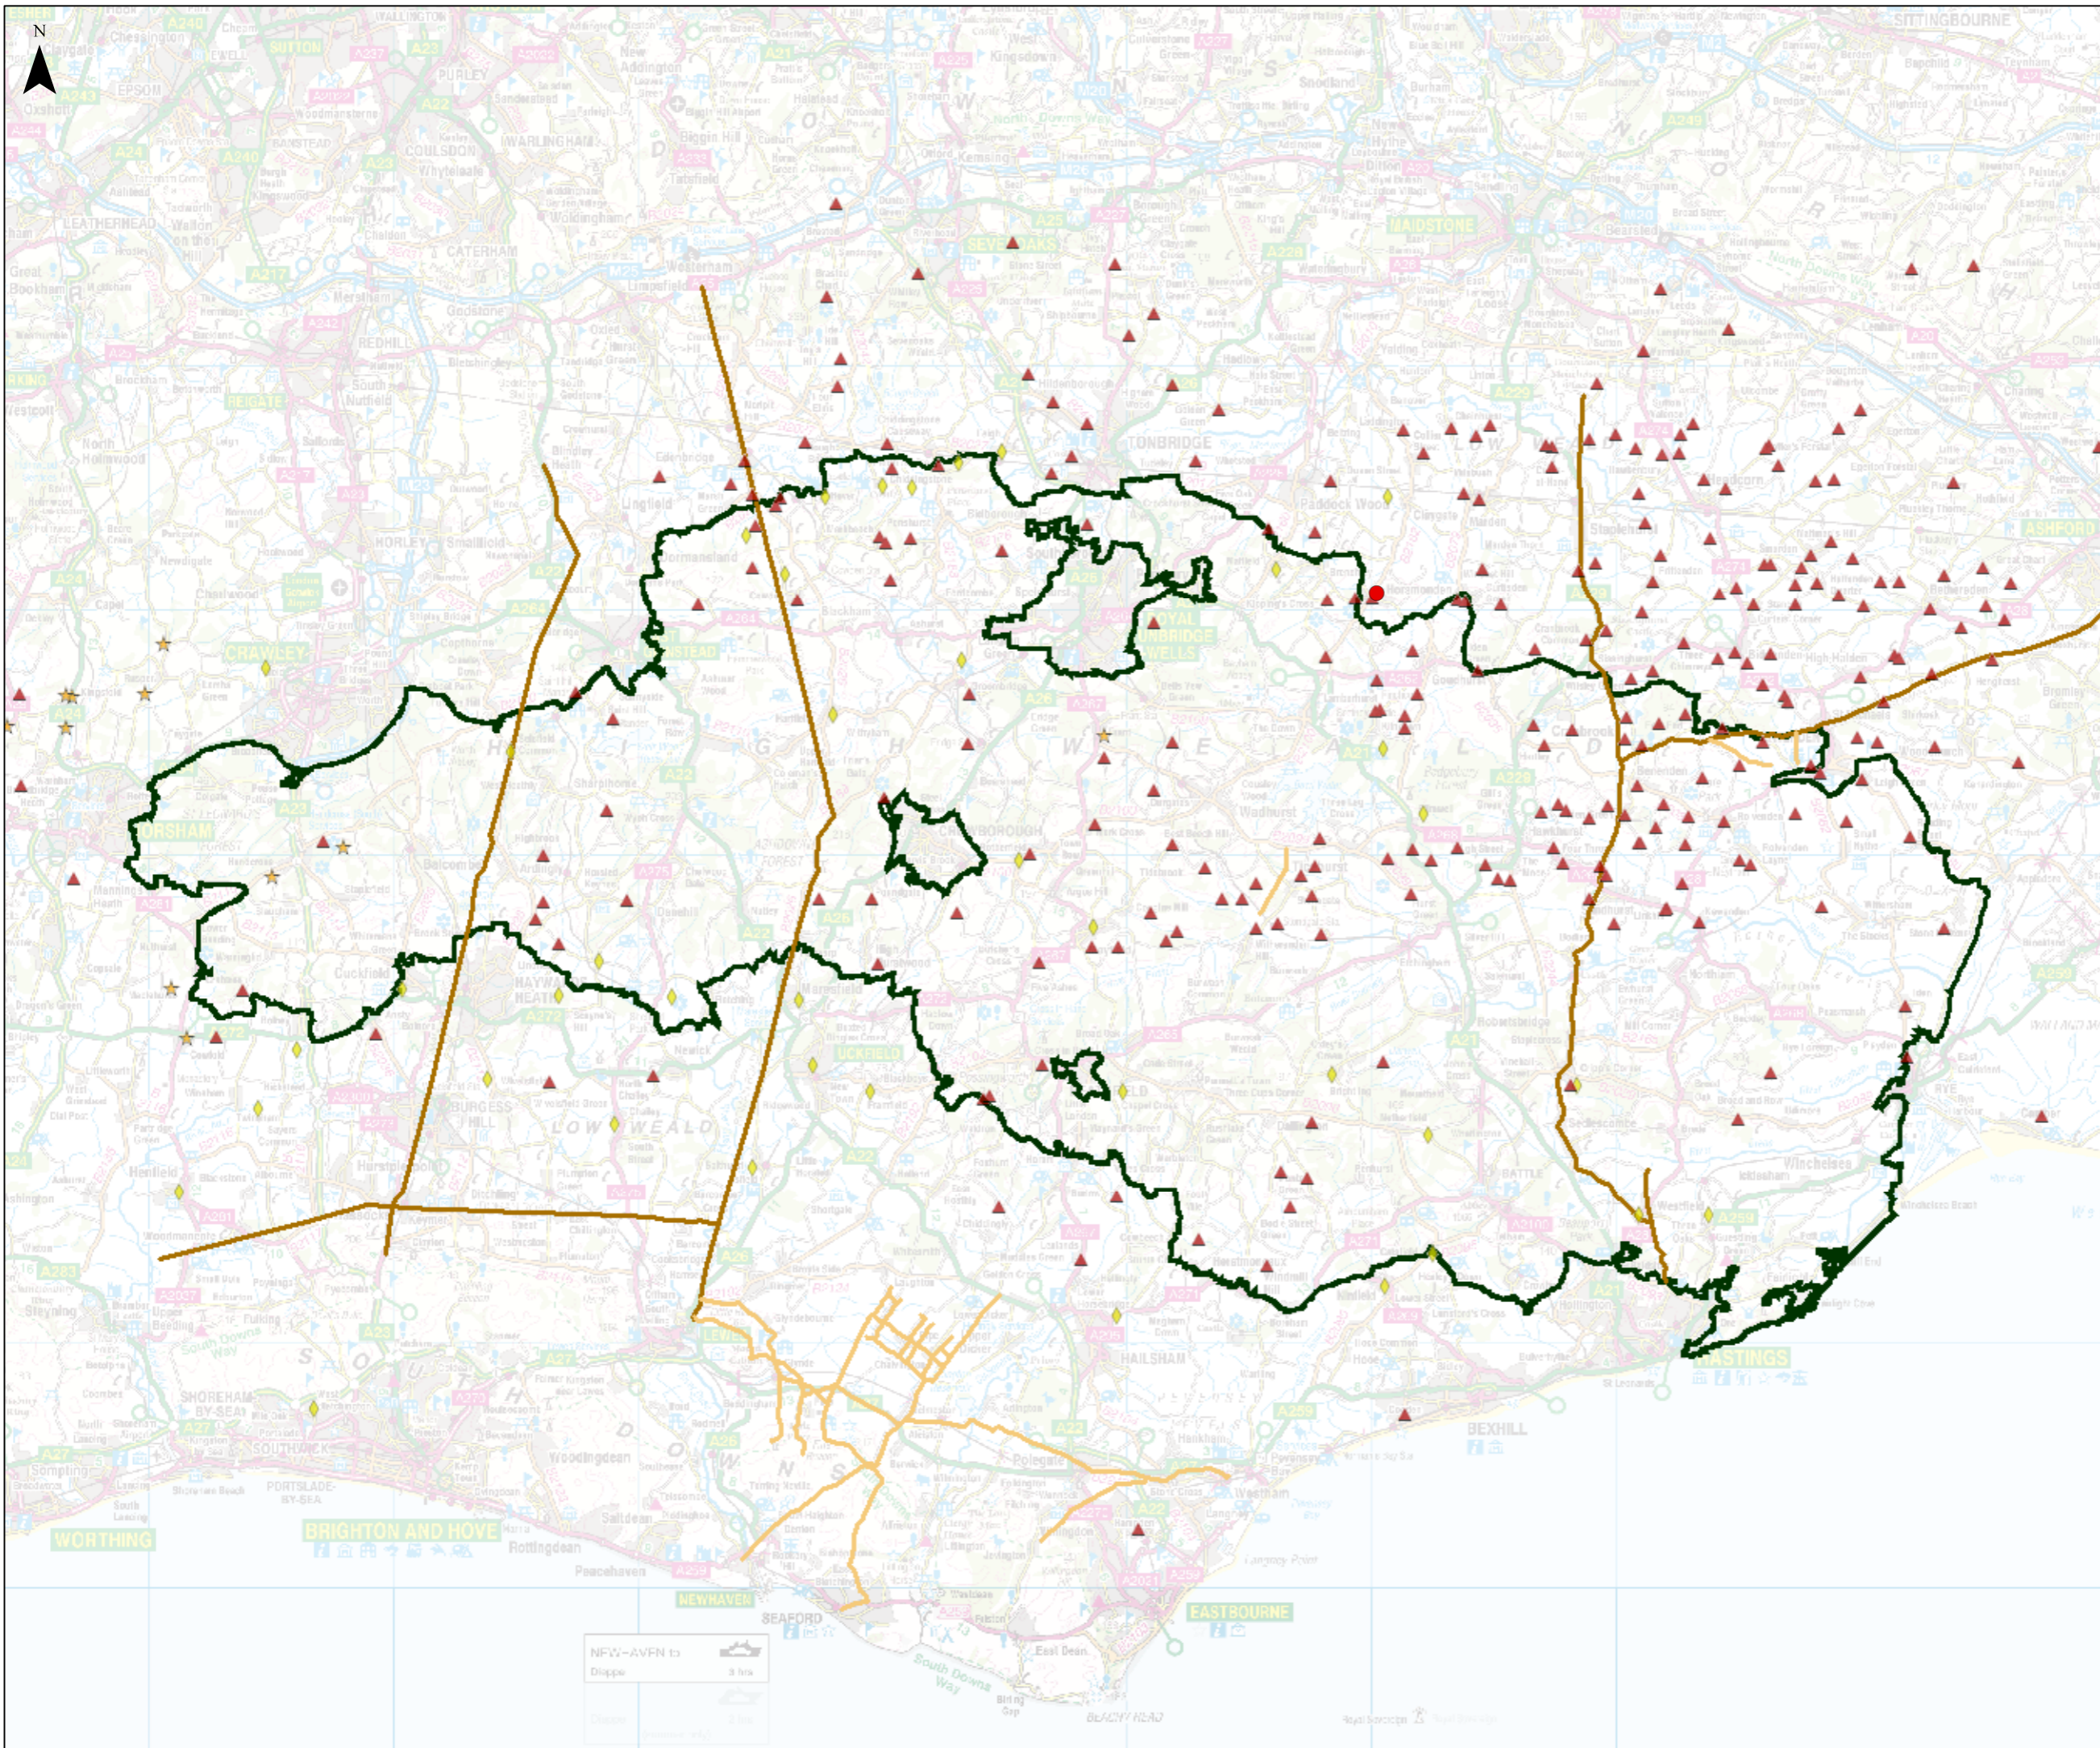

Roman Roads in the High Weald for Horsmonden CP School

Education Resource

Find out about

KEY

- Horsmonden CP School
- ▲ 'den Place Names
- ◆ 'feld Place Names
- ★ 'fold Place Names
- Roman Roads
- Minor Roman Road
- Roman Road
- High Weald AONB Boundary

Map Produced by the High Weald AONB Unit

www.highweald.org

This map is based upon or reproduced from Ordnance Survey material with the permission of Ordnance Survey on behalf of the Controller of Her Majesty's Stationery Office © Crown copyright. Unauthorised reproduction infringes Crown copyright and may lead to prosecution or civil proceedings.

Kent	County Council	100019238	(20 10)
East Sussex	County Council	100019601	(20 10)
West Sussex	County Council	100018485	(20 10)
Surrey	County Council	100019613	(20 10)

NFW-AVFN to
Dioppe 3 hrs
Dioppe 3 hrs