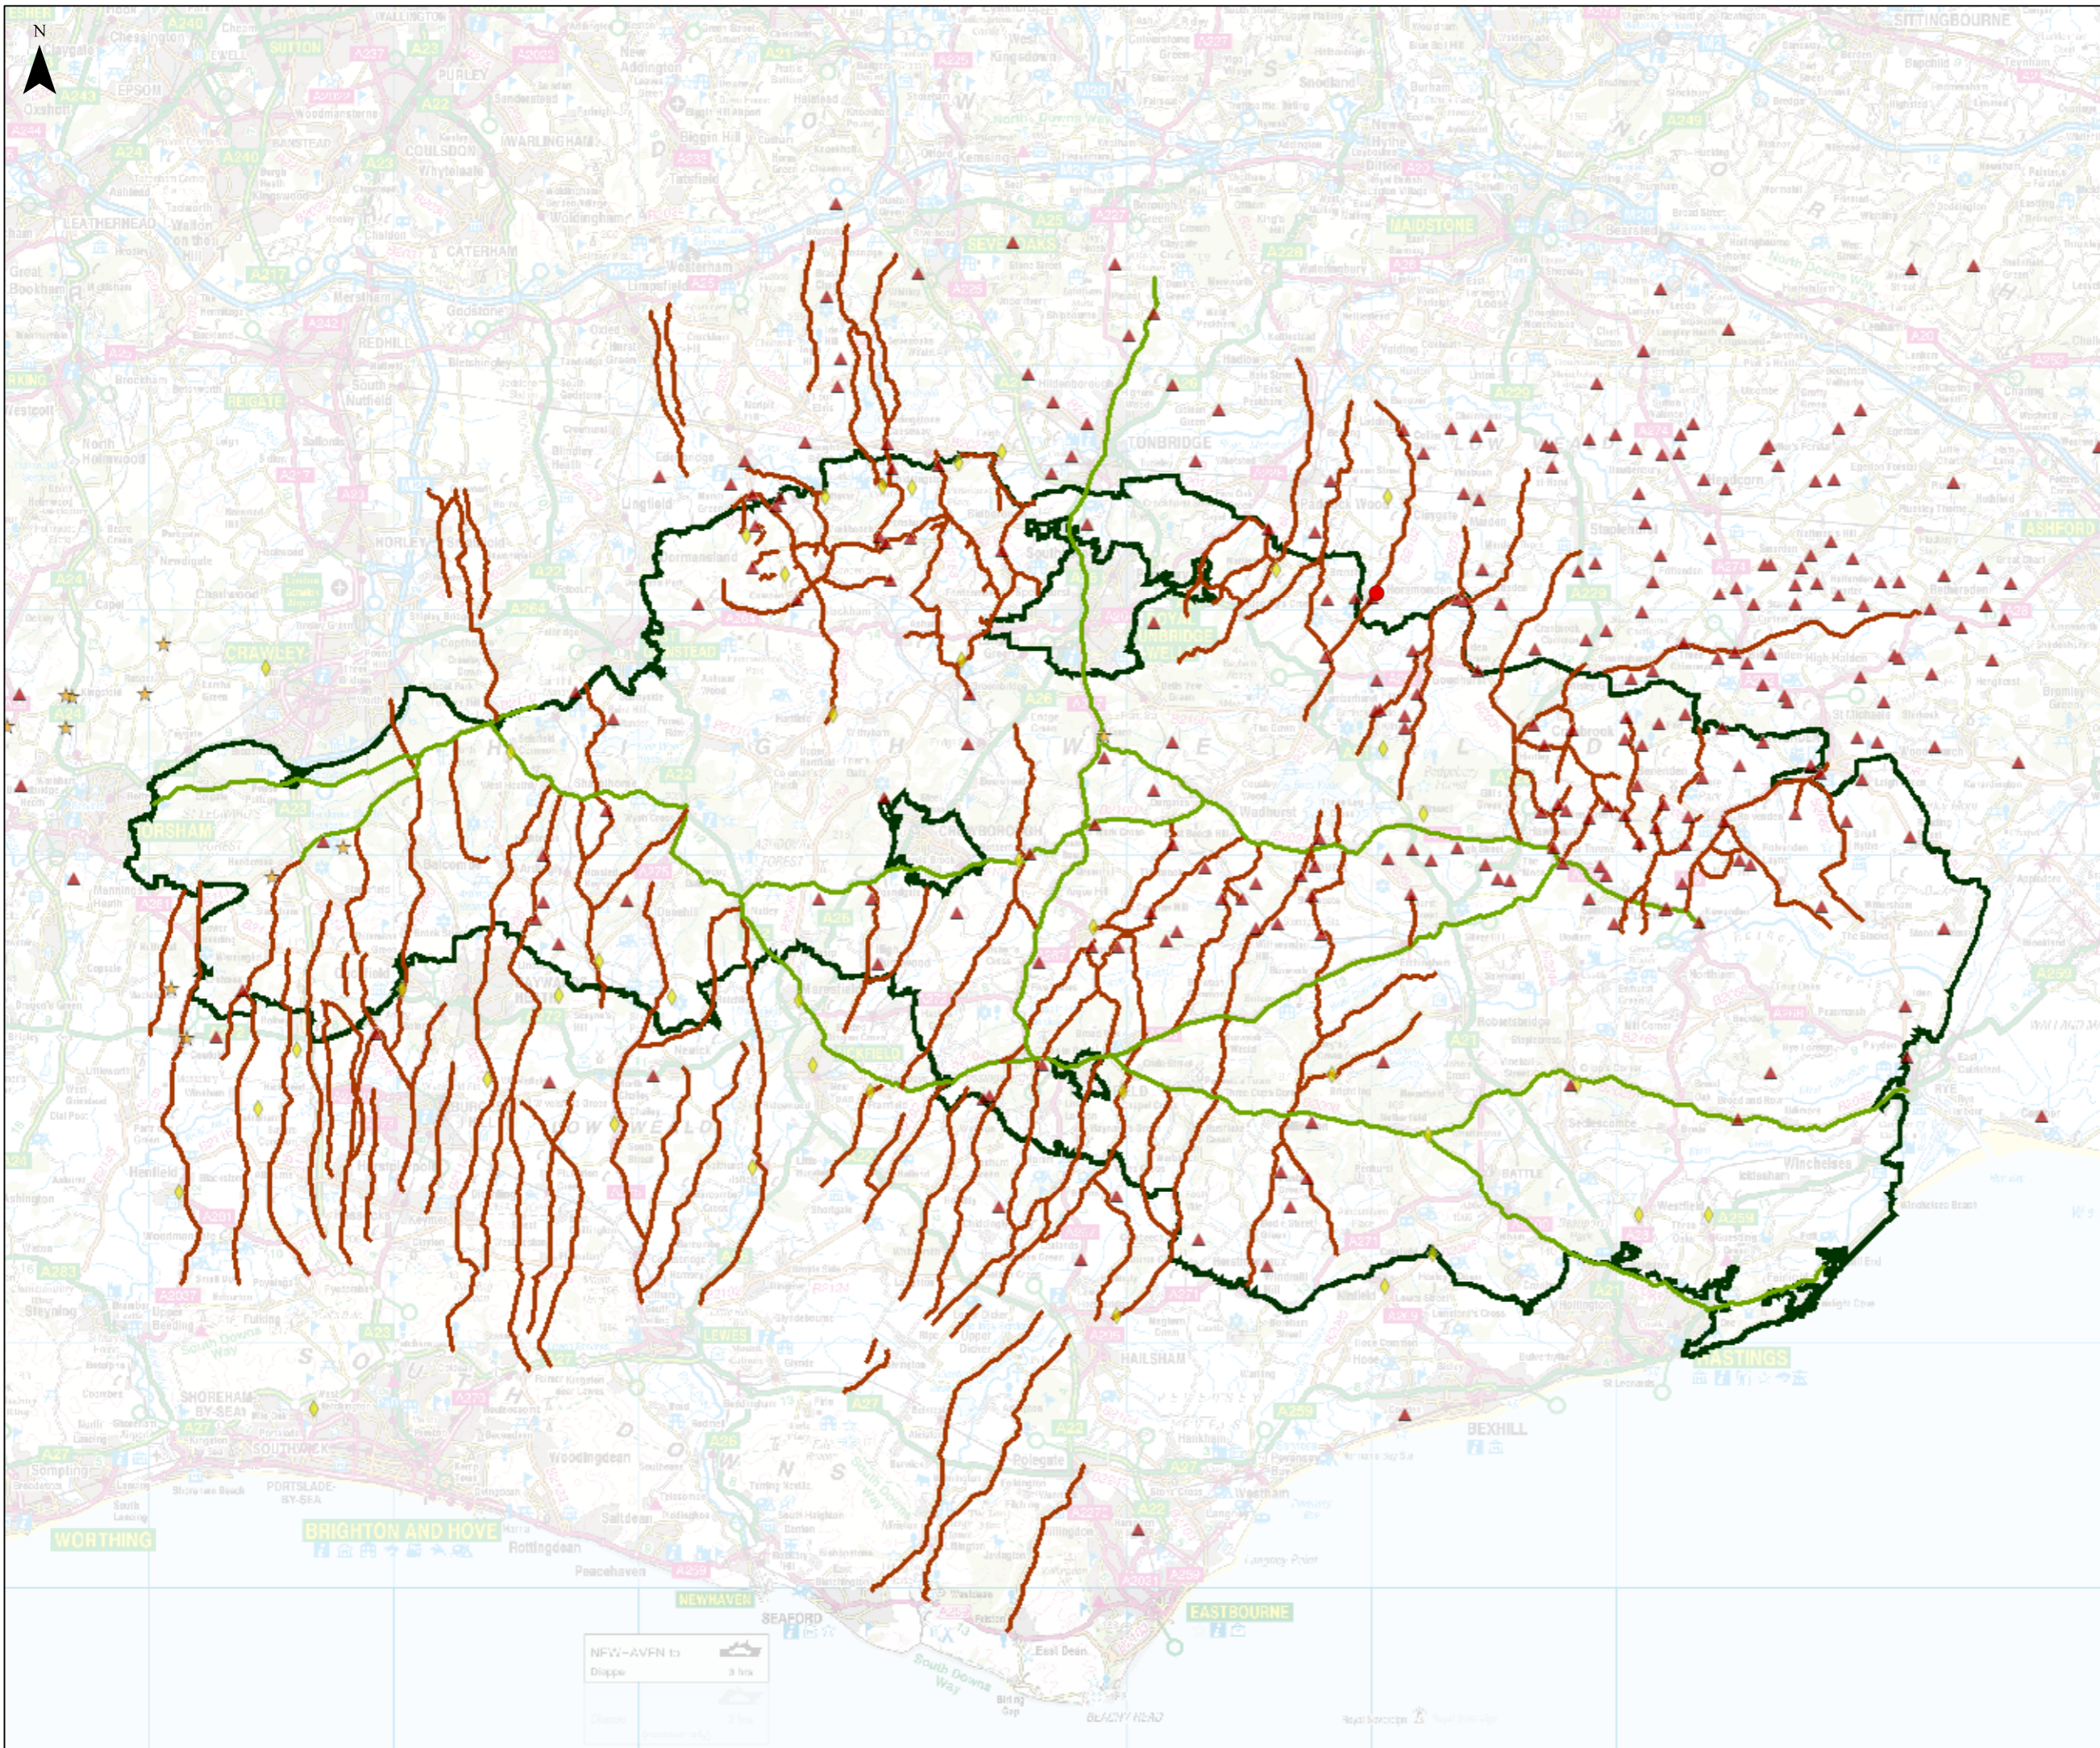

Drove Roads in the High Weald for Horsmonden CP School

Education Resource

Find out about

KEY

- Horsmonden CP School
- ▲ 'den Place Names
- ◆ 'feld Place Names
- ★ 'fold Place Names
- Drove Roads**
- Drove
- Track
- High Weald AONB Boundary

Map Produced by the High Weald AONB Unit

www.highweald.org

This map is based upon or reproduced from Ordnance Survey material with the permission of Ordnance Survey on behalf of the Controller of Her Majesty's Stationery Office © Crown copyright. Unauthorised reproduction infringes Crown copyright and may lead to prosecution or civil proceedings.

Kent	County Council	100019238	(2010)
East Sussex	County Council	100019601	(2010)
West Sussex	County Council	100018485	(2010)
Surrey	County Council	100019613	(2010)