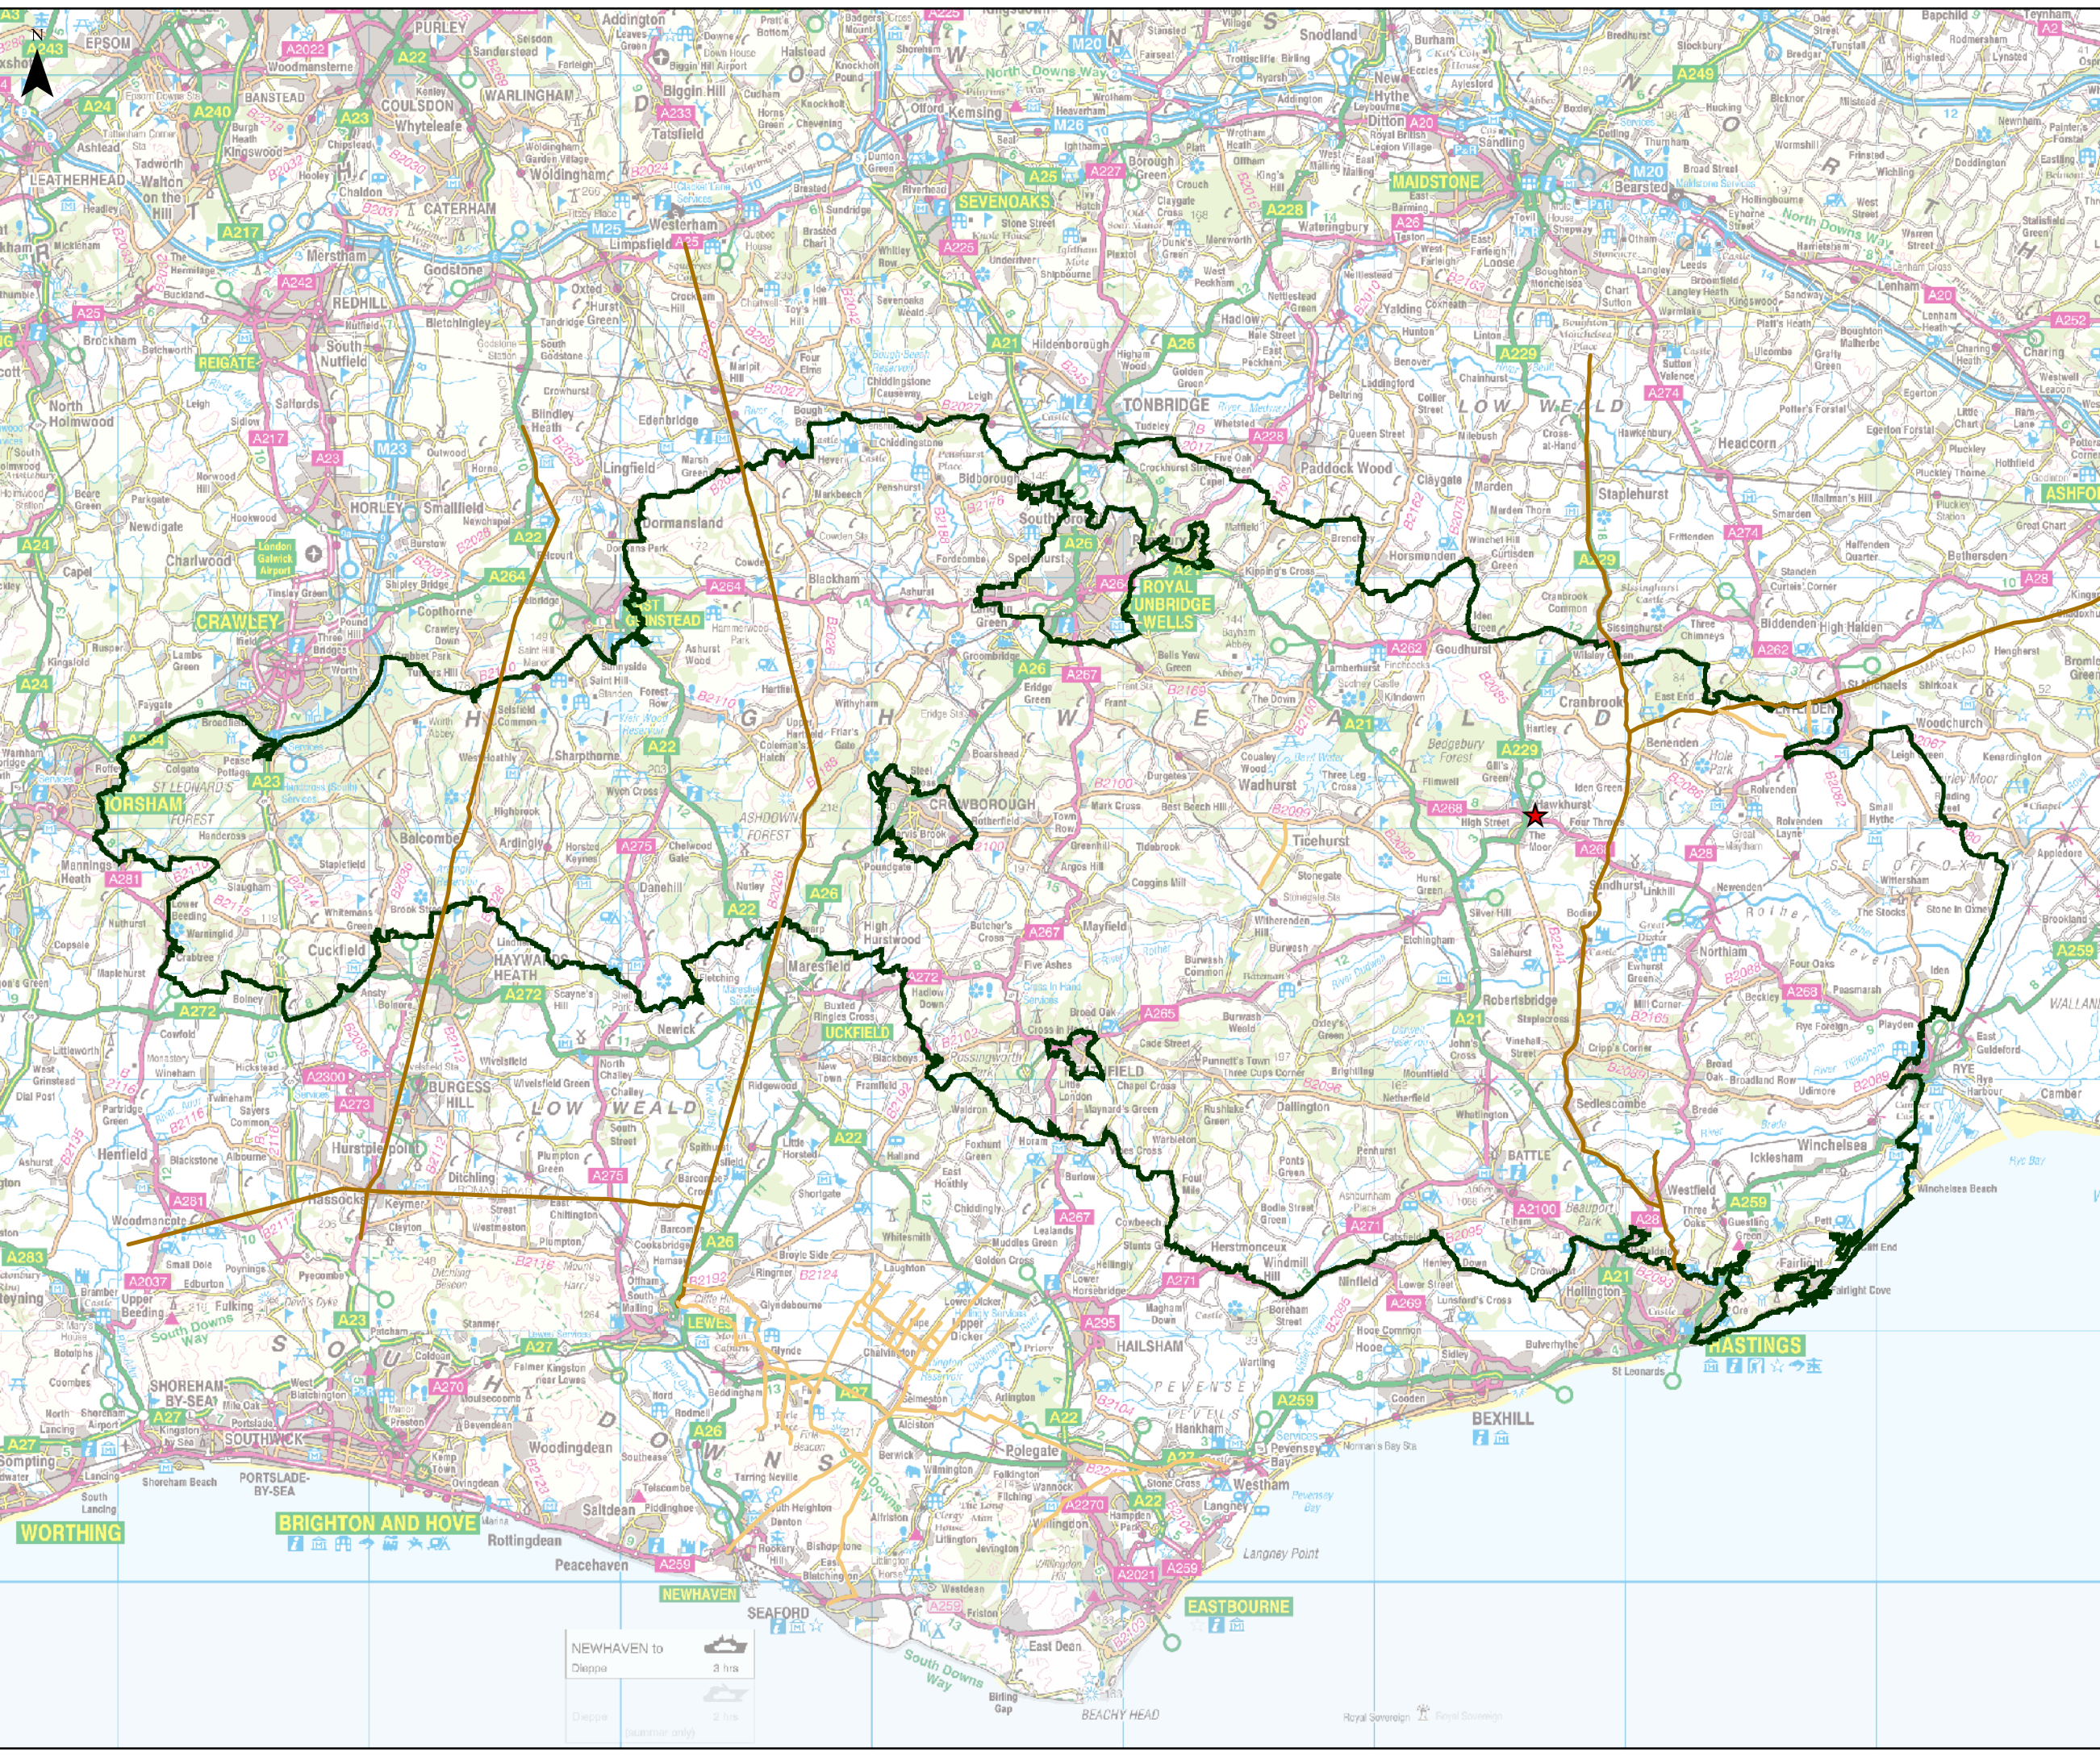

Roman Roads in the High Weald for Hawkhurst C of E Primary School

- ★ Hawkhurst C of E Primary School
- Roman Roads**
- Minor Roman Road
- Roman Road
- High Weald AONB Boundary

Map Produced by the High Weald AONB Unit

www.highweald.org

This map is based upon or reproduced from Ordnance Survey material with the permission of Ordnance Survey on behalf of the Controller of Her Majesty's Stationery Office © Crown copyright. Unauthorised reproduction infringes Crown copyright and may lead to prosecution or civil proceedings.

Kent County Council	-	100019238	(2012)
East Sussex County Council	-	100019601	(2012)
West Sussex County Council	-	100018485	(2012)
Surrey County Council	-	100019613	(2012)

NEWHAVEN to Dieppe	3 hrs
Dieppe (summer only)	2 hrs