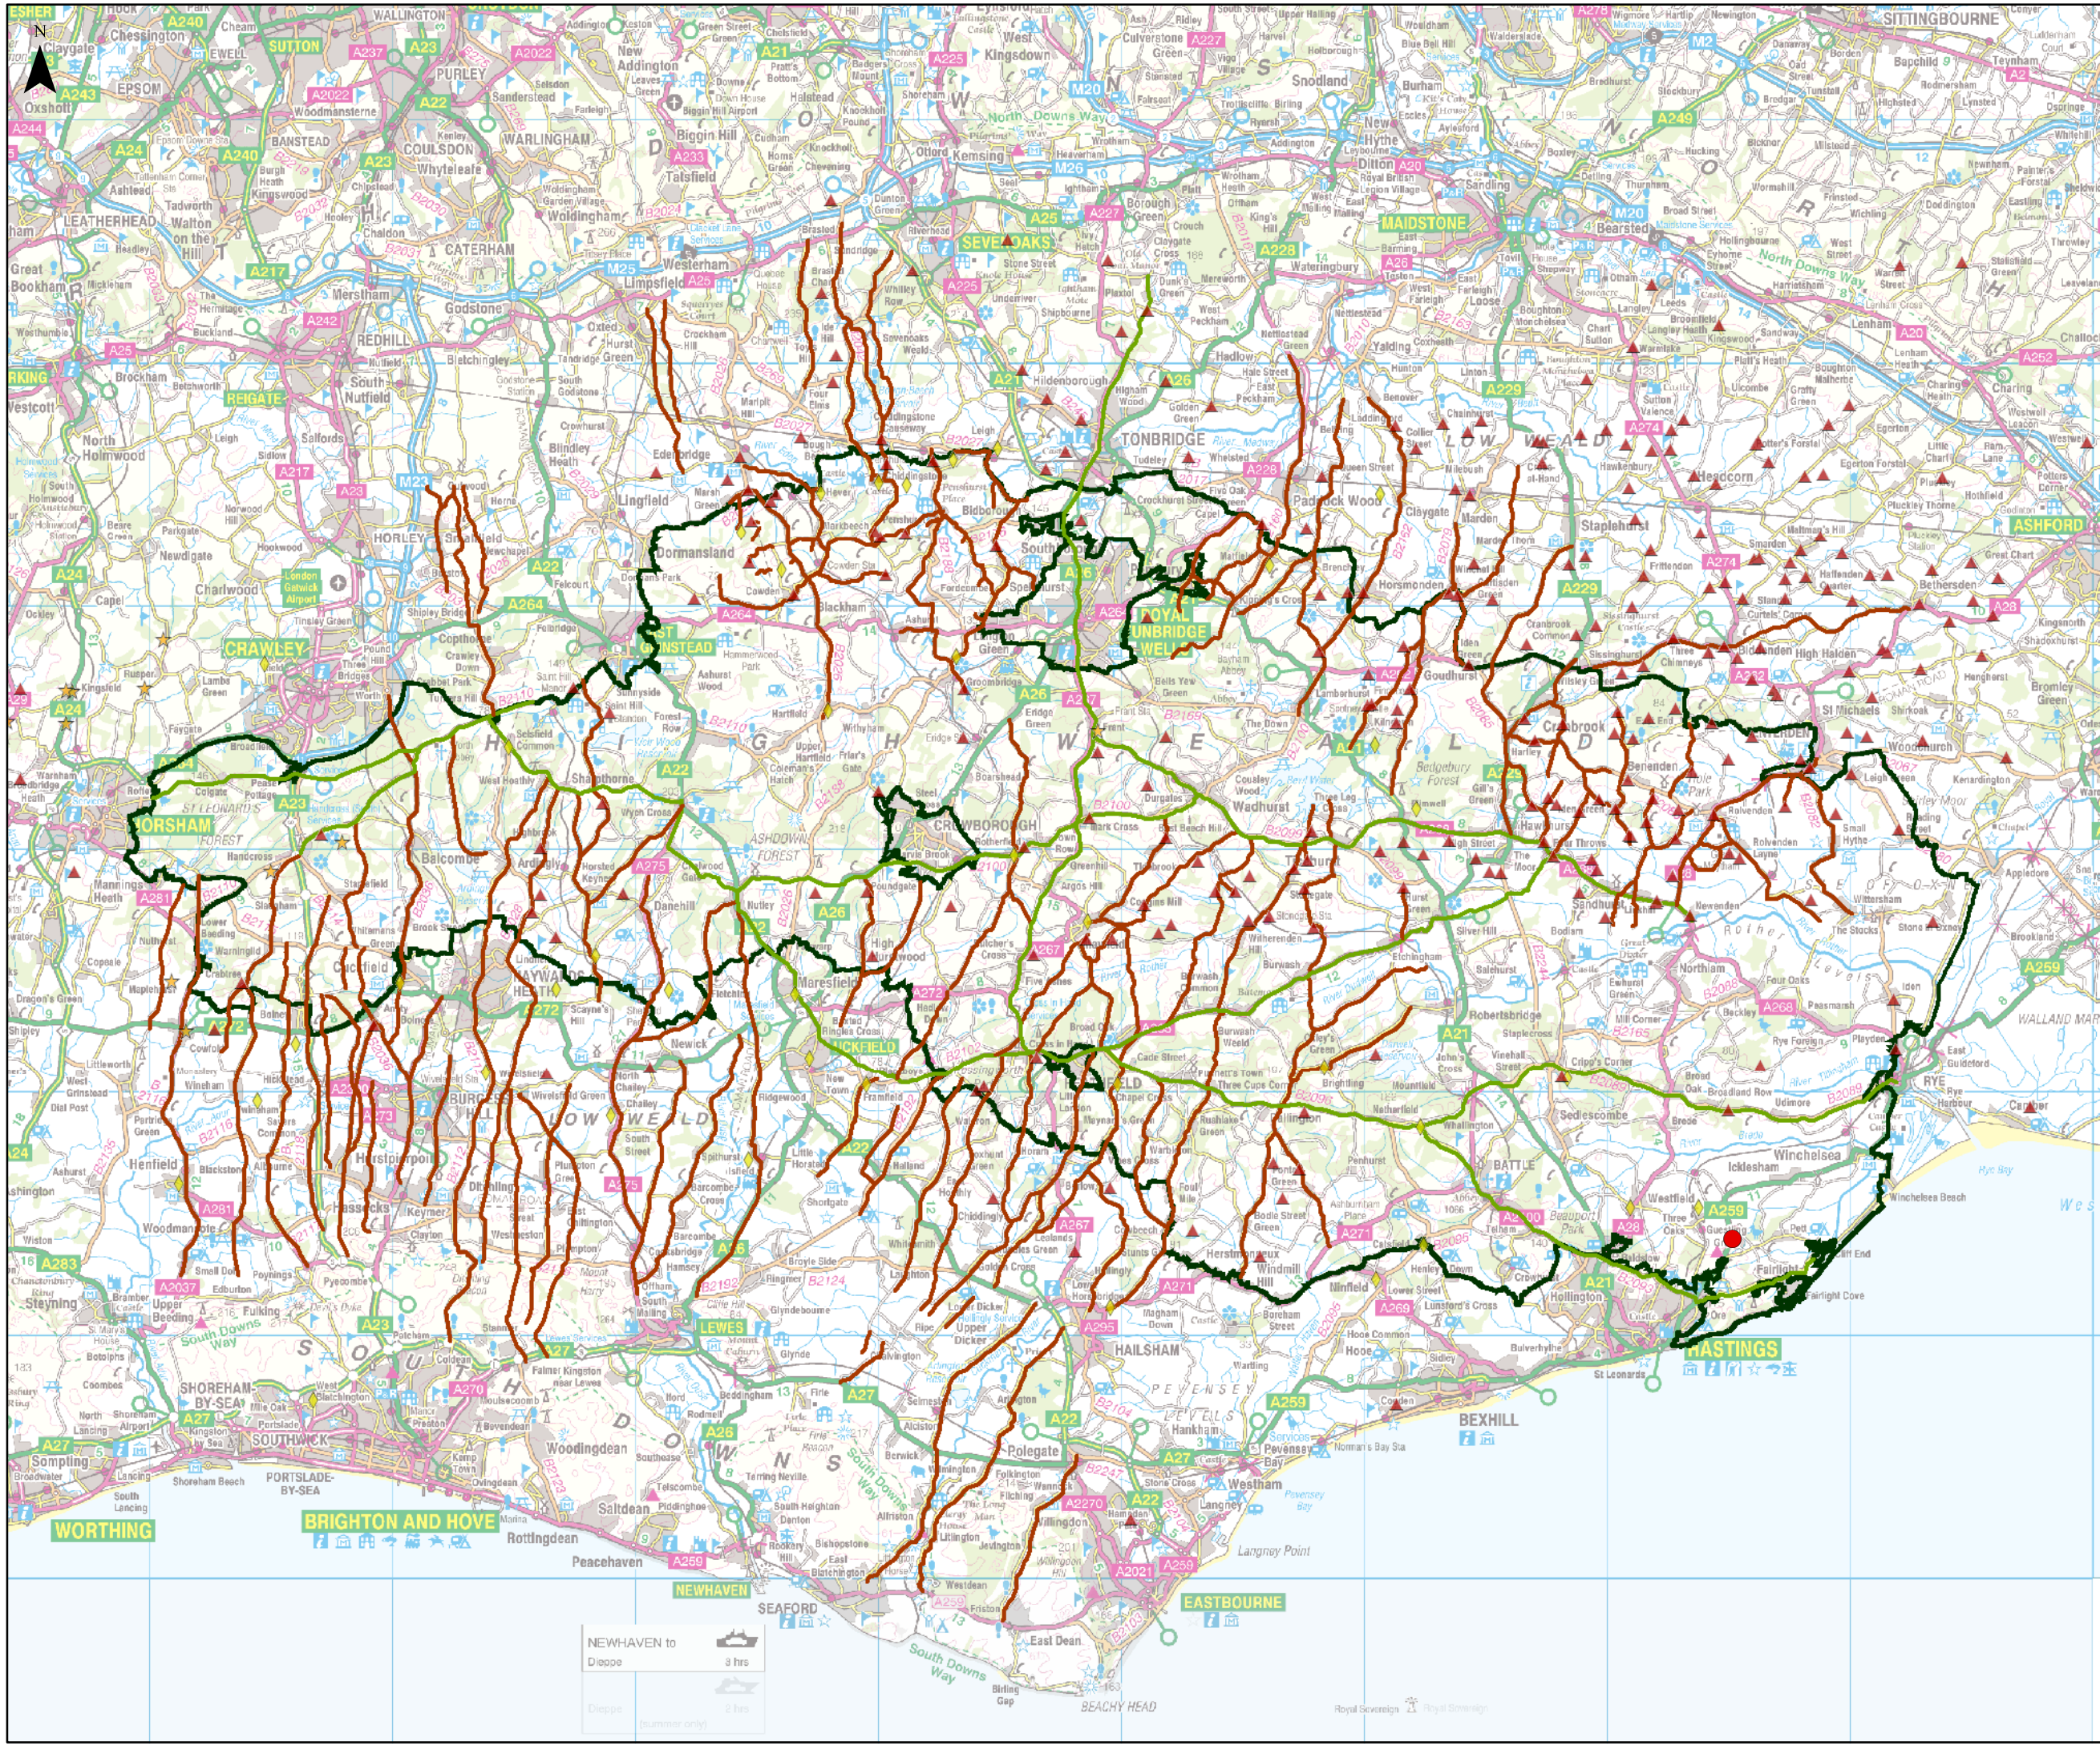

# Drove Roads in the High Weald for Guestling-Bradshaw CEP School

Education Resource

Find out about

KEY

- Guestling-Bradshaw CEP School
- ▲ 'den Place Names
- ◆ 'feld Place Names
- ★ 'fold Place Names
- Drove Roads**
- Drove
- Track
- High Weald AONB Boundary

Map Produced by the High Weald AONB Unit

[www.highweald.org](http://www.highweald.org)

This map is based upon or reproduced from Ordnance Survey material with the permission of Ordnance Survey on behalf of the Controller of Her Majesty's Stationery Office © Crown copyright. Unauthorised reproduction infringes Crown copyright and may lead to prosecution or civil proceedings.

Kent	County Council	100019238	(2010)
East Sussex	County Council	100019601	(2010)
West Sussex	County Council	100018485	(2010)
Surrey	County Council	100019613	(2010)

NEWHAVEN to Dieppe 3 hrs  
 Dieppe (summer only) 2 hrs