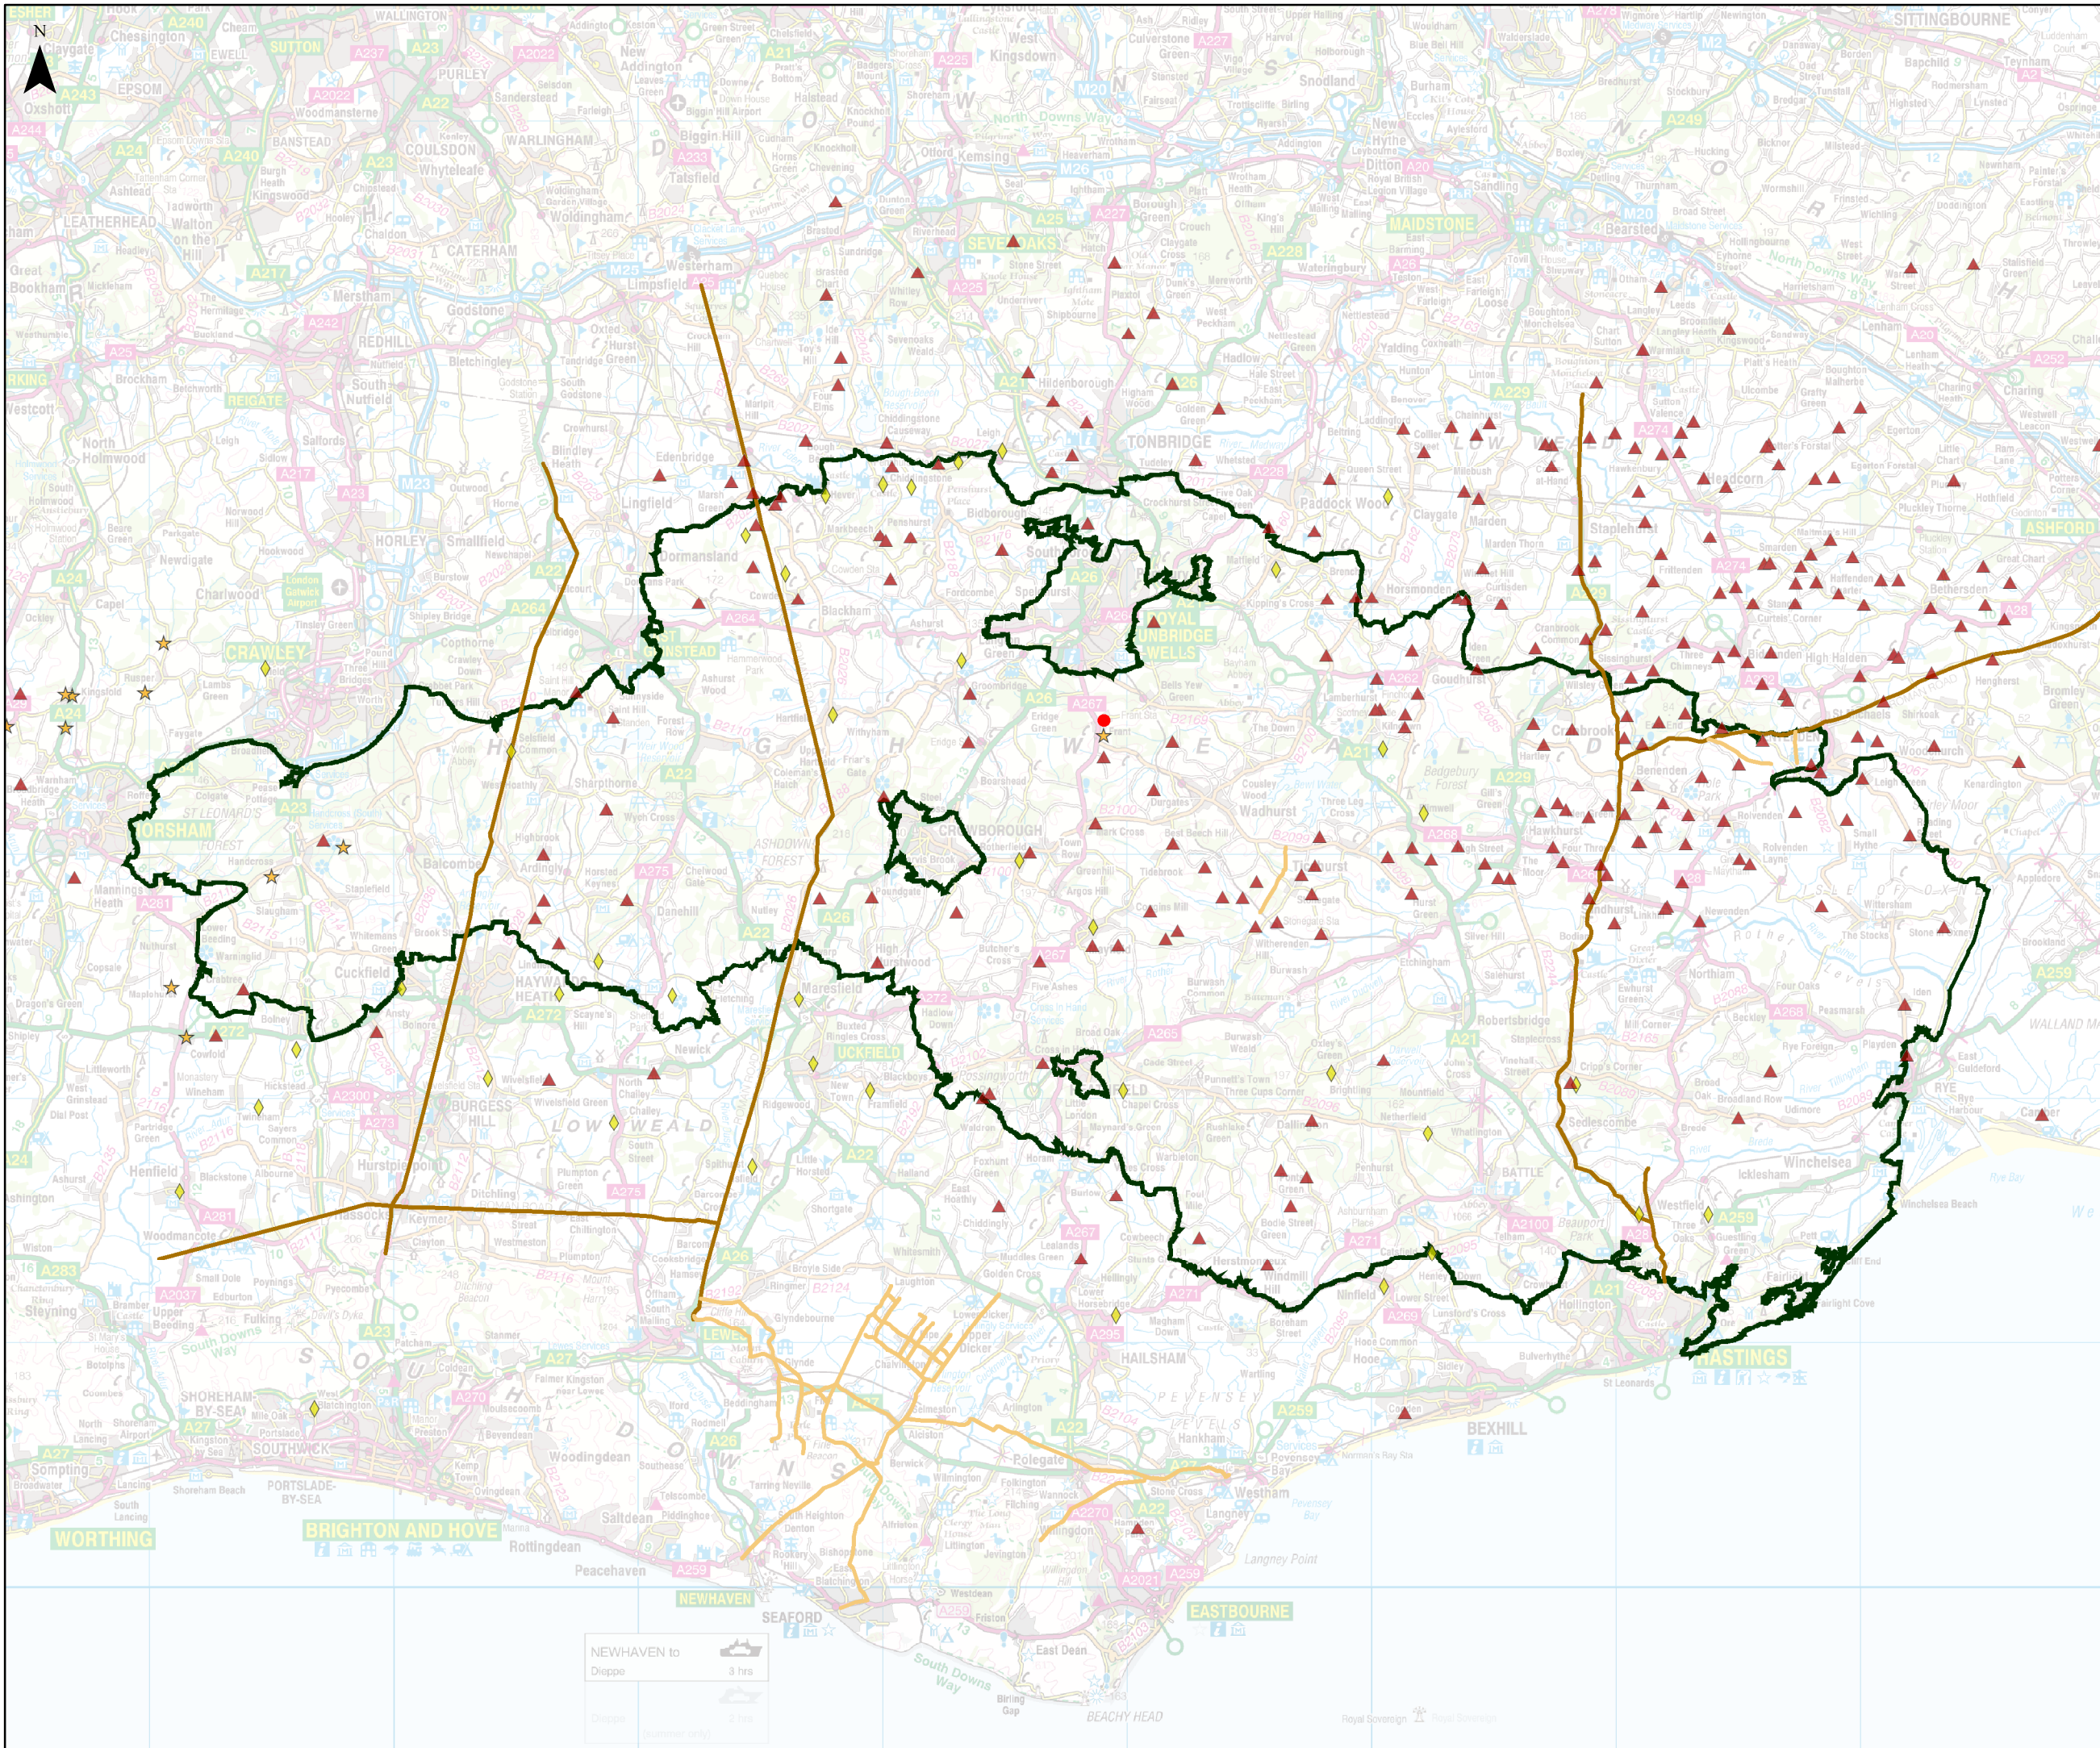

Roman Roads in the High Weald for Frant Primary School

Education Resource

Find out about

KEY

- Frant Primary School
- ▲ dens
- ◆ feld
- ★ folds
- Minor Roman Road
- Roman Road

Map Produced by the High Weald AONB Unit

www.highweald.org

0 2.5 5 10 kilometres

This map is based upon or reproduced from Ordnance Survey material with the permission of Ordnance Survey on behalf of the Controller of Her Majesty's Stationery Office © Crown copyright. Unauthorised reproduction infringes Crown copyright and may lead to prosecution or civil proceedings.

Kent	County Council	100019238	(2009)
East Sussex	County Council	100019601	(2009)
West Sussex	County Council	100018485	(2009)
Surrey	County Council	100019613	(2009)

NEWHAVEN to Dieppe 3 hrs
Dieppe (summer only)