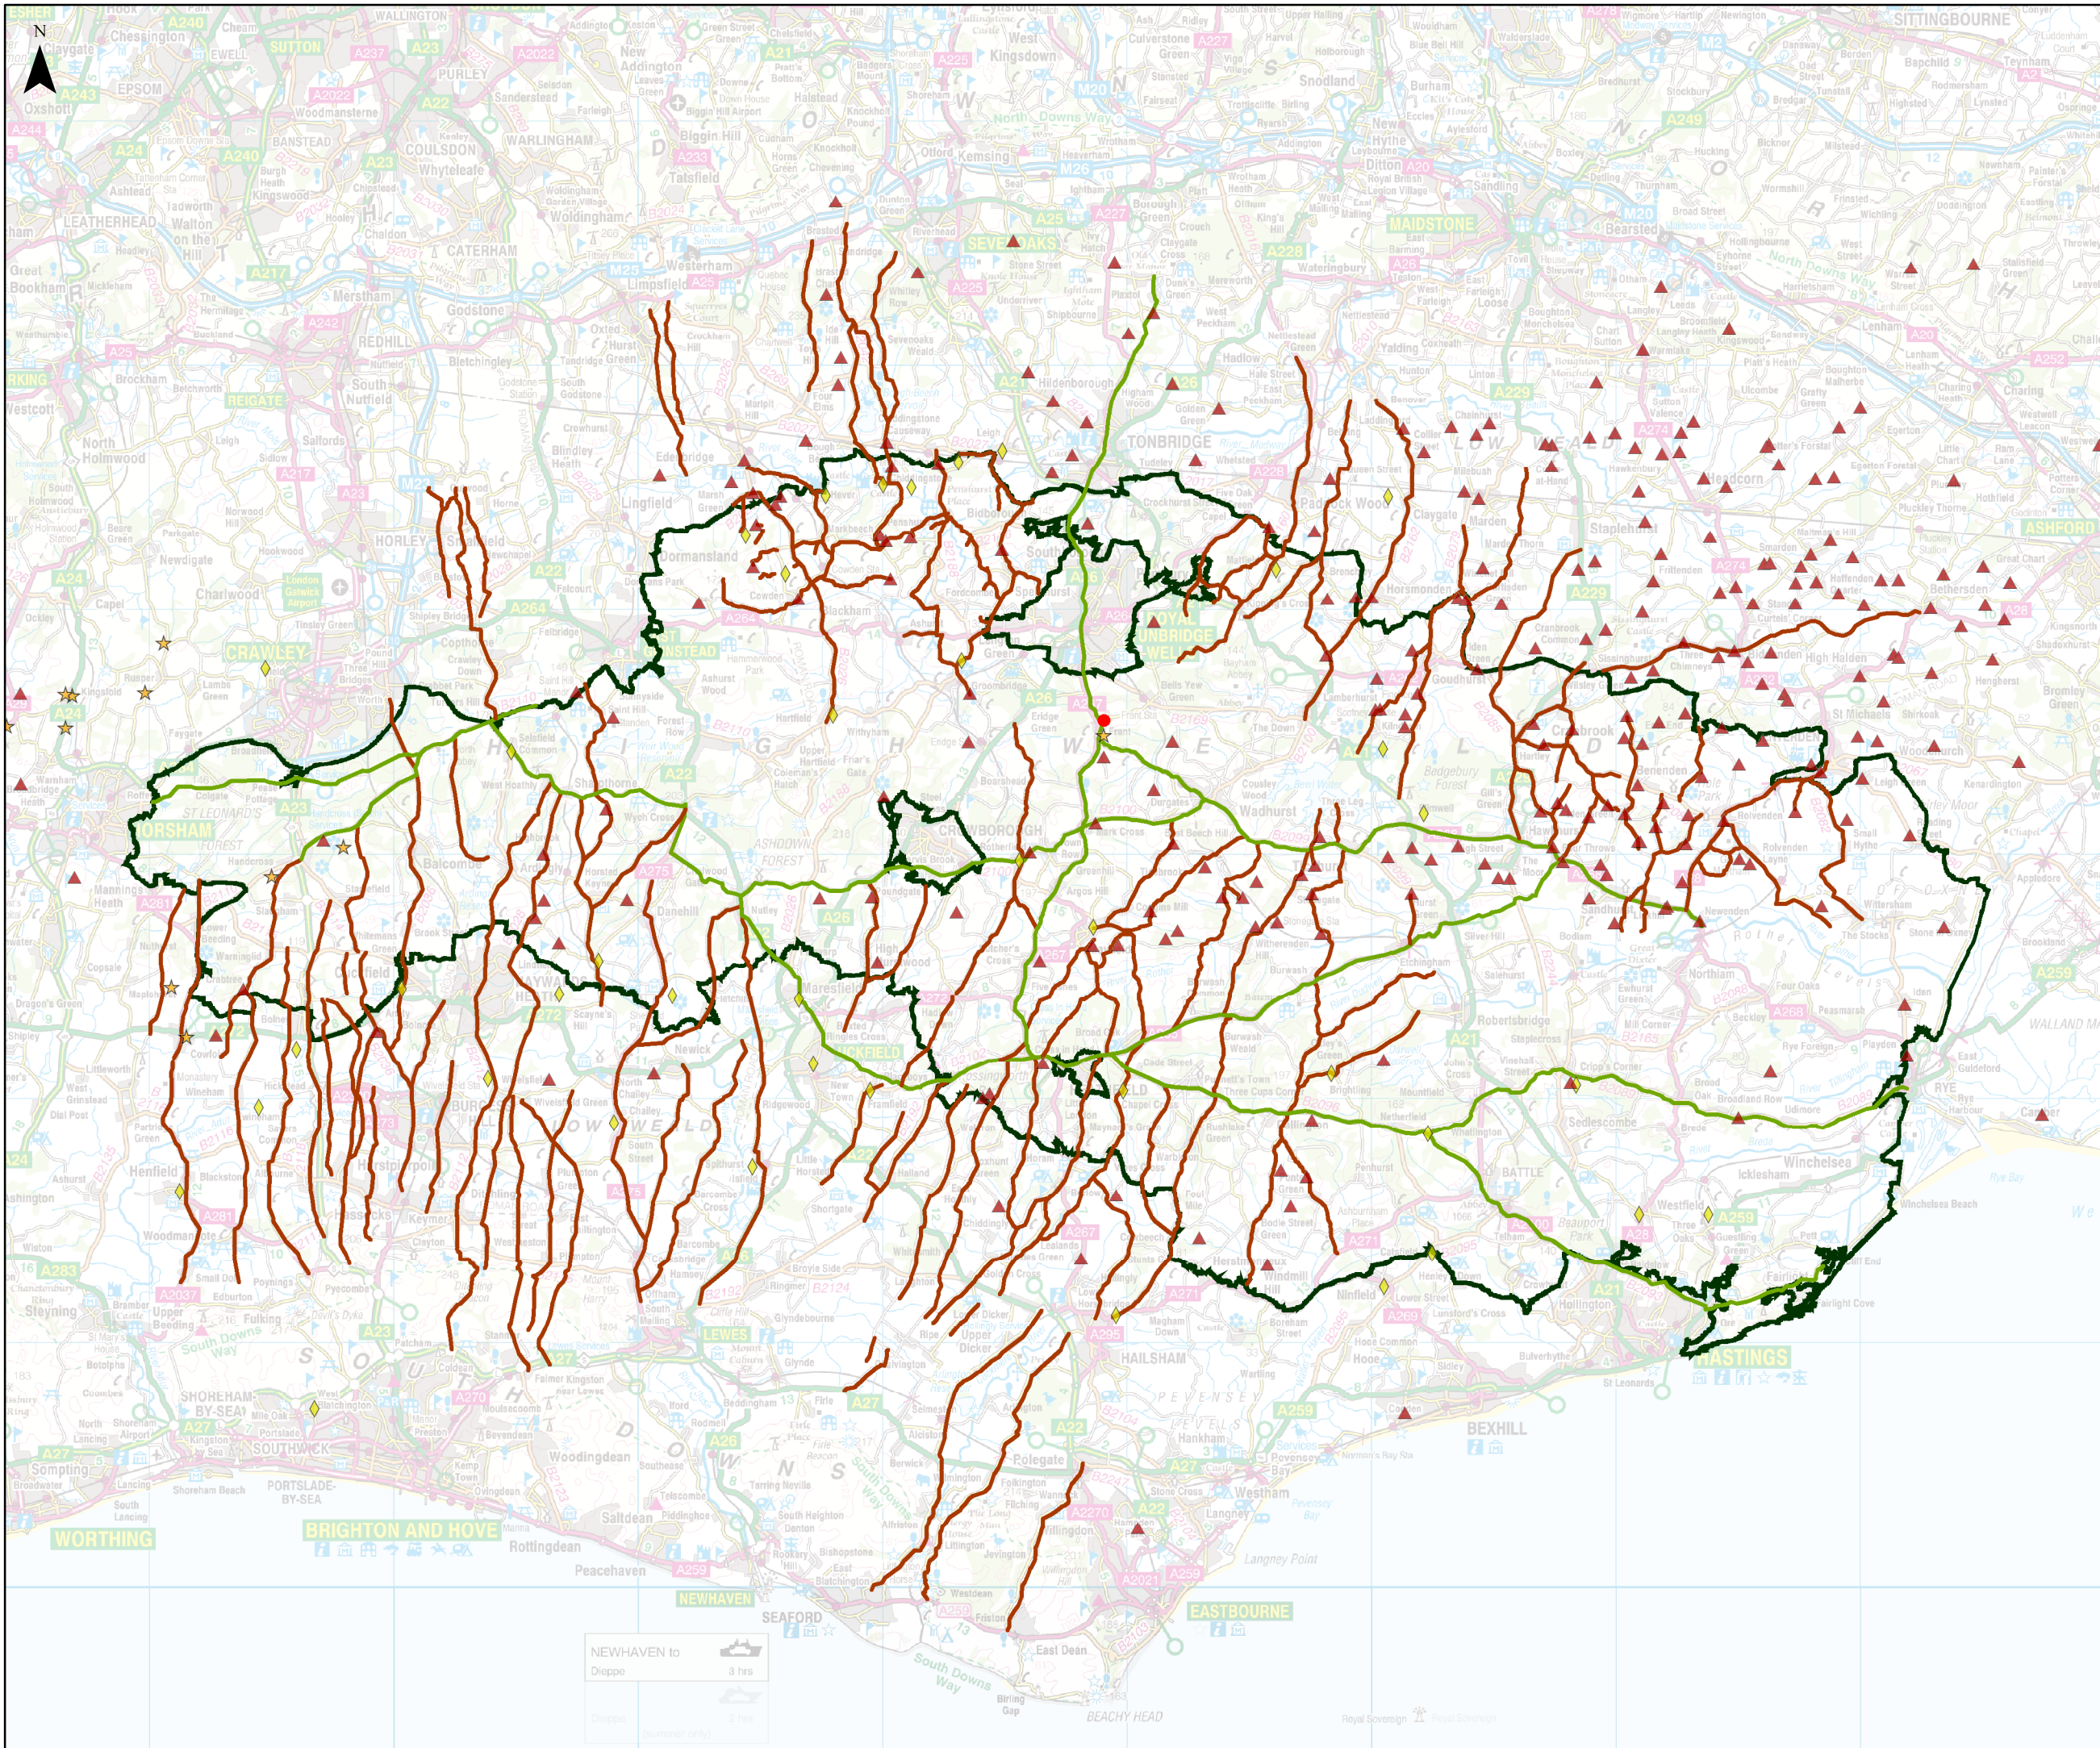

Drove Roads in the High Weald for Frant Primary School

Education Resource

Find out about

KEY

- Frant Primary School
- ▲ dens
- ◆ feld
- ★ folds
- Drove
- Track

Map Produced by the High Weald AONB Unit

www.highweald.org

0 2.5 5 10 kilometres

This map is based upon or reproduced from Ordnance Survey material with the permission of Ordnance Survey on behalf of the Controller of Her Majesty's Stationery Office © Crown copyright. Unauthorised reproduction infringes Crown copyright and may lead to prosecution or civil proceedings.

Kent	County Council	100019238	(2009)
East Sussex	County Council	100019601	(2009)
West Sussex	County Council	100018485	(2009)
Surrey	County Council	100019613	(2009)

NEWHAVEN to Dieppe 3 hrs
Dieppe (summer only) 5 hrs