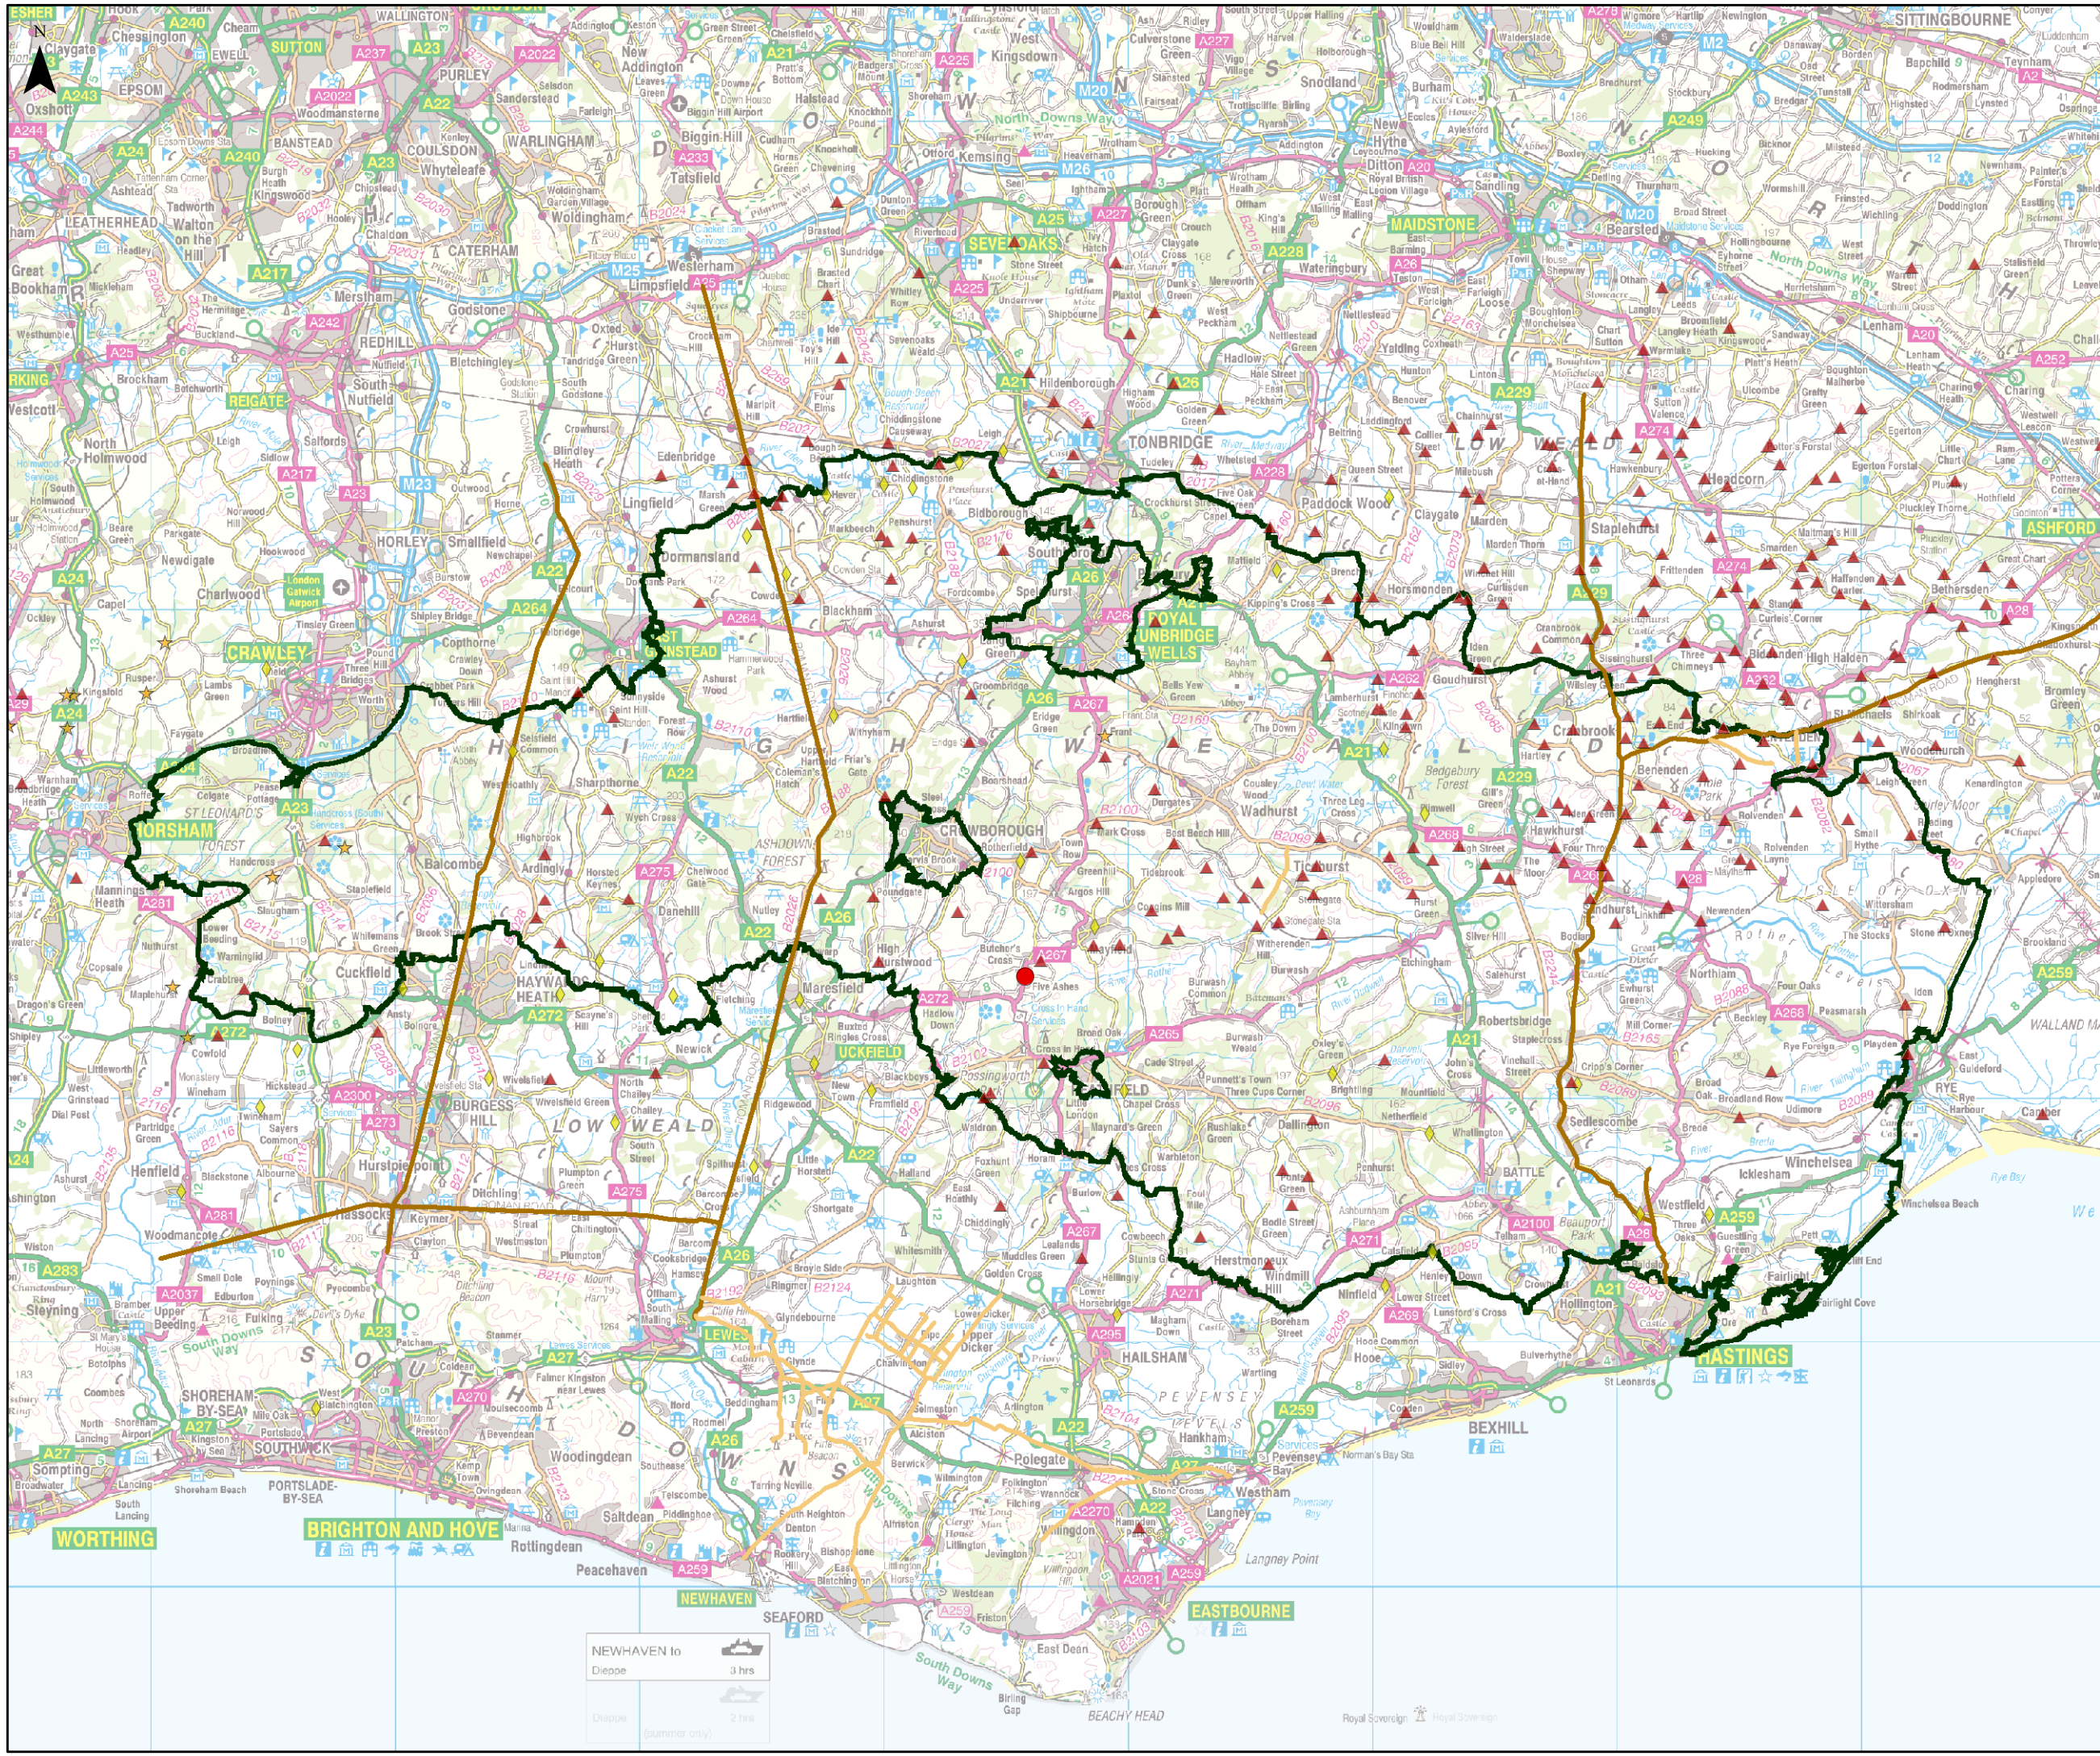

Roman Roads in the High Weald for Five Ashes CEP School

Education Resource

Find out about

KEY

- Five Ashes CEP School
- ▲ 'den Place Names
- ◆ 'feld Place Names
- ★ 'fold Place Names
- Roman Roads
- Minor Roman Road
- Roman Road
- ▭ High Weald AONB Boundary

Map Produced by the High Weald AONB Unit

www.highweald.org

This map is based upon or reproduced from Ordnance Survey material with the permission of Ordnance Survey on behalf of the Controller of Her Majesty's Stationery Office © Crown copyright. Unauthorised reproduction infringes Crown copyright and may lead to prosecution or civil proceedings.

Kent	County Council	100019238	(2010)
East Sussex	County Council	100019601	(2010)
West Sussex	County Council	100018485	(2010)
Surrey	County Council	100019613	(2010)

NEWHAVEN to		3 hrs
Dieppe		2 hrs (summer only)