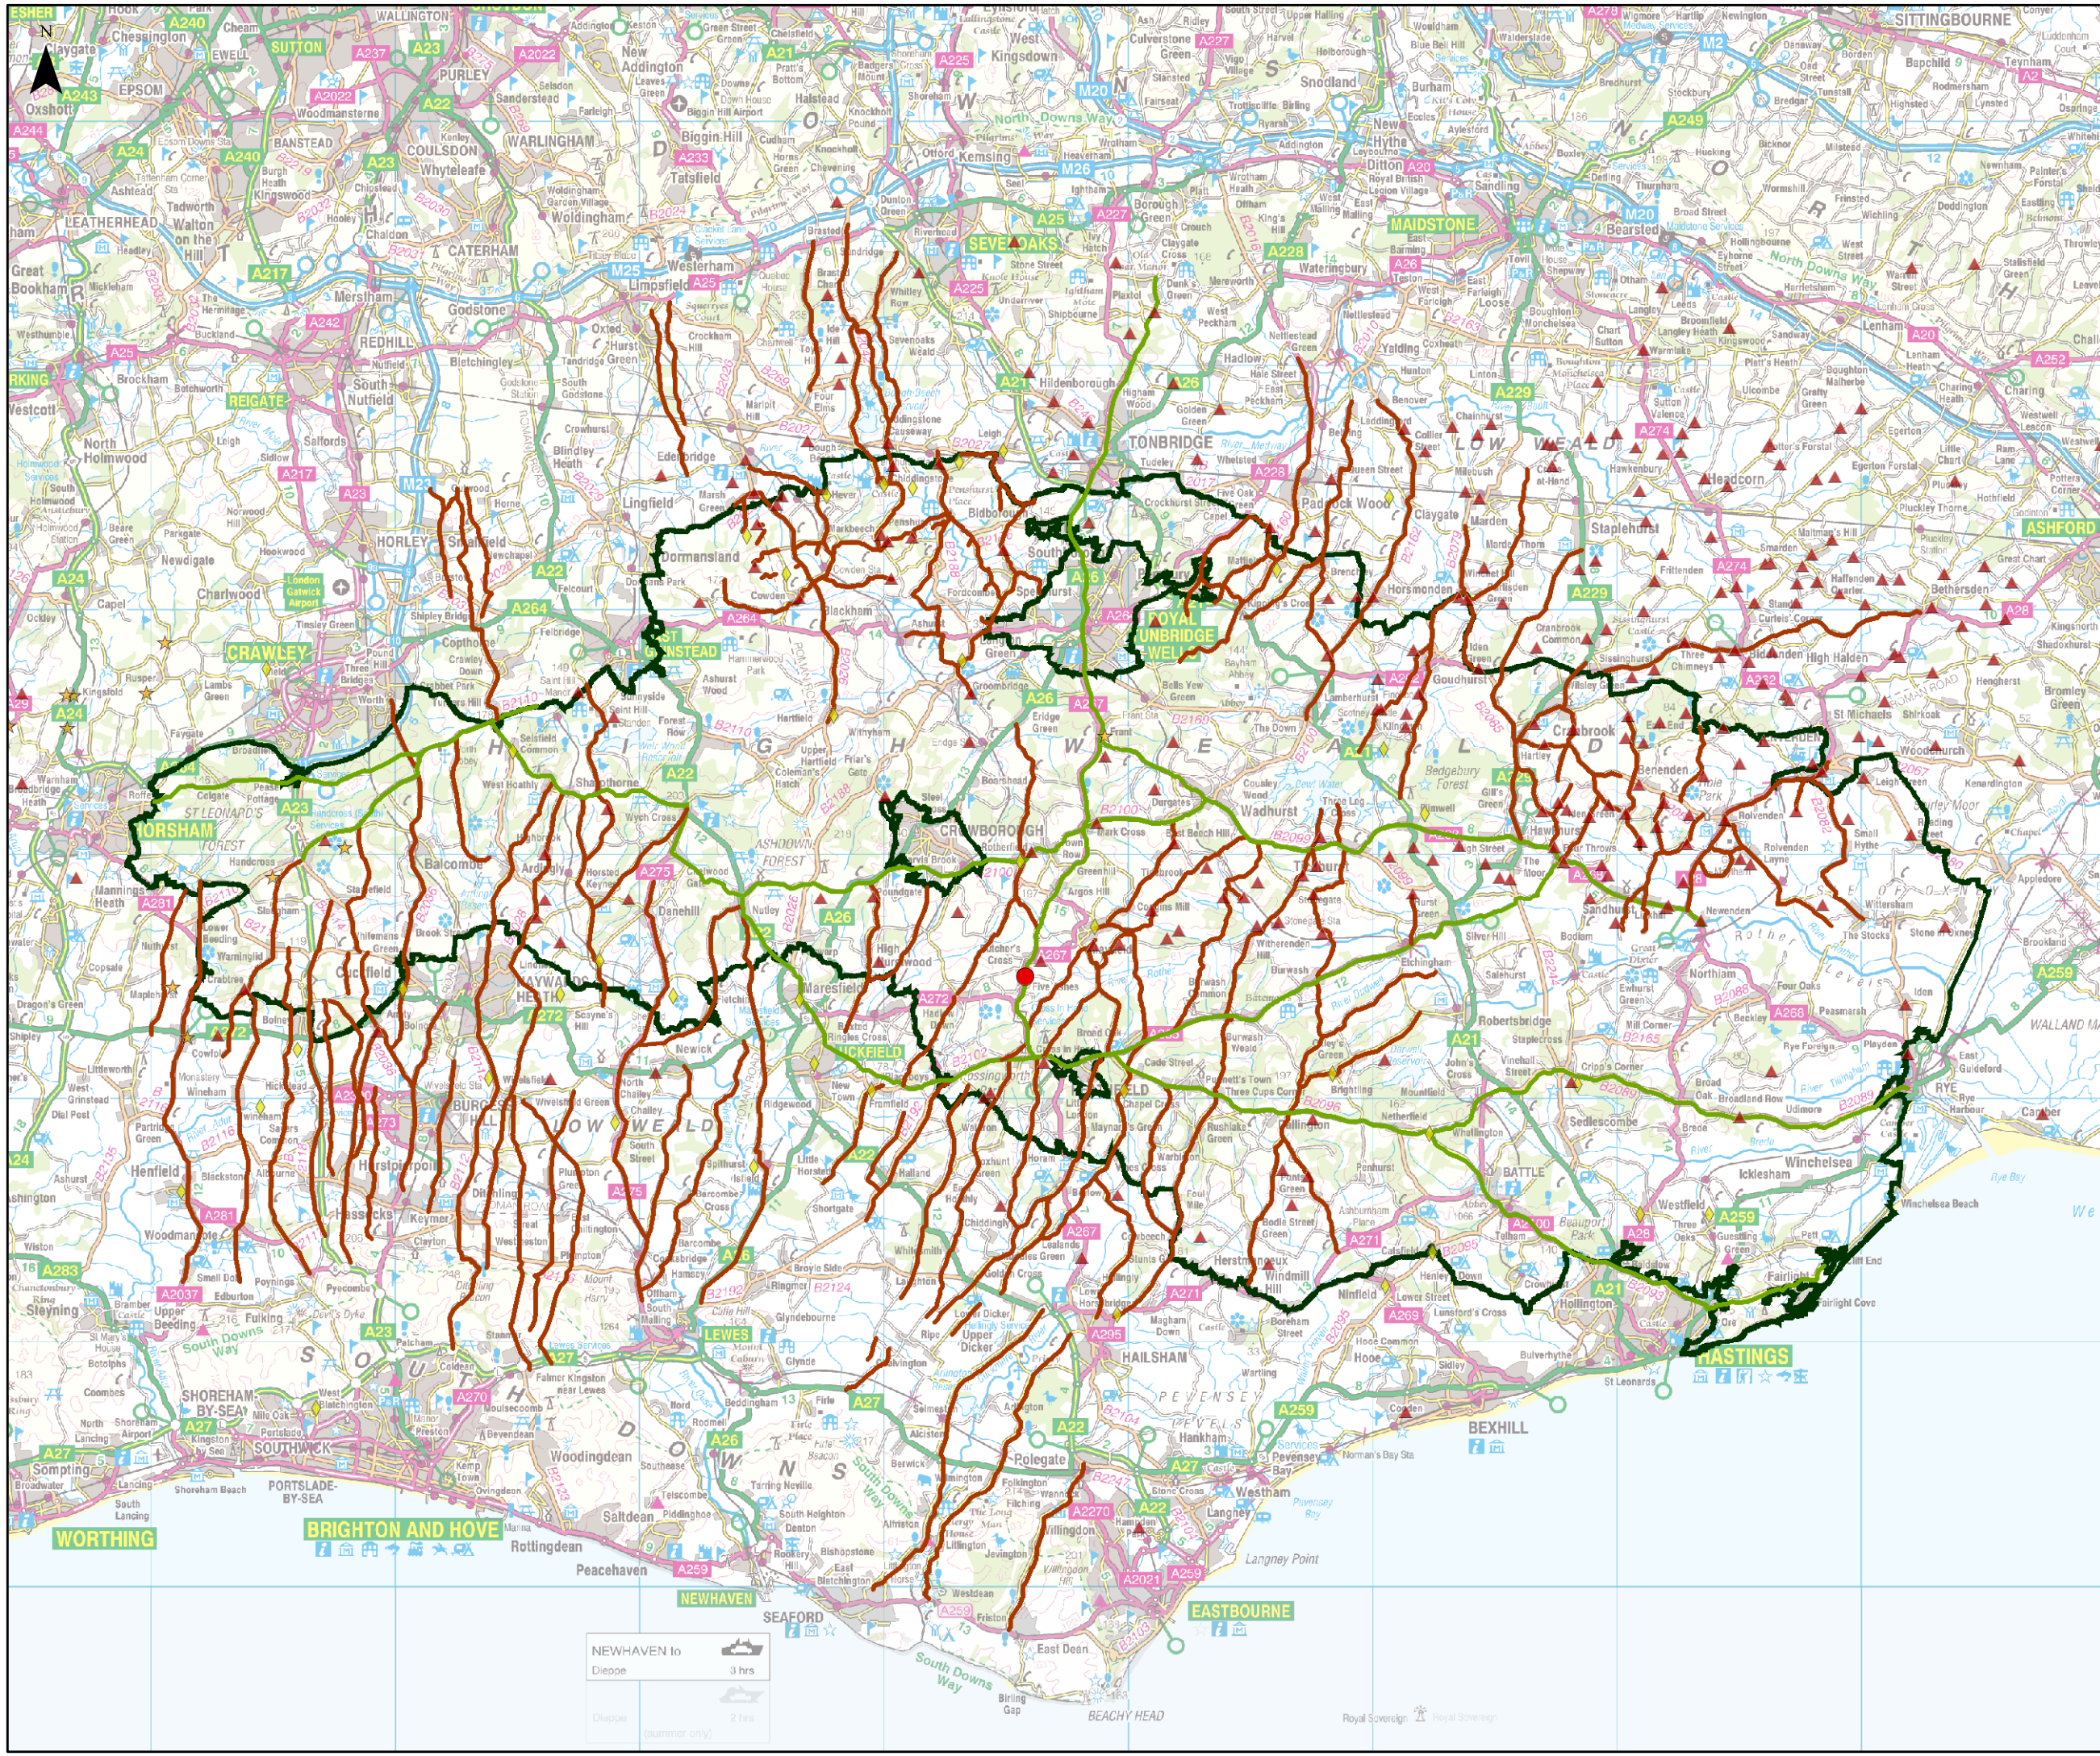

# Drove Roads in the High Weald for Five Ashes CEP School

Education Resource

Find out about

KEY

- Five Ashes CEP School
- ▲ 'den Place Names
- ◆ 'feld Place Names
- ★ 'fold Place Names
- Drove Roads**
- Drove
- Track
- High Weald AONB Boundary

Map Produced by the High Weald AONB Unit

[www.highweald.org](http://www.highweald.org)

This map is based upon or reproduced from Ordnance Survey material with the permission of Ordnance Survey on behalf of the Controller of Her Majesty's Stationery Office © Crown copyright. Unauthorised reproduction infringes Crown copyright and may lead to prosecution or civil proceedings.

Kent	County Council	100019238	(2010)
East Sussex	County Council	100019601	(2010)
West Sussex	County Council	100018485	(2010)
Surrey	County Council	100019613	(2010)

NEWHAVEN to		3 hrs
Dieppe		2 hrs (summer only)