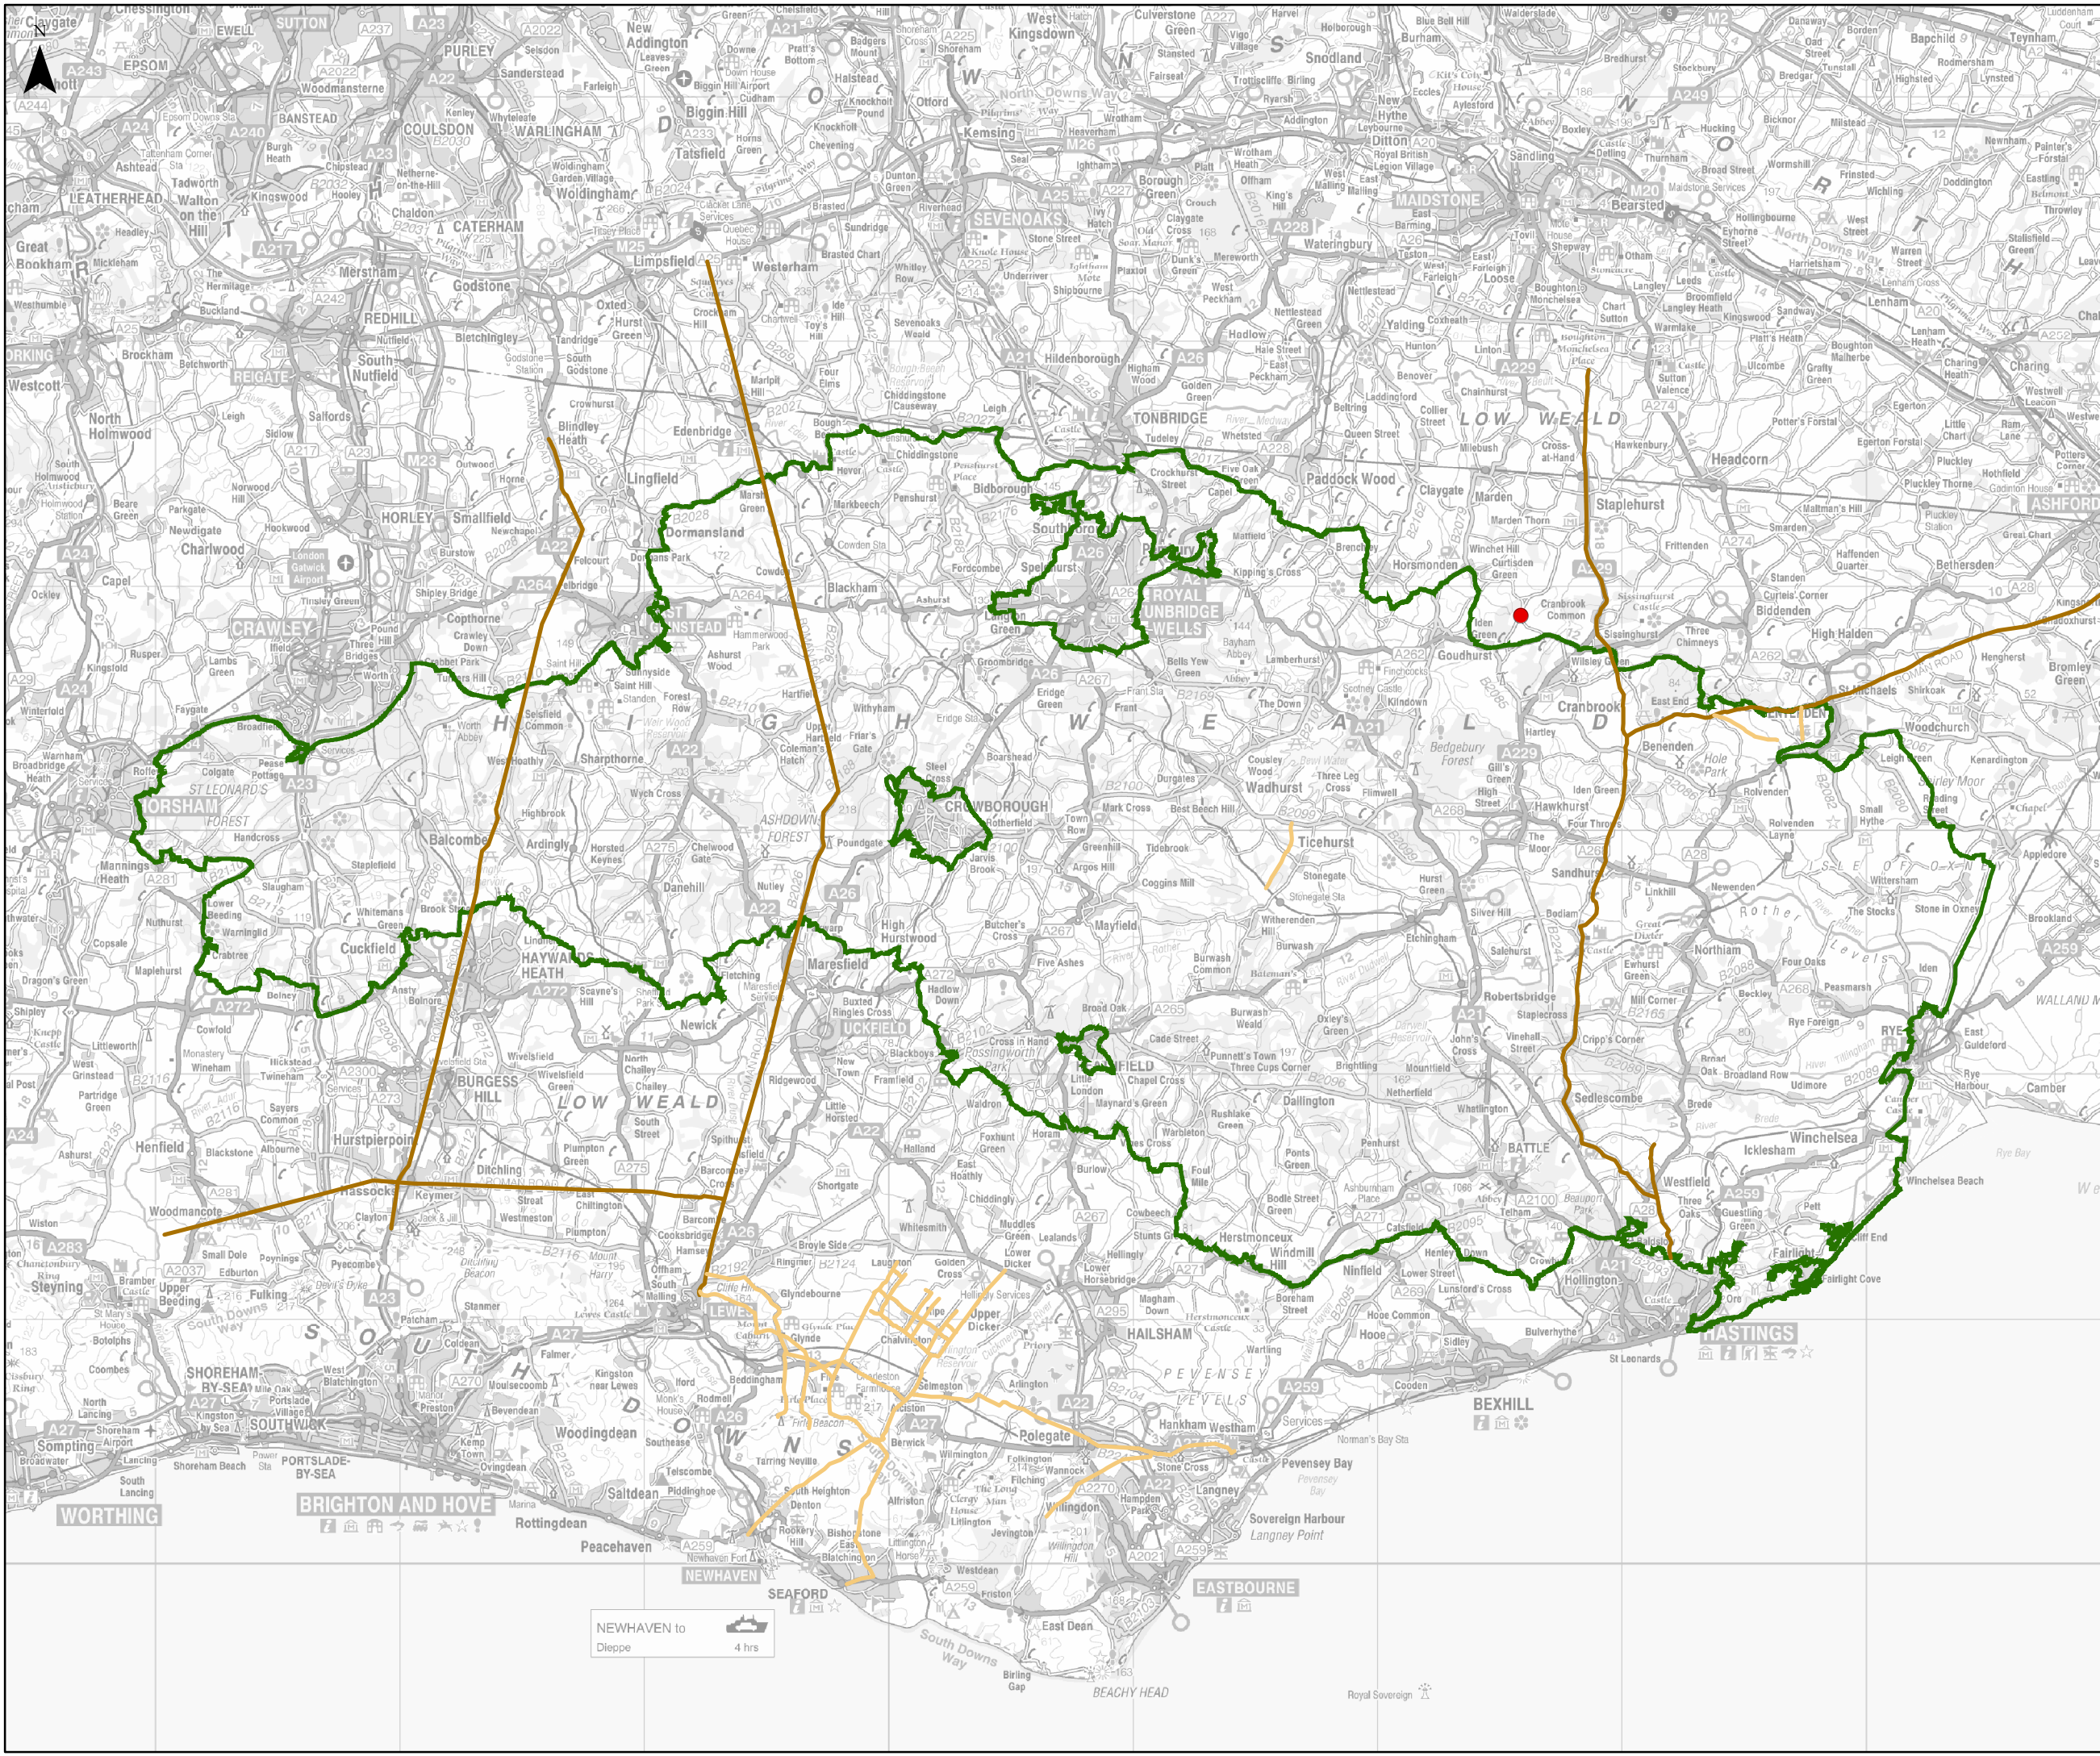

Roman Roads in the High Weald for Colliers Green CEP School

Education Resource

Find out about

KEY

- Colliers Green CEP School
- Roman Roads
- Minor Roman Road
- Roman Road
- High Weald AONB Boundary

Date: 27/05/2009

Map Produced by the High Weald

AONB Unit

www.highweald.org

This map is based upon or reproduced from Ordnance Survey material with the permission of Ordnance Survey on behalf of the Controller of Her Majesty's Stationery Office © Crown copyright. Unauthorised reproduction infringes Crown copyright and may lead to prosecution or civil proceedings.

Kent	County Council	100019238	(2009)
East Sussex	County Council	100019601	(2009)
West Sussex	County Council	100018485	(2009)
Surrey	County Council	100019613	(2009)

NEWHAVEN to Dieppe 4 hrs