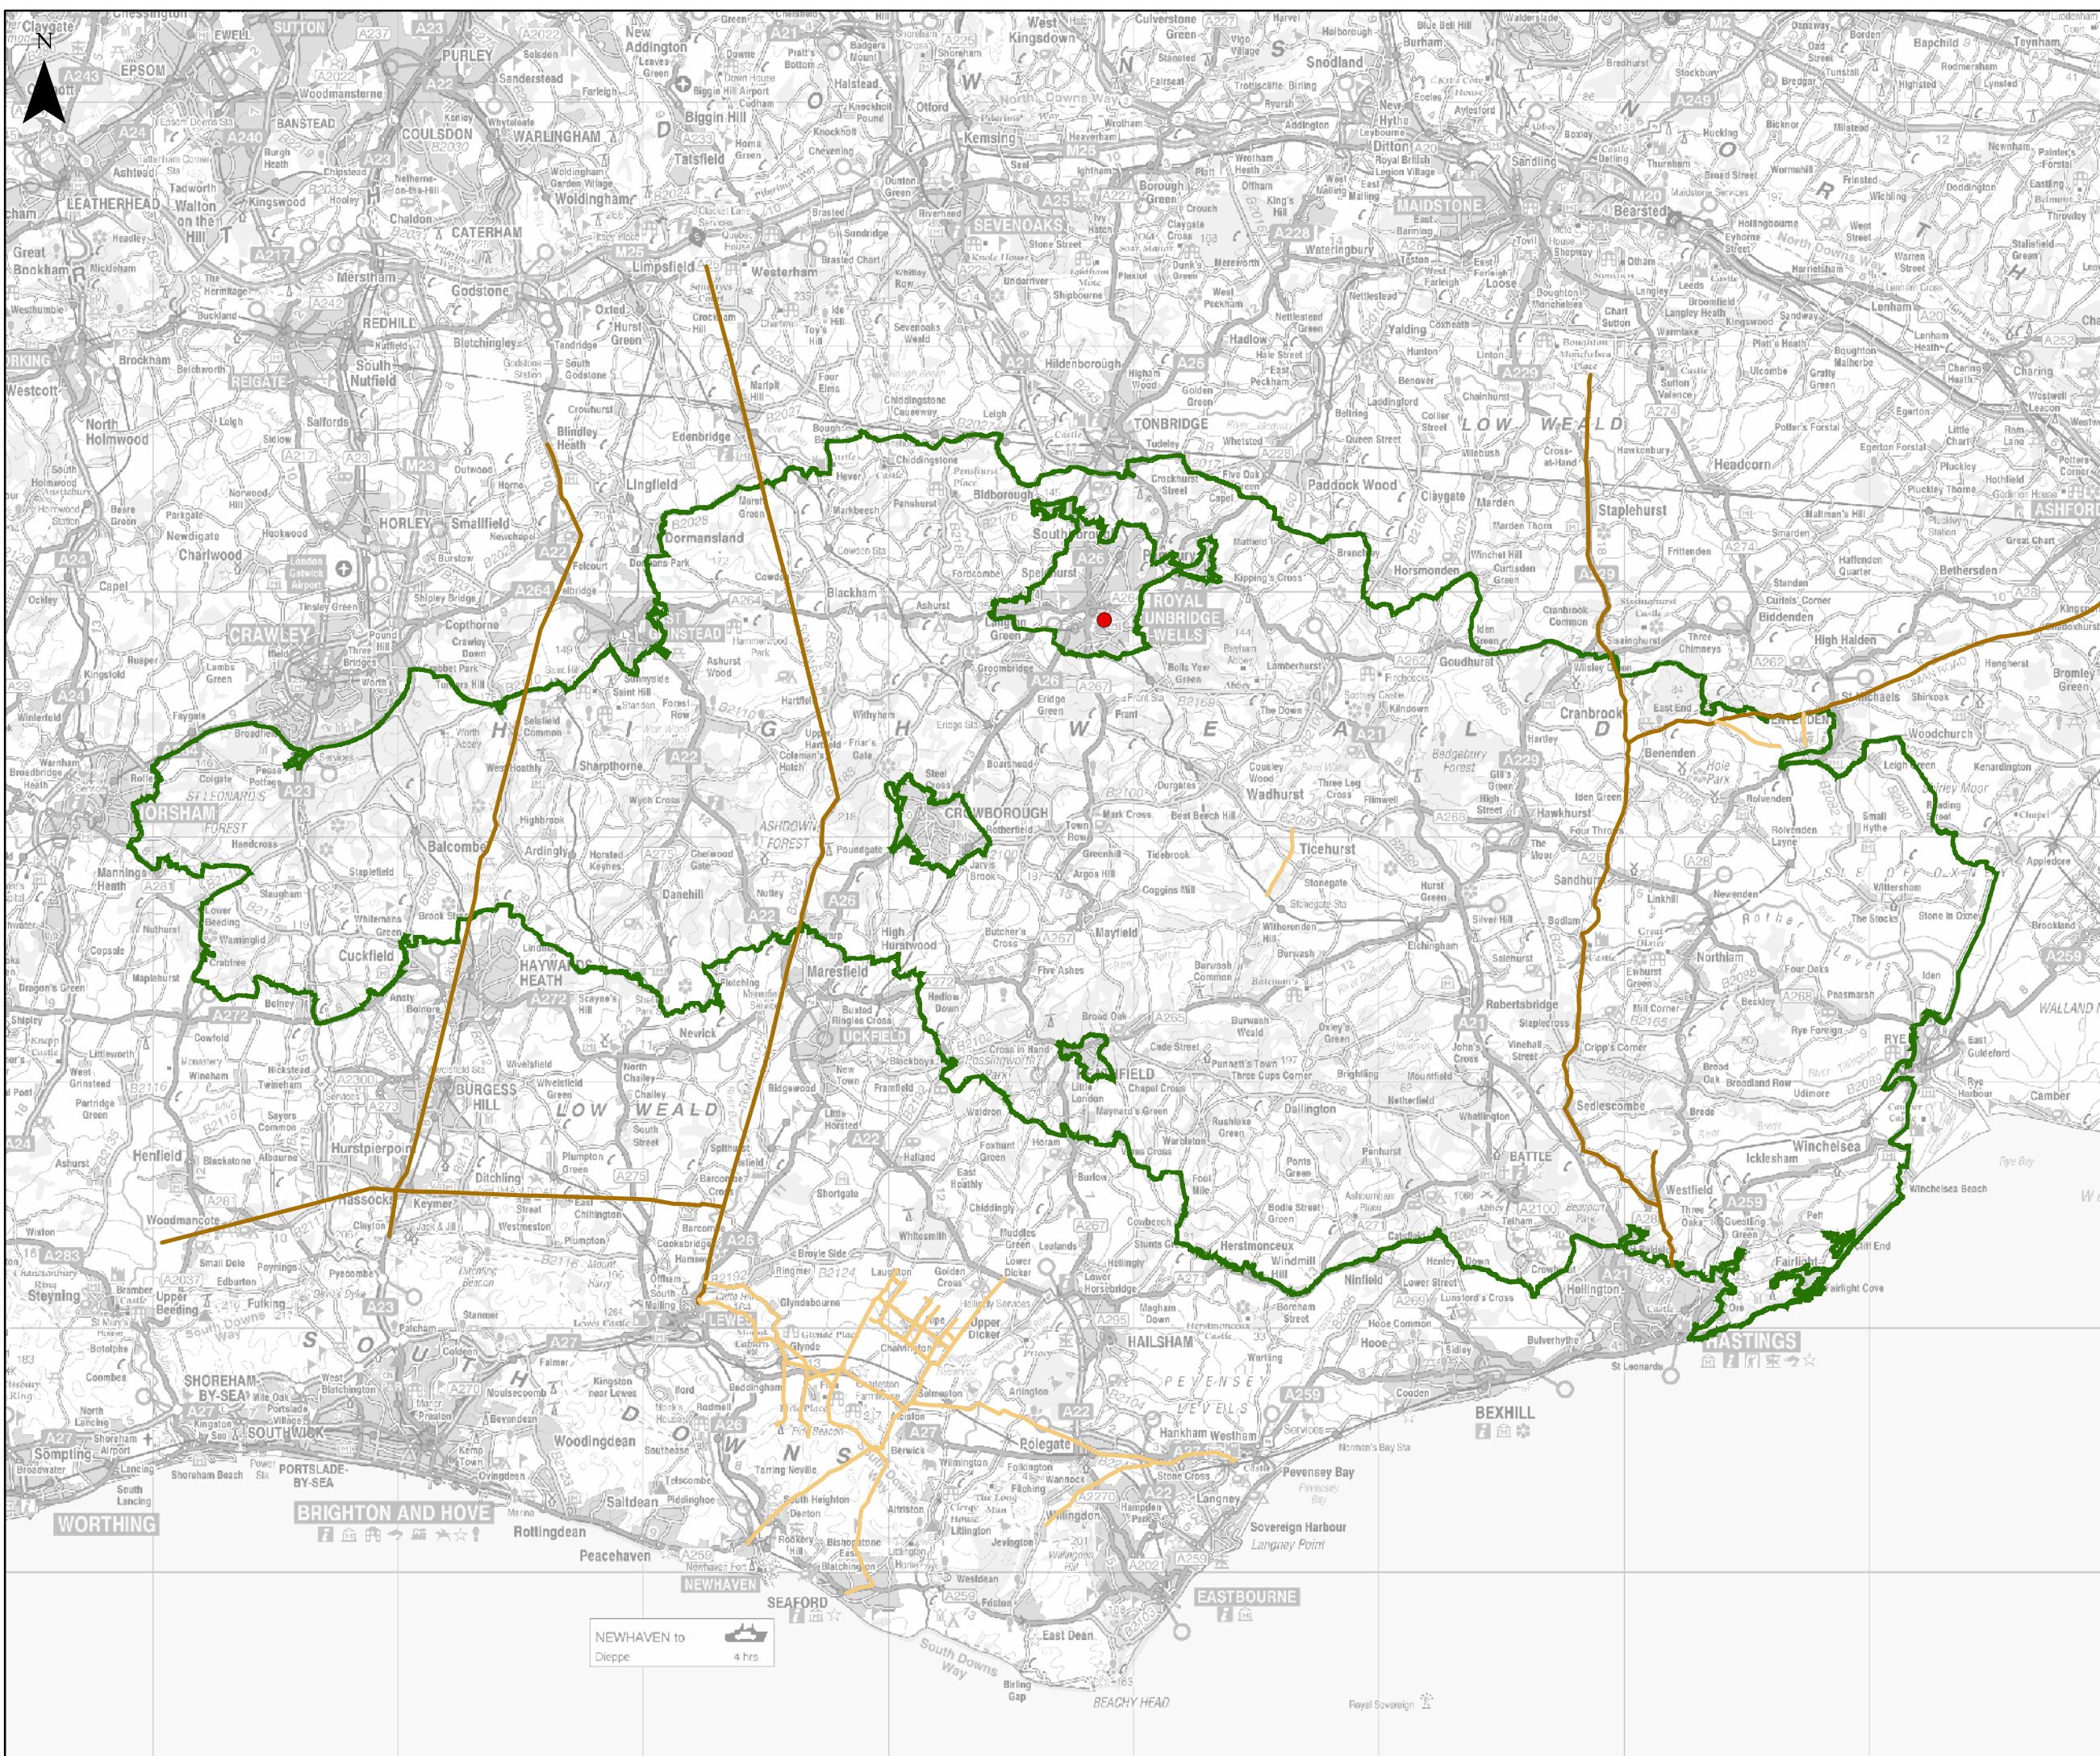

# Roman Roads in the High Weald for Claremont CEP School

Education Resource

Find out about

KEY

- Claremont CEP School
- Roman Roads
- Minor Roman Road
- Roman Road
- High Weald AONB Boundary

Date: 09/03/2009

Map Produced by the High Weald

AONB Unit

[www.highweald.org](http://www.highweald.org)

0 2.5 5 10 kilometres

This map is based upon or reproduced from Ordnance Survey material with the permission of Ordnance Survey on behalf of the Controller of Her Majesty's Stationery Office © Crown copyright. Unauthorised reproduction infringes Crown copyright and may lead to prosecution or civil proceedings.

Kent	County Council	100019238	(2009)
East Sussex	County Council	100019601	(2009)
West Sussex	County Council	100018485	(2009)
Surrey	County Council	100019613	(2009)

NEWHAVEN to Dieppe 4 hrs