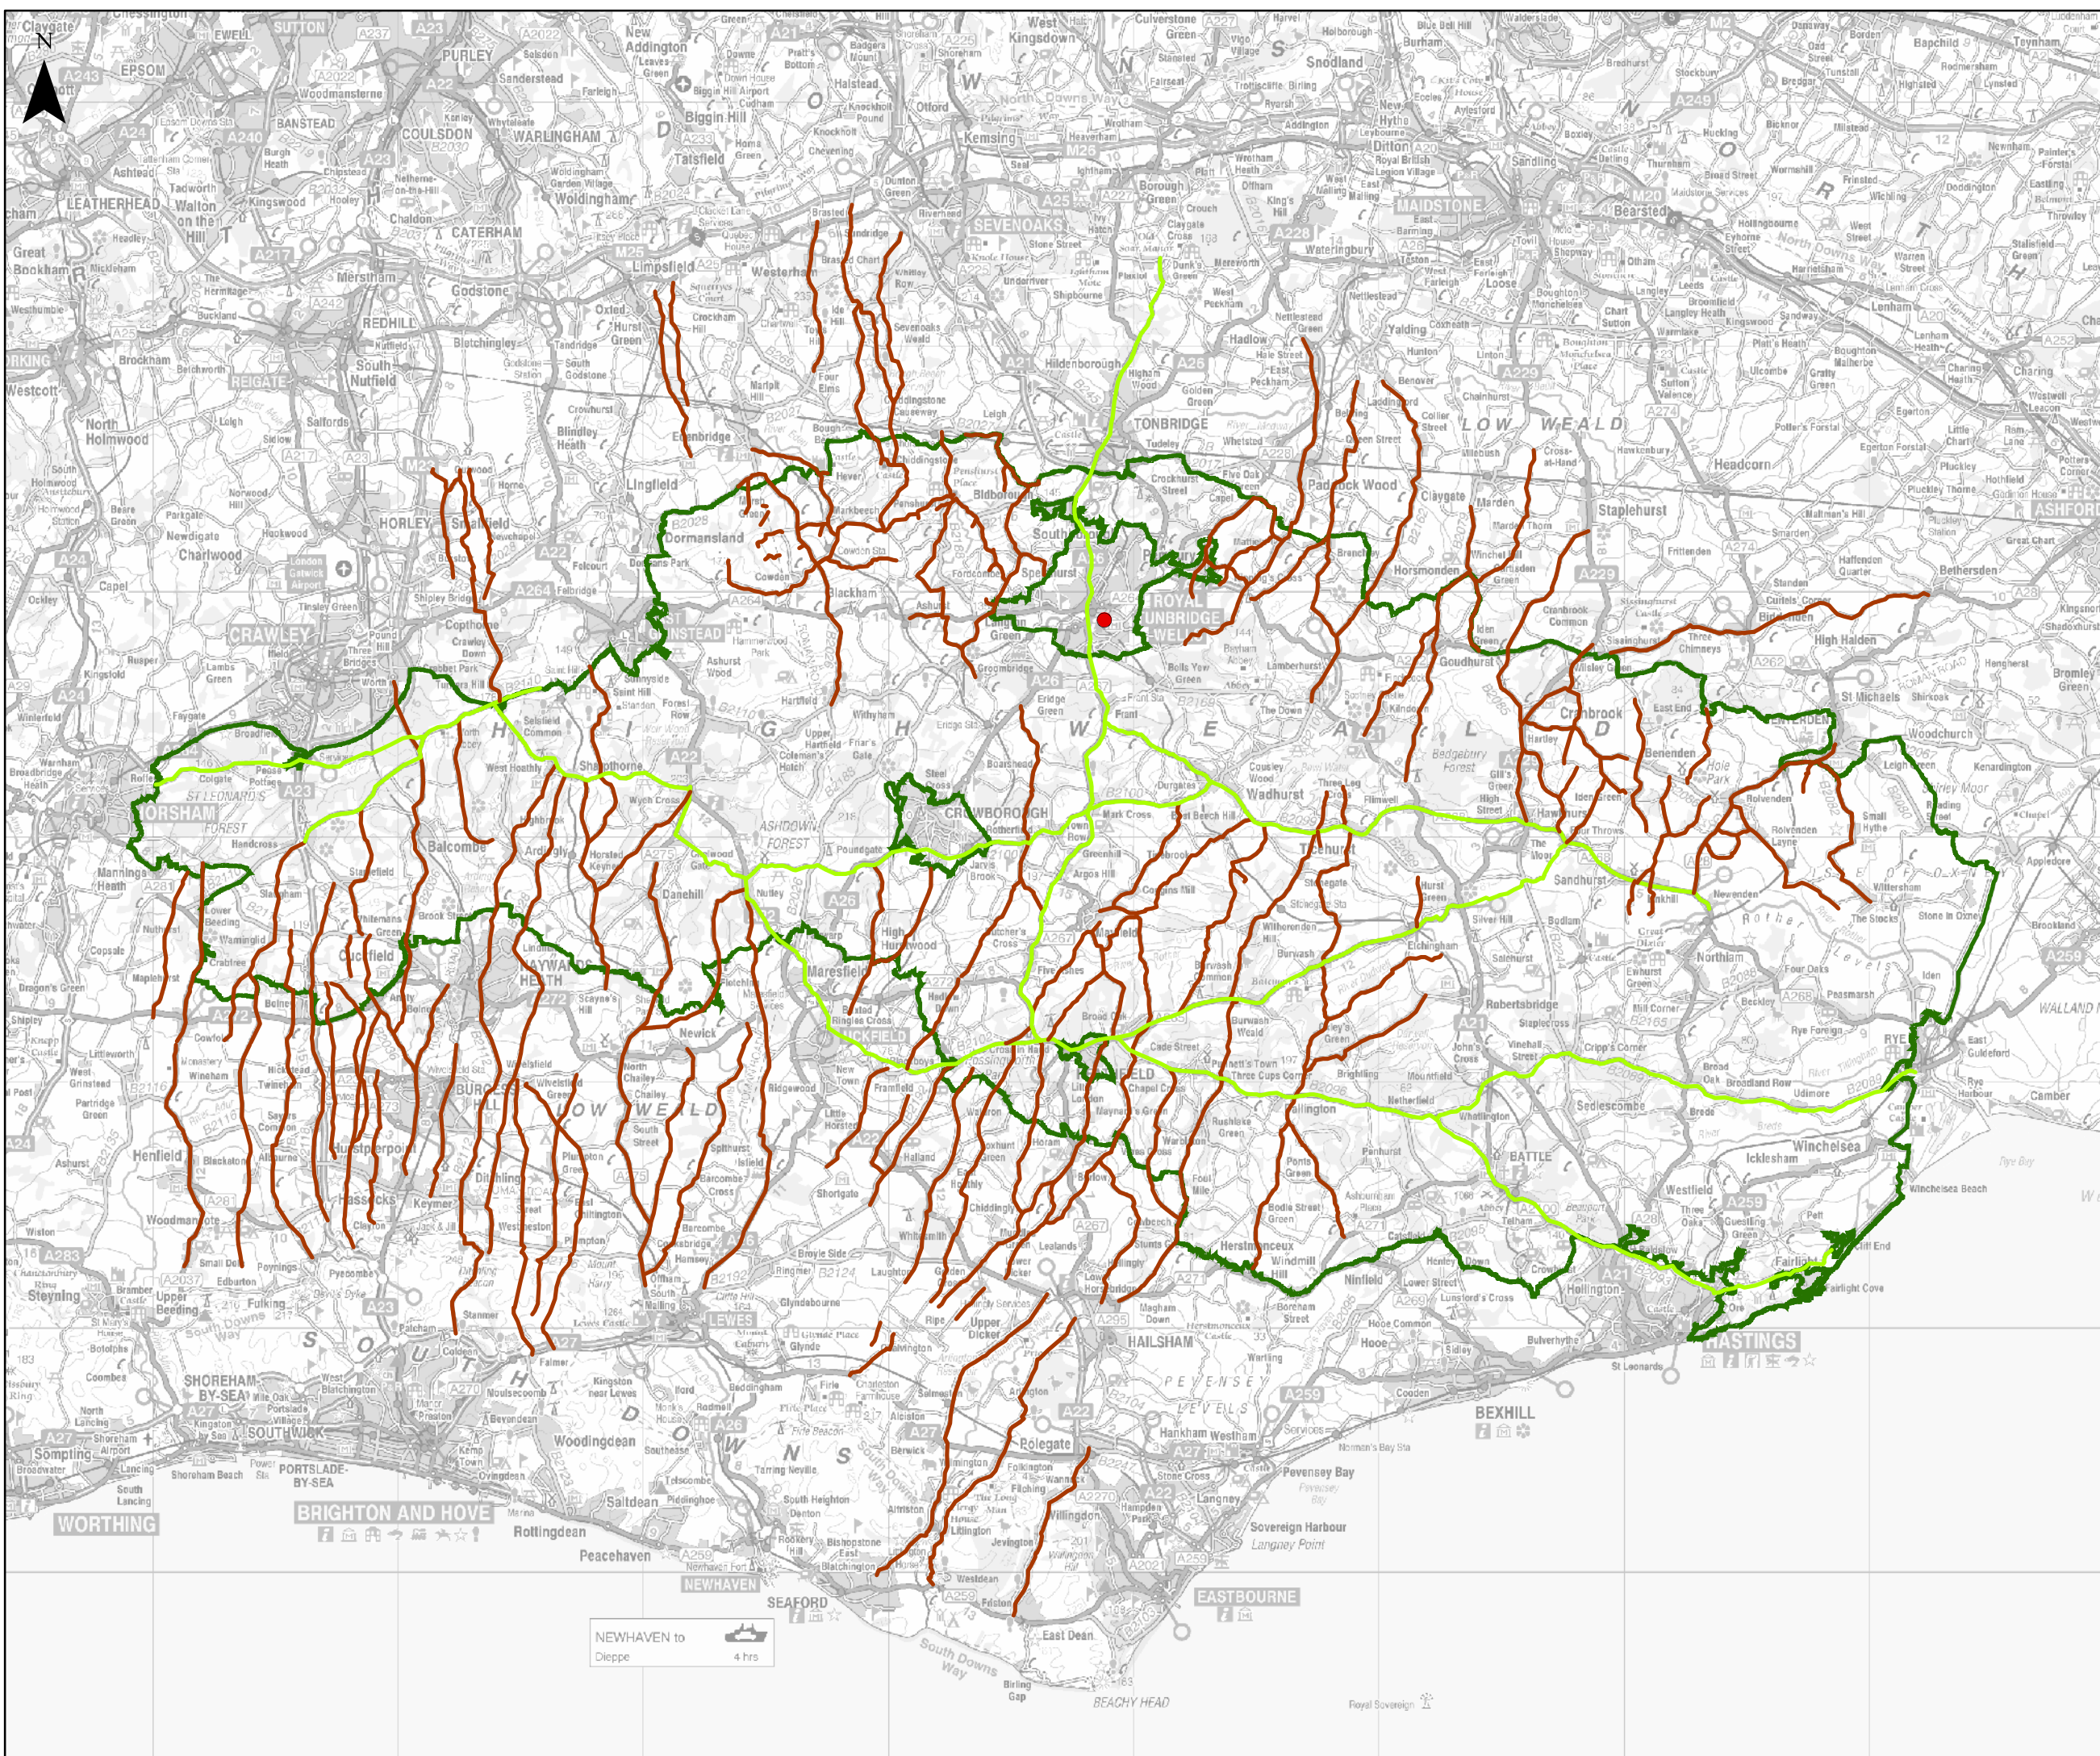

Drove Roads in the High Weald for Claremont CEP School

Education Resource

Find out about

KEY

- Claremont CEP School
- Drove
- Track
- High Weald AONB Boundary

Date: 09/03/2009

Map Produced by the High Weald

AONB Unit

www.highweald.org

0 2.5 5 10 kilometres

This map is based upon or reproduced from Ordnance Survey material with the permission of Ordnance Survey on behalf of the Controller of Her Majesty's Stationery Office © Crown copyright. Unauthorised reproduction infringes Crown copyright and may lead to prosecution or civil proceedings.

Kent	County Council	100019238	(2009)
East Sussex	County Council	100019601	(2009)
West Sussex	County Council	100018485	(2009)
Surrey	County Council	100019613	(2009)

NEWHAVEN to Dieppe 4 hrs